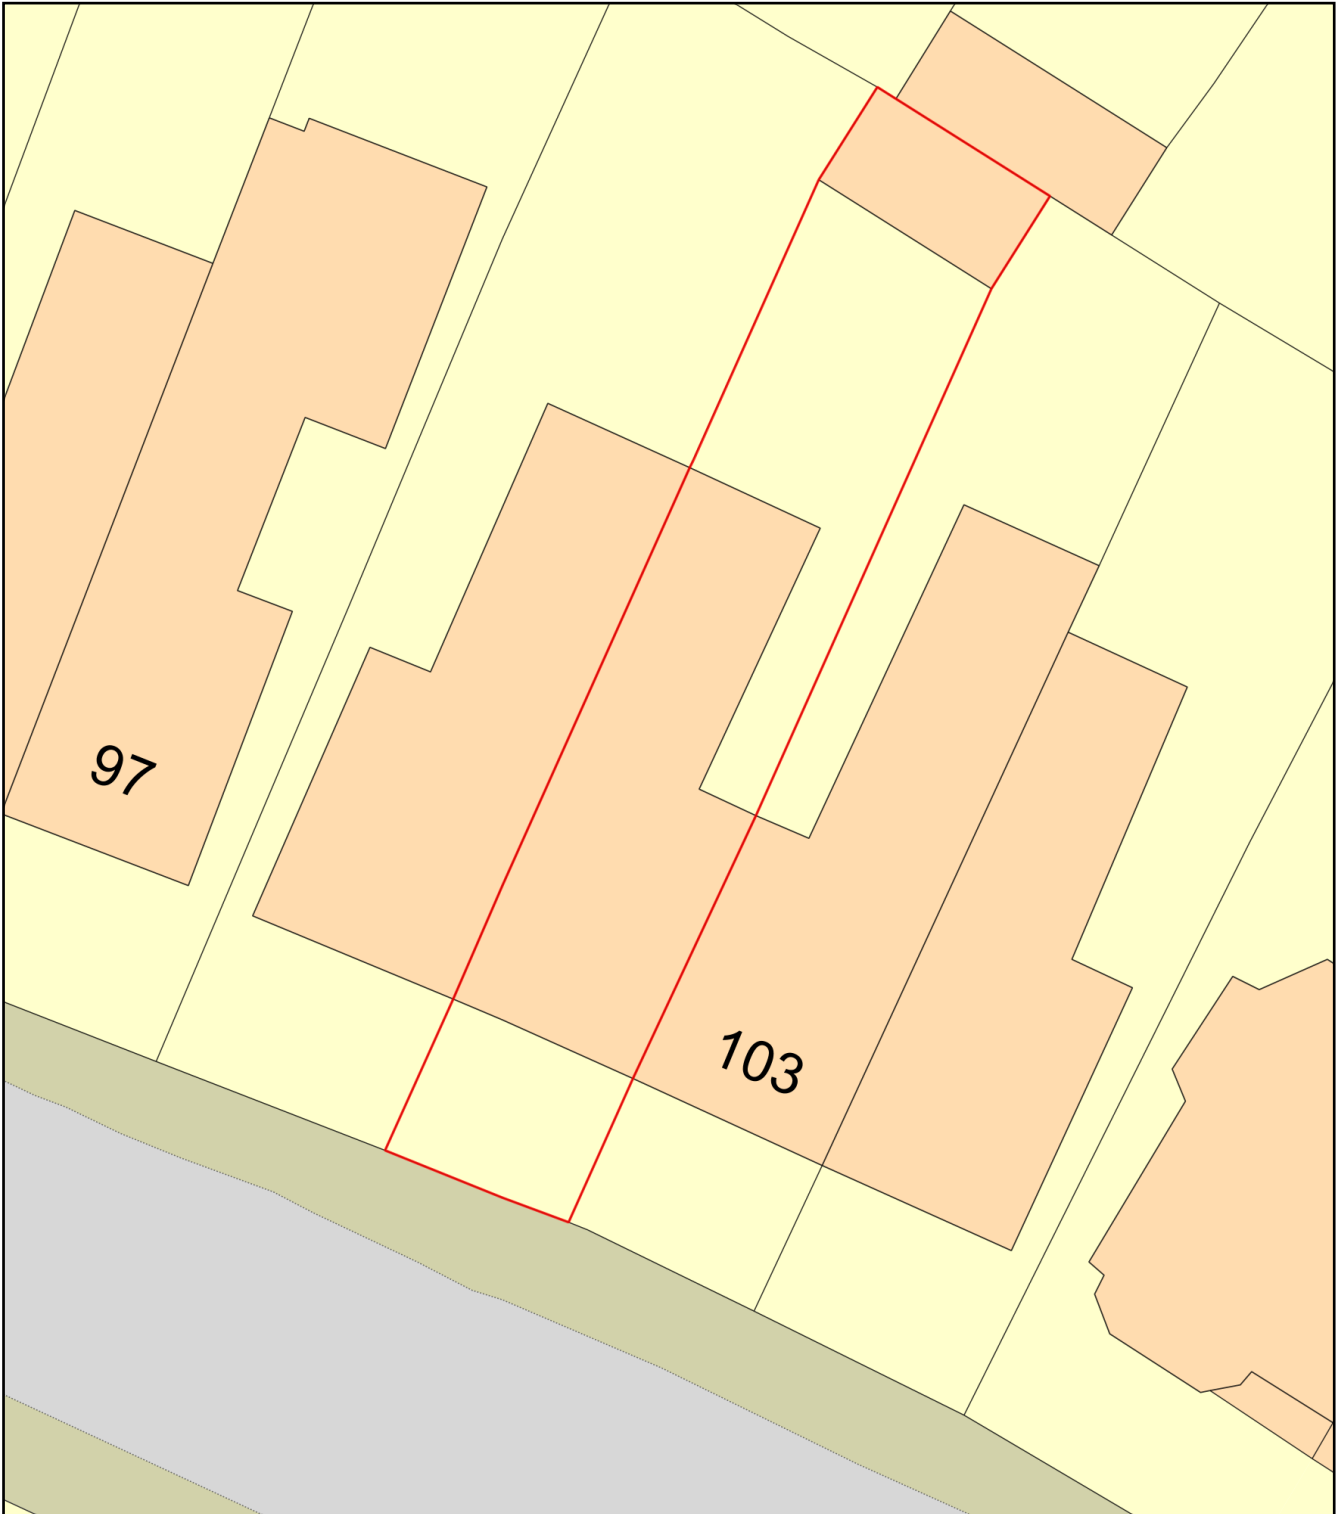

# Block Plan 101 Lichfield Grove

Plan Produced for: Planning Application

Date Produced: 06 Feb 2024

Plan Reference Number: TQRQM24037104640392

Scale: 1:200 @ A4