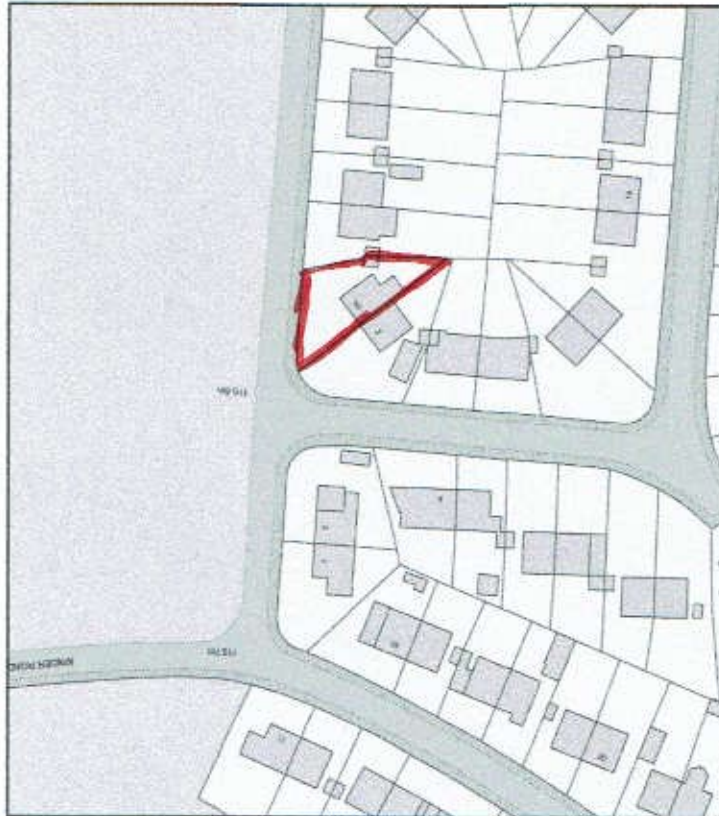

Plan Produced for: Nicola Riley

Date Produced: 19 Feb 2024

Plan Reference Number: TORQM24050113528310

Scale: 1:1250 @ A4

40 Middleton Drive