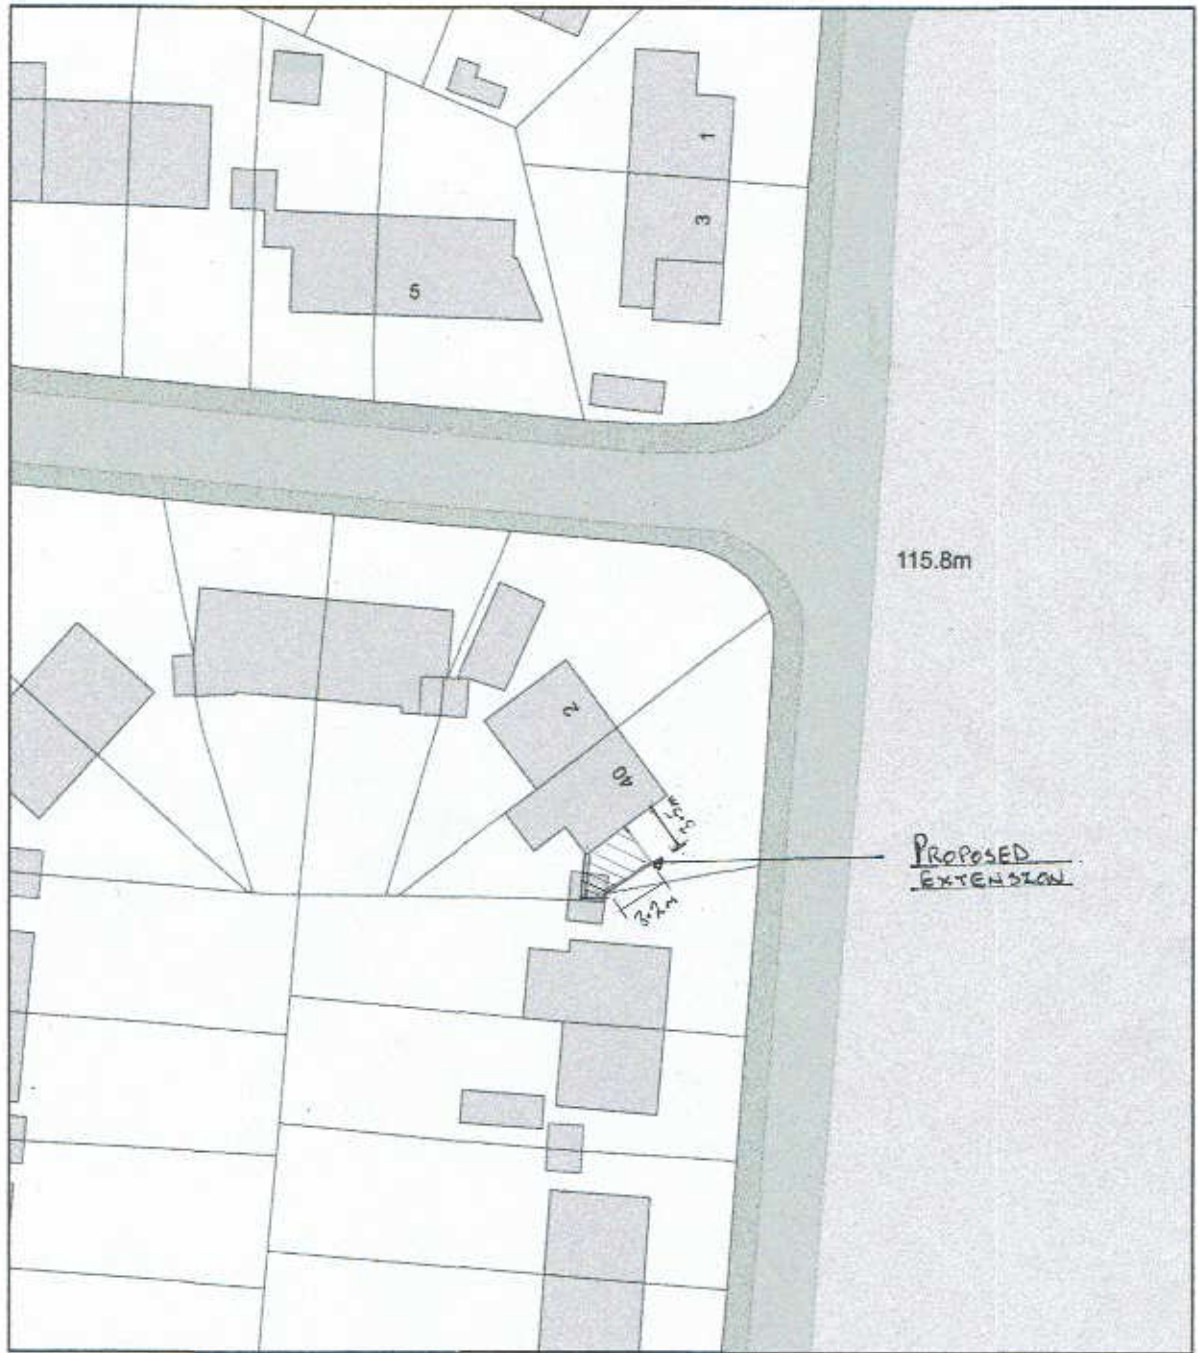

40 Middleton Drive

Plan Produced for: Nicola Riley
Date Produced: 04 Feb 2024
Plan Reference Number: TQRQM24035090256524
Scale: 1:500 @ A4