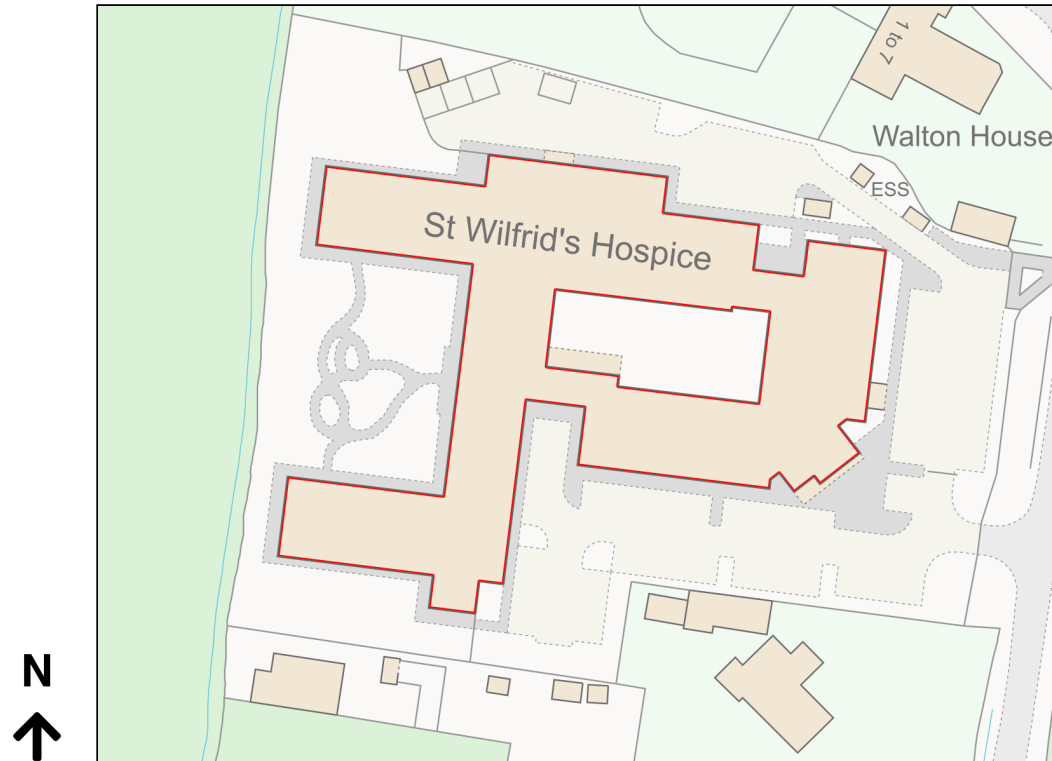

# Location Plan

Site Address: St Wilfrids Hospice, Walton Lane, Bosham, PO18 8QB

Date Produced: 30-Nov-2023

Scale: 1:1250 @A4

Planning Portal Reference: PP-12642336v1