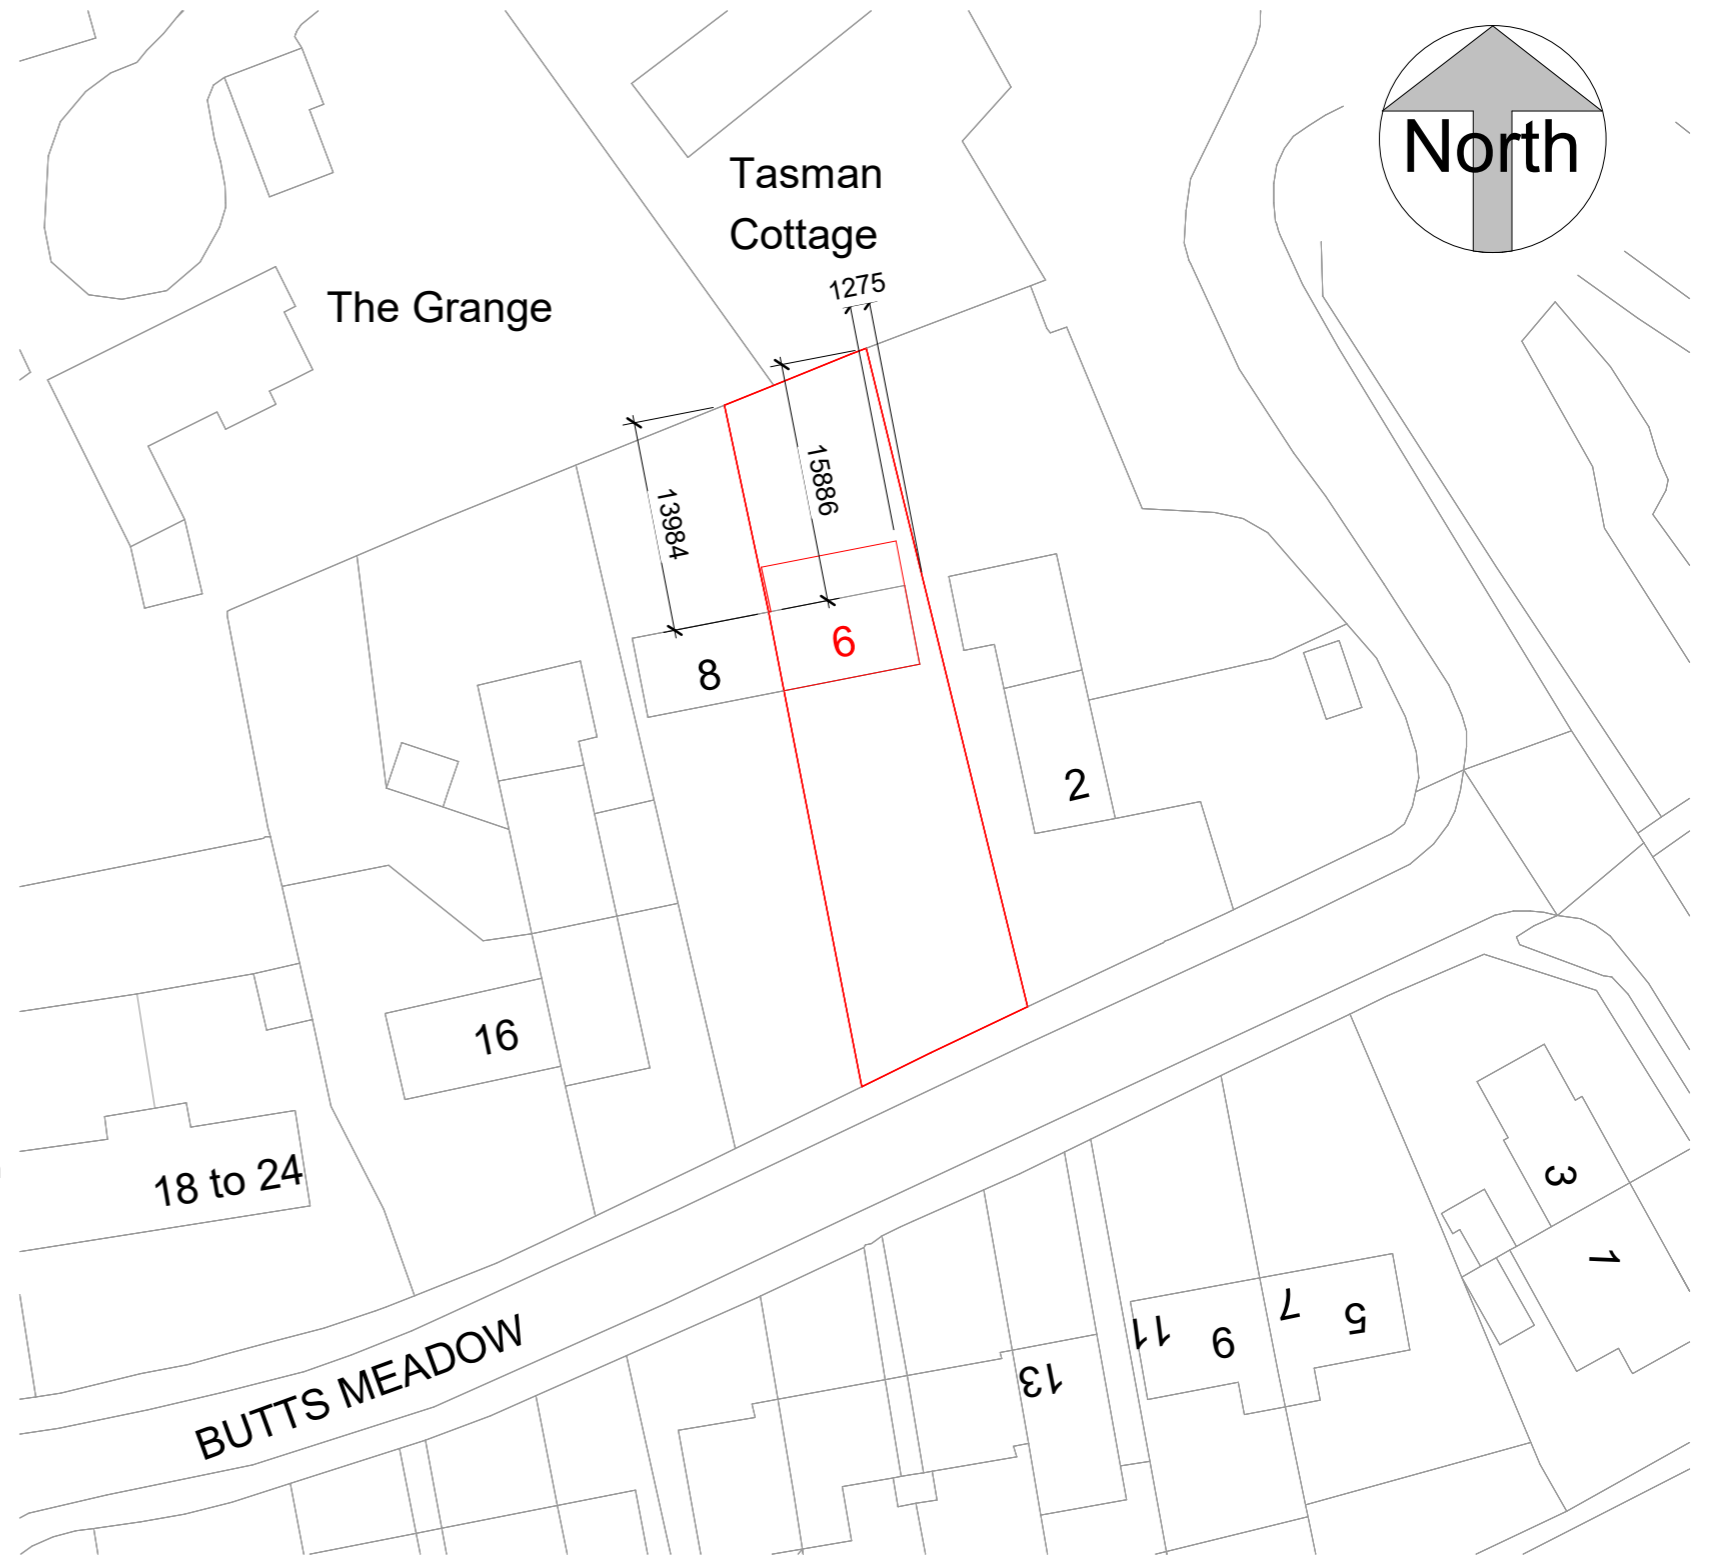

Location Plan
1:1250

Block Plan
1:500

ReQuestAPlan
Map number: TQRQM23262091054244
Title: 6 Butts Meadow RH14 OBU
Map Produced for: Parkers Design
© Crown copyright and database rights 2023 OS 100042766

All measurement to be checked on site prior to any comment

Parkers Design Limited - The Studio @ 90, PO9 2PR

www.pexd.co.uk - info@parkersdesign.com - 07776 008822

PROJECT	6 Butts Meadow RH14 OBU		CLIENT	Rogers	
SHEET	Site Plan		Date	Issue Date	Scale (@ A3) As indicated
			Drawn by	SW	DRAWING NUMBER
			Checked by	SR	P 0
					REV