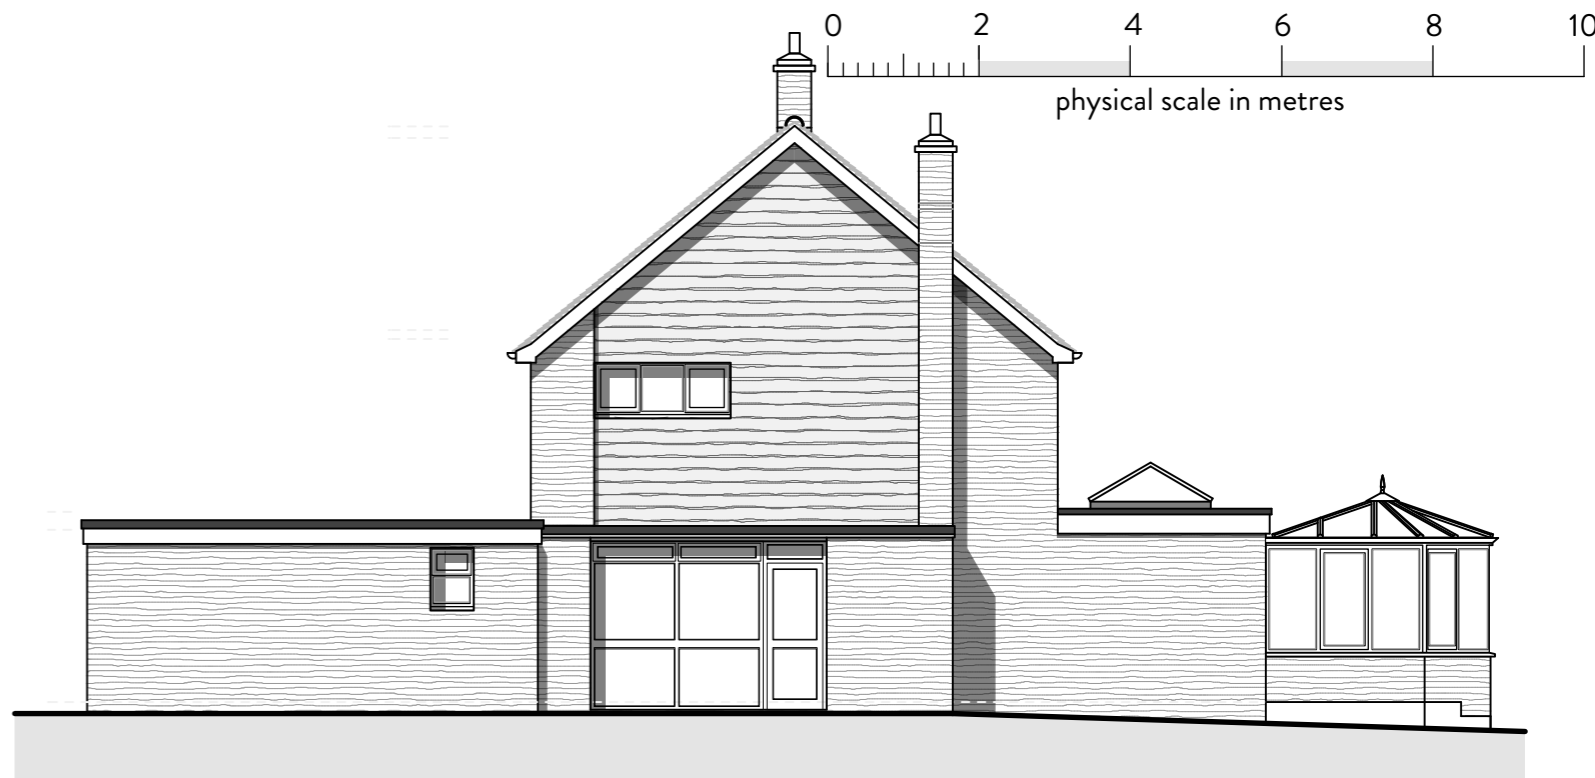

South-East Elevation

Scale 1:100

North-East Elevation

Scale 1:100

North-West Elevation

Scale 1:100

South-West Elevation

Scale 1:100

Planning Issue

PL02 - Existing Elevations

Proposed Extensions & Alterations

Project:	11 The Wad West Wittering Chichester PO20 8AH	Date:	February 2024
Scale:	1:100 @ A3	Job No.:	1611
Revision:	:		

4 CHERRY TREE CLOSE, HUNSTON, CHICHESTER, PO20 1BG
 INFO@KINGFISHERCREATIVE.CO.UK 07795 472663