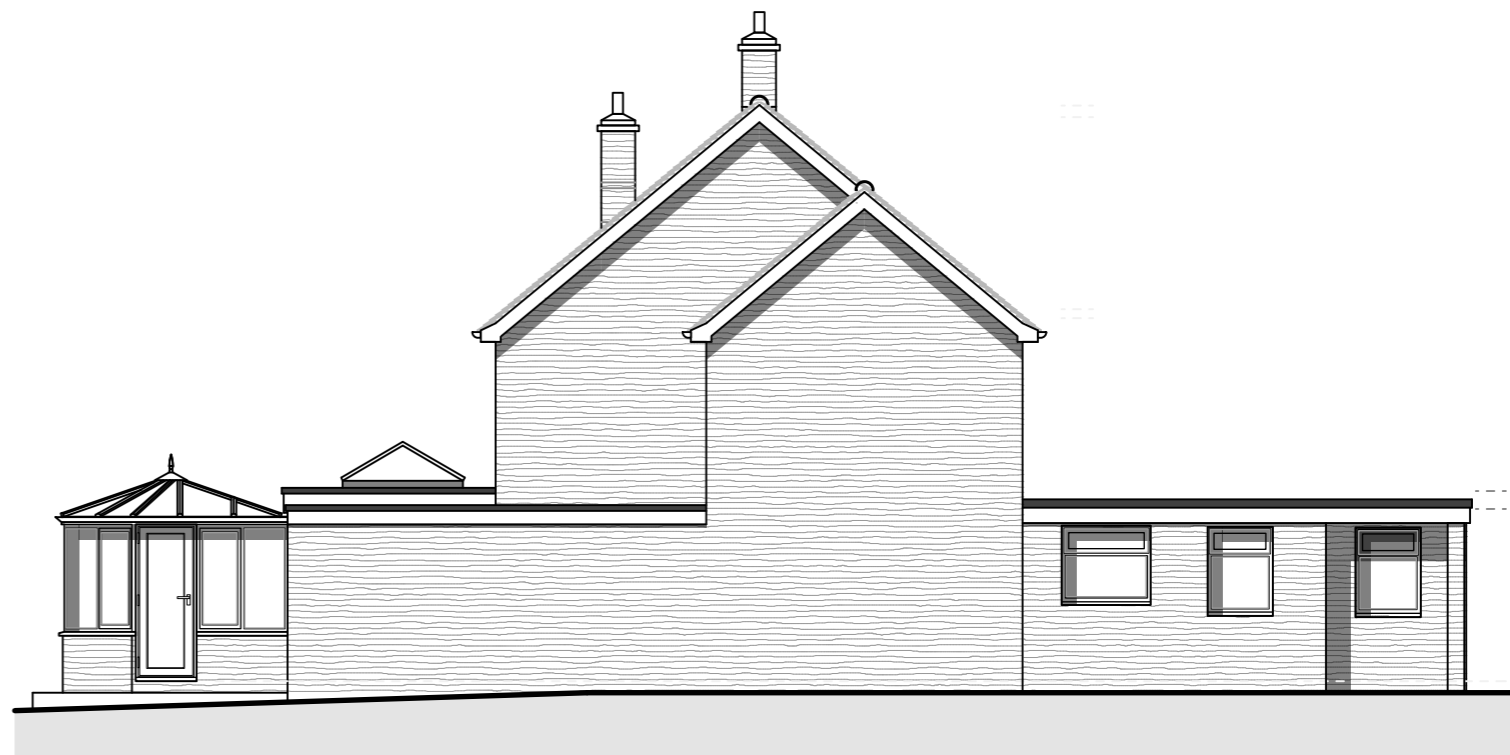

South-East Elevation

Scale 1:100

North-East Elevation

Scale 1:100

North-West Elevation

Scale 1:100

South-West Elevation

Scale 1:100

Planning Issue

PL02 - Existing Elevations

Proposed Extensions & Alterations

Project:	11 The Wad West Wittering Chichester PO20 8AH	Date:	February 2024
Scale:	1:100 @ A3	Job No.:	1611
Revision:	:		

4 CHERRY TREE CLOSE, HUNSTON, CHICHESTER, PO20 1BG
 INFO@KINGFISHERCREATIVE.CO.UK 07795 472663