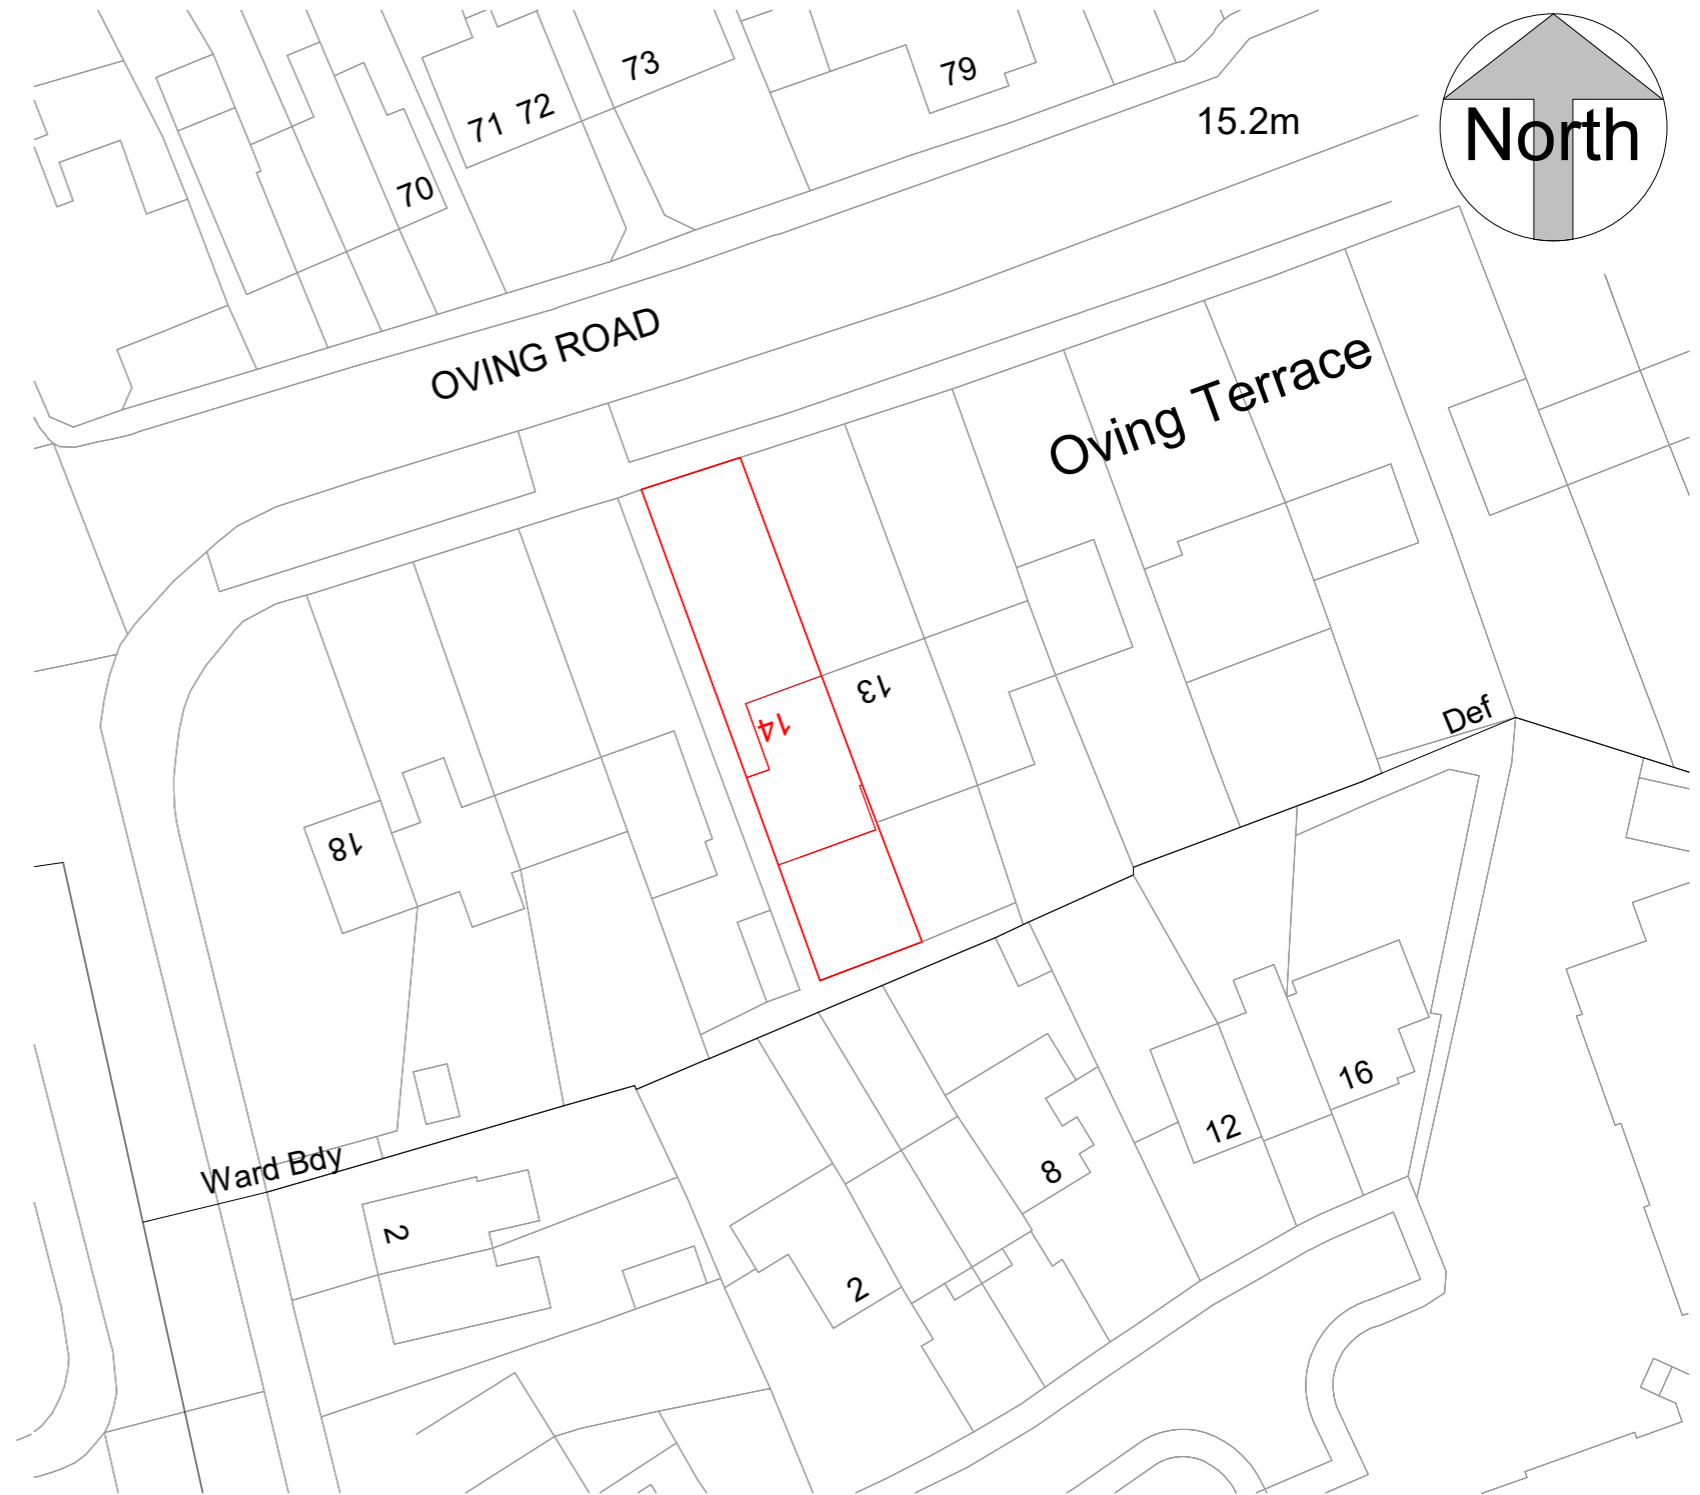

Location Plan

Block Plan

ReQuestAPlan
 Map number: TQRQM23087114154850
 Title: 14 Oving Terrace PO19 7ES
 Map Produced for: Parkers Design
 © Crown copyright and database rights 2023 OS 100042766

All measurement to be checked on site prior to any comment

Parkers Design Limited - The Studio @ 90, PO9 2PR
 www.pexd.co.uk - info@parkersdesign.com - 07776 008822

PROJECT 14 Oving Terrace Oving Road PO19 7ES	CLIENT Owner		
	Date	Issue Date	Scale (@ A3) As indicated
SHEET Site Pan	Drawn by SW	DRAWING NUMBER P 0	REV
	Checked by SR		