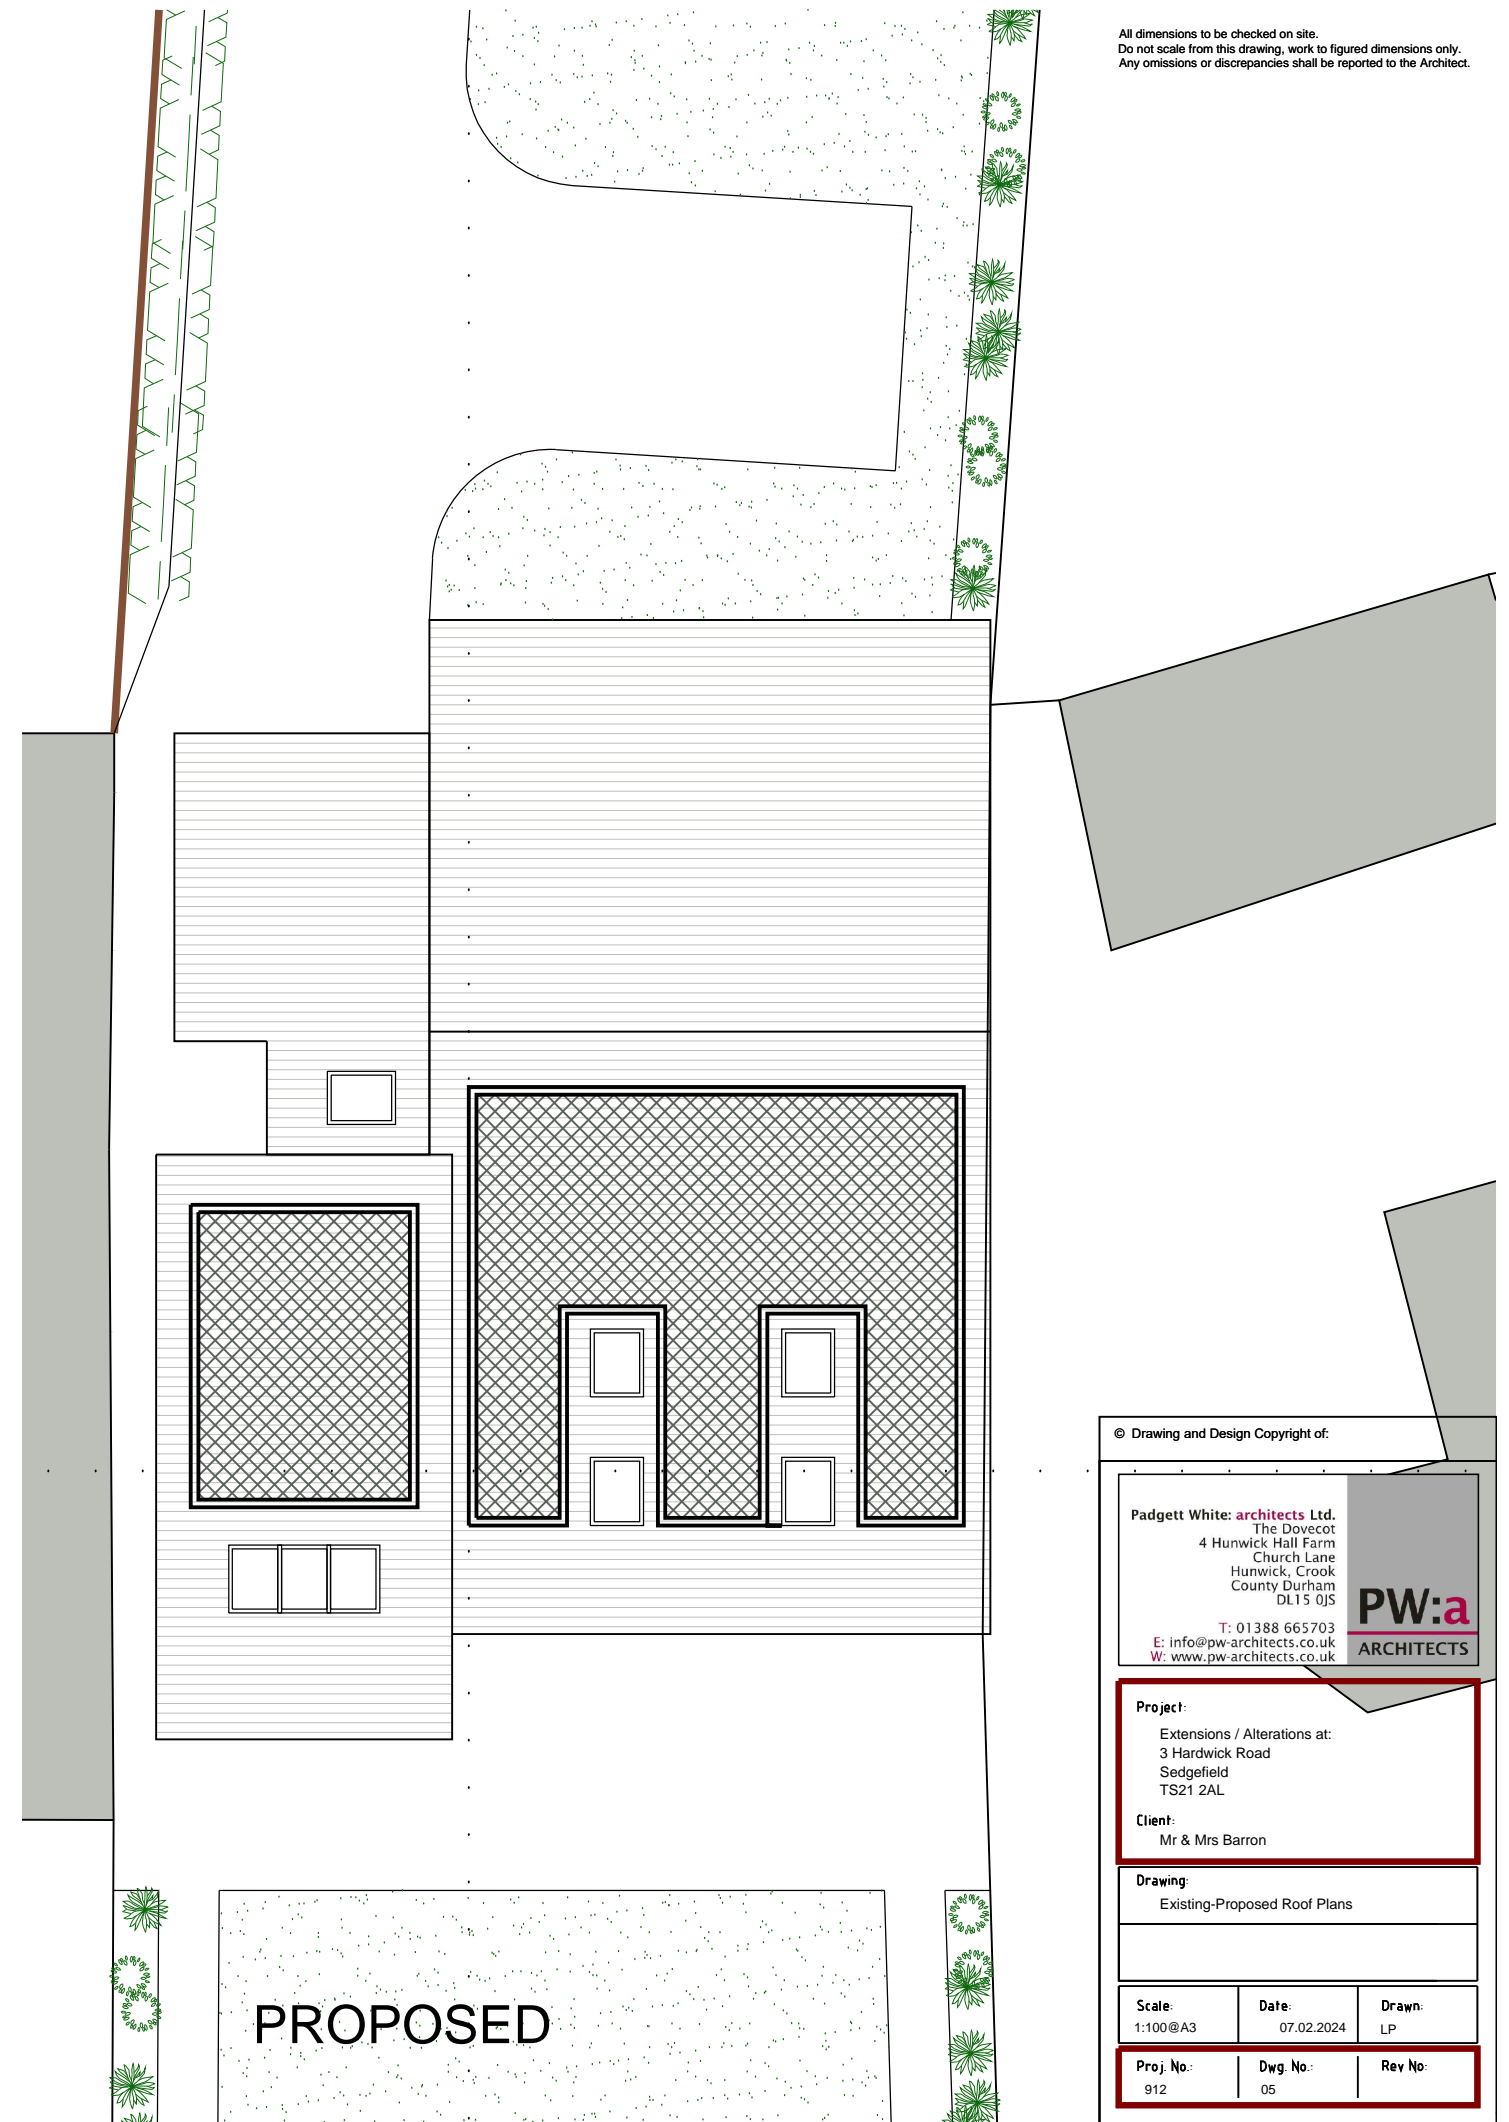

All dimensions to be checked on site.  
Do not scale from this drawing, work to figured dimensions only.  
Any omissions or discrepancies shall be reported to the Architect.

© Drawing and Design Copyright of:

**PW:a**  
ARCHITECTS

**Project:**  
Extensions / Alterations at:  
3 Hardwick Road  
Sedgefield  
TS21 2AL  
**Client:**  
Mr & Mrs Barron

**Drawing:**  
Existing-Proposed Roof Plans

<b>Scale:</b> 1:100@A3	<b>Date:</b> 07.02.2024	<b>Drawn:</b> LP
<b>Proj. No.:</b> 912	<b>Dwg. No.:</b> 05	<b>Rev No.:</b>