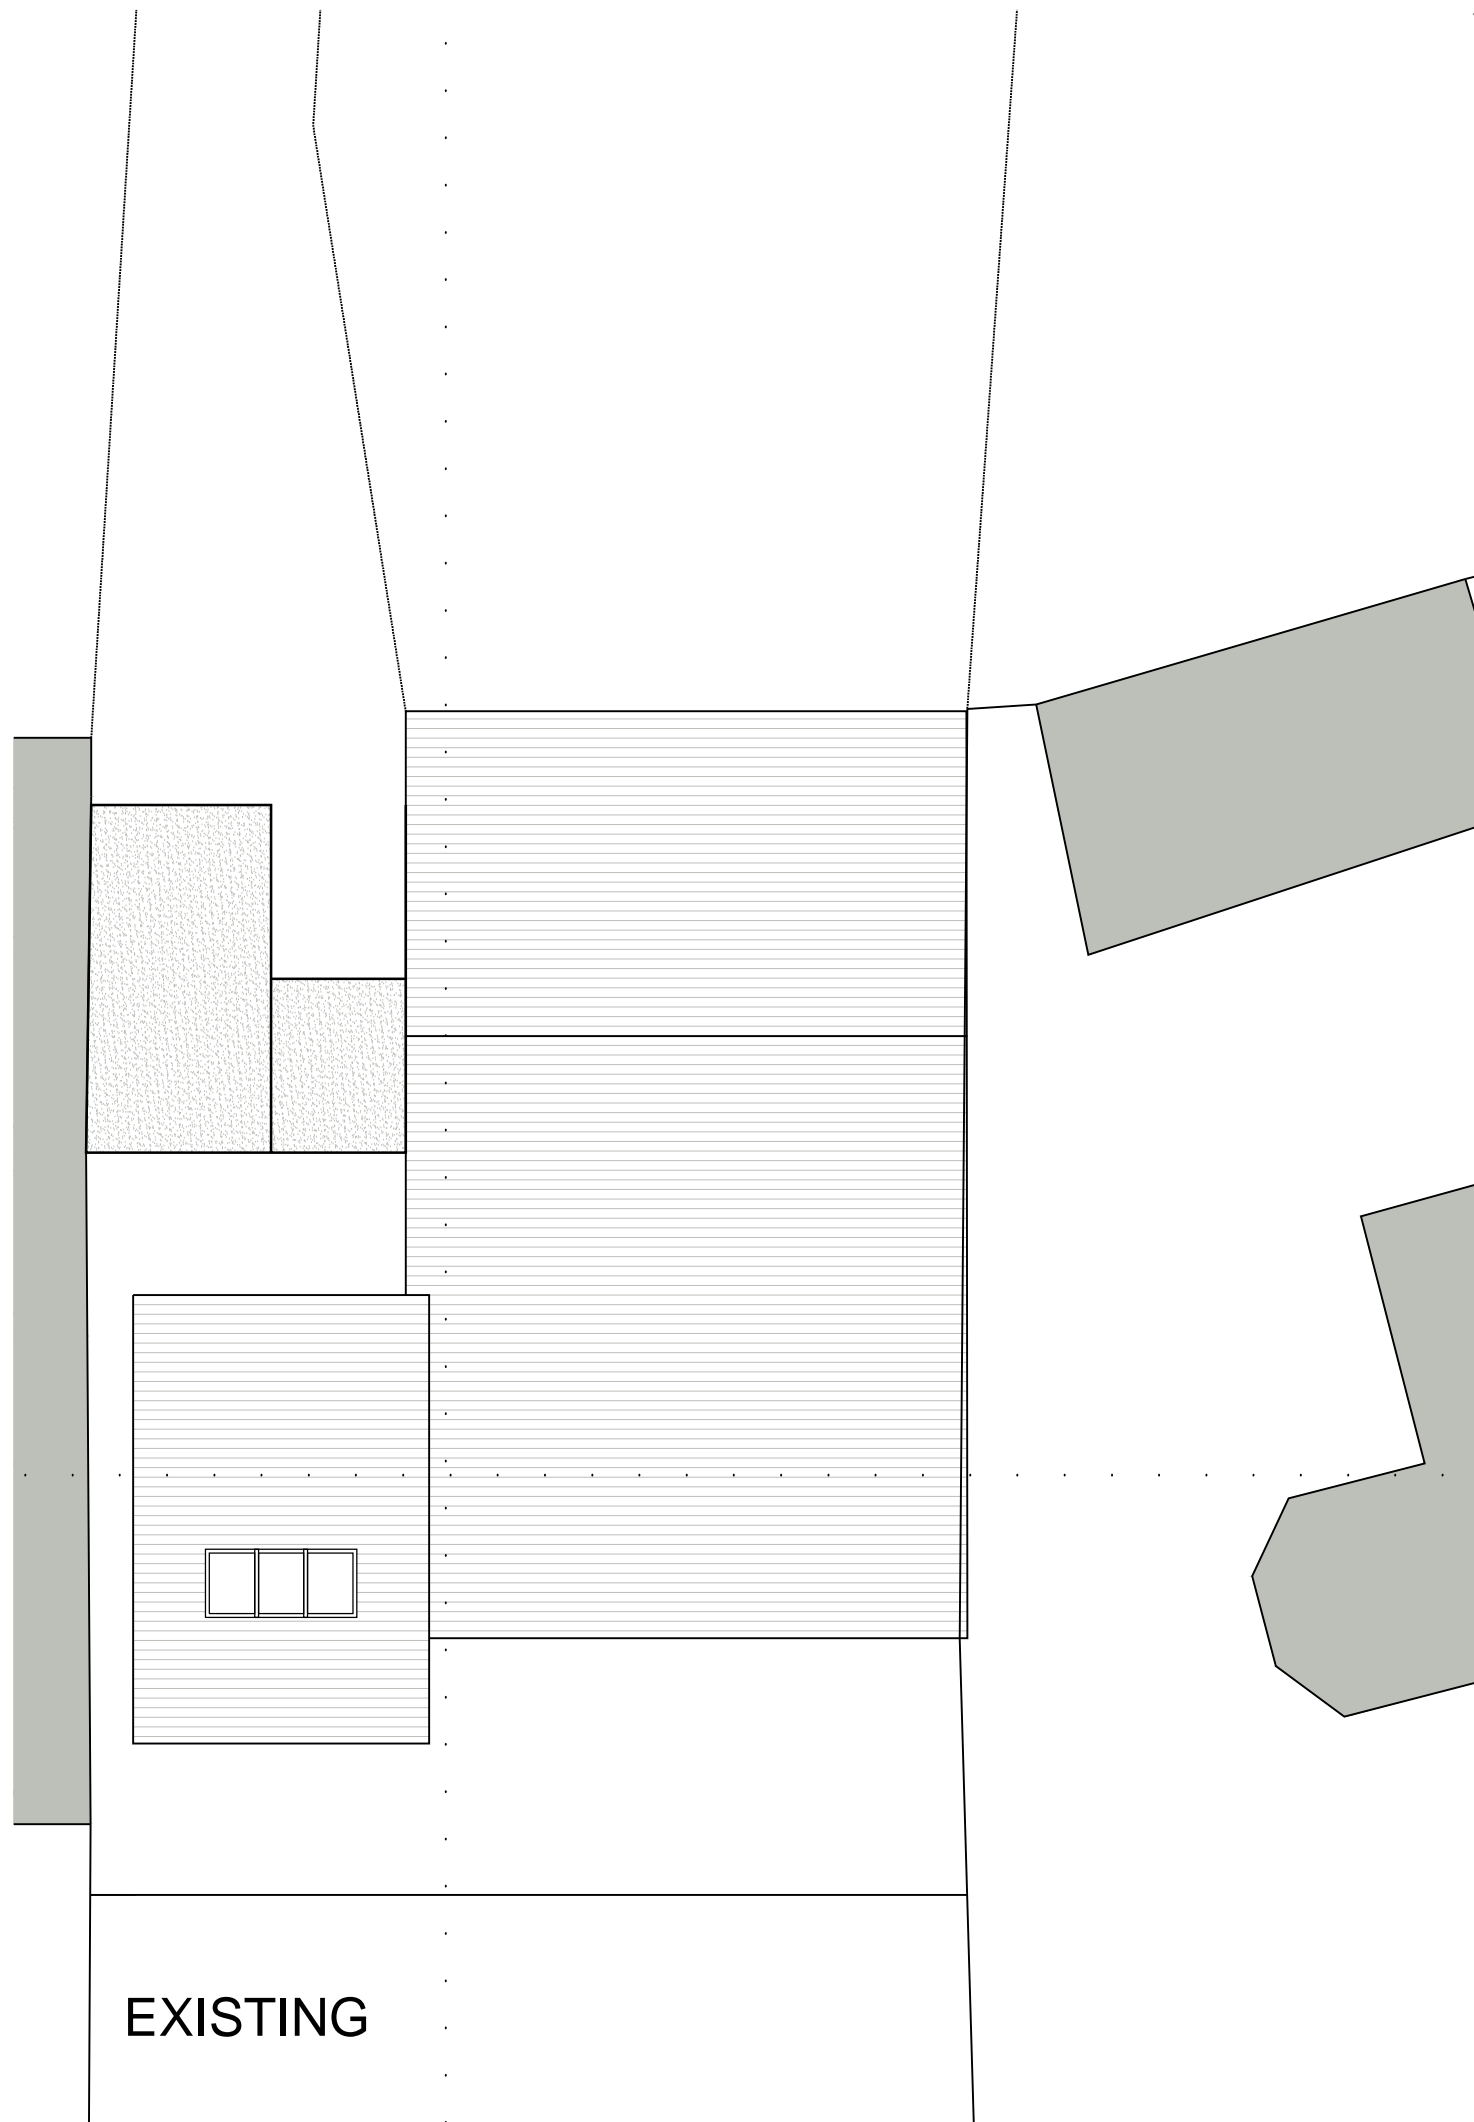

All dimensions to be checked on site.
Do not scale from this drawing, work to figured dimensions only.
Any omissions or discrepancies shall be reported to the Architect.

© Drawing and Design Copyright of:

Padgett White: **architects Ltd.**
The Dovecot
4 Hunwick Hall Farm
Church Lane
Hunwick, Crook
County Durham
DL15 0JS
T: 01388 665703
E: info@pw-architects.co.uk
W: www.pw-architects.co.uk

PW:a
ARCHITECTS

Project:
Extensions / Alterations at:
3 Hardwick Road
Sedgefield
TS21 2AL
Client:
Mr & Mrs Barron

Drawing:
Existing-Proposed Roof Plans

Scale: 1:100@A3	Date: 07.02.2024	Drawn: LP
Proj. No.: 912	Dwg. No.: 05	Rev No.: