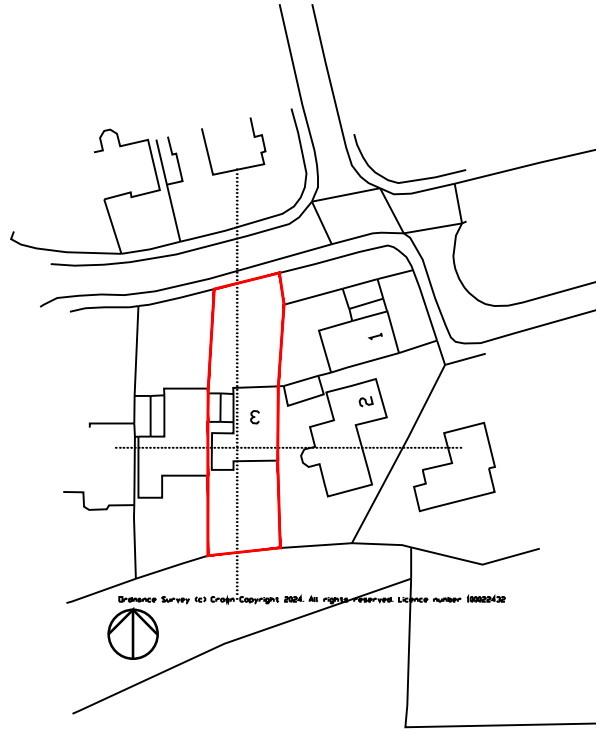

© Drawing and Design Copyright of:

Padgett White: architects Ltd. The Dovecot 4 Hunwick Hall Farm Church Lane Hunwick, Crook County Durham DL15 0JS T: 01388 665703 E: info@pw-architects.co.uk W: www.pw-architects.co.uk		
Project: Extensions / Alterations at: 3 Hardwick Road Sedgefield TS21 2AL Client: Mr & Mrs Barron		
Drawing: Site Location Plan		
Scale: 1:1250@A4	Date: 07.02.2024	Drawn: LP
Proj. No.: 912	Dwg. No.: 00	Rev No.: A