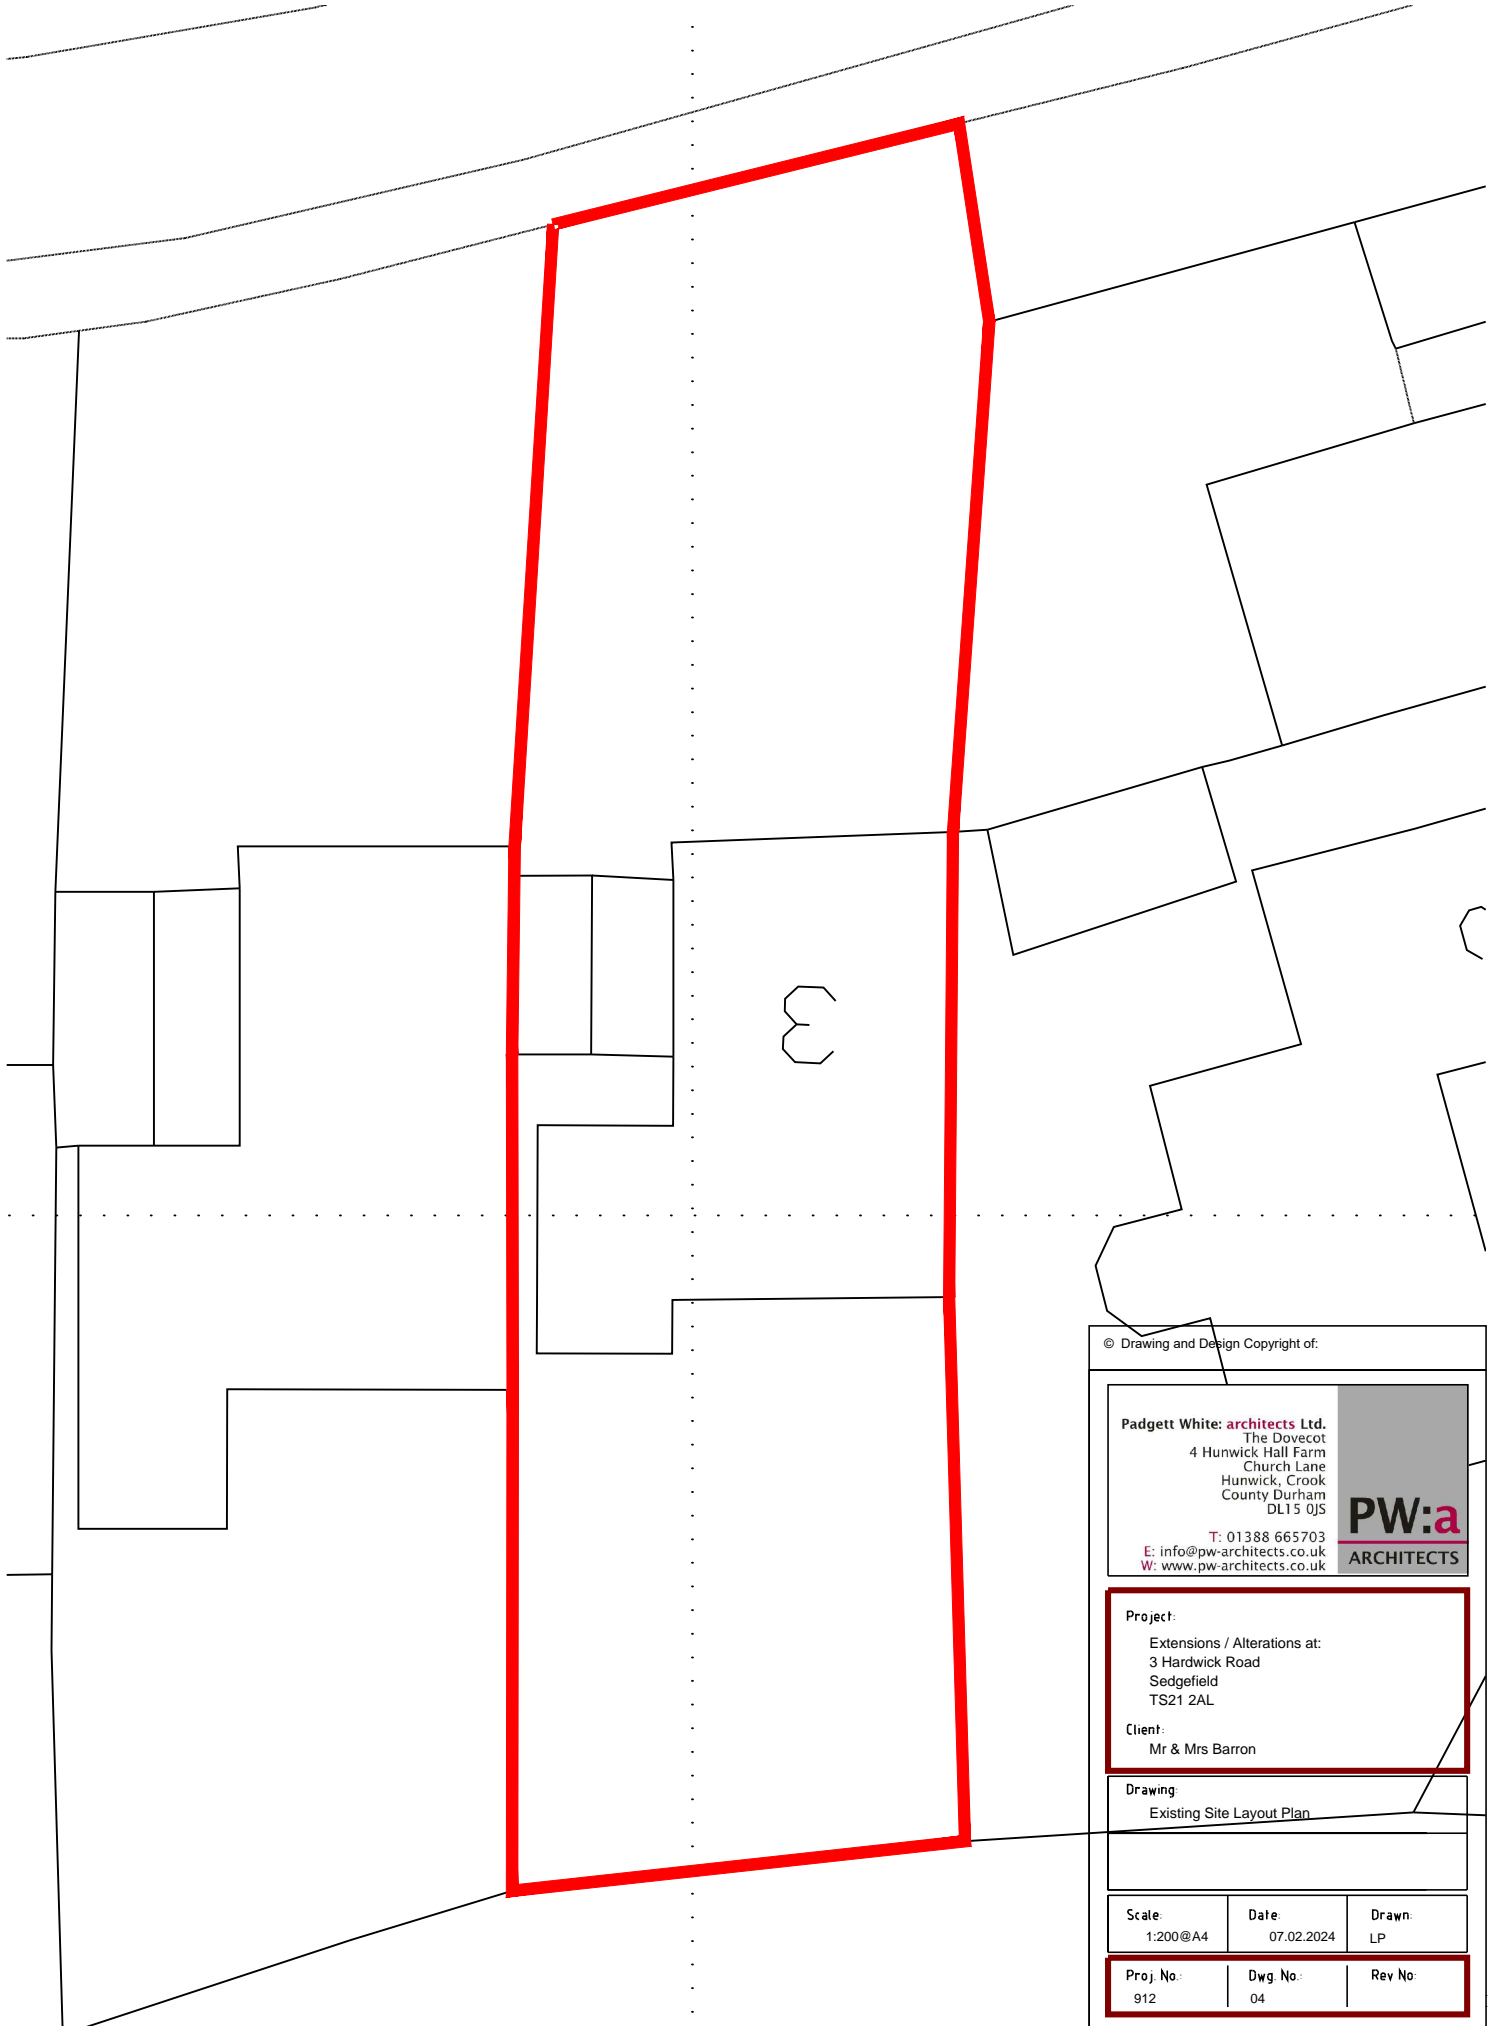

© Drawing and Design Copyright of:

Padgett White: architects Ltd. The Dovecot 4 Hunwick Hall Farm Church Lane Hunwick, Crook County Durham DL15 0JS T: 01388 665703 E: info@pw-architects.co.uk W: www.pw-architects.co.uk		
Project: Extensions / Alterations at: 3 Hardwick Road Sedgefield TS21 2AL Client: Mr & Mrs Barron		
Drawing: Existing Site Layout Plan		
Scale: 1:200@A4	Date: 07.02.2024	Drawn: LP
Proj. No.: 912	Dwg. No.: 04	Rev No.: