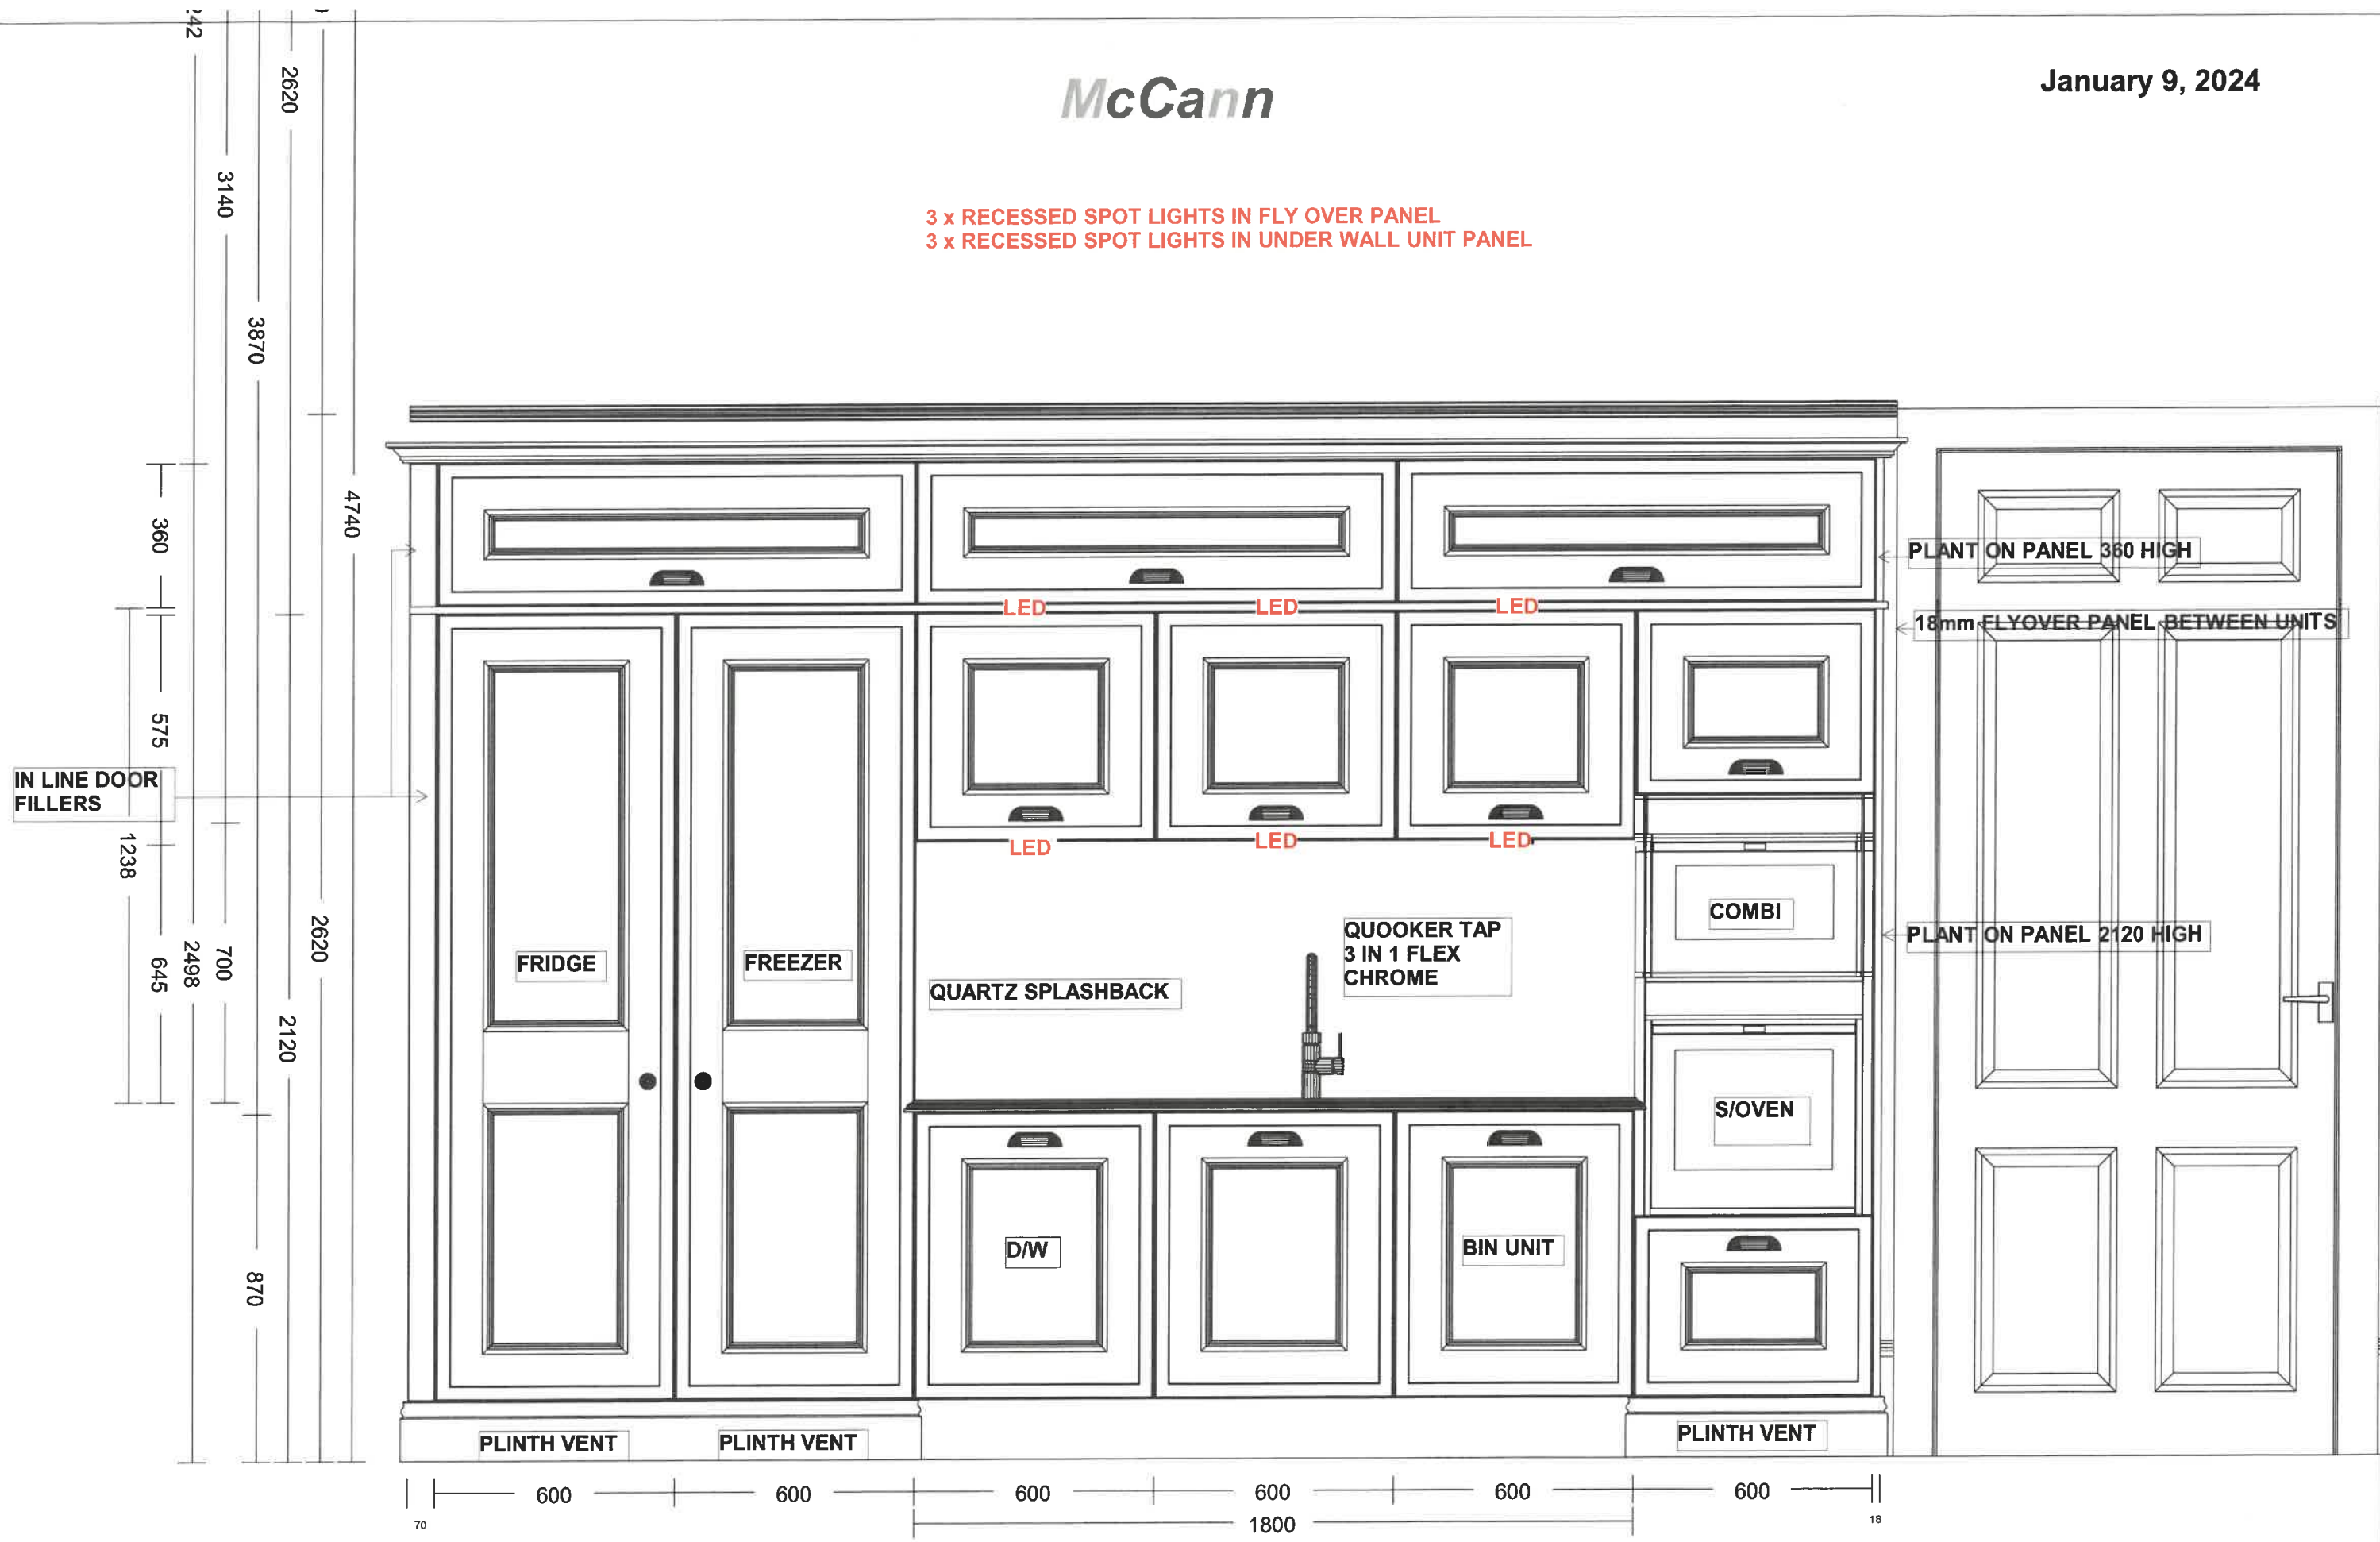

January 9, 2024

McCANN - KITCHEN - DRY INSTALL

OS SAILSBURY PORCELAIN  
MOULDED PLINTHS  
CLASSIC CORNICE  
H1146 CARCASES  
STD PLINTH AT SINK  
30mm QUARTZ WORKTOP AND TABLE TOP

1. S/OVEN
2. COMBI OVEN
3. 60CM INTEG D/WASHER
4. 60CM INDUCTION VENTIBNG HOB (RECIRCLATING)
5. INTEG LARDER FRIDGE
6. INTEG LARDER FREEZER
7. FLIP BACK SOCKET
8. QUOOKER BOILING TAP
9. PULL-OUT BIN

3 x RECESSED SPOT LIGHTS IN FLY OVER PANEL  
3 x RECESSED SPOT LIGHTS IN UNDER WALL UNIT PANEL

30mm QUARTZ WORKTOP WITH WATERFALL EDGE DETAIL