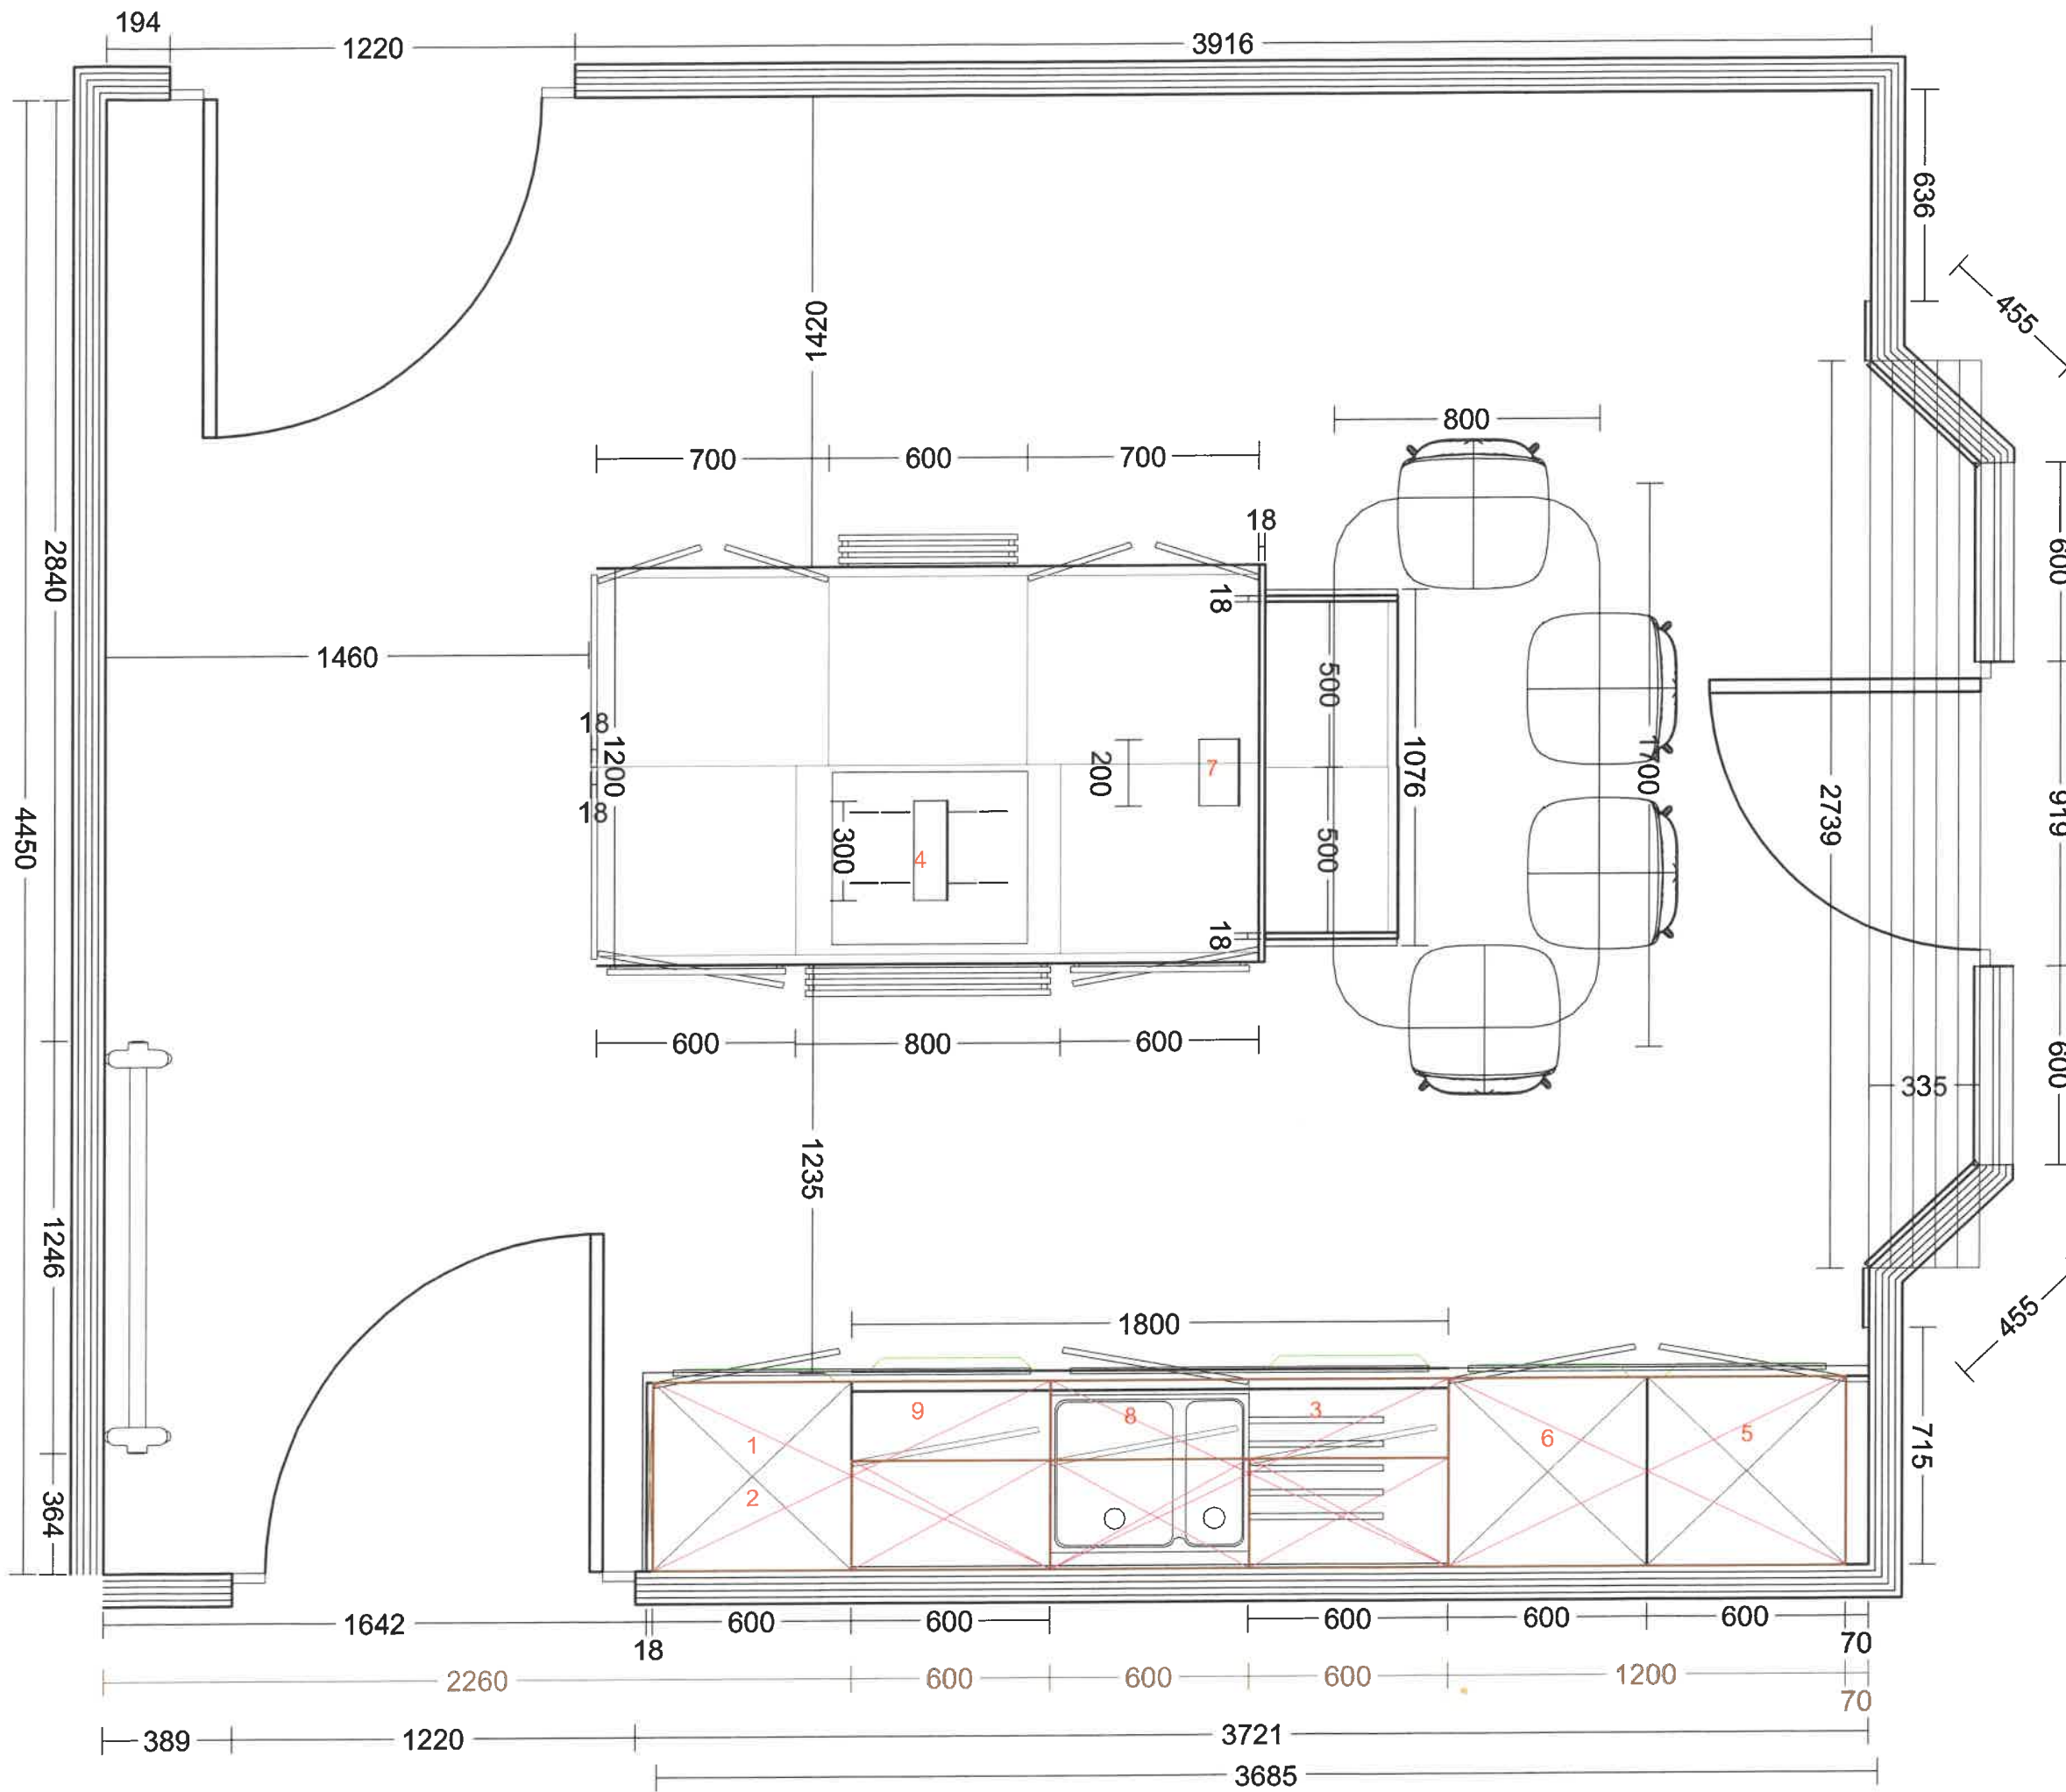

January 9, 2024

McCANN - KITCHEN - DRY INSTALL

OS SAILSBURY PORCELAIN  
MOULDED PLINTHS  
CLASSIC CORNICE  
H1146 CARCASES  
STD PLINTH AT SINK  
30mm QUARTZ WORKTOP AND TABLE TOP

1. S/OVEN
2. COMBI OVEN
3. 60CM INTEG D/WASHER
4. 60CM INDUCTION VENTIBNG HOB (RECIRCLATING)
5. INTEG LARDER FRIDGE
6. INTEG LARDER FREEZER
7. FLIP BACK SOCKET
8. QUOOKER BOILING TAP
9. PULL-OUT BIN

3 x RECESSED SPOT LIGHTS IN FLY OVER PANEL  
3 x RECESSED SPOT LIGHTS IN UNDER WALL UNIT PANEL

30mm QUARTZ WORKTOP WITH WATERFALL EDGE DETAIL