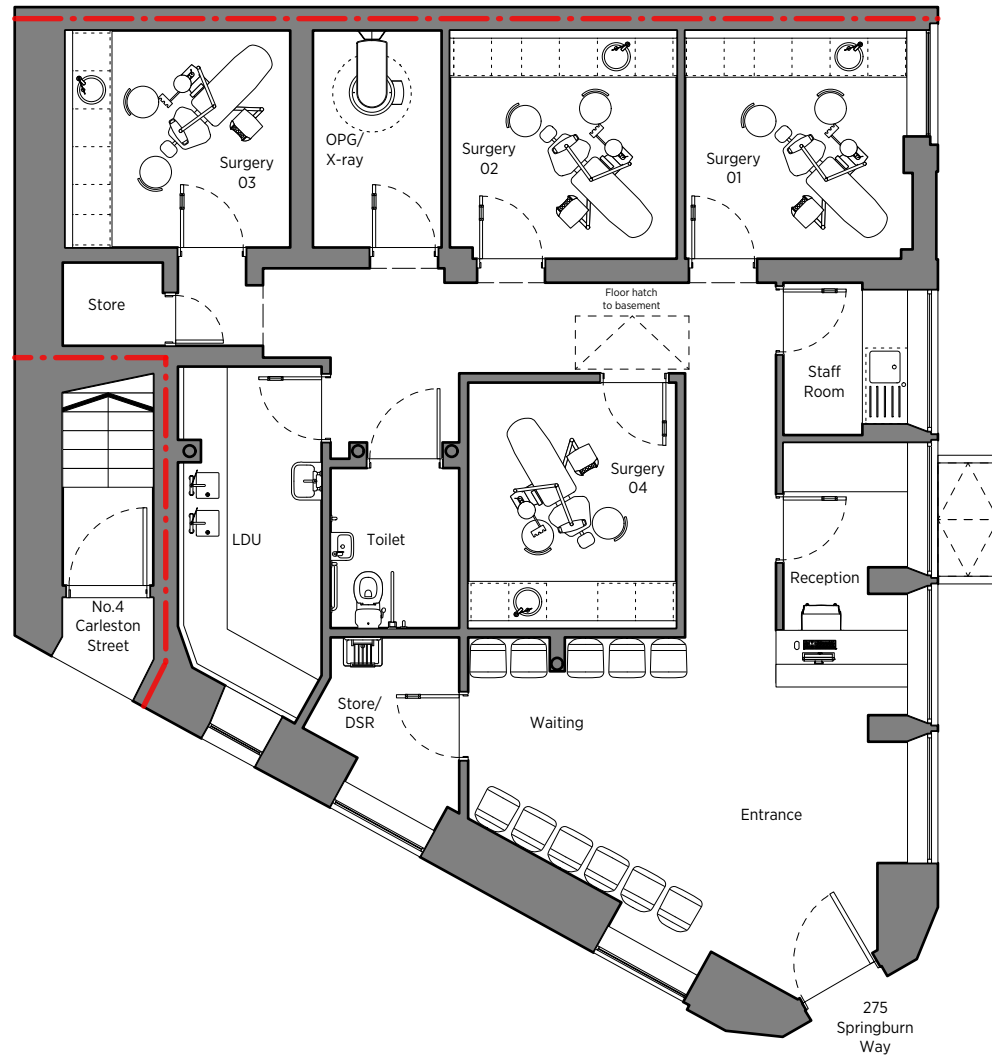

Basement Layout as Existing. 1:100

GF Layout as Existing. 1:100

1F Layout as Existing. 1:100

Rev:	-
Project:	4 Springburn Way, Glasgow
Client:	Springburn Dental Care
Job No:	NV0627
Dwg. No:	E(0)100
Title:	Layouts as Existing
Scale:	1:100@A3
Drawn:	mjc
Date:	05.02.24