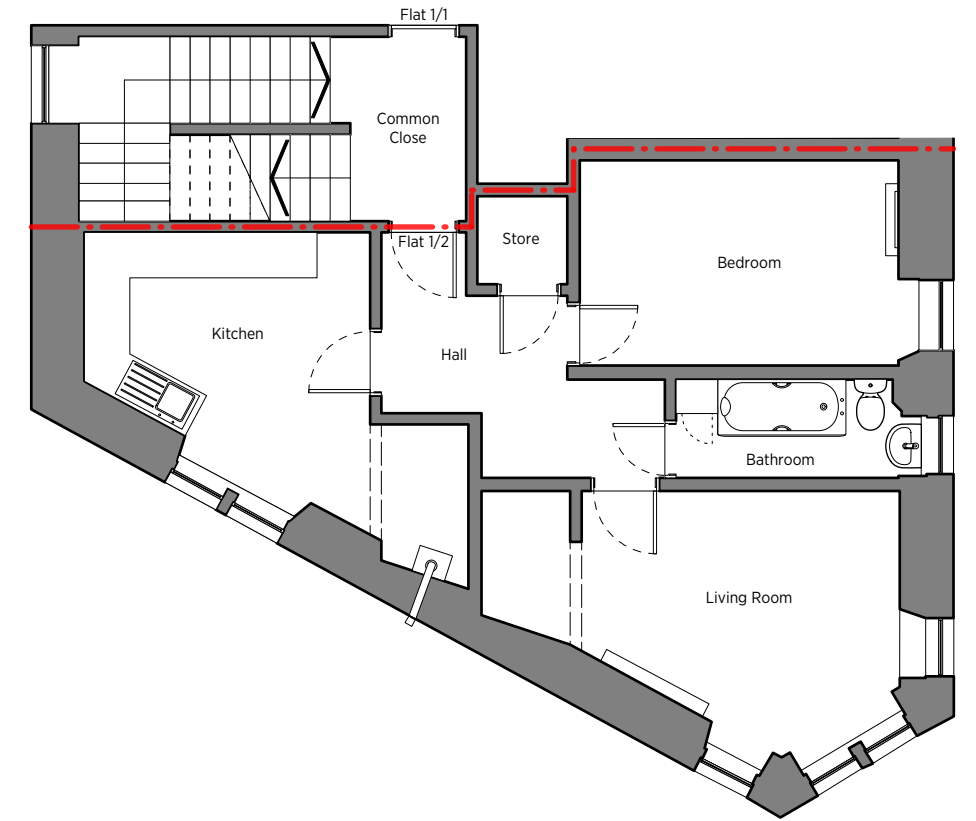

Basement Layout as Existing. 1:100

GF Layout as Existing. 1:100

1F Layout as Existing. 1:100

Rev:	-
Project:	4 Springburn Way, Glasgow
Client:	Springburn Dental Care
Job No:	NV0627
Dwg. No:	E(0)100
Title:	Layouts as Existing
Scale:	1:100@A3
Drawn:	mjc
Date:	05.02.24