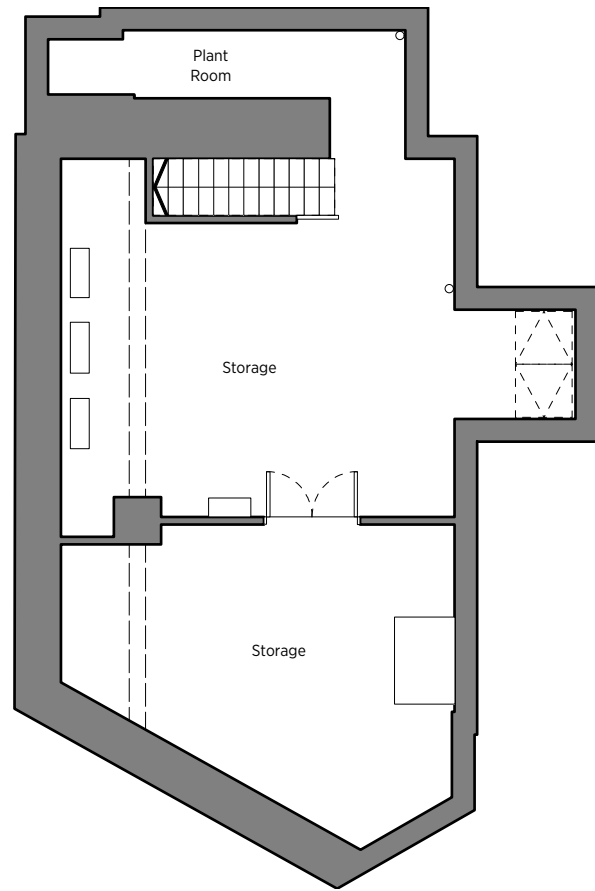

Basement Layout as Existing. 1:100

GF Layout as Existing. 1:100

1F Layout as Existing. 1:100

Rev:	-
Project:	4 Springburn Way, Glasgow
Client:	Springburn Dental Care
Job No:	NV0627
Dwg. No:	E(0)100
Title:	Layouts as Existing
Scale:	1:100@A3
Drawn:	mjc
Date:	05.02.24