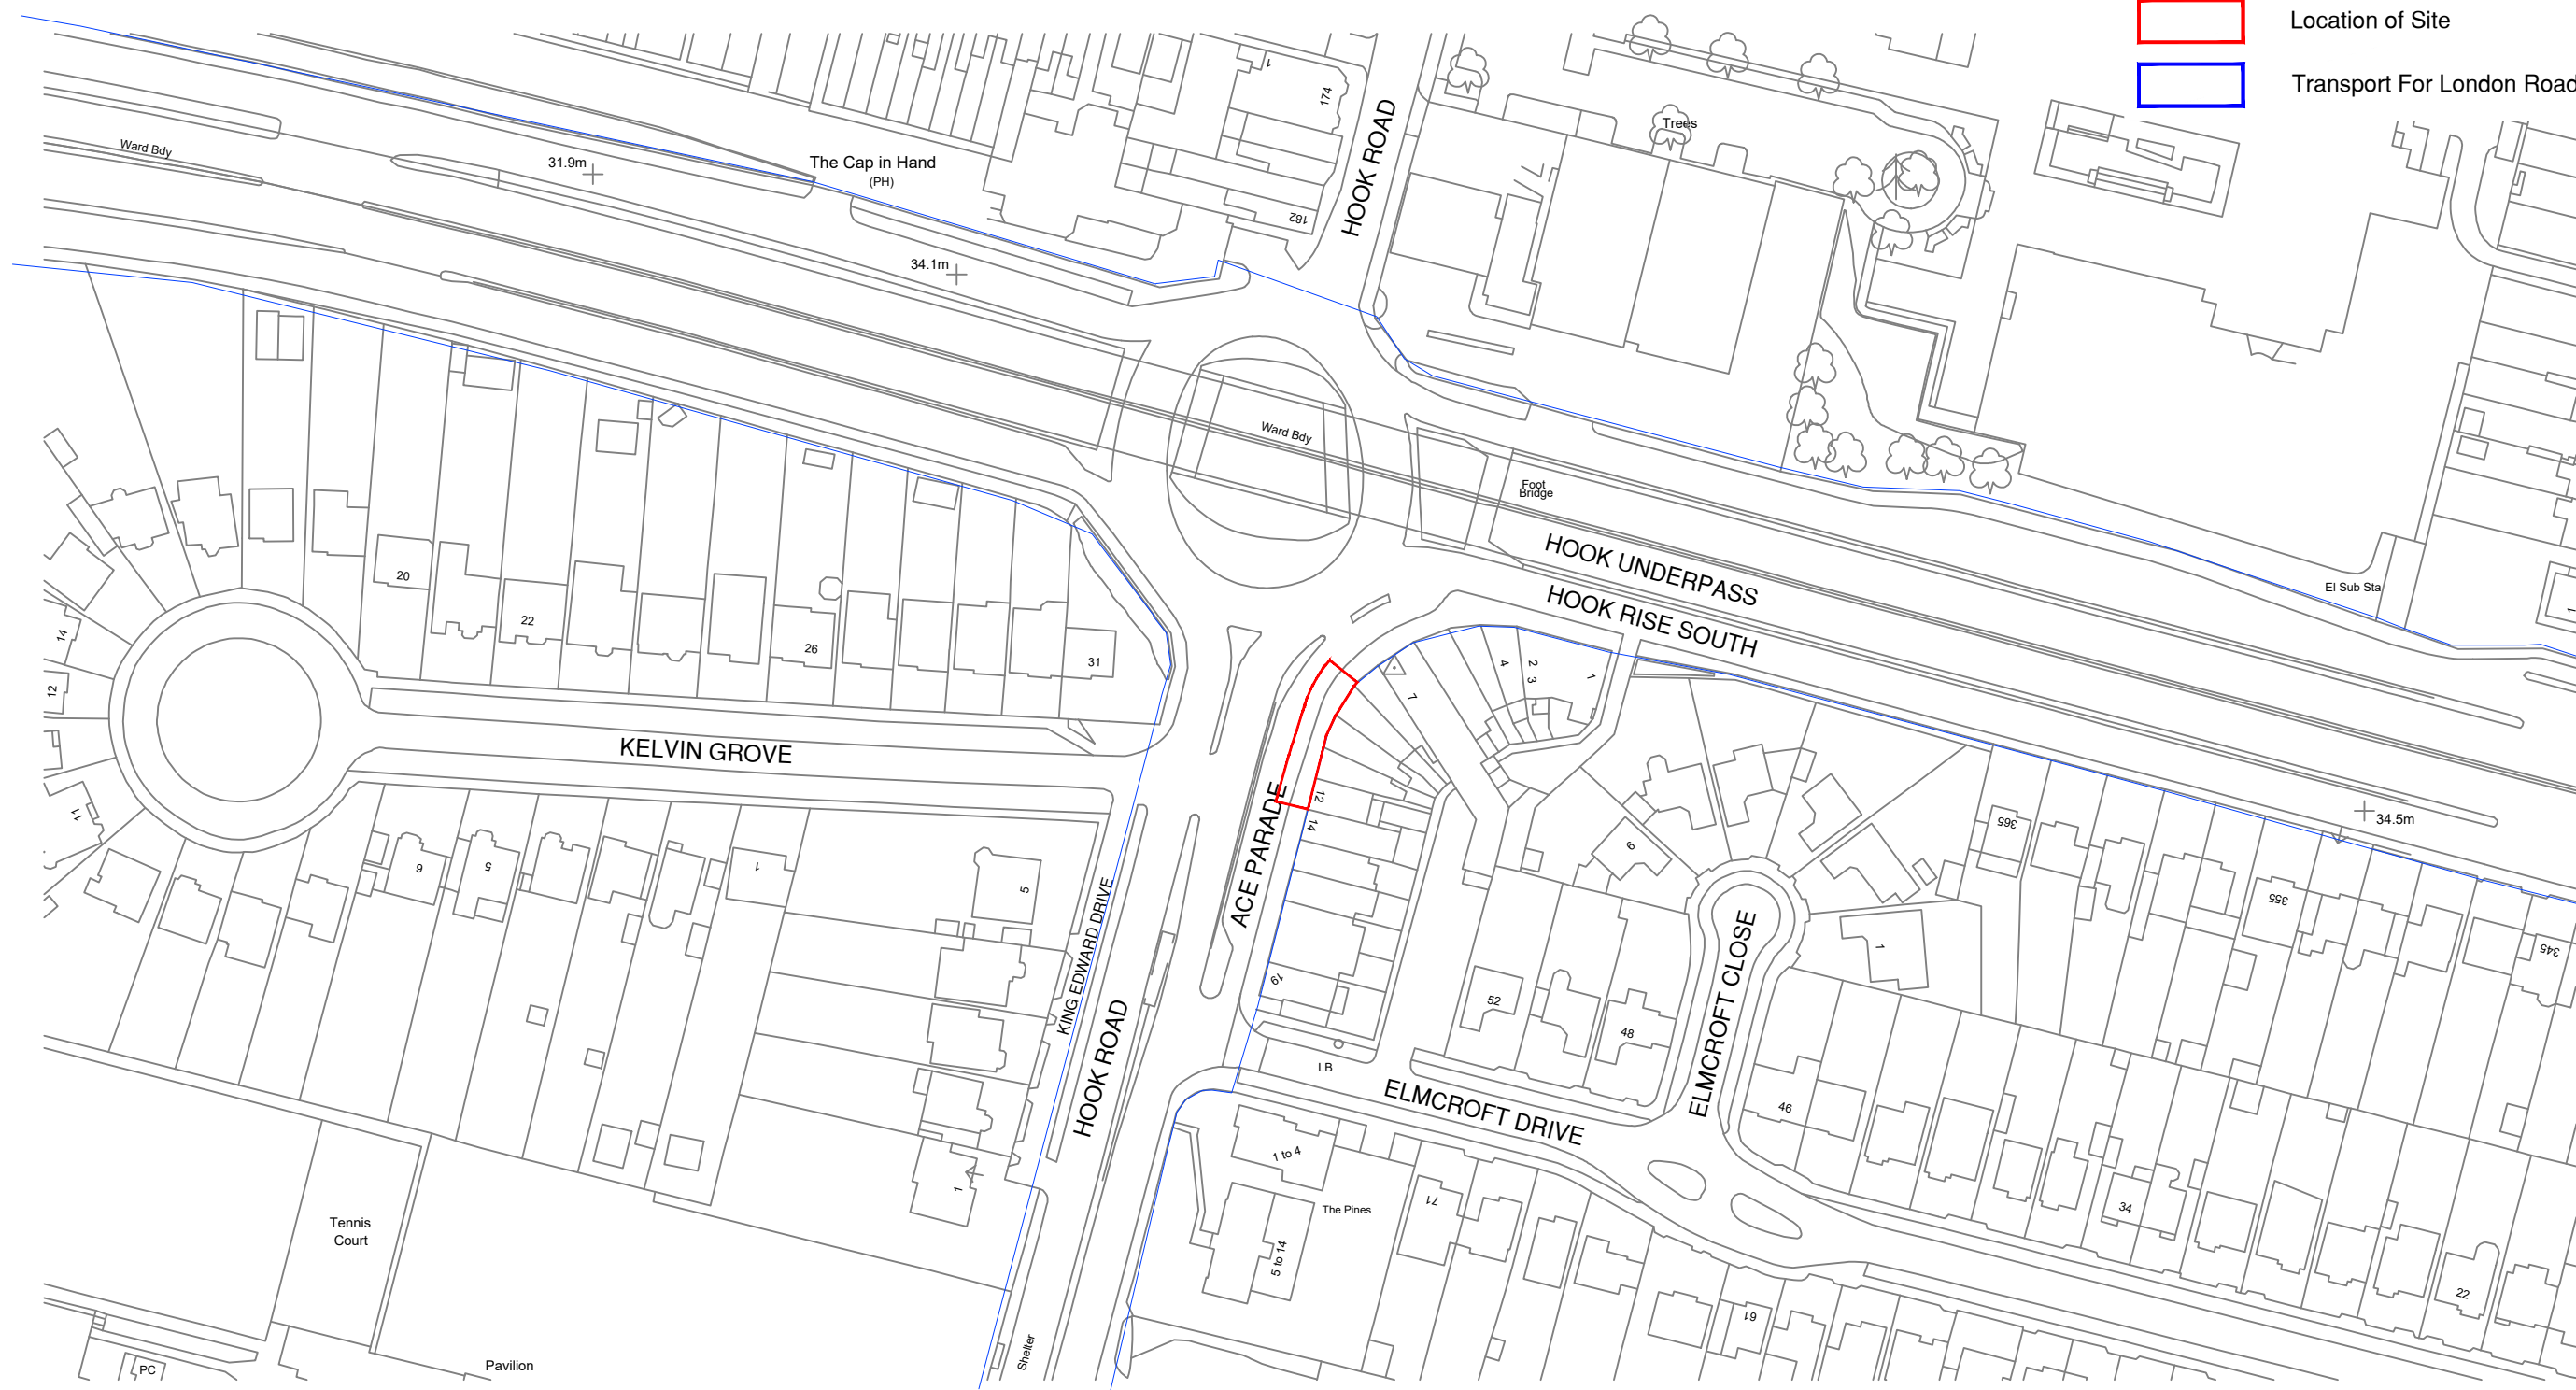

LEGEND

- Location of Site
- Transport For London Road Network

1:1250

(Scale 1:1250)

REV	DATE	BY	DESCRIPTION	CHK	APD
C	29/11/23	JH	TFL boundary added		
B	28/11/23	dds	Issued For Approval		
A	22/11/23	dds	Issued For Approval		

ZEST

Zest Eco Ltd, Bond House, The Bourse,
Boar Lane, Leeds, LS1 5EN
web-Zest.uk.com email-operations@zest.uk.com

CLIENT TRANSPORT FOR LONDON					
DESIGN ZEST					
SCALE	DATE	DRAWN	CHECKED	APPROVED	SHT
	NOV'23	dds8523			A3
DRAWING No. TFL-0000-01 KIN 36					

PROJECT TFL ON STREET RAPID – TRANCHE 1
TITLE SITE LOCATION PLAN