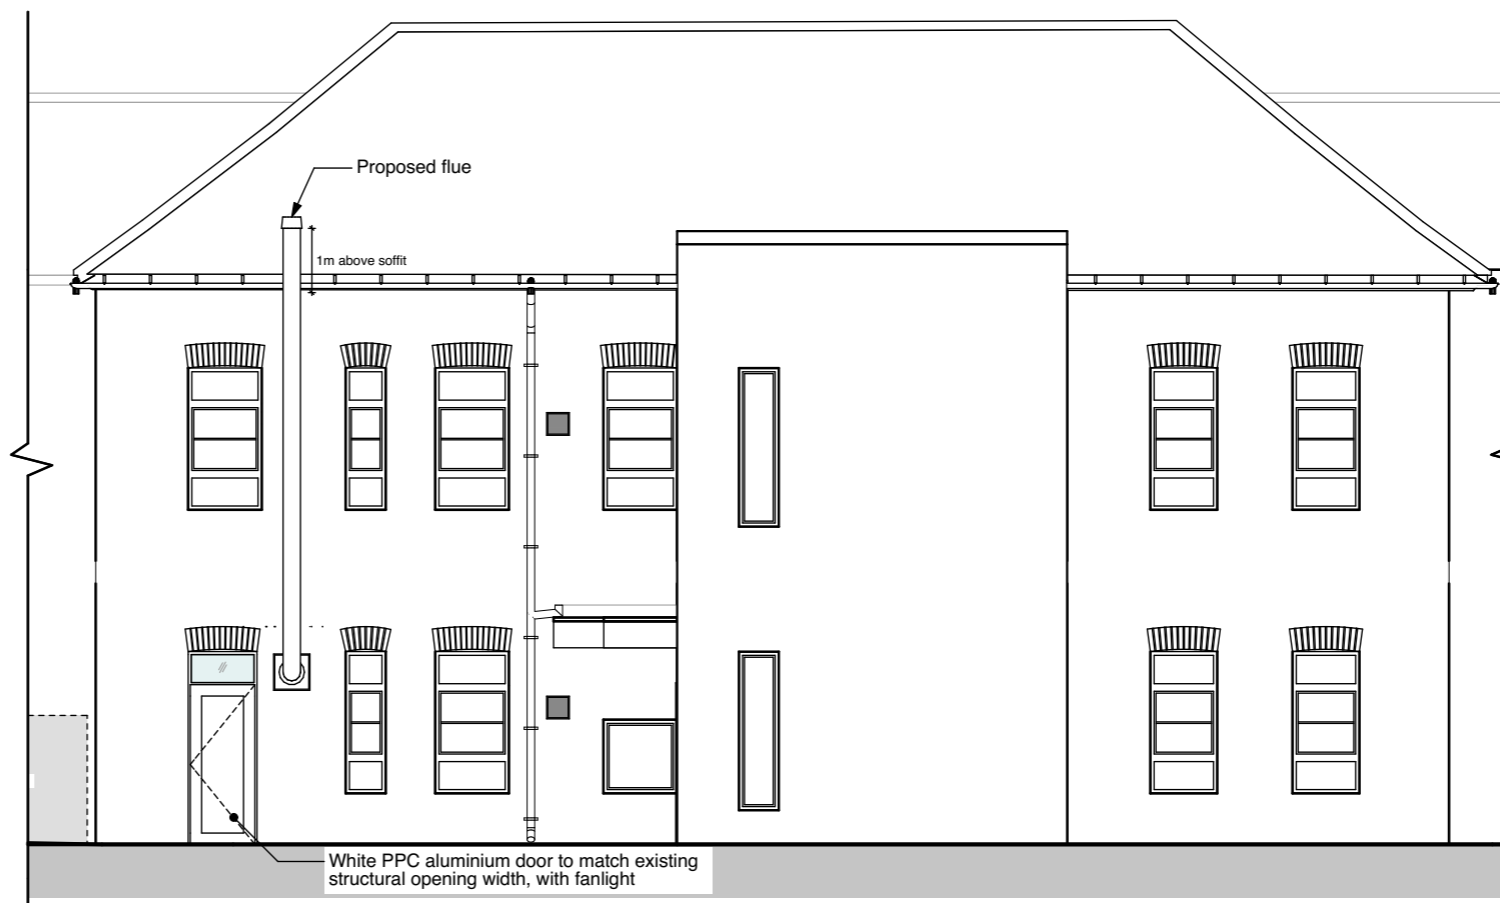

Elevation A