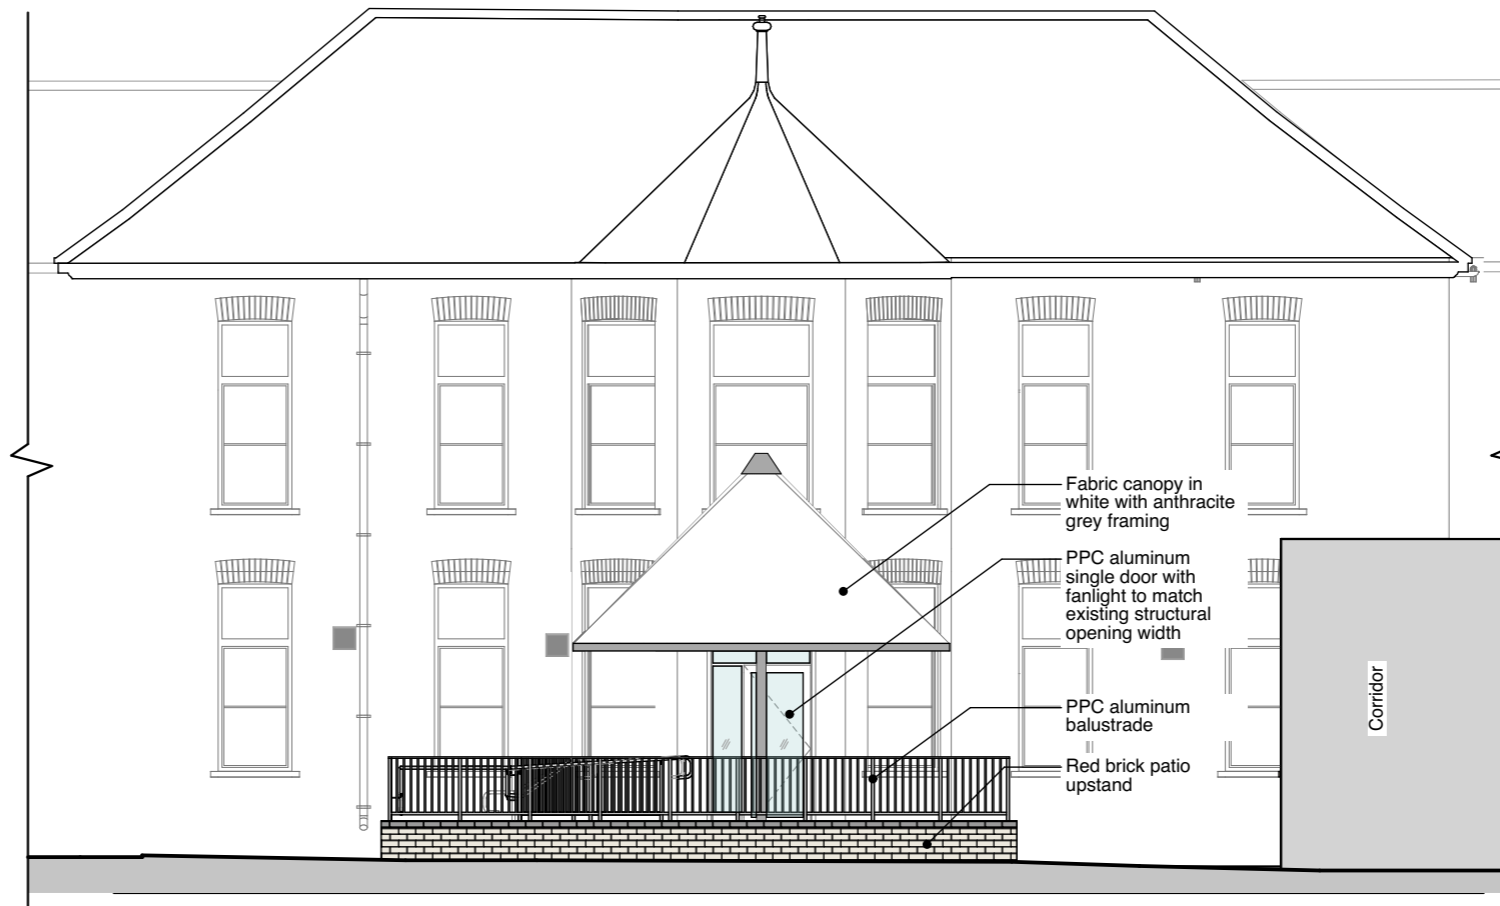

Elevation B

NOTES

REVISIONS

PROJECT

Nene House Cafe

CLIENT

Isebrook Hospital

DRAWING TITLE

Proposed Elevations

DRAWING NO.

6992-P-701

REV

P01

SCALE

1:100@A3

DATE

Apr' 2023

Planning

Gloucester | London | Cardiff
Registered Office: Matthews Warehouse, High Orchard Street, Gloucester Quays, GL2 5QY (01452) 424234