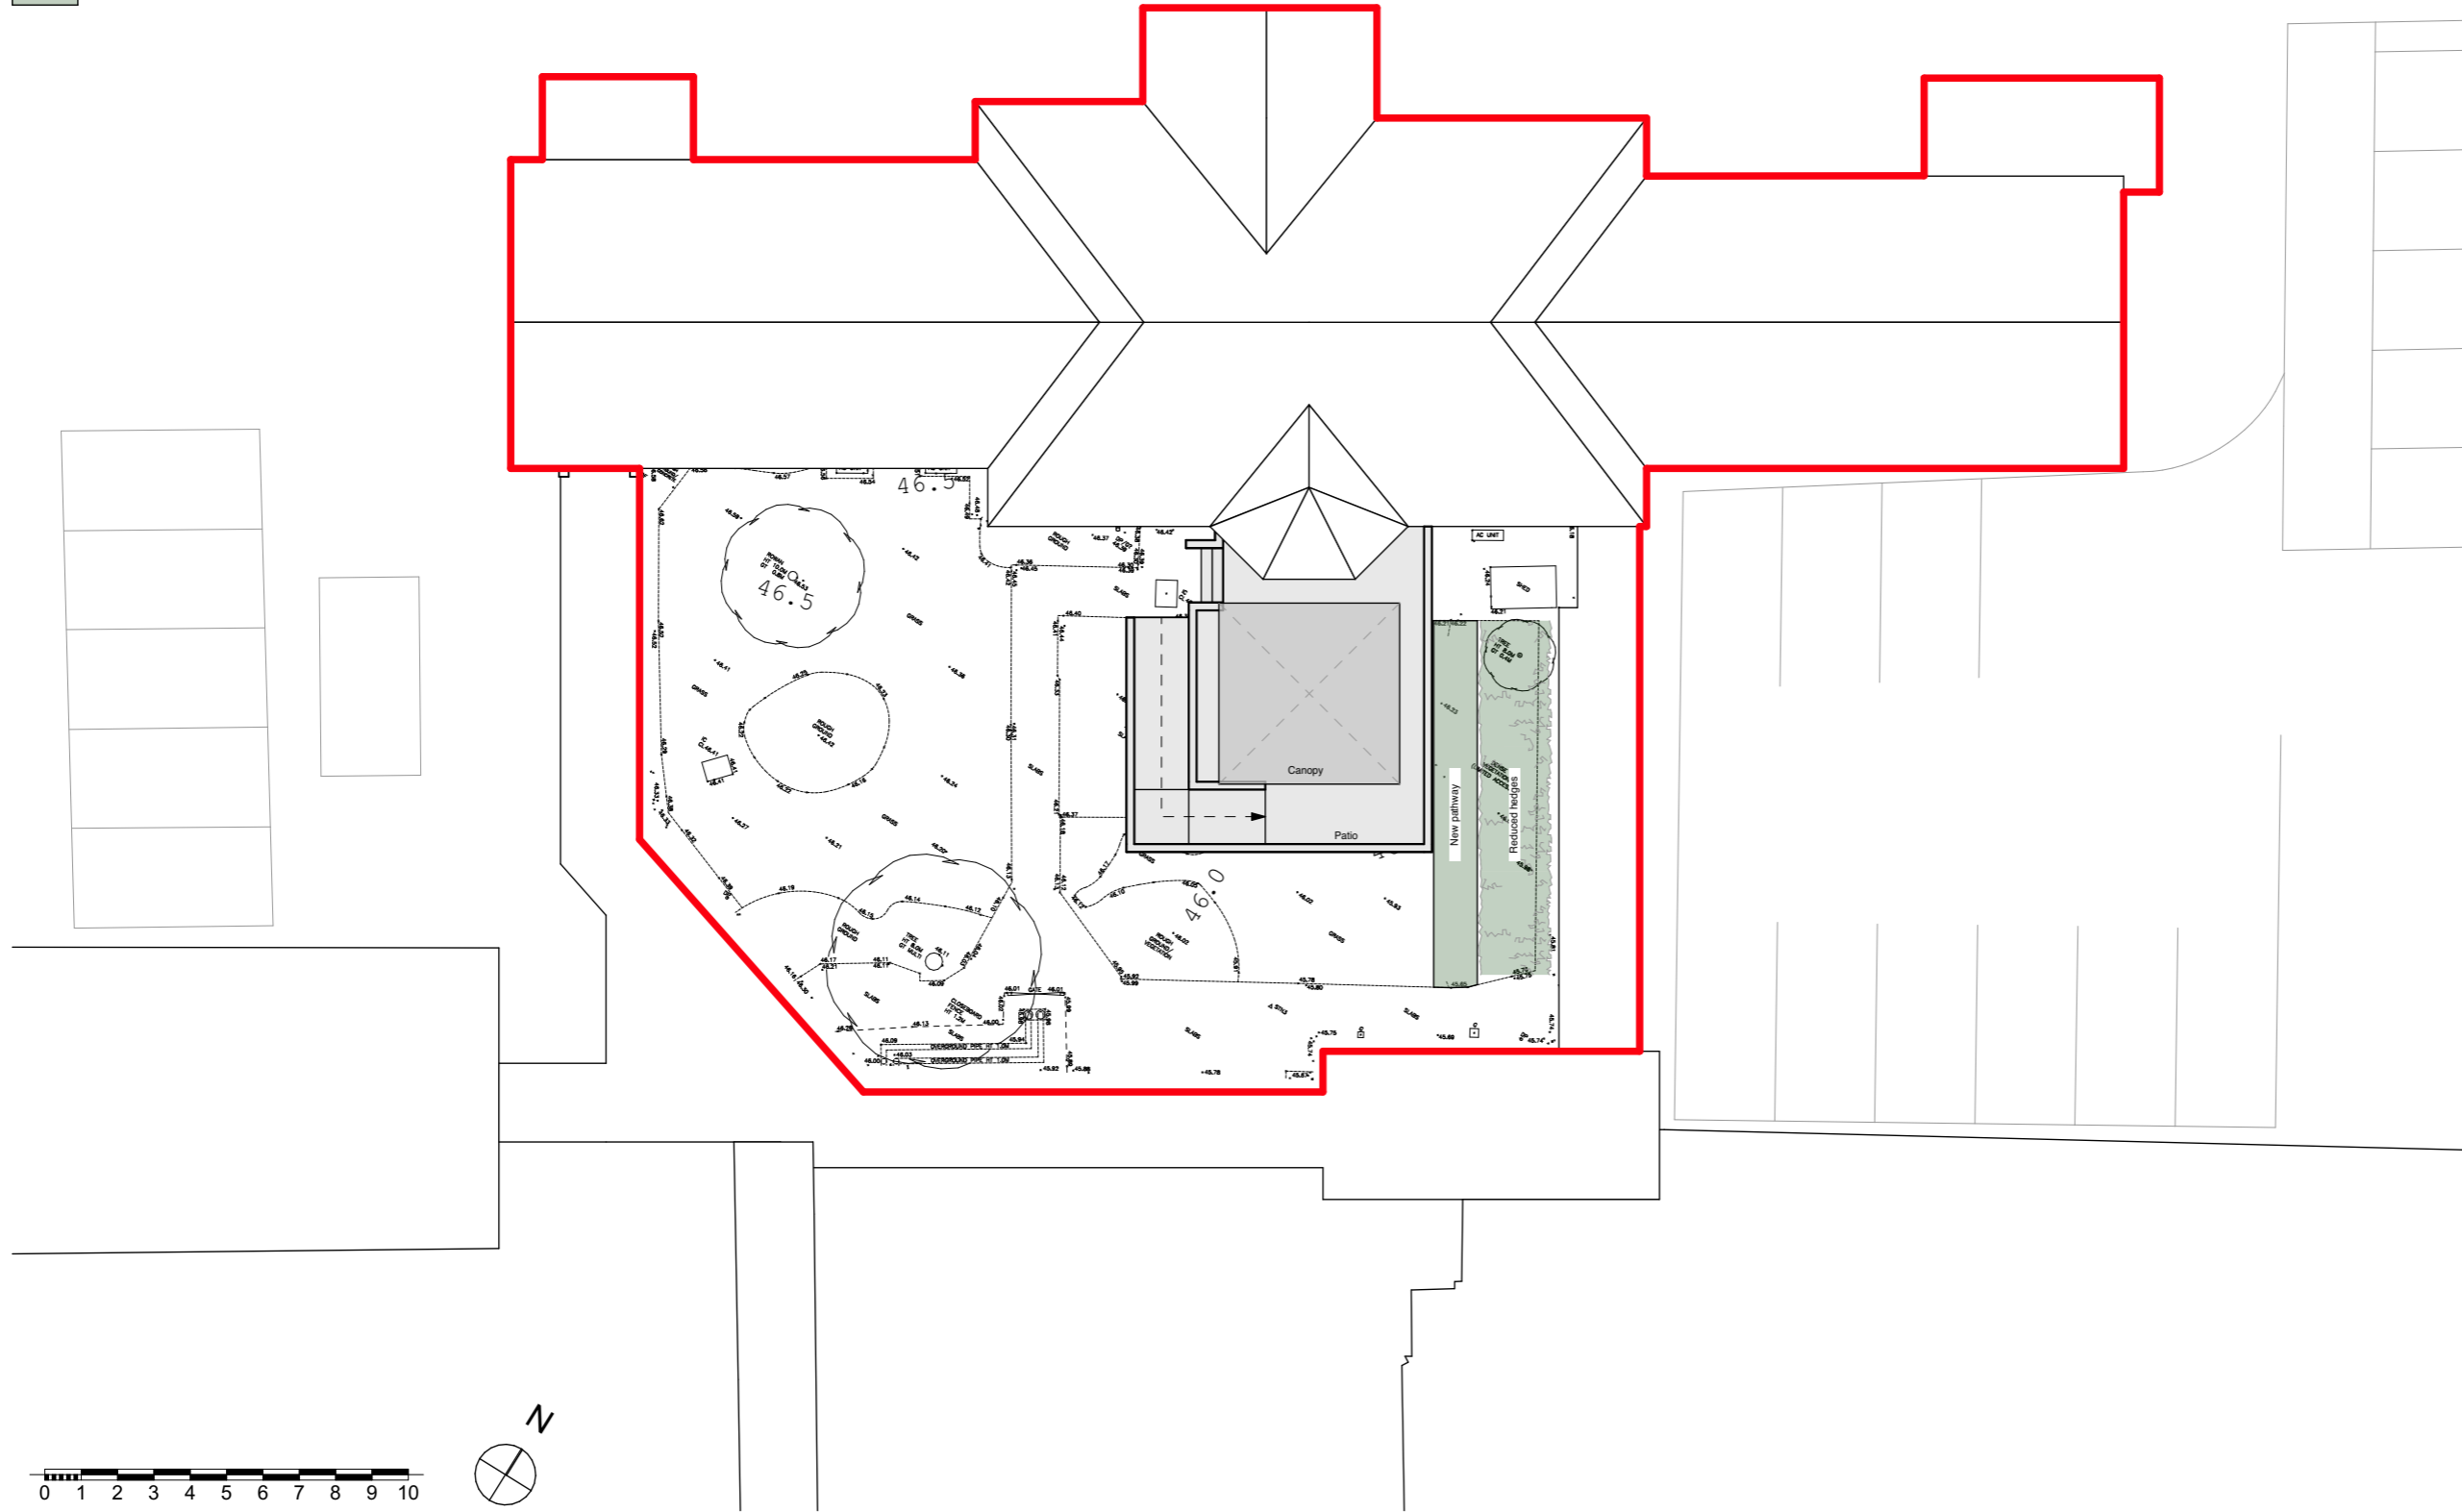

Key

- Site boundary

- Proposed structures

- Proposed landscaping

NOTES

REVISIONS

REV: DATE - DRAWN - CHECKED: NOTES
P01: 02.01.24 - AA - CA: First Issue

PROJECT

Nene House Cafe

CLIENT

Isebrook Hospital

DRAWING TITLE

Proposed Site Plan

DRAWING NO.

6992-P-110

REV

P01

SCALE

1:200@A3

DATE

Apr' 2023

Planning

Gloucester | London | Cardiff
Registered Office: Matthews Warehouse, High Orchard Street,
Gloucester Quays, GL2 5QY (01452) 424234