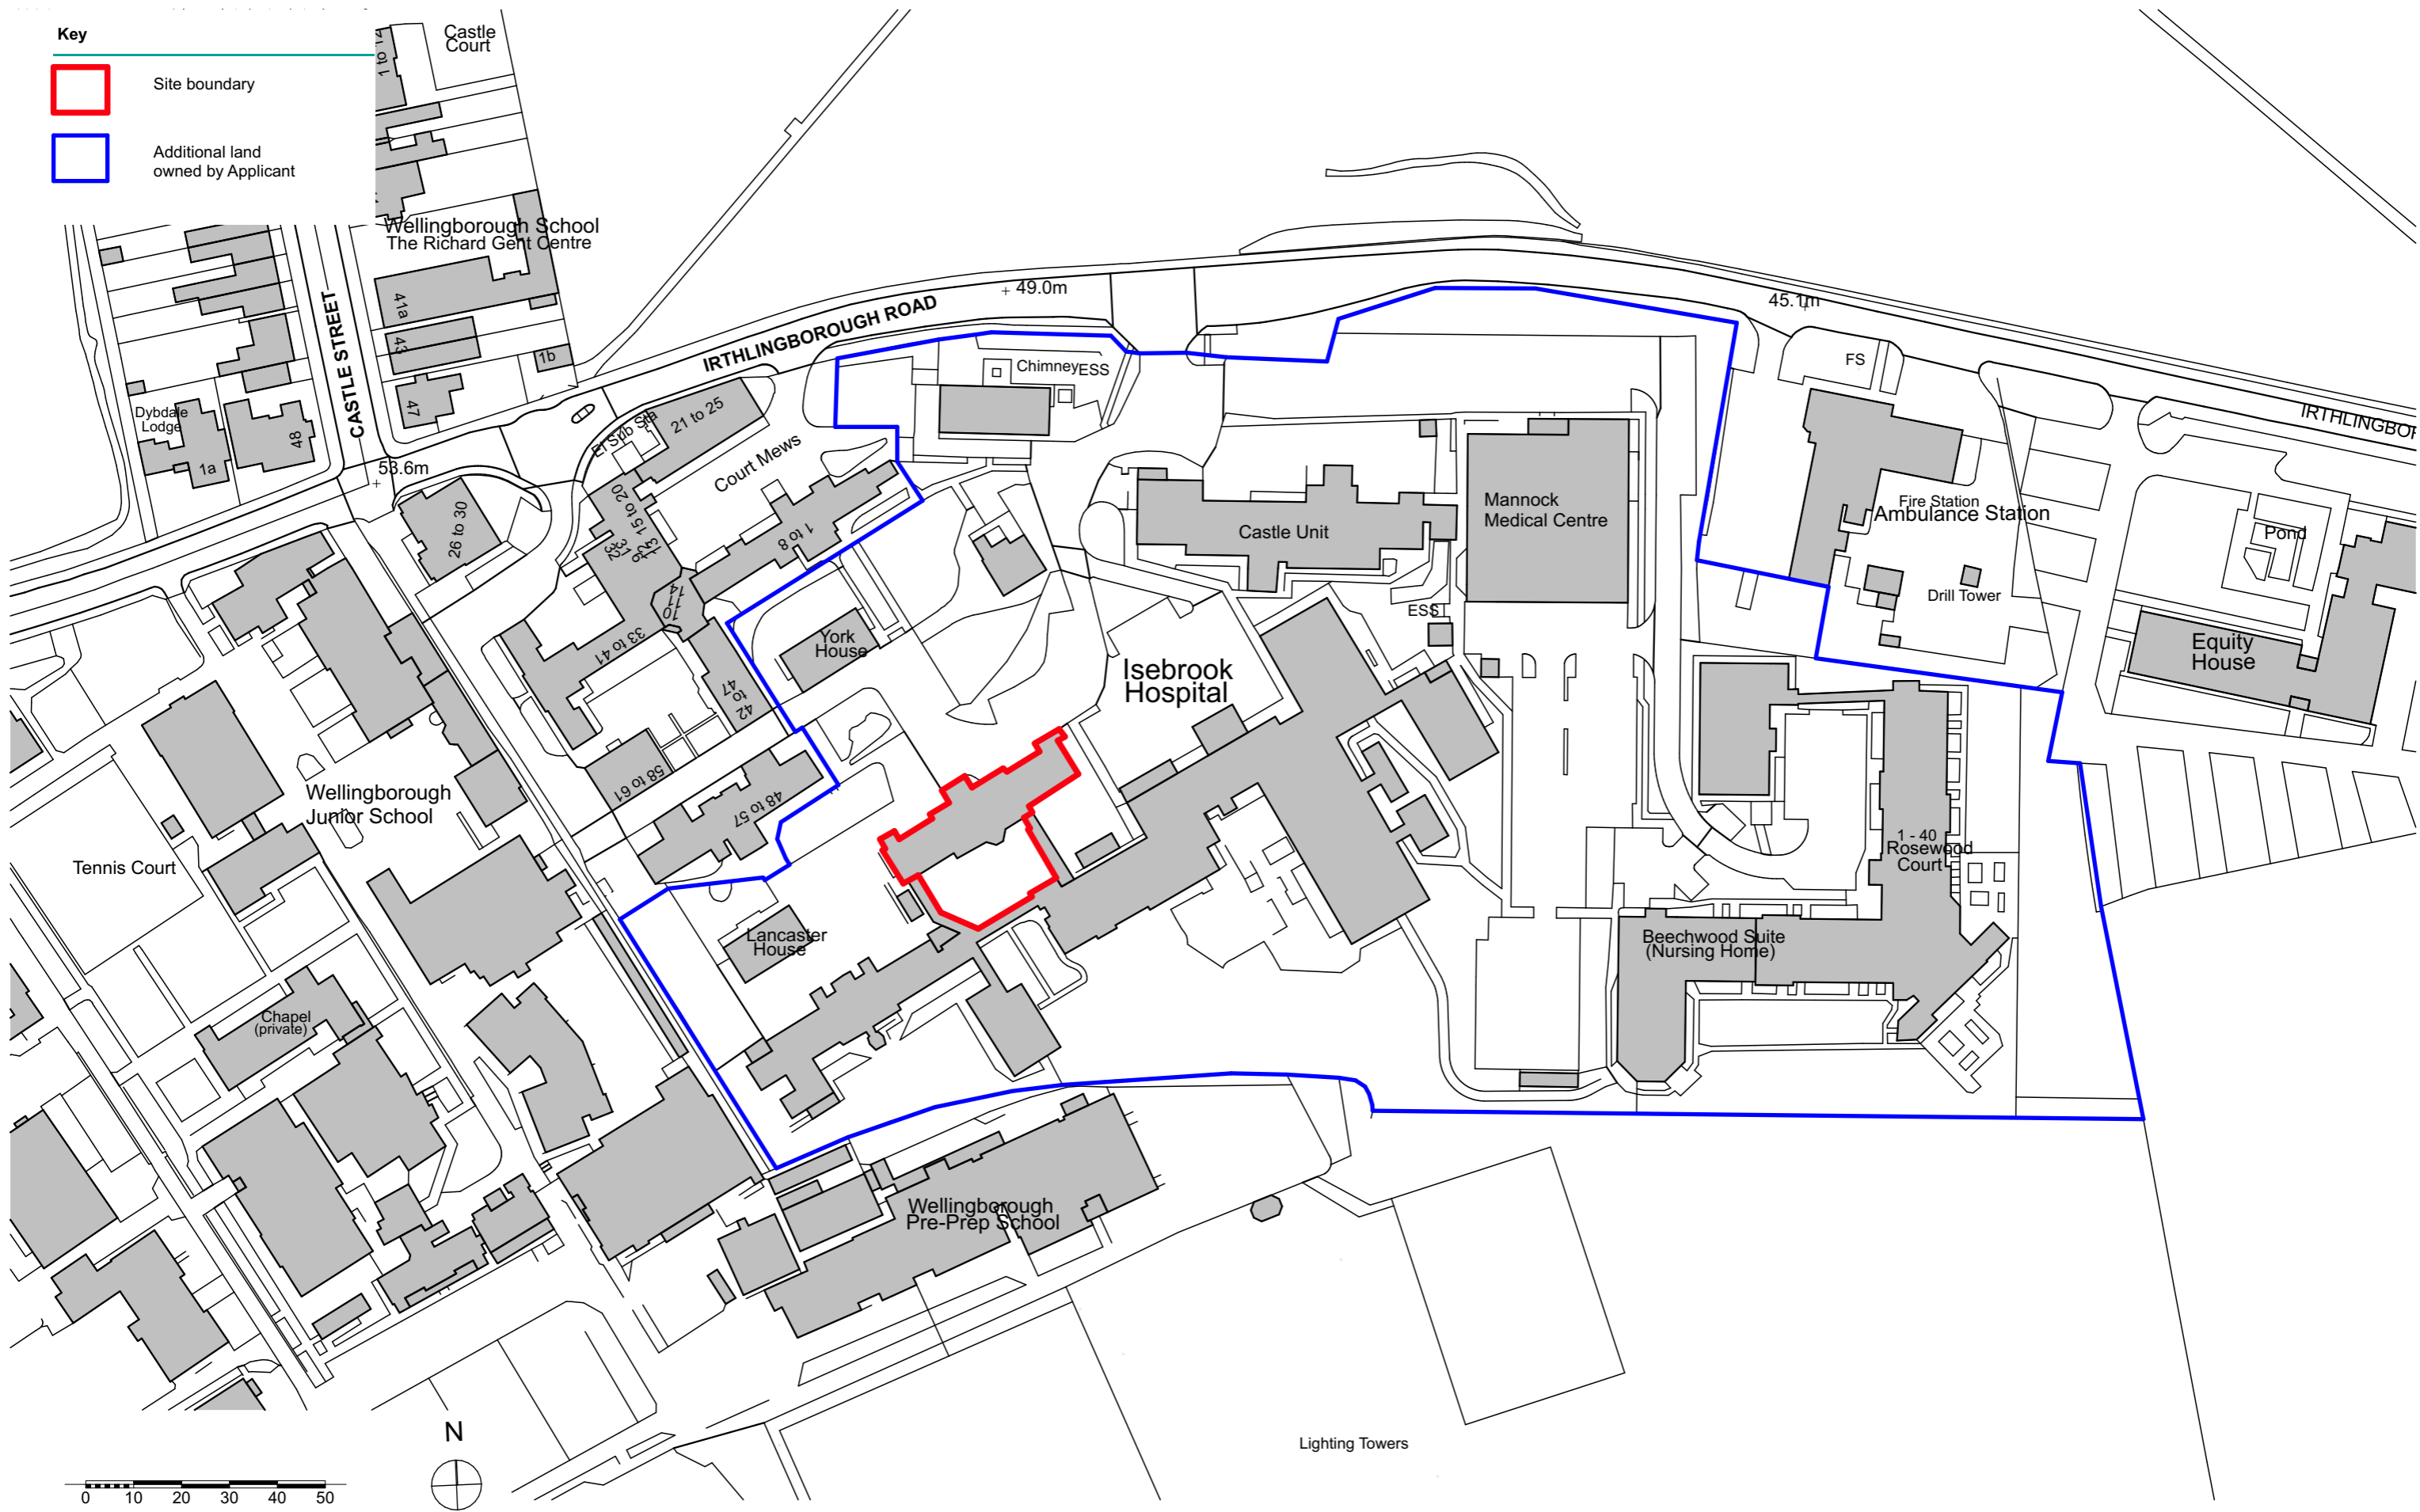

1. **Key**
2. Site boundary
   - Additional land owned by Applicant

Planning

NOTES

REVISIONS

PROJECT

Nene House Cafe

CLIENT

Isebrook Hospital

DRAWING TITLE

Site Location Plan

DRAWING NO.

6992-P-005

REV

P01

SCALE

1:1250@A3

DATE

Apr' 2023

Gloucester | London | Cardiff
Registered Office: Matthews Warehouse, High Orchard Street,
Gloucester Quays, GL2 5QY (01452) 424234