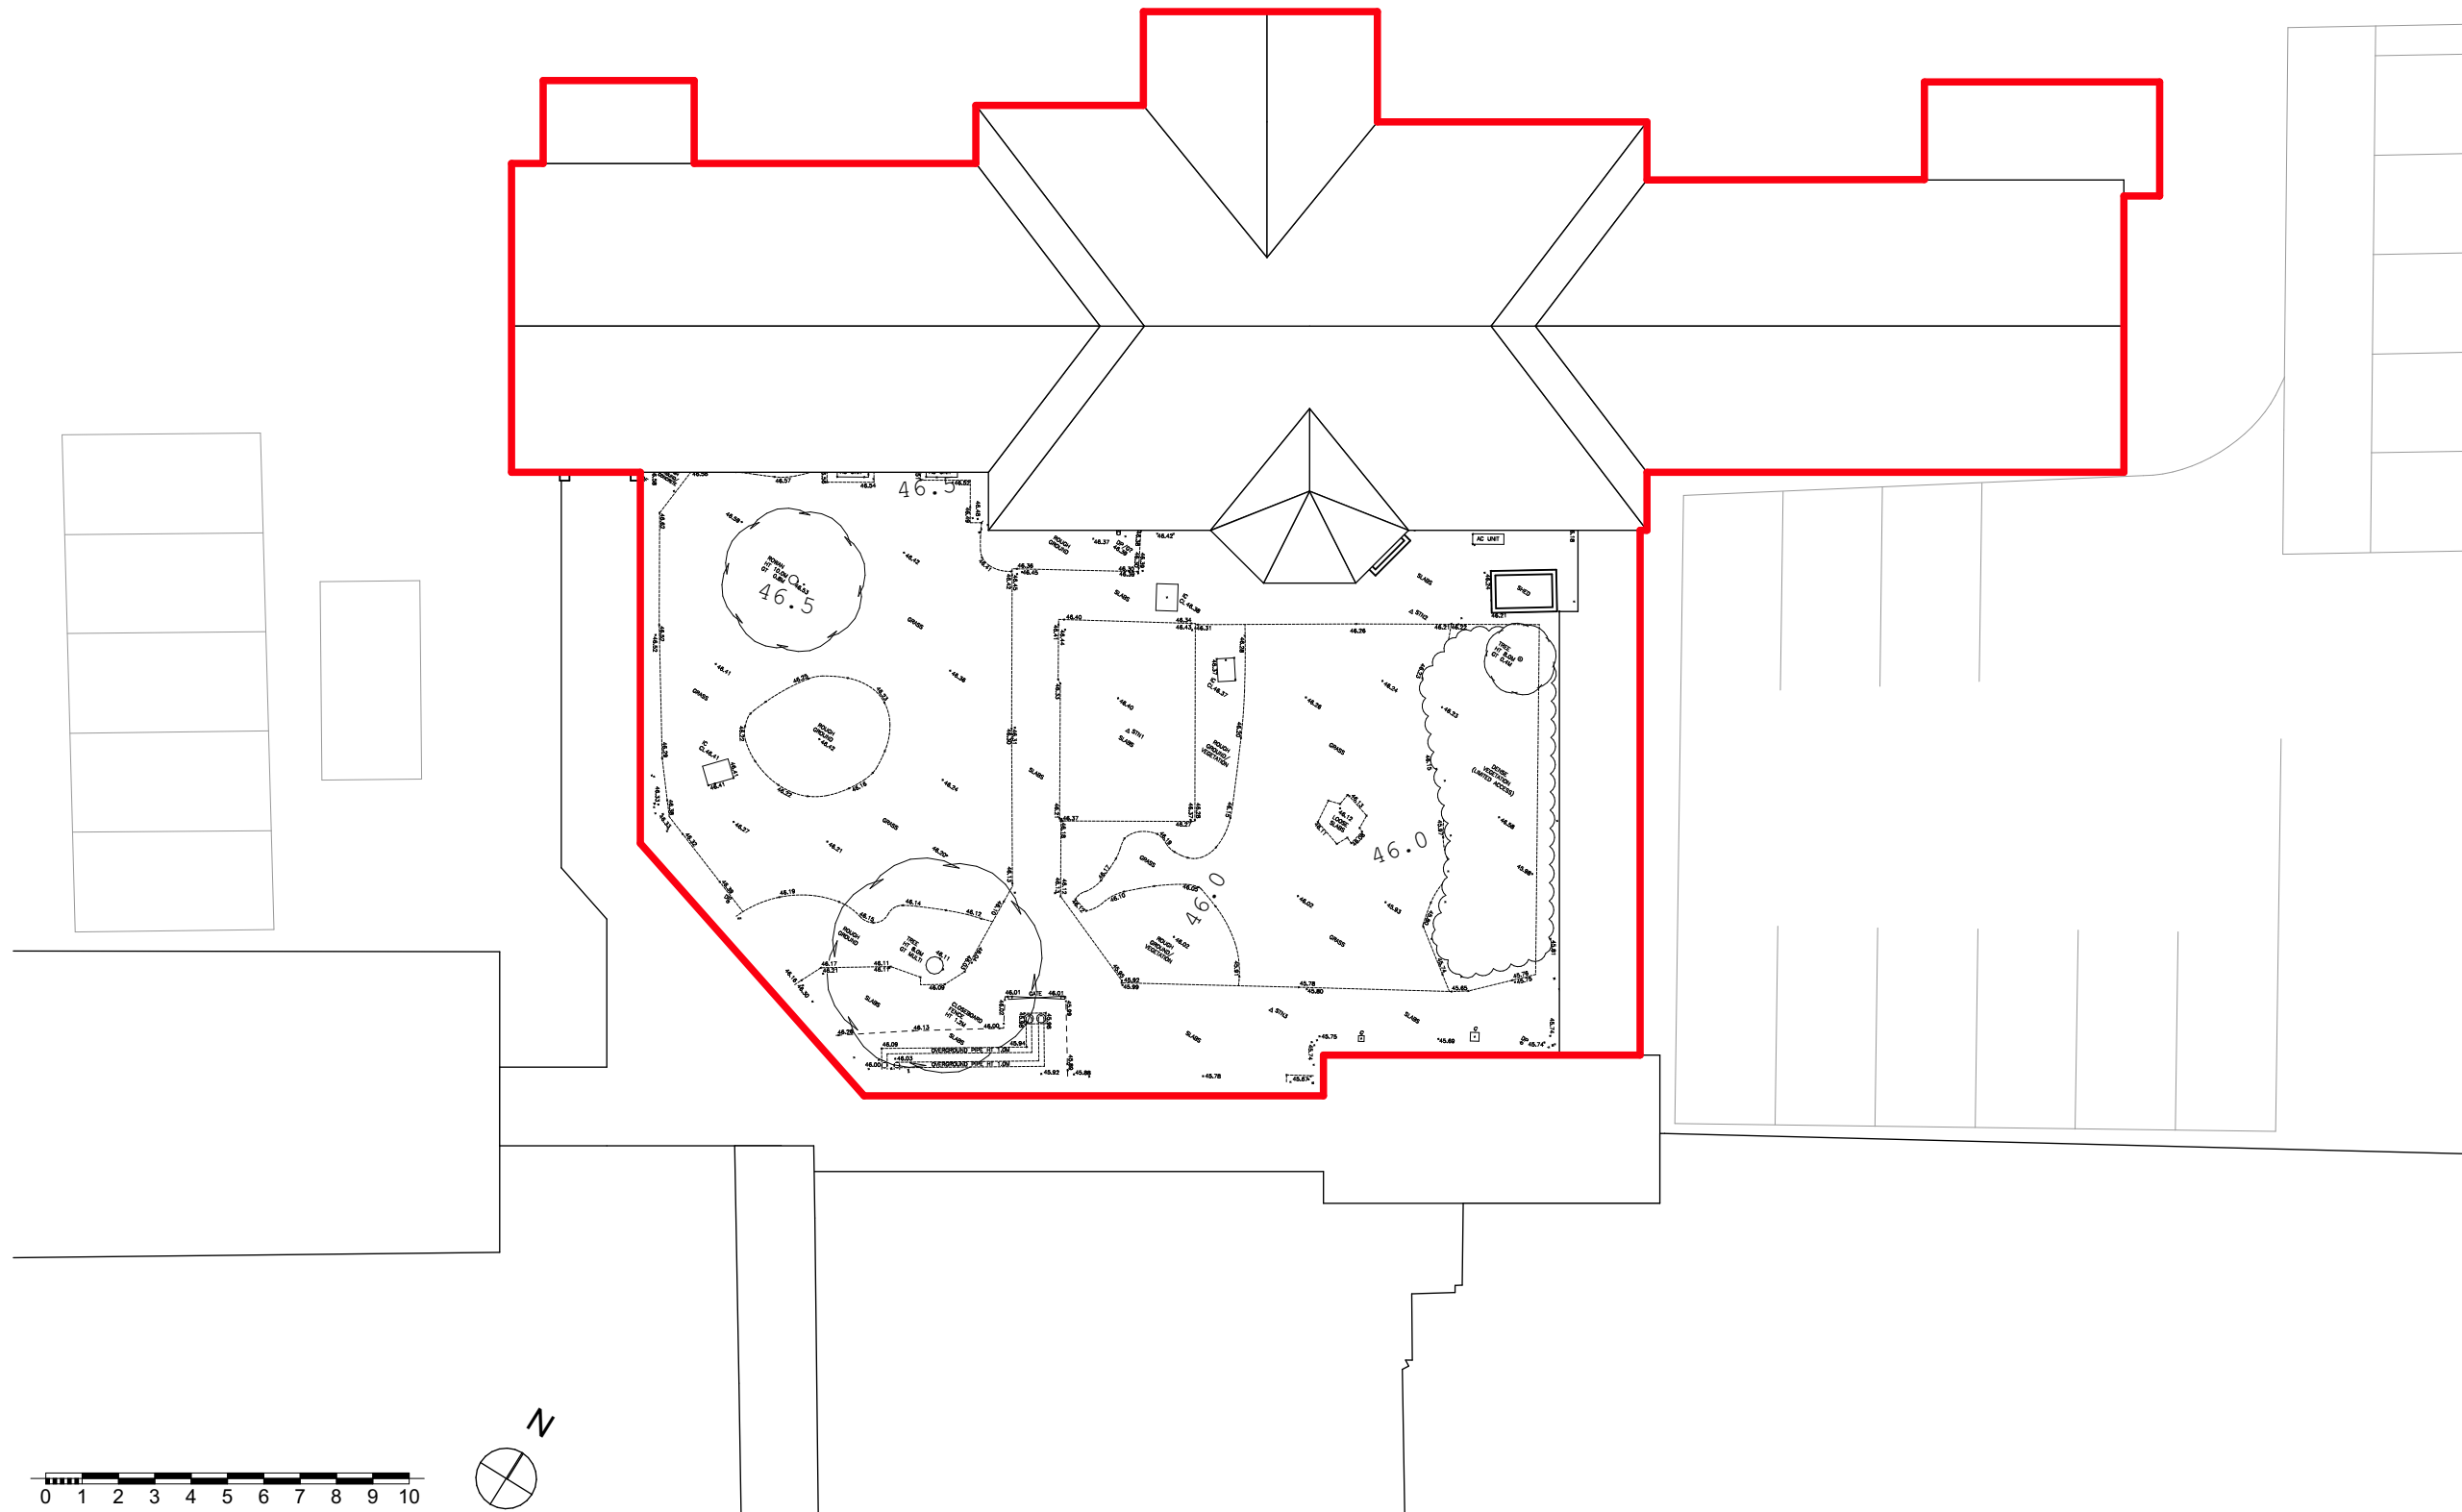

Key

Site boundary

Proposed structures

NOTES

REVISIONS

REV: DATE - DRAWN - CHECKED: NOTES
P01: 02.01.24 - AA - CA: First Issue

PROJECT

Nene House Cafe

CLIENT

Isebrook Hospital

DRAWING TITLE

Existing Site Plan

DRAWING NO.

6992-P-100

REV

P01

SCALE

1:200@A3

DATE

Apr' 2023

Planning

Gloucester | London | Cardiff
Registered Office: Matthews Warehouse, High Orchard Street,
Gloucester Quays, GL2 5QY (01452) 424234