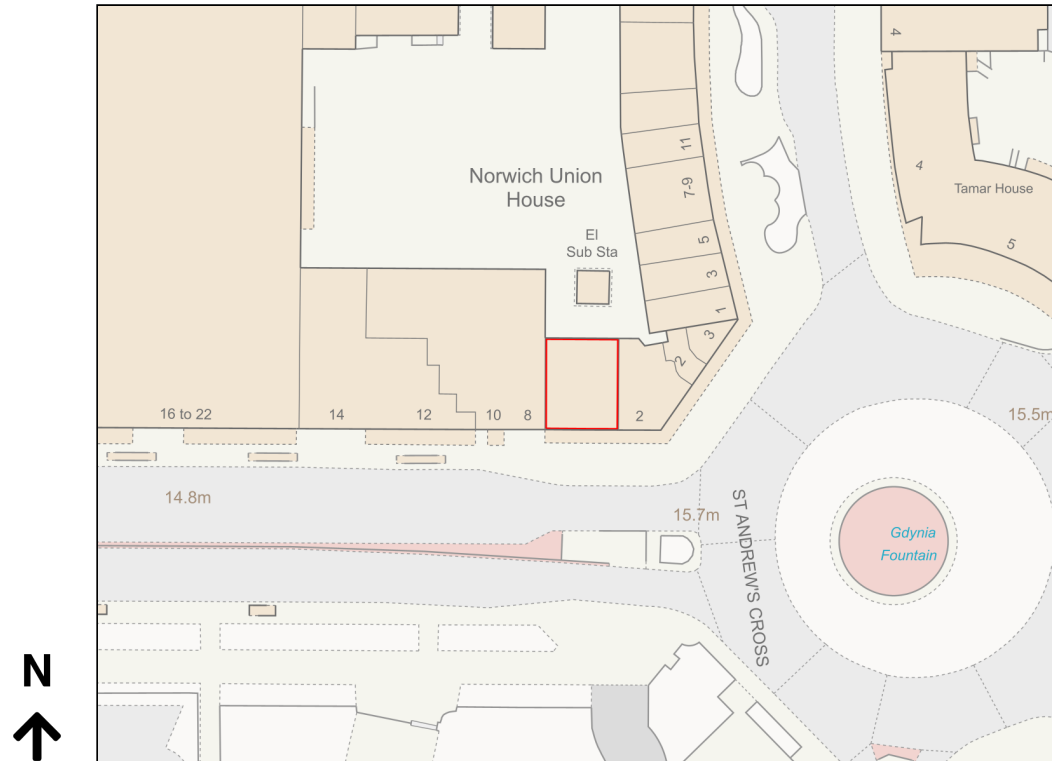

# Location Plan

Site Address: 4-6, Royal Parade, Plymouth, PL1 1DS

Date Produced: 19-Feb-2024

Scale: 1:1250 @A4

Planning Portal Reference: PP-12818648v1