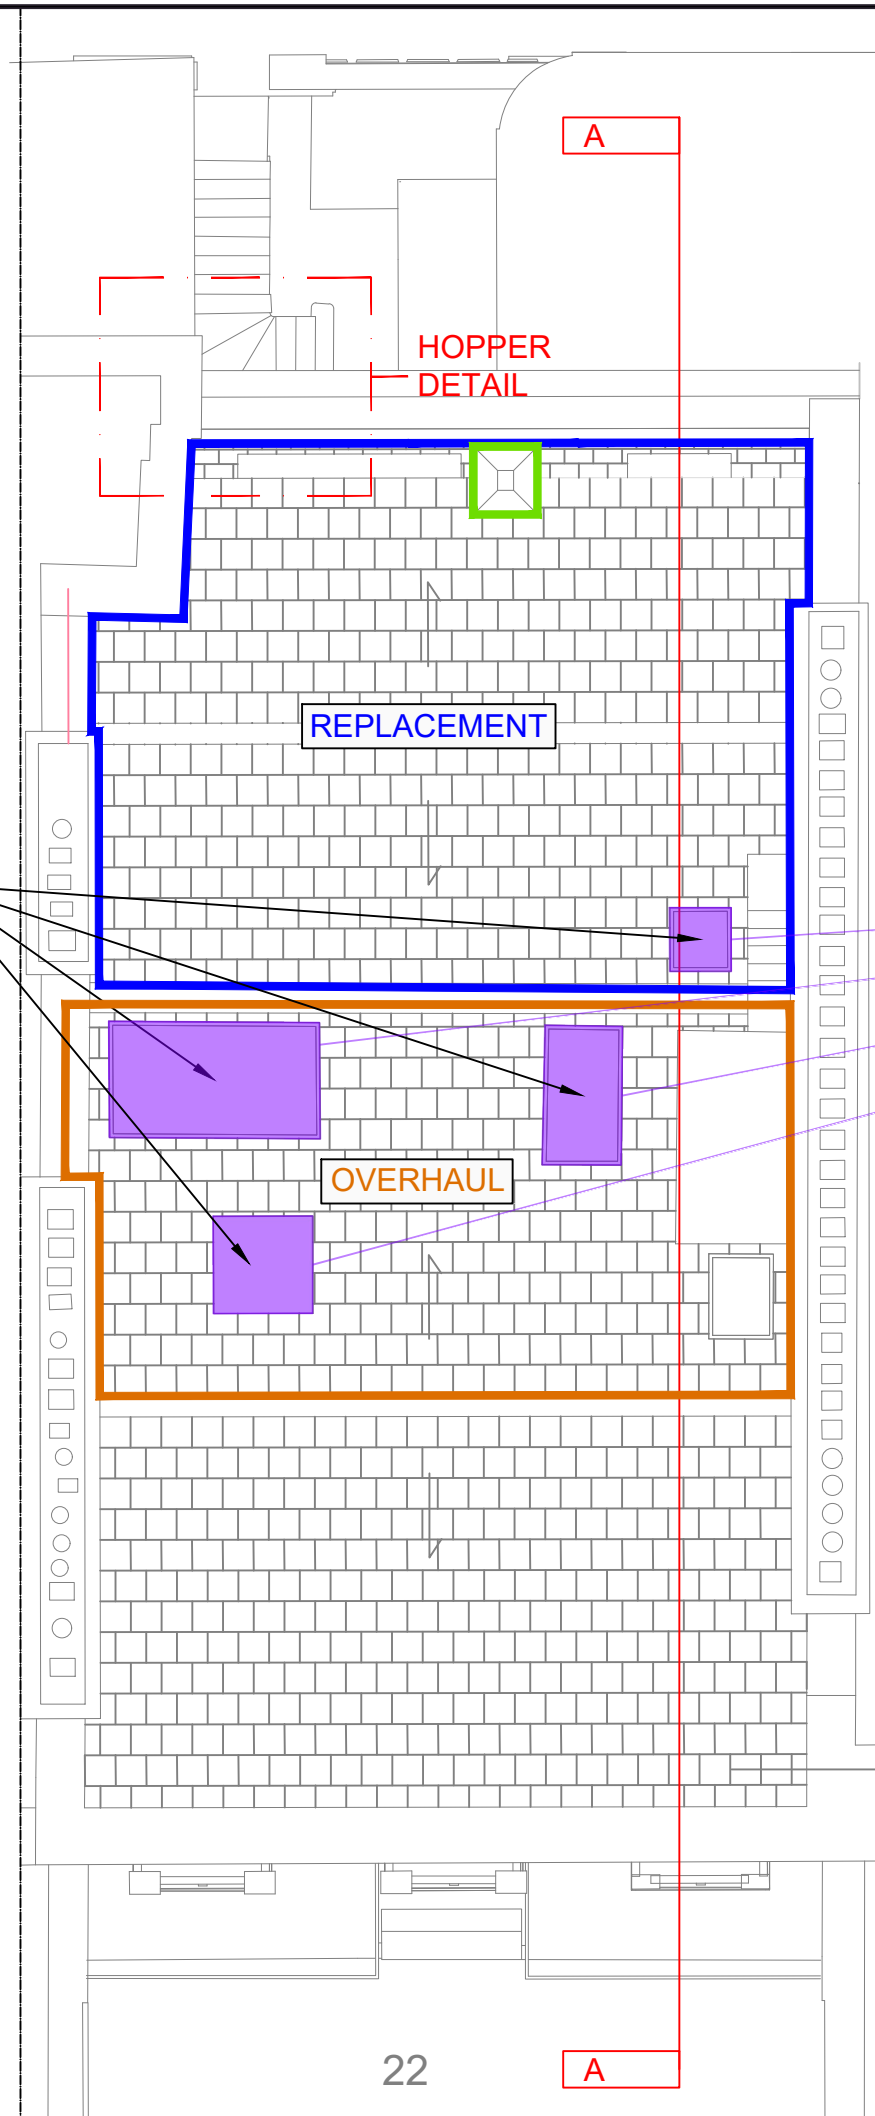

SCALE - 1:100  
PLAN VIEW

23

22

19-21

GENERAL NOTES:

Photograph of rooflights to be replaced like for like.

REV	DESCRIPTION	DATE
-----	-------------	------

**PROJECT INFORMATION**  
 © Copyright Anstey Horne & Co. Ltd  
 This drawing is the property of Anstey Horne & Co. Ltd. All rights reserved.  
 This drawing should not be reproduced without permission.  
 Do not scale from drawing - all dimensions to be verified on site.

**CLIENT:** 22 HYDE PARK GARDENS  
FREEHOLD LTD

**PROJECT TITLE:** 22 HYDE PARK GARDENS  
LONDON  
W2 2LY

**DRAWING TITLE:** PLAN VIEW  
PROPOSED ROOF LAYOUT  
ROOFLIGHT DETAILS

LEAD: / UPDATED: ML	DATE: 30/11/2023	SCALE: 1:100	<b>A3</b>
------------------------	---------------------	--------------	-----------

<b>DRAWING No:</b> BSC1073_101_02	<b>REVISION:</b> 02
--------------------------------------	------------------------

Site Plan