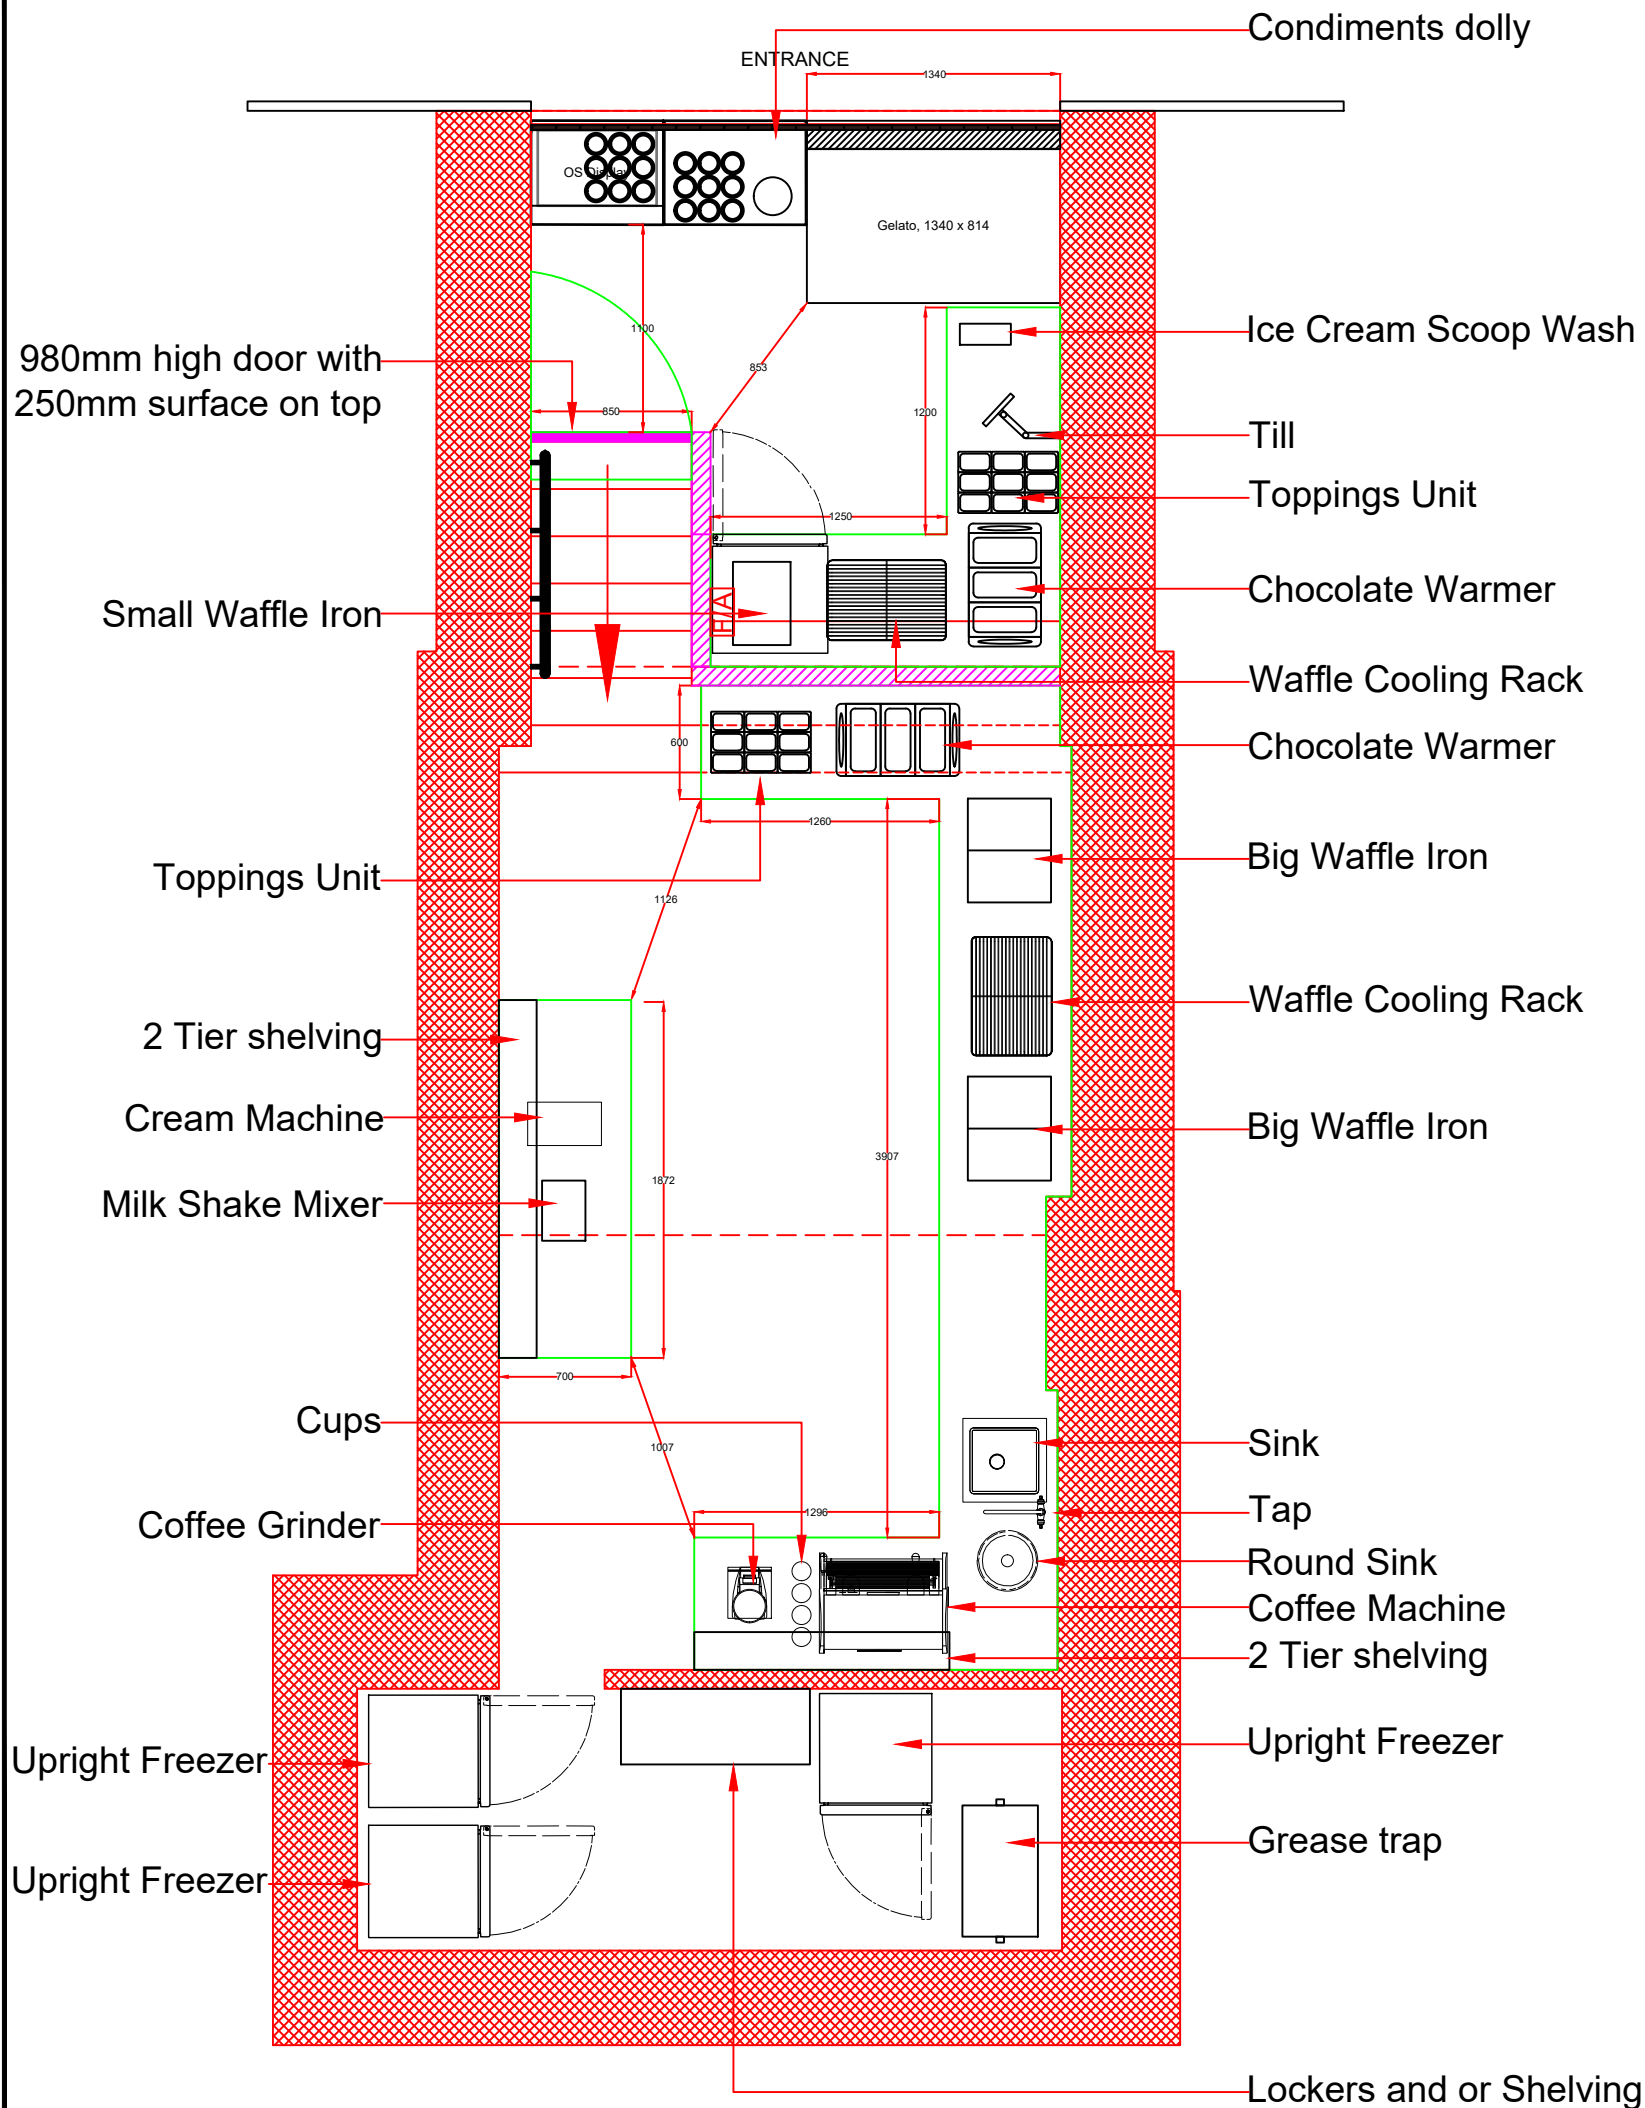

GENERAL NOTES:

D	JW	CONDIMENTS TROLLEY WIDTH INCREASED ADDED MORE DETAIL ON SHOPFRONT	23/11/23
C	JW	WALL LAYOUTS SLIGHTLY AMENDED TO SURVEY CHANGED LAYOUT OF EQUIPMENT	26/10/23
B	JW	ELEVATIONS, SERVICE PAGES & TECHNICAL DRAWINGS ADDED	06/10/23
A	JW	AMENDED ARCHWAY, STAIRS, ELEVATIONS ADDED STAIRS HAND RAIL	26/09/23

DATE: 05/09/23 DRAWN BY JW A3@1:40

JOB NAME & ADDRESS:
WAFFLEMEISTER
ABOVE COUNTER
LAYOUT

ABOVE COUNTER

14784-01-03

Access360 Ltd, Ilgars Manor, Workhouse Lane,
South Woodham Ferrers, Essex CM3 8RD.
t. 0845 074 5656