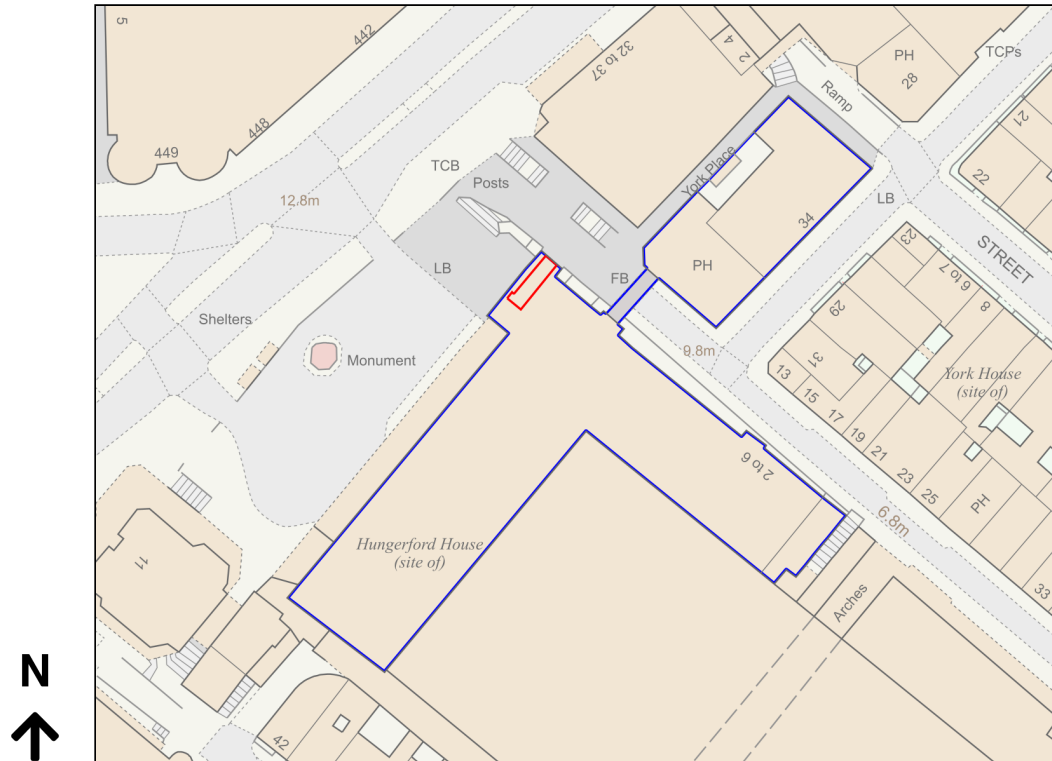

Location Plan

Site Address: Fone Experts, 2, Villiers Street, London, WC2N 6NQ

Date Produced: 05-Feb-2024

Scale: 1:1250 @A4

Planning Portal Reference: PP-12733045v1