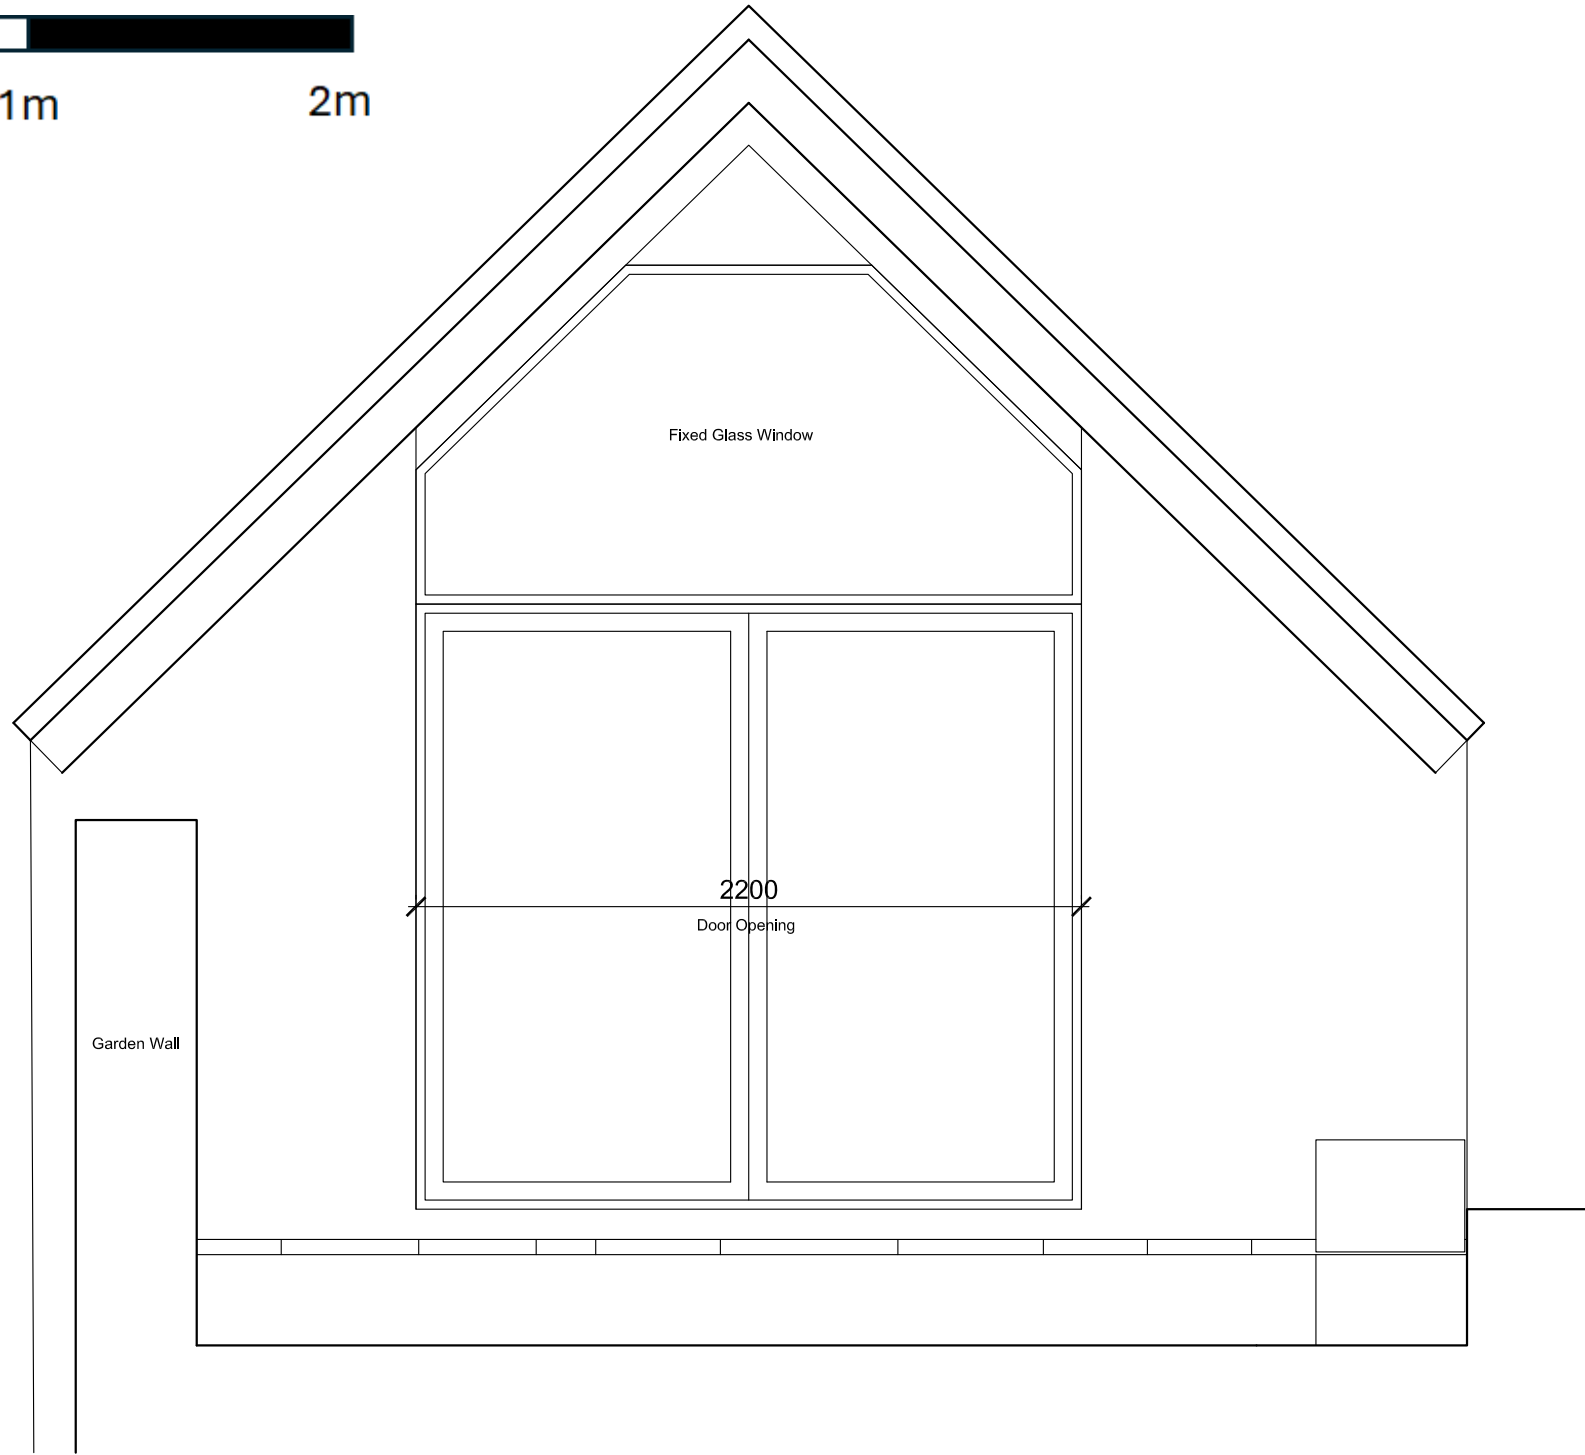

0 1m 2m

Fixed Glass Window

2200

Door Opening

Garden Wall

ADDRESS: The Old Bakery, High Street, Norton St Philip.  
BA2 7LG

PROJECT: The Old Bakery Garden Room  
TITLE: Proposed Garden Room End Elevation (ENE)  
SCALE: 1:25 @A4 DATE: 01/02/2024