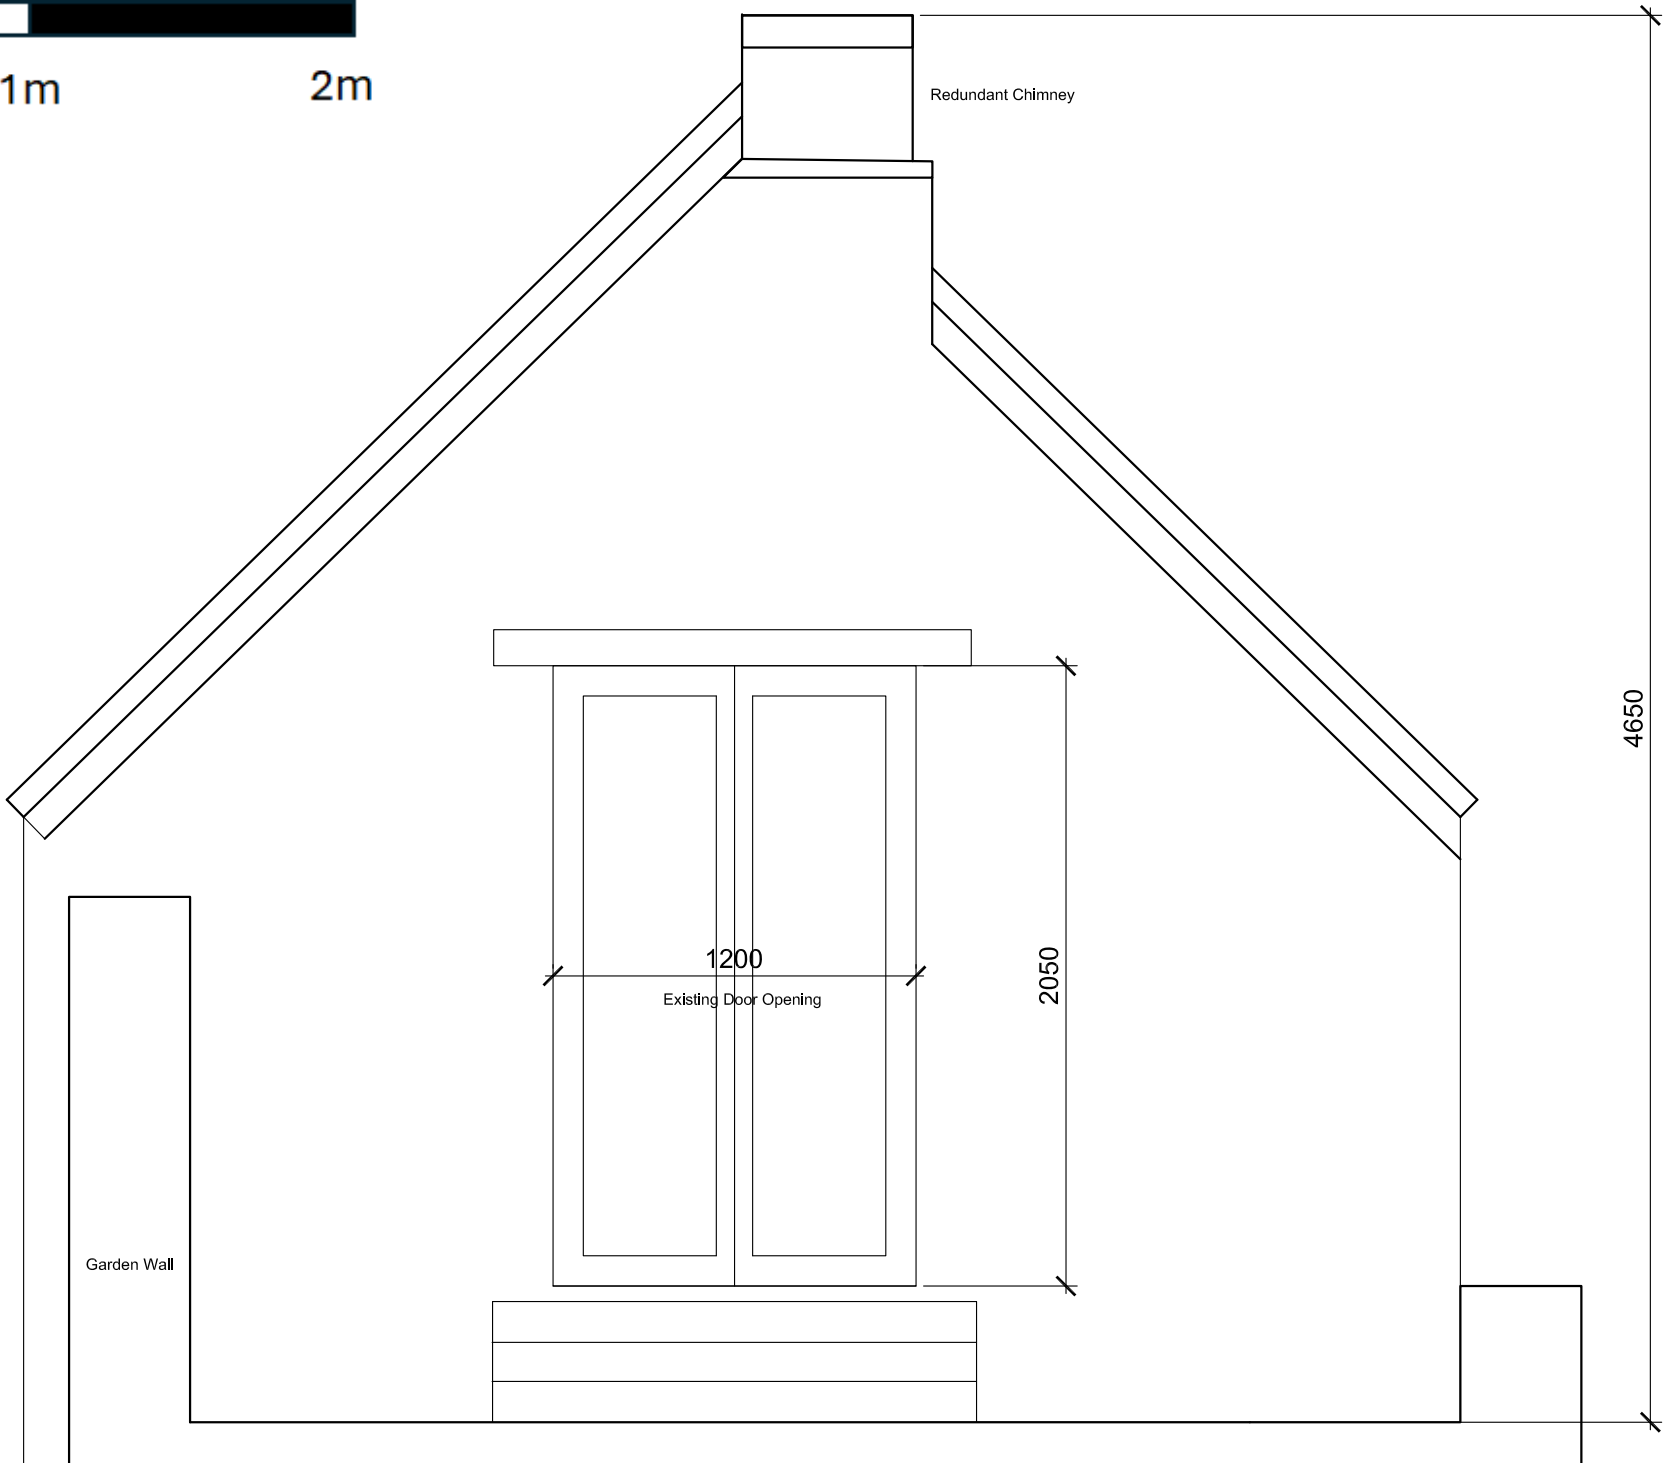

0 1m 2m

ADDRESS: The Old Bakery, High Street, Norton St Philip.
BA2 7LG

PROJECT: The Old Bakery Garden Room
TITLE: Existing Garden Room End Elevation (ENE)
SCALE: 1:25 @A4 DATE: 01/02/2024