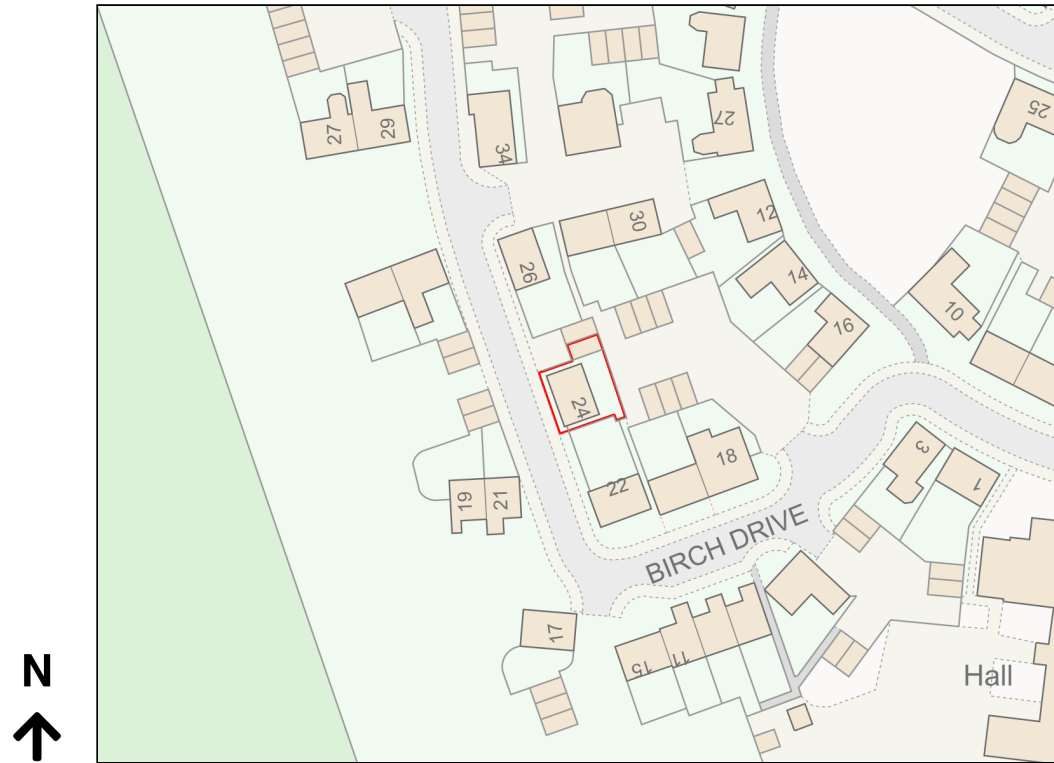

# Location Plan

Site Address: 24, Birch Drive, Bradwell Village, Burford, OX18 4XH

Date Produced: 12-Feb-2024

Scale: 1:1250 @A4

Planning Portal Reference: PP-12782358v1