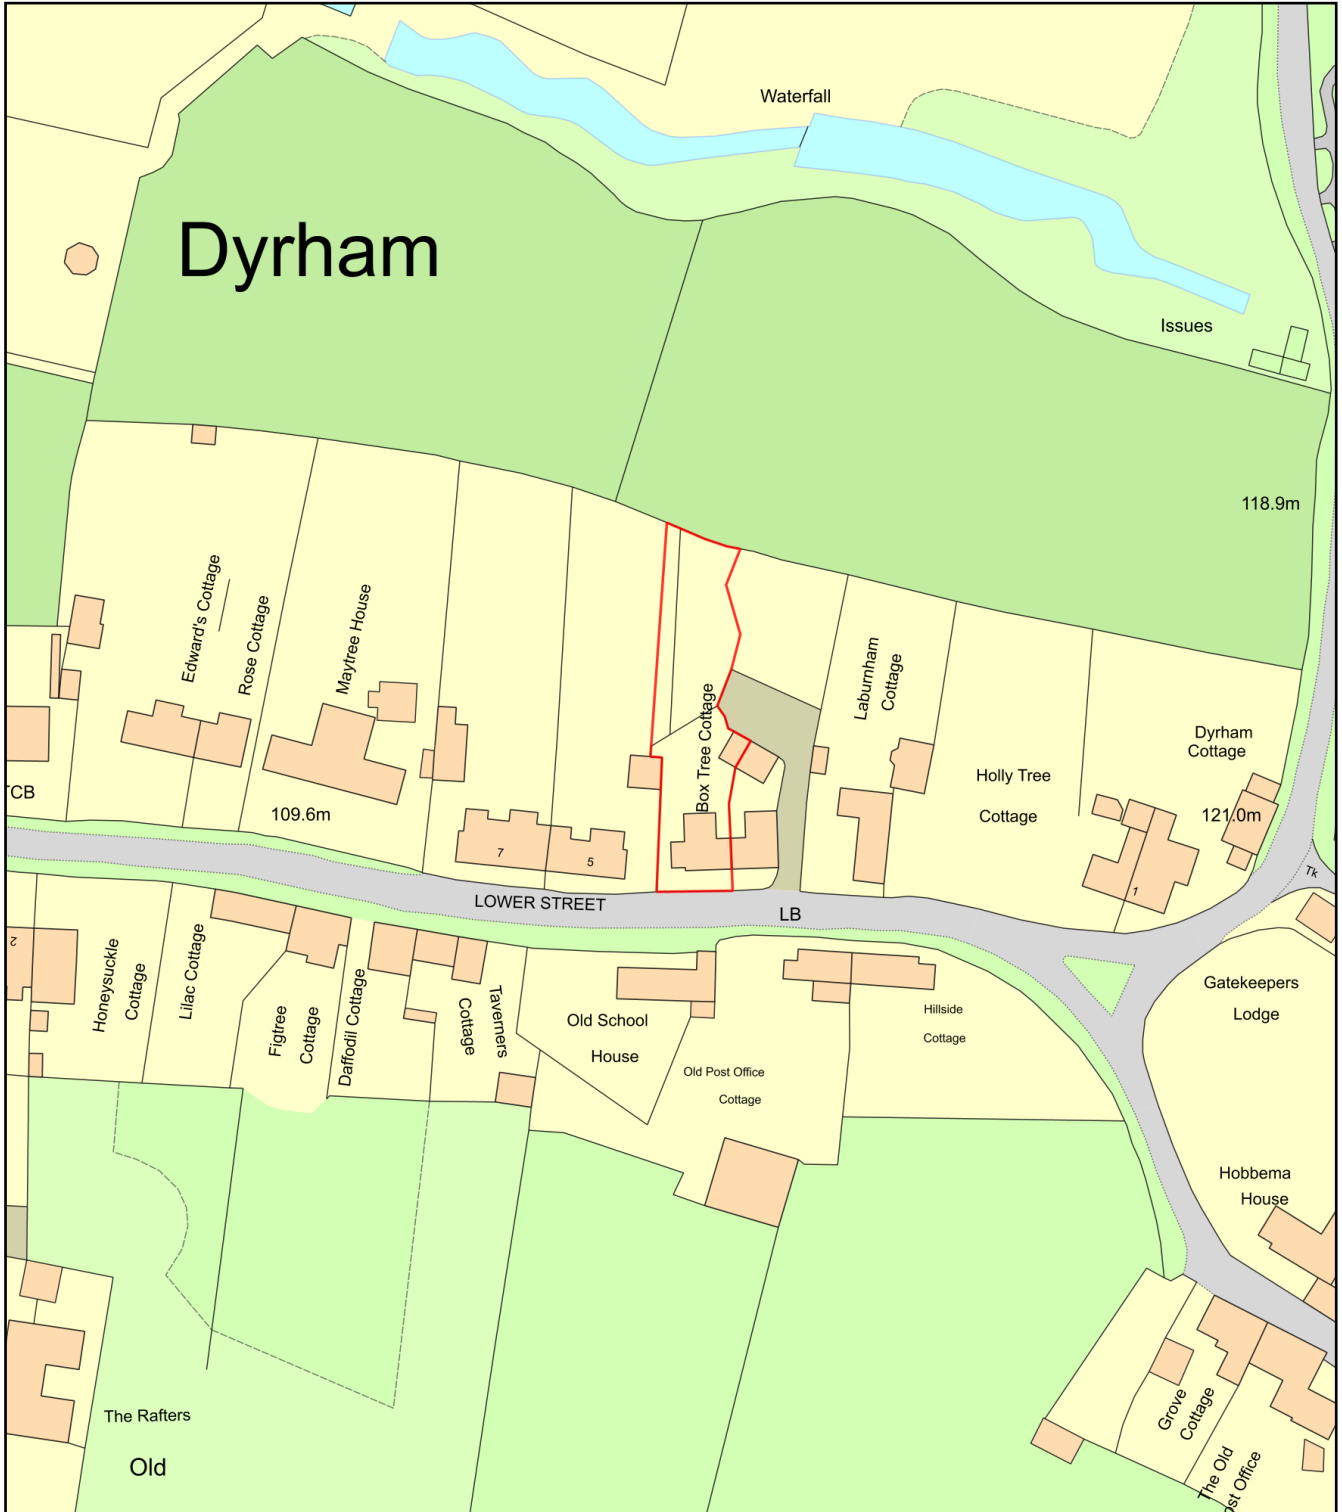

Location Plan - SN14 8EU

Plan Produced for: Michelle Vellacott
Date Produced: 14 Feb 2024
Plan Reference Number: TQRQM24044100742058
Scale: 1:1250 @ A4