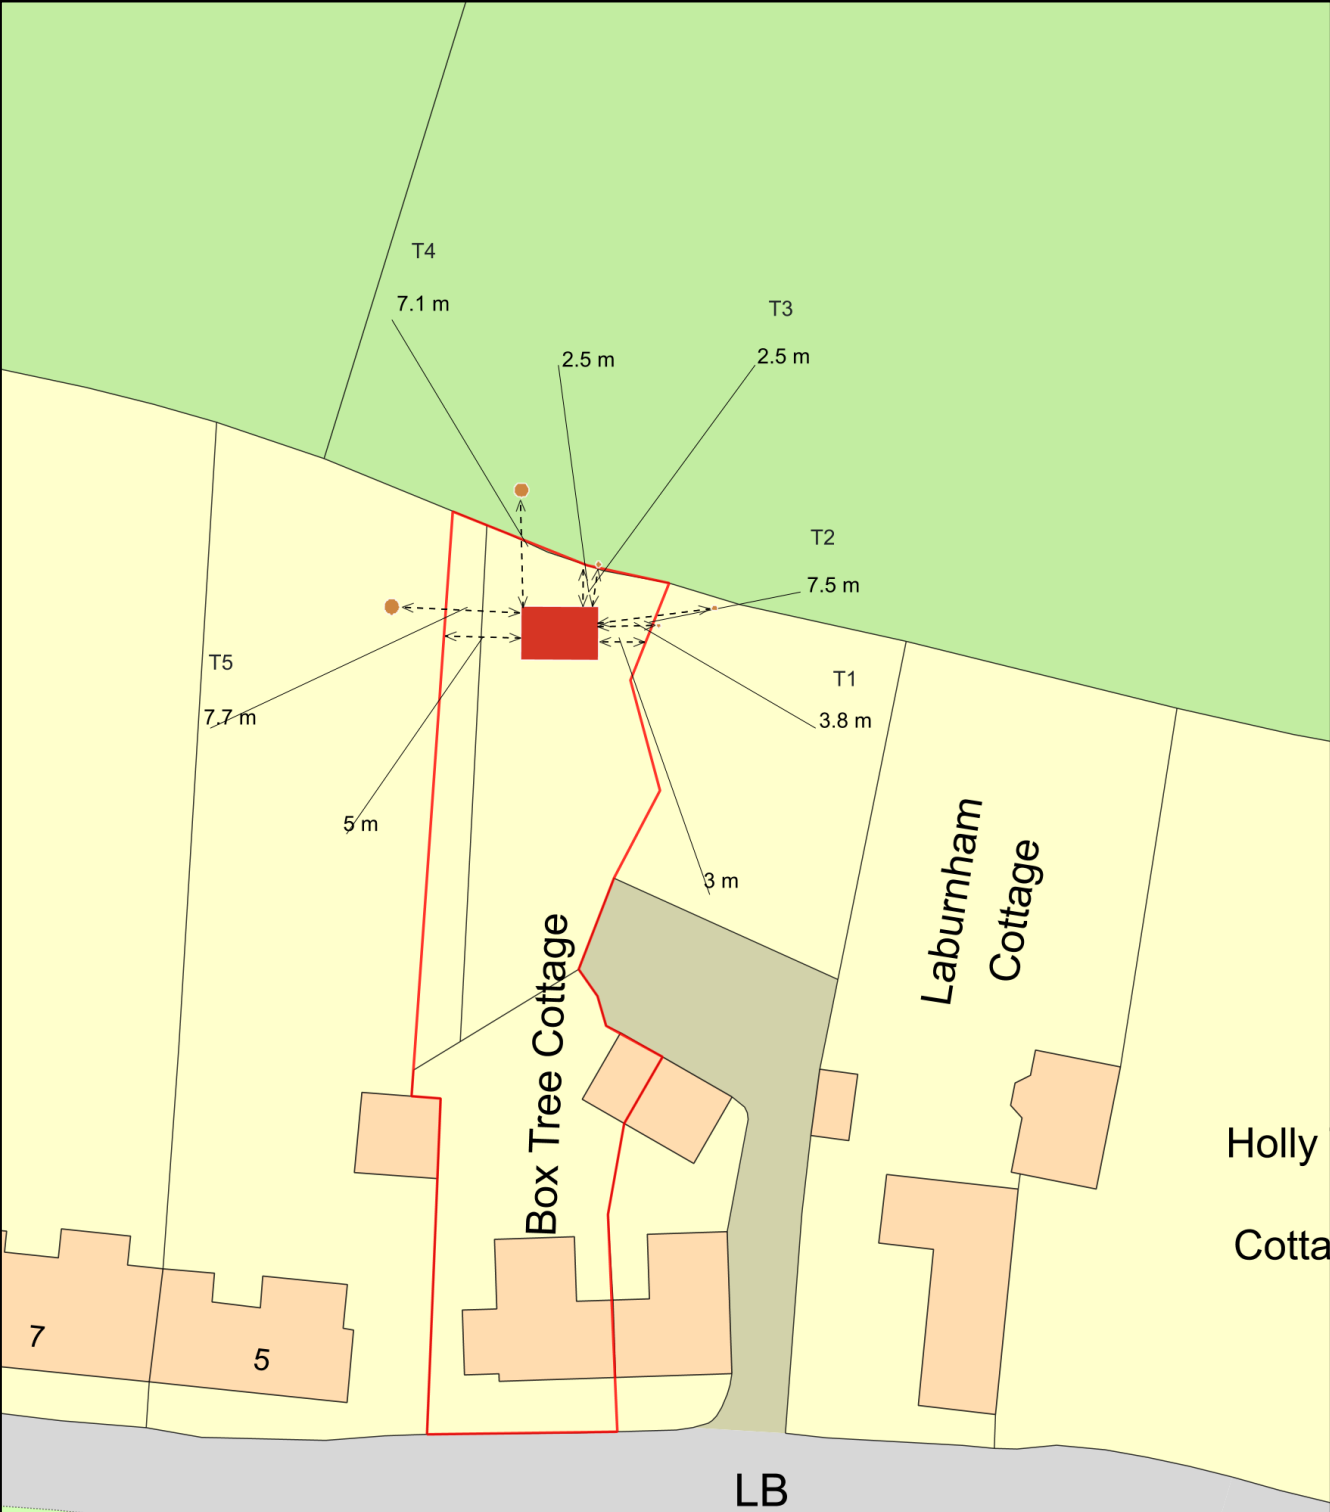

# Block Plan - SN14 8EU

Plan Produced for: Michelle Vellacott  
Date Produced: 20 Feb 2024  
Plan Reference Number: TQRQM24045092839041  
Scale: 1:500 @ A4