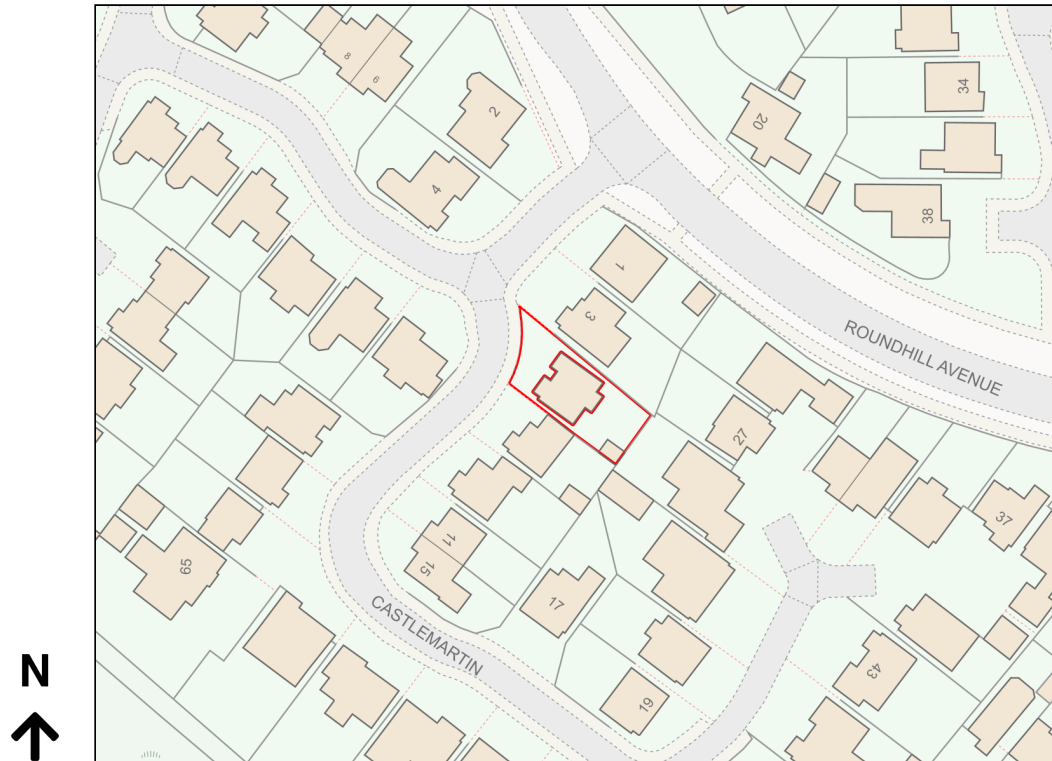

Location Plan

Site Address: 5, Castlemartin, Ingleby Barwick, TS17 5BA

Date Produced: 21-Feb-2024

Scale: 1:1250 @A4

Planning Portal Reference: PP-12772451v2