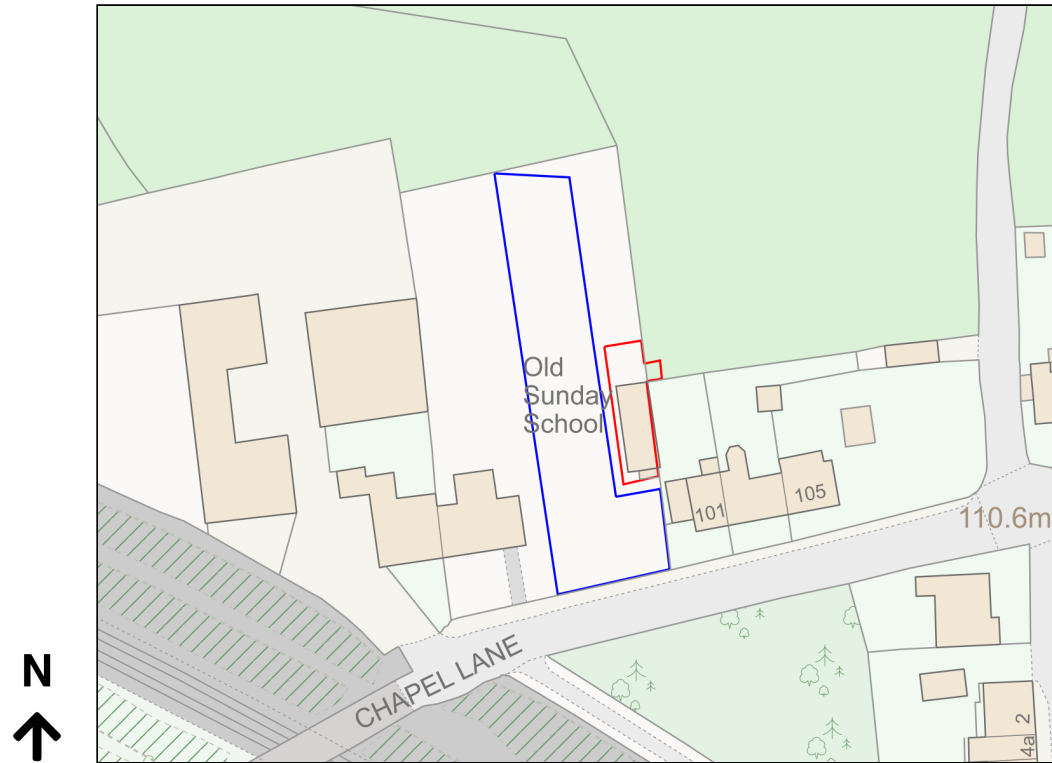

Location Plan

Site Address: Old Sunday School, Chapel Lane, Houghton, PR5 0RY

Date Produced: 20-Jan-2024

Scale: 1:1250 @A4

Planning Portal Reference: PP-12563555v1