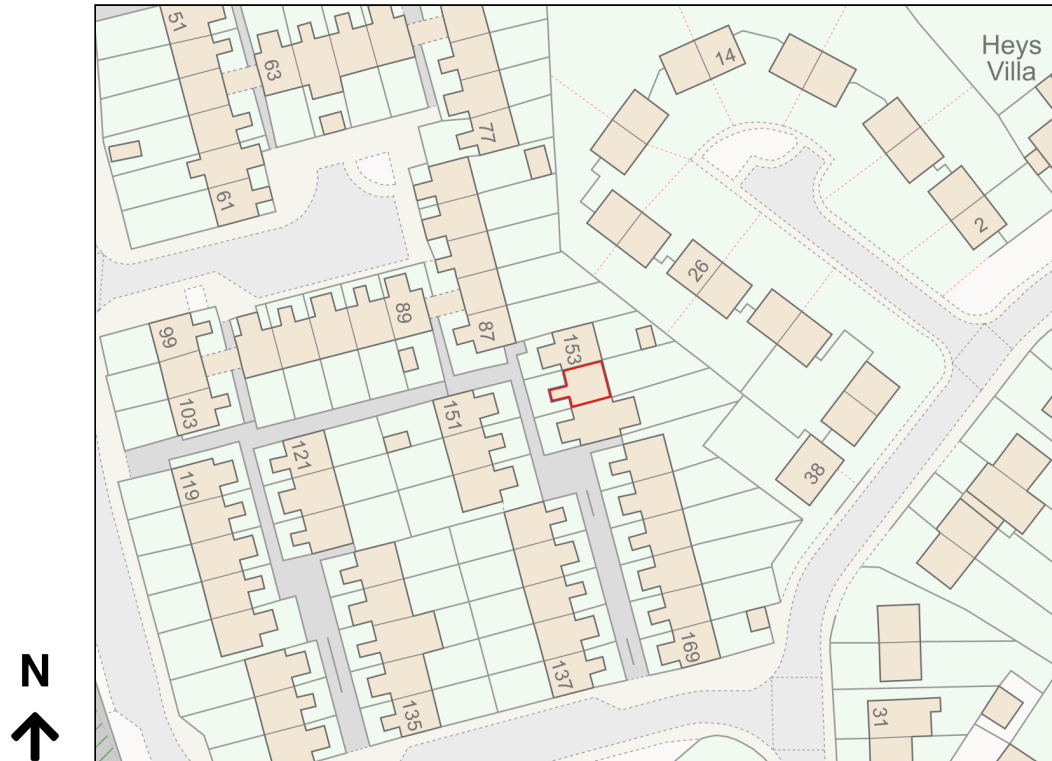

Location Plan

Site Address: 155, Longfield Avenue, Coppull, PR7 4QH

Date Produced: 06-Feb-2024

Scale: 1:1250 @A4

Planning Portal Reference: PP-12332206v1