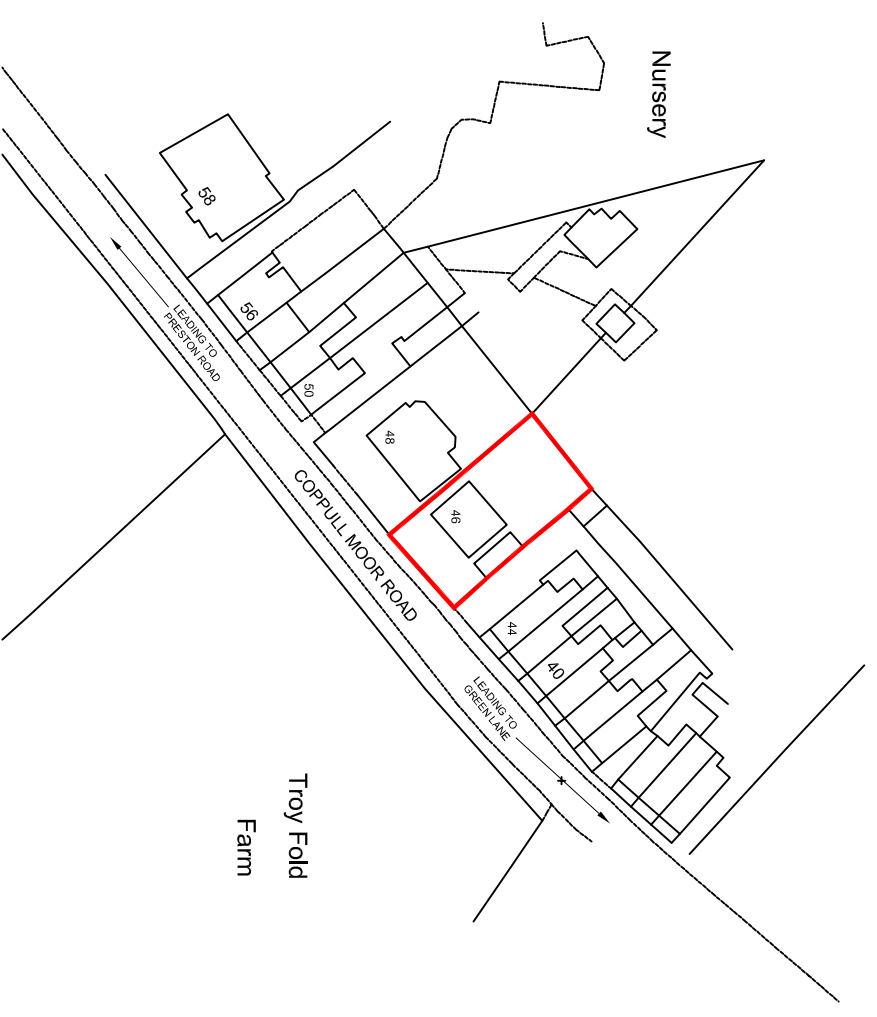

**BLOCK PLAN**  
SCALE 1:500 @ A3

**LOCATION PLAN**  
SCALE 1:1250 @ A3

**Troy Fold Farm**

PLAN GRID NORTH

PROJECT: 46 COPPULL MOOR LANE  
COPPULL  
CHORLEY  
PR7 5JH

CLIENT: JORDAN LUCY

Drawing Title

Project No: 2348-PL-01

Date: NOV 2023

Scale: 1:1250/ 1:500 @ A3

LOCATION AND BLOCK PLANS

Phase: PLANNING