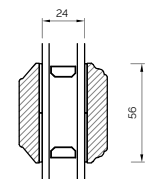

TRANSOM

BONDED BARS

25MM BONDED BAR

40MM BONDED BAR

56MM BONDED BAR

EXTERNAL GLAZED 92MM FRAME SECTIONS

HEAD AND SOLE

MULLION

JAMB

TRANSOM

BONDED BARS

25MM BONDED BAR

40MM BONDED BAR

56MM BONDED BAR

INTERNAL GLAZED 68MM FRAME SECTIONS

HEAD AND SOLE

MULLION

JAMB

TRANSOM

BONDED BARS

25MM BONDED BAR

40MM BONDED BAR

56MM BONDED BAR

INTERNAL GLAZED 92MM FRAME SECTIONS

HEAD AND SOLE

MULLION

JAMB

TRANSOM

The A-series Collection, French And Single Doors

92MM FRENCH DOOR OPEN OUT

92MM FRENCH DOOR OPEN IN

92MM SINGLE DOOR OPEN OUT