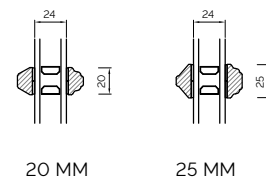

95MM BOX INTERNAL GLAZED

80MM BOX INTERNAL GLAZED

95MM BOX EXTERNAL GLAZED

80MM BOX EXTERNAL GLAZED

OVOLO BONDED BARS

LAMBS TONGUE BONDED BARS

The 1811 Sliding Sash Collection, Spiral Balance

160MM SPIRAL BALANCE INTERNAL GLAZED

160MM SPIRAL BALANCE/MOULDED FRAME PROFILE INTERNAL GLAZED

160MM SPIRAL BALANCE EXTERNAL GLAZED

160MM SPIRAL BALANCE/MOULDED FRAME PROFILE EXTERNAL GLAZED

OVOLO BONDED BARS

LAMBS TONGUE BONDED BARS

The Scotdoor Collection