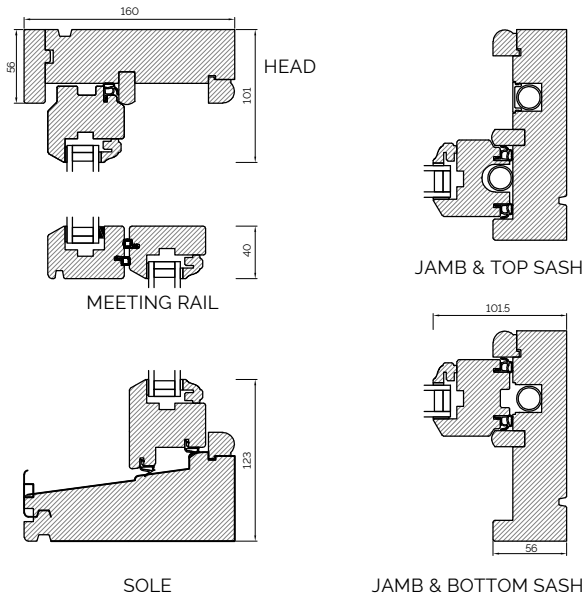

95MM BOX INTERNAL GLAZED

80MM BOX INTERNAL GLAZED

95MM BOX EXTERNAL GLAZED

80MM BOX EXTERNAL GLAZED

OVOLO BONDED BARS

LAMBS TONGUE BONDED BARS

The 1811 Sliding Sash Collection, Spiral Balance

160MM SPIRAL BALANCE INTERNAL GLAZED