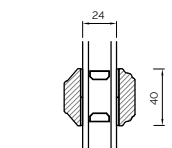

The A-series Collection, Stormproof Casement 68mm & 92mm Frame

EXTERNAL GLAZED 68MM FRAME SECTIONS

BONDED BARS

EXTERNAL GLAZED 92MM FRAME SECTIONS

BONDED BARS

INTERNAL GLAZED 68MM FRAME SECTIONS

BONDED BARS

INTERNAL GLAZED 92MM FRAME SECTIONS

BONDED BARS

BONDED BARS

The A-series Collection, Flush Casement 68mm & 92mm Frame

EXTERNAL GLAZED 68MM FRAME SECTIONS

HEAD AND SOLE

MULLION

JAMB

TRANSOM

BONDED BARS

25MM BONDED BAR

40MM BONDED BAR

56MM BONDED BAR

EXTERNAL GLAZED 92MM FRAME SECTIONS

HEAD AND SOLE

MULLION

JAMB

TRANSOM

BONDED BARS

25MM BONDED BAR

40MM BONDED BAR

56MM BONDED BAR

INTERNAL GLAZED 68MM FRAME SECTIONS

HEAD AND SOLE