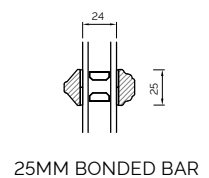

The A-series Collection, Stormproof Casement 68mm & 92mm Frame

EXTERNAL GLAZED 68MM FRAME SECTIONS

BONDED BARS

EXTERNAL GLAZED 92MM FRAME SECTIONS

BONDED BARS

INTERNAL GLAZED 68MM FRAME SECTIONS

BONDED BARS

INTERNAL GLAZED 92MM FRAME SECTIONS

BONDED BARS

BONDED BARS

The A-series Collection, Flush Casement 68mm & 92mm Frame

EXTERNAL GLAZED 68MM FRAME SECTIONS

HEAD AND SOLE

MULLION

JAMB

TRANSOM

BONDED BARS

25MM BONDED BAR

40MM BONDED BAR

56MM BONDED BAR

EXTERNAL GLAZED 92MM FRAME SECTIONS

HEAD AND SOLE

MULLION

JAMB

TRANSOM

BONDED BARS

25MM BONDED BAR

40MM BONDED BAR

56MM BONDED BAR

INTERNAL GLAZED 68MM FRAME SECTIONS

HEAD AND SOLE