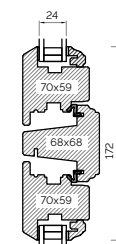

TRANSOM

BONDED BARS

25MM BONDED BAR

40MM BONDED BAR

56MM BONDED BAR

EXTERNAL GLAZED 92MM FRAME SECTIONS

HEAD AND SOLE

MULLION

JAMB

TRANSOM

BONDED BARS

25MM BONDED BAR

40MM BONDED BAR

56MM BONDED BAR

INTERNAL GLAZED 68MM FRAME SECTIONS

HEAD AND SOLE

MULLION

JAMB

TRANSOM

BONDED BARS

25MM BONDED BAR

40MM BONDED BAR

56MM BONDED BAR

INTERNAL GLAZED 92MM FRAME SECTIONS