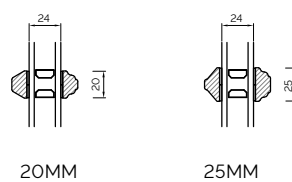

CILL EXTENSIONS

25MM CILL EXTENSION

47MM CILL EXTENSION

62MM CILL EXTENSION

BONDED BARS

25MM BONDED BAR

40MM BONDED BAR

56MM BONDED BAR

95MM BOX INTERNAL GLAZED

80MM BOX INTERNAL GLAZED

95MM BOX EXTERNAL GLAZED

80MM BOX EXTERNAL GLAZED

OVOLO BONDED BARS

LAMBS TONGUE BONDED BARS

The 1811 Sliding Sash Collection, Spiral Balance

160MM SPIRAL BALANCE INTERNAL GLAZED