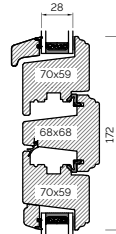

The A-series Collection, Stormproof Casement 68mm & 92mm Frame

EXTERNAL GLAZED 68MM FRAME SECTIONS

BONDED BARS

EXTERNAL GLAZED 92MM FRAME SECTIONS

BONDED BARS

INTERNAL GLAZED 68MM FRAME SECTIONS

BONDED BARS

INTERNAL GLAZED 92MM FRAME SECTIONS

BONDED BARS

BONDED BARS

The A-series Collection, Flush Casement 68mm & 92mm Frame

EXTERNAL GLAZED 68MM FRAME SECTIONS

HEAD AND SOLE

MULLION

JAMB

TRANSOM

BONDED BARS

25MM BONDED BAR

40MM BONDED BAR

56MM BONDED BAR

EXTERNAL GLAZED 92MM FRAME SECTIONS

HEAD AND SOLE

MULLION

JAMB

TRANSOM

BONDED BARS

25MM BONDED BAR

40MM BONDED BAR

56MM BONDED BAR

INTERNAL GLAZED 68MM FRAME SECTIONS

HEAD AND SOLE