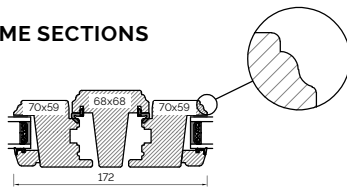

INTERNAL GLAZED 92MM FRAME SECTIONS

BONDED BARS

BONDED BARS

The A-series Collection, Flush Casement 68mm & 92mm Frame

EXTERNAL GLAZED 68MM FRAME SECTIONS

HEAD AND SOLE

MULLION

JAMB