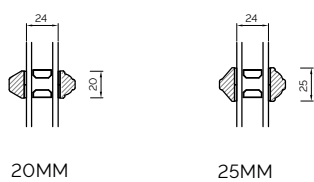

CILL EXTENSIONS

25MM CILL EXTENSION

47MM CILL EXTENSION

62MM CILL EXTENSION

BONDED BARS

25MM BONDED BAR

40MM BONDED BAR

56MM BONDED BAR

95MM BOX INTERNAL GLAZED

80MM BOX INTERNAL GLAZED

95MM BOX EXTERNAL GLAZED

80MM BOX EXTERNAL GLAZED

OVOLO BONDED BARS

LAMBS TONGUE BONDED BARS

The 1811 Sliding Sash Collection, Spiral Balance

160MM SPIRAL BALANCE INTERNAL GLAZED