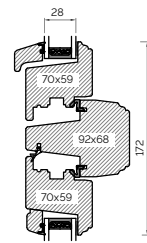

INTERNAL GLAZED 92MM FRAME SECTIONS

BONDED BARS

BONDED BARS

The A-series Collection, Flush Casement 68mm & 92mm Frame

EXTERNAL GLAZED 68MM FRAME SECTIONS

HEAD AND SOLE

MULLION

JAMB

TRANSOM

BONDED BARS

25MM BONDED BAR

40MM BONDED BAR

56MM BONDED BAR

EXTERNAL GLAZED 92MM FRAME SECTIONS

HEAD AND SOLE

MULLION

JAMB

TRANSOM

BONDED BARS

25MM BONDED BAR

40MM BONDED BAR

56MM BONDED BAR

INTERNAL GLAZED 68MM FRAME SECTIONS

HEAD AND SOLE

MULLION

JAMB

TRANSOM

BONDED BARS

25MM BONDED BAR

40MM BONDED BAR

56MM BONDED BAR

INTERNAL GLAZED 92MM FRAME SECTIONS