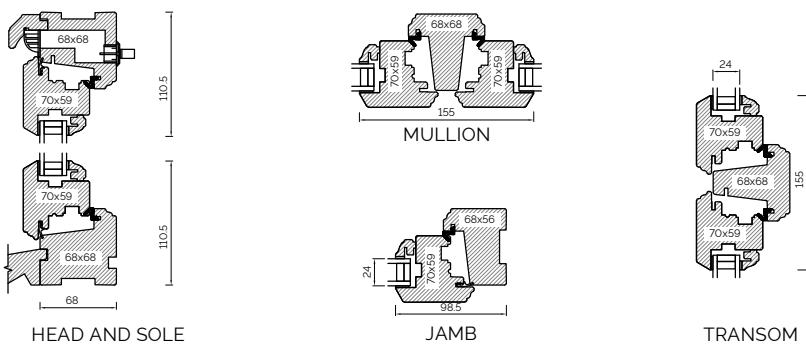

The A-series Collection, Stormproof Casement 68mm & 92mm Frame

EXTERNAL GLAZED 68MM FRAME SECTIONS

BONDED BARS

EXTERNAL GLAZED 92MM FRAME SECTIONS

BONDED BARS

INTERNAL GLAZED 68MM FRAME SECTIONS

BONDED BARS

INTERNAL GLAZED 92MM FRAME SECTIONS

BONDED BARS

BONDED BARS

The A-series Collection, Flush Casement 68mm & 92mm Frame

EXTERNAL GLAZED 68MM FRAME SECTIONS

HEAD AND SOLE

MULLION

JAMB