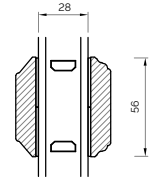

INTERNAL GLAZED 92MM FRAME SECTIONS

BONDED BARS

BONDED BARS

The A-series Collection, Flush Casement 68mm & 92mm Frame

EXTERNAL GLAZED 68MM FRAME SECTIONS

HEAD AND SOLE

MULLION

JAMB

TRANSOM

BONDED BARS

25MM BONDED BAR

40MM BONDED BAR

56MM BONDED BAR

EXTERNAL GLAZED 92MM FRAME SECTIONS

HEAD AND SOLE

MULLION

JAMB

TRANSOM

BONDED BARS

25MM BONDED BAR

40MM BONDED BAR

56MM BONDED BAR

INTERNAL GLAZED 68MM FRAME SECTIONS

HEAD AND SOLE

MULLION

JAMB

TRANSOM

BONDED BARS

25MM BONDED BAR

40MM BONDED BAR

56MM BONDED BAR

INTERNAL GLAZED 92MM FRAME SECTIONS