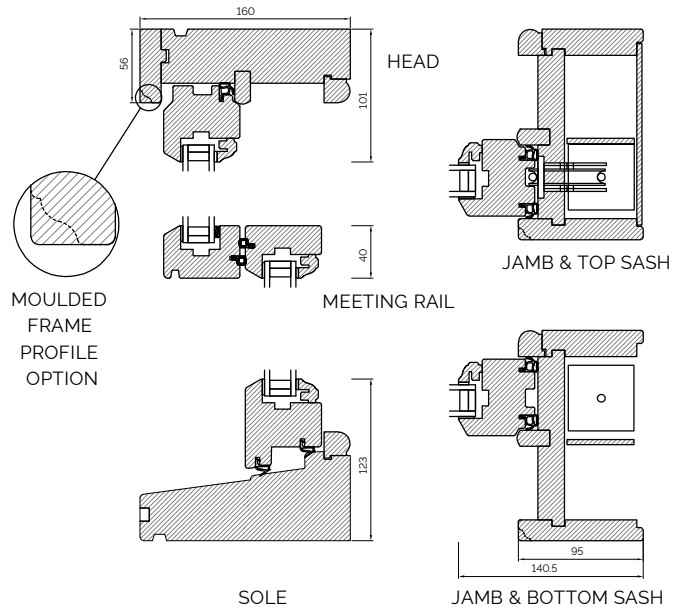

CILL EXTENSIONS

25MM CILL EXTENSION

47MM CILL EXTENSION

62MM CILL EXTENSION

BONDED BARS

25MM BONDED BAR

40MM BONDED BAR

56MM BONDED BAR

BOTTOM BEADS

WOOD BOTTOM BEAD

WOOD BOTTOM BEAD (TRIPLE GLAZED)

COUPLING

HORIZONTAL COUPLING

VERTICAL COUPLING

BAY COUPLING

The 1811 Sliding Sash Collection, Cords & Weights

95MM BOX INTERNAL GLAZED

80MM BOX INTERNAL GLAZED

95MM BOX EXTERNAL GLAZED

80MM BOX EXTERNAL GLAZED

OVOLO BONDED BARS

LAMBS TONGUE BONDED BARS

The 1811 Sliding Sash Collection, Spiral Balance

160MM SPIRAL BALANCE INTERNAL GLAZED