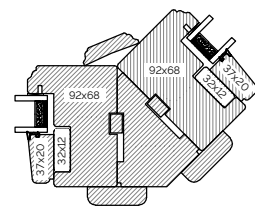

CILL EXTENSIONS

25MM CILL EXTENSION

47MM CILL EXTENSION

62MM CILL EXTENSION

BONDED BARS

25MM BONDED BAR

40MM BONDED BAR

56MM BONDED BAR

BOTTOM BEADS

WOOD BOTTOM BEAD

WOOD BOTTOM BEAD (TRIPLE GLAZED)

COUPLING

HORIZONTAL COUPLING

VERTICAL COUPLING

BAY COUPLING

The 1811 Sliding Sash Collection, Cords & Weights

95MM BOX INTERNAL GLAZED

80MM BOX INTERNAL GLAZED

95MM BOX EXTERNAL GLAZED

80MM BOX EXTERNAL GLAZED

OVOLO BONDED BARS

LAMBS TONGUE BONDED BARS

The 1811 Sliding Sash Collection, Spiral Balance

160MM SPIRAL BALANCE INTERNAL GLAZED