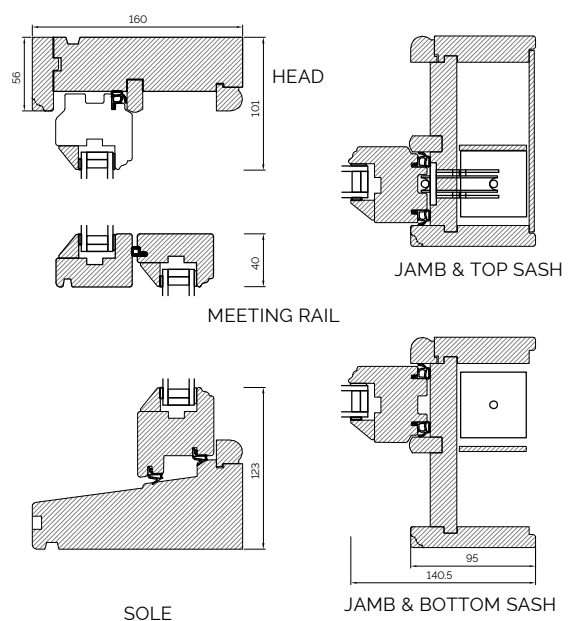

BOTTOM BEADS

WOOD BOTTOM BEAD

WOOD BOTTOM BEAD (TRIPLE GLAZED)

COUPLING

HORIZONTAL COUPLING

VERTICAL COUPLING

BAY COUPLING

The 1811 Sliding Sash Collection, Cords & Weights

95MM BOX INTERNAL GLAZED

80MM BOX INTERNAL GLAZED

95MM BOX EXTERNAL GLAZED

80MM BOX EXTERNAL GLAZED

OVOLO BONDED BARS

LAMBS TONGUE BONDED BARS

The 1811 Sliding Sash Collection, Spiral Balance

160MM SPIRAL BALANCE INTERNAL GLAZED