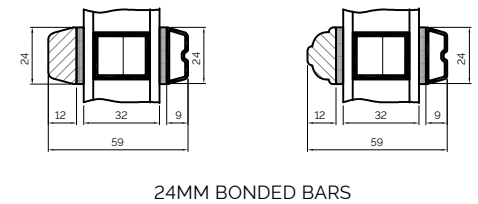

SCOTDOOR THRESHOLD DETAILS

SCOTDOOR SECTIONS

Alu Clad Timber Windows

OUTWARD SIDE HUNG WINDOW

FIXED FRAME WINDOW

BONDED BARS

TILT & TURN WINDOW

CORNER POSTS