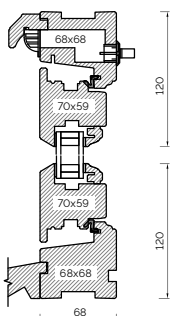

TRANSOM

BONDED BARS

25MM BONDED BAR

40MM BONDED BAR

56MM BONDED BAR

EXTERNAL GLAZED 92MM FRAME SECTIONS

HEAD AND SOLE

MULLION

JAMB

TRANSOM

BONDED BARS

25MM BONDED BAR

40MM BONDED BAR

56MM BONDED BAR

INTERNAL GLAZED 68MM FRAME SECTIONS

HEAD AND SOLE

MULLION

JAMB

TRANSOM

BONDED BARS

25MM BONDED BAR

40MM BONDED BAR

56MM BONDED BAR

INTERNAL GLAZED 92MM FRAME SECTIONS

92MM SINGLE DOOR OPEN IN

BONDED BARS

System 2000

SYSTEM 2000 SECTIONS

HEAD AND SOLE

JAMB

MULLION

TRANSOM