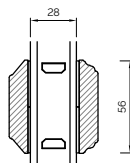

92MM SINGLE DOOR OPEN IN

BONDED BARS

System 2000

SYSTEM 2000 SECTIONS

HEAD AND SOLE

JAMB

MULLION

TRANSOM

CILL EXTENSIONS

25MM CILL EXTENSION

47MM CILL EXTENSION

62MM CILL EXTENSION

BONDED BARS

25MM BONDED BAR

40MM BONDED BAR

56MM BONDED BAR

BOTTOM BEADS

WOOD BOTTOM BEAD

WOOD BOTTOM BEAD (TRIPLE GLAZED)

COUPLING

HORIZONTAL COUPLING

VERTICAL COUPLING

BAY COUPLING

The 1811 Sliding Sash Collection, Cords & Weights

95MM BOX INTERNAL GLAZED

80MM BOX INTERNAL GLAZED

95MM BOX EXTERNAL GLAZED

80MM BOX EXTERNAL GLAZED

OVOLO BONDED BARS

LAMBS TONGUE BONDED BARS

The 1811 Sliding Sash Collection, Spiral Balance

160MM SPIRAL BALANCE INTERNAL GLAZED