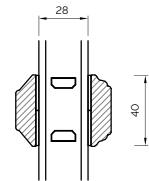

INTERNAL GLAZED 92MM FRAME SECTIONS

BONDED BARS

BONDED BARS

The A-series Collection, Flush Casement 68mm & 92mm Frame

EXTERNAL GLAZED 68MM FRAME SECTIONS

HEAD AND SOLE

MULLION

JAMB

TRANSOM

BONDED BARS

25MM BONDED BAR

40MM BONDED BAR

56MM BONDED BAR

EXTERNAL GLAZED 92MM FRAME SECTIONS

HEAD AND SOLE

MULLION

JAMB

TRANSOM

BONDED BARS

25MM BONDED BAR

40MM BONDED BAR

56MM BONDED BAR

INTERNAL GLAZED 68MM FRAME SECTIONS

HEAD AND SOLE

MULLION

JAMB

TRANSOM

BONDED BARS

25MM BONDED BAR

40MM BONDED BAR

56MM BONDED BAR

INTERNAL GLAZED 92MM FRAME SECTIONS