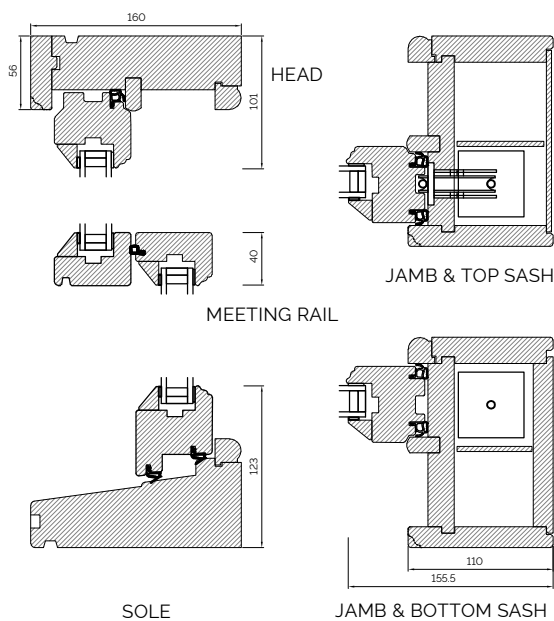

CILL EXTENSIONS

25MM CILL EXTENSION

47MM CILL EXTENSION

62MM CILL EXTENSION

BONDED BARS

25MM BONDED BAR

40MM BONDED BAR

56MM BONDED BAR

BOTTOM BEADS

WOOD BOTTOM BEAD

WOOD BOTTOM BEAD (TRIPLE GLAZED)

COUPLING

HORIZONTAL COUPLING

VERTICAL COUPLING

BAY COUPLING

The 1811 Sliding Sash Collection, Cords & Weights

95MM BOX INTERNAL GLAZED

80MM BOX INTERNAL GLAZED

95MM BOX EXTERNAL GLAZED

80MM BOX EXTERNAL GLAZED

OVOLO BONDED BARS

LAMBS TONGUE BONDED BARS

The 1811 Sliding Sash Collection, Spiral Balance

160MM SPIRAL BALANCE INTERNAL GLAZED