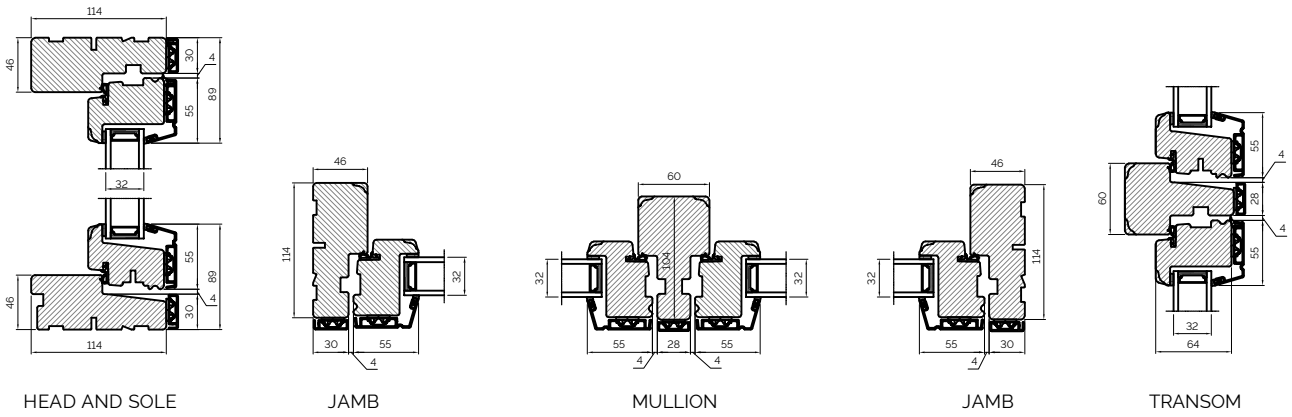

SCOTDOOR THRESHOLD DETAILS

SCOTDOOR SECTIONS

Alu Clad Timber Windows

OUTWARD SIDE HUNG WINDOW

FIXED FRAME WINDOW

BONDED BARS

TILT & TURN WINDOW

CORNER POSTS

Alu Clad Timber Doors

DOUBLE DOOR OPEN OUT

DOUBLE DOOR OPEN IN

SINGLE DOOR OPEN IN

SLIDING DOOR

BI-FOLDING DOOR

ALLAN EST. 1811 **BROS.**
Craftsmen of Bespoke Timber Windows & Doors

Allan House, Ord Road, Berwick-upon-Tweed, Northumberland, TD15 2XU