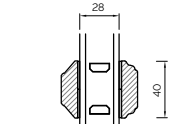

The A-series Collection, Stormproof Casement 68mm & 92mm Frame

EXTERNAL GLAZED 68MM FRAME SECTIONS

BONDED BARS

EXTERNAL GLAZED 92MM FRAME SECTIONS

BONDED BARS

INTERNAL GLAZED 68MM FRAME SECTIONS

BONDED BARS

INTERNAL GLAZED 92MM FRAME SECTIONS

BONDED BARS

BONDED BARS

The A-series Collection, Flush Casement 68mm & 92mm Frame

EXTERNAL GLAZED 68MM FRAME SECTIONS

HEAD AND SOLE

MULLION

JAMB

JAMB

TRANSOM

BONDED BARS

25MM BONDED BAR

40MM BONDED BAR

56MM BONDED BAR

INTERNAL GLAZED 68MM FRAME SECTIONS

HEAD AND SOLE