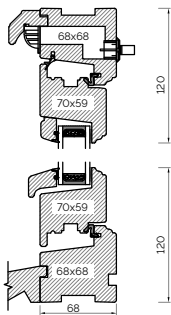

The A-series Collection, Stormproof Casement 68mm & 92mm Frame

EXTERNAL GLAZED 68MM FRAME SECTIONS

BONDED BARS

EXTERNAL GLAZED 92MM FRAME SECTIONS

BONDED BARS

INTERNAL GLAZED 68MM FRAME SECTIONS

BONDED BARS

INTERNAL GLAZED 92MM FRAME SECTIONS

BONDED BARS

BONDED BARS

The A-series Collection, Flush Casement 68mm & 92mm Frame

EXTERNAL GLAZED 68MM FRAME SECTIONS

HEAD AND SOLE

MULLION

JAMB

TRANSOM

BONDED BARS

25MM BONDED BAR

40MM BONDED BAR

56MM BONDED BAR

EXTERNAL GLAZED 92MM FRAME SECTIONS

HEAD AND SOLE

MULLION

JAMB

TRANSOM

BONDED BARS

25MM BONDED BAR

40MM BONDED BAR

56MM BONDED BAR

INTERNAL GLAZED 68MM FRAME SECTIONS

HEAD AND SOLE