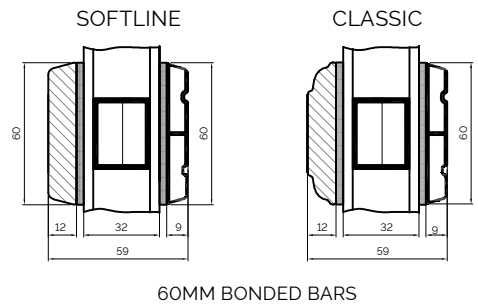

INTERNAL GLAZED 92MM FRAME SECTIONS

BONDED BARS

BONDED BARS

The A-series Collection, Flush Casement 68mm & 92mm Frame

EXTERNAL GLAZED 68MM FRAME SECTIONS

HEAD AND SOLE

MULLION

JAMB

SCOTDOOR THRESHOLD DETAILS

SCOTDOOR SECTIONS

Alu Clad Timber Windows

OUTWARD SIDE HUNG WINDOW

FIXED FRAME WINDOW

BONDED BARS

TILT & TURN WINDOW

CORNER POSTS

Alu Clad Timber Doors

DOUBLE DOOR OPEN OUT

DOUBLE DOOR OPEN IN

SINGLE DOOR OPEN IN

SLIDING DOOR

BI-FOLDING DOOR

ALLAN EST. 1811 **BROS.**
Craftsmen of Bespoke Timber Windows & Doors

Allan House, Ord Road, Berwick-upon-Tweed, Northumberland, TD15 2XU