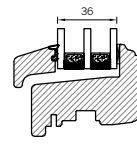

CILL EXTENSIONS

25MM CILL EXTENSION

47MM CILL EXTENSION

62MM CILL EXTENSION

BONDED BARS

25MM BONDED BAR

40MM BONDED BAR

56MM BONDED BAR

BOTTOM BEADS

WOOD BOTTOM BEAD

WOOD BOTTOM BEAD (TRIPLE GLAZED)

COUPLING

HORIZONTAL COUPLING

VERTICAL COUPLING

BAY COUPLING

The 1811 Sliding Sash Collection, Cords & Weights