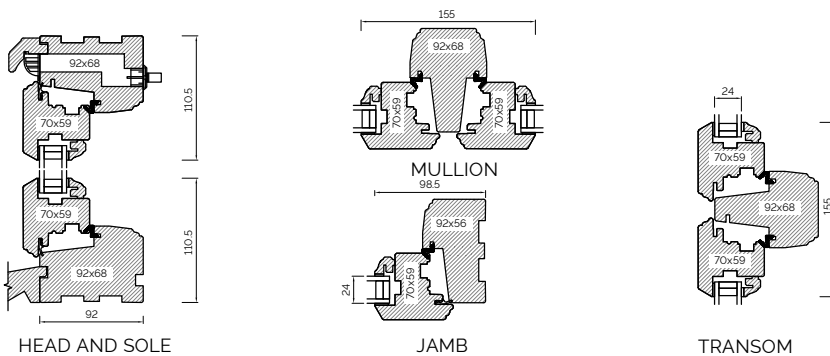

The A-series Collection, Stormproof Casement 68mm & 92mm Frame

EXTERNAL GLAZED 68MM FRAME SECTIONS

BONDED BARS

EXTERNAL GLAZED 92MM FRAME SECTIONS

BONDED BARS

INTERNAL GLAZED 68MM FRAME SECTIONS

BONDED BARS

INTERNAL GLAZED 92MM FRAME SECTIONS

BONDED BARS

BONDED BARS

The A-series Collection, Flush Casement 68mm & 92mm Frame

EXTERNAL GLAZED 68MM FRAME SECTIONS

HEAD AND SOLE

MULLION

JAMB