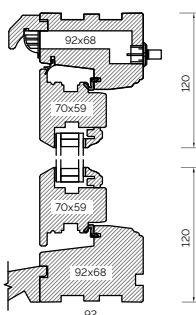

TRANSOM

BONDED BARS

25MM BONDED BAR

40MM BONDED BAR

56MM BONDED BAR

EXTERNAL GLAZED 92MM FRAME SECTIONS

HEAD AND SOLE

MULLION

JAMB

TRANSOM

BONDED BARS

25MM BONDED BAR

40MM BONDED BAR

56MM BONDED BAR

INTERNAL GLAZED 68MM FRAME SECTIONS

HEAD AND SOLE

MULLION

JAMB

TRANSOM

BONDED BARS

25MM BONDED BAR

40MM BONDED BAR

56MM BONDED BAR

INTERNAL GLAZED 92MM FRAME SECTIONS

92MM SINGLE DOOR OPEN IN

BONDED BARS

System 2000

SYSTEM 2000 SECTIONS

HEAD AND SOLE

JAMB

MULLION

TRANSOM