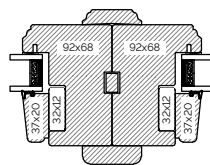

CILL EXTENSIONS

25MM CILL EXTENSION

47MM CILL EXTENSION

62MM CILL EXTENSION

BONDED BARS

25MM BONDED BAR

40MM BONDED BAR

56MM BONDED BAR

BOTTOM BEADS

WOOD BOTTOM BEAD

WOOD BOTTOM BEAD (TRIPLE GLAZED)

COUPLING

HORIZONTAL COUPLING

VERTICAL COUPLING

BAY COUPLING

The 1811 Sliding Sash Collection, Cords & Weights

95MM BOX INTERNAL GLAZED

80MM BOX INTERNAL GLAZED

95MM BOX EXTERNAL GLAZED

80MM BOX EXTERNAL GLAZED

OVOLO BONDED BARS

LAMBS TONGUE BONDED BARS

The 1811 Sliding Sash Collection, Spiral Balance

160MM SPIRAL BALANCE INTERNAL GLAZED