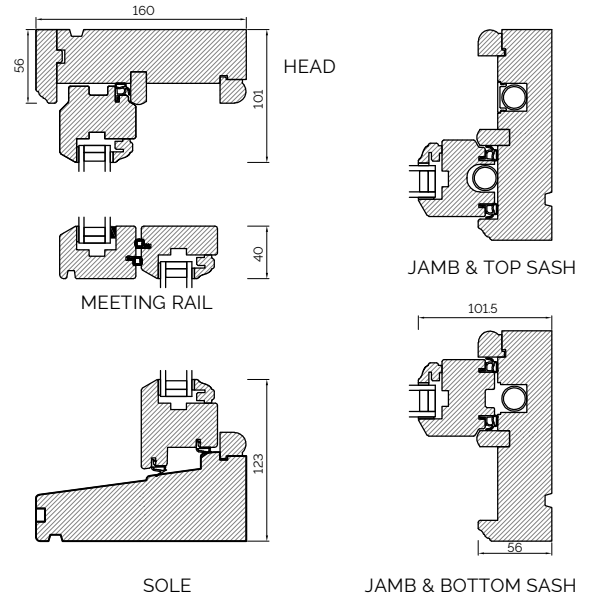

160MM SPIRAL BALANCE/MOULDED FRAME PROFILE INTERNAL GLAZED