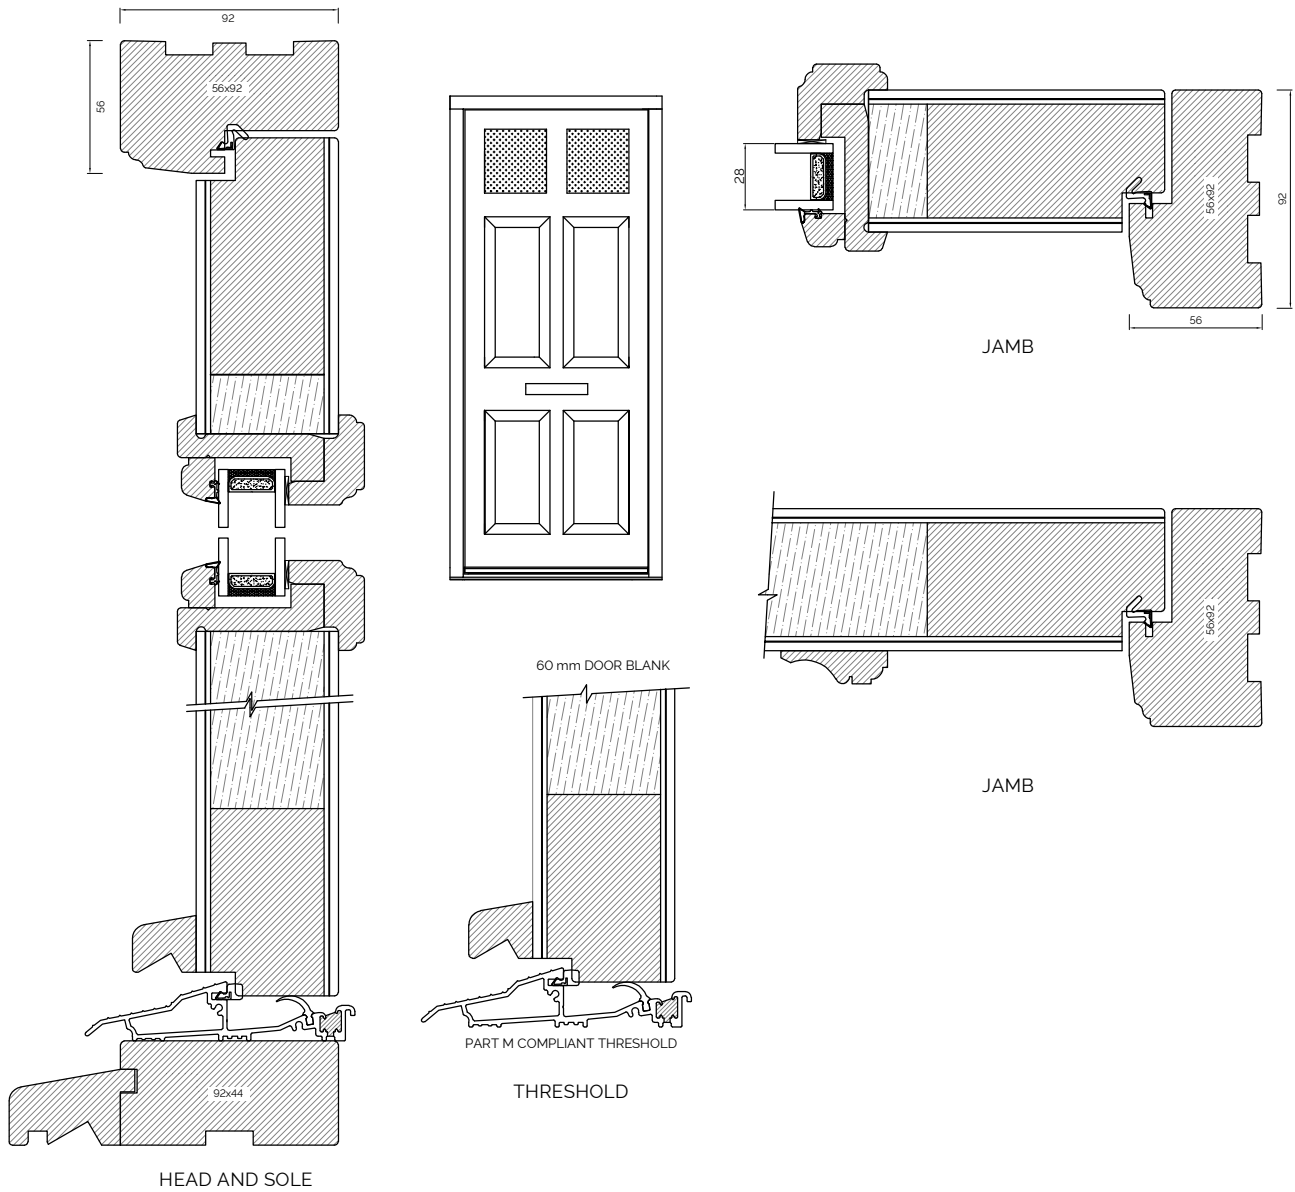

160MM SPIRAL BALANCE/MOULDED FRAME PROFILE INTERNAL GLAZED

160MM SPIRAL BALANCE EXTERNAL GLAZED

160MM SPIRAL BALANCE/MOULDED FRAME PROFILE EXTERNAL GLAZED

OVOLO BONDED BARS

LAMBS TONGUE BONDED BARS

The Scotdoor Collection

SCOTDOOR THRESHOLD DETAILS

SCOTDOOR SECTIONS

Alu Clad Timber Windows

OUTWARD SIDE HUNG WINDOW

FIXED FRAME WINDOW

BONDED BARS

TILT & TURN WINDOW

CORNER POSTS