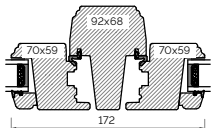

TRANSOM

BONDED BARS

25MM BONDED BAR

40MM BONDED BAR

56MM BONDED BAR

EXTERNAL GLAZED 92MM FRAME SECTIONS

HEAD AND SOLE

MULLION

JAMB

TRANSOM

BONDED BARS

25MM BONDED BAR

40MM BONDED BAR

56MM BONDED BAR

INTERNAL GLAZED 68MM FRAME SECTIONS

HEAD AND SOLE