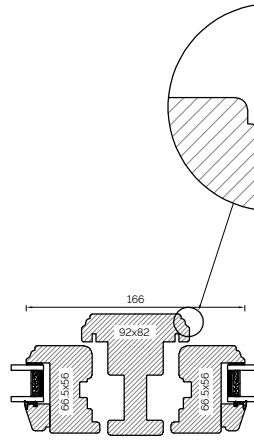

92MM SINGLE DOOR OPEN IN

BONDED BARS

System 2000

SYSTEM 2000 SECTIONS

HEAD AND SOLE

JAMB

MULLION

TRANSOM

CILL EXTENSIONS

25MM CILL EXTENSION

47MM CILL EXTENSION

62MM CILL EXTENSION

BONDED BARS

25MM BONDED BAR

40MM BONDED BAR

56MM BONDED BAR