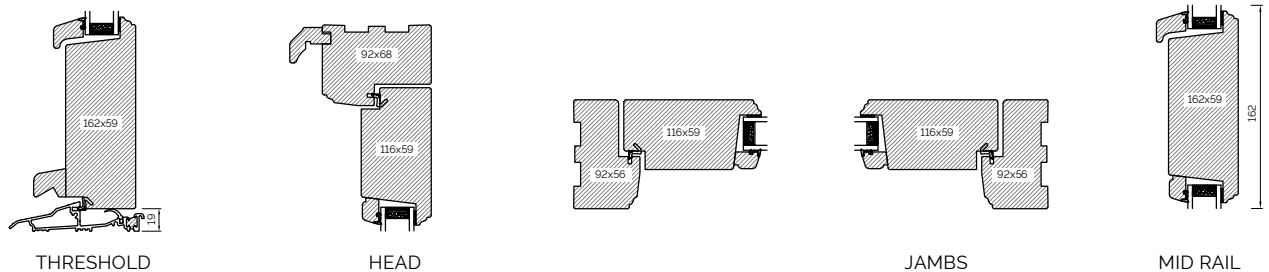

HEAD AND SOLE

MULLION

JAMB

TRANSOM

The A-series Collection, French And Single Doors

92MM FRENCH DOOR OPEN OUT

92MM FRENCH DOOR OPEN IN

92MM SINGLE DOOR OPEN OUT

92MM SINGLE DOOR OPEN IN

BONDED BARS

System 2000

SYSTEM 2000 SECTIONS

HEAD AND SOLE

JAMB

MULLION

TRANSOM