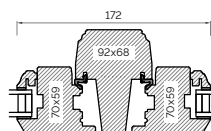

The A-series Collection, Flush Casement 68mm & 92mm Frame

EXTERNAL GLAZED 68MM FRAME SECTIONS

BONDED BARS

EXTERNAL GLAZED 92MM FRAME SECTIONS

BONDED BARS

INTERNAL GLAZED 68MM FRAME SECTIONS

BONDED BARS

INTERNAL GLAZED 92MM FRAME SECTIONS

MULLION