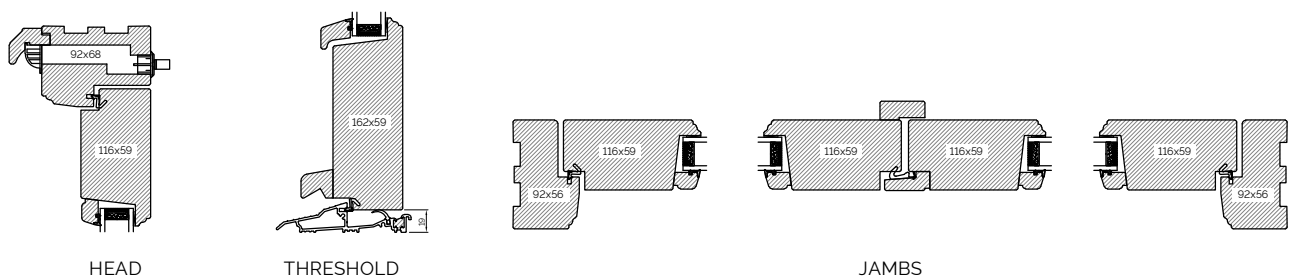

HEAD AND SOLE

MULLION

JAMB

TRANSOM

The A-series Collection, French And Single Doors

92MM FRENCH DOOR OPEN OUT

92MM FRENCH DOOR OPEN IN

92MM SINGLE DOOR OPEN OUT

92MM SINGLE DOOR OPEN IN

BONDED BARS

System 2000

SYSTEM 2000 SECTIONS

HEAD AND SOLE

JAMB

MULLION

TRANSOM