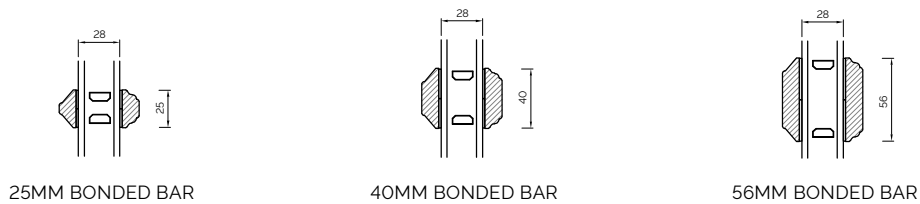

The A-series Collection, Stormproof Casement 68mm & 92mm Frame

EXTERNAL GLAZED 68MM FRAME SECTIONS

BONDED BARS

EXTERNAL GLAZED 92MM FRAME SECTIONS

BONDED BARS

INTERNAL GLAZED 68MM FRAME SECTIONS

BONDED BARS

INTERNAL GLAZED 92MM FRAME SECTIONS

BONDED BARS

BONDED BARS

The A-series Collection, Flush Casement 68mm & 92mm Frame

EXTERNAL GLAZED 68MM FRAME SECTIONS

HEAD AND SOLE

MULLION

JAMB

HEAD AND SOLE

MULLION

JAMB

TRANSOM

The A-series Collection, French And Single Doors

92MM FRENCH DOOR OPEN OUT

92MM FRENCH DOOR OPEN IN

92MM SINGLE DOOR OPEN OUT

92MM SINGLE DOOR OPEN IN

BONDED BARS

System 2000

SYSTEM 2000 SECTIONS

HEAD AND SOLE

JAMB

MULLION

TRANSOM