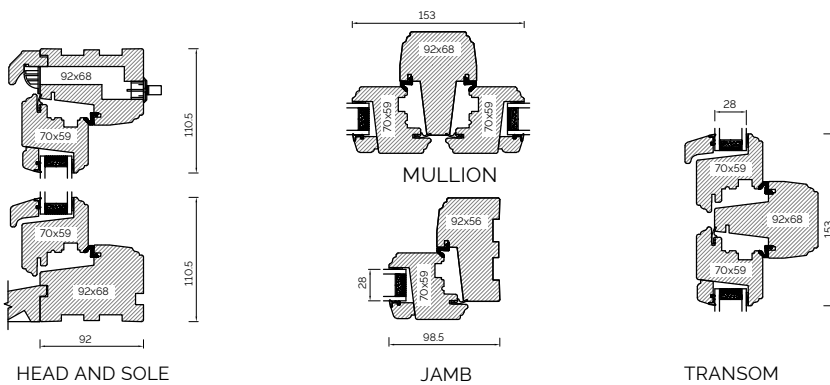

The A-series Collection, Stormproof Casement 68mm & 92mm Frame

EXTERNAL GLAZED 68MM FRAME SECTIONS

BONDED BARS

EXTERNAL GLAZED 92MM FRAME SECTIONS

BONDED BARS

INTERNAL GLAZED 68MM FRAME SECTIONS

BONDED BARS

INTERNAL GLAZED 92MM FRAME SECTIONS

BONDED BARS

BONDED BARS

The A-series Collection, Flush Casement 68mm & 92mm Frame

EXTERNAL GLAZED 68MM FRAME SECTIONS

HEAD AND SOLE

MULLION

JAMB