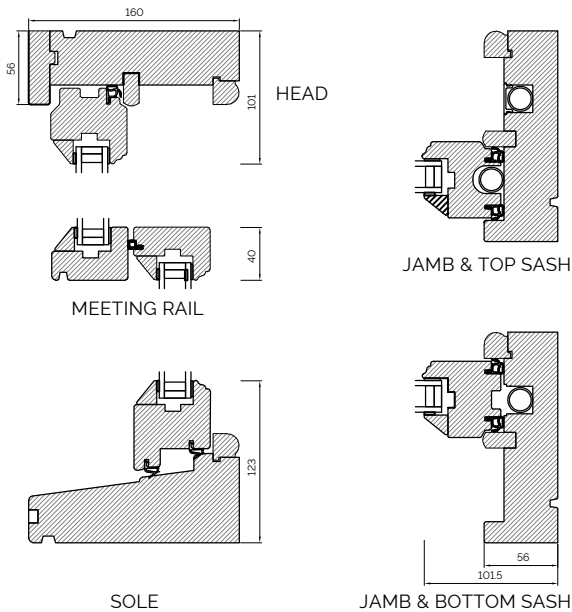

BOTTOM BEADS

WOOD BOTTOM BEAD

WOOD BOTTOM BEAD (TRIPLE GLAZED)

COUPLING

HORIZONTAL COUPLING

VERTICAL COUPLING

BAY COUPLING

The 1811 Sliding Sash Collection, Cords & Weights

95MM BOX INTERNAL GLAZED

80MM BOX INTERNAL GLAZED

95MM BOX EXTERNAL GLAZED

80MM BOX EXTERNAL GLAZED

OVOLO BONDED BARS

LAMBS TONGUE BONDED BARS

The 1811 Sliding Sash Collection, Spiral Balance

160MM SPIRAL BALANCE INTERNAL GLAZED

160MM SPIRAL BALANCE/MOULDED FRAME PROFILE INTERNAL GLAZED

160MM SPIRAL BALANCE EXTERNAL GLAZED

160MM SPIRAL BALANCE/MOULDED FRAME PROFILE EXTERNAL GLAZED

OVOLO BONDED BARS

LAMBS TONGUE BONDED BARS

The Scotdoor Collection