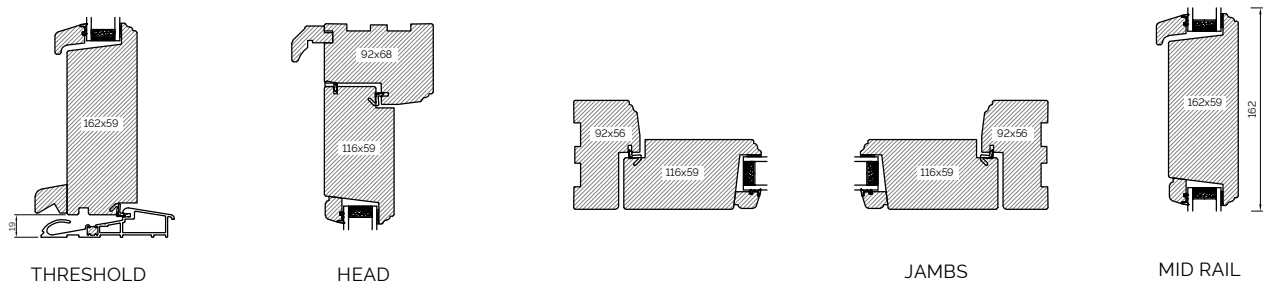

HEAD AND SOLE

MULLION

JAMB

TRANSOM

The A-series Collection, French And Single Doors

92MM FRENCH DOOR OPEN OUT

92MM FRENCH DOOR OPEN IN

92MM SINGLE DOOR OPEN OUT

92MM SINGLE DOOR OPEN IN

BONDED BARS

System 2000

SYSTEM 2000 SECTIONS

HEAD AND SOLE

JAMB

MULLION

TRANSOM