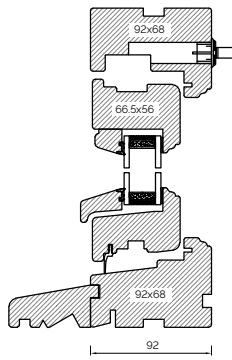

92MM SINGLE DOOR OPEN IN

BONDED BARS

System 2000

SYSTEM 2000 SECTIONS

HEAD AND SOLE

JAMB

MULLION

TRANSOM

CILL EXTENSIONS

25MM CILL EXTENSION

47MM CILL EXTENSION

62MM CILL EXTENSION

BONDED BARS

25MM BONDED BAR

40MM BONDED BAR

56MM BONDED BAR