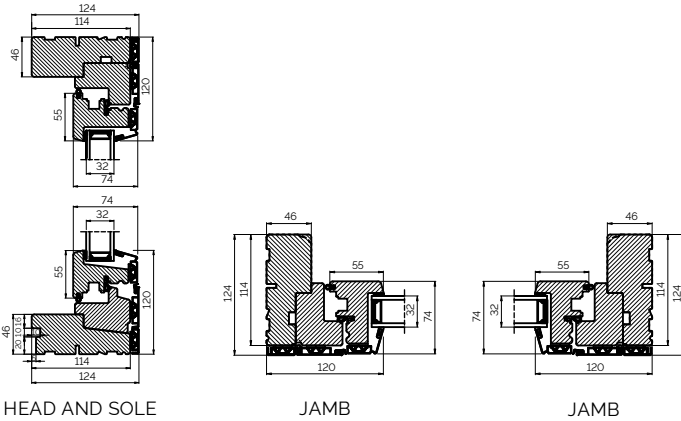

SCOTDOOR THRESHOLD DETAILS

SCOTDOOR SECTIONS

Alu Clad Timber Windows

OUTWARD SIDE HUNG WINDOW

FIXED FRAME WINDOW

BONDED BARS

TILT & TURN WINDOW

CORNER POSTS

Alu Clad Timber Doors

DOUBLE DOOR OPEN OUT

DOUBLE DOOR OPEN IN

SINGLE DOOR OPEN IN

SLIDING DOOR

BI-FOLDING DOOR

ALLAN EST. 1811 **BROS.**
Craftsmen of Bespoke Timber Windows & Doors

Allan House, Ord Road, Berwick-upon-Tweed, Northumberland, TD15 2XU