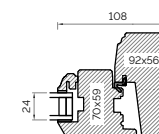

The A-series Collection, Flush Casement 68mm & 92mm Frame

EXTERNAL GLAZED 68MM FRAME SECTIONS

BONDED BARS

EXTERNAL GLAZED 92MM FRAME SECTIONS

BONDED BARS

INTERNAL GLAZED 68MM FRAME SECTIONS

BONDED BARS

INTERNAL GLAZED 92MM FRAME SECTIONS

JAMB