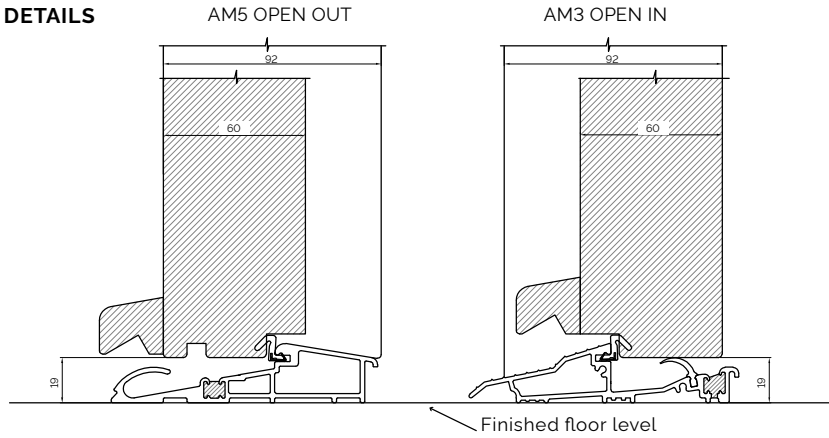

The Scotdoor Collection

SCOTDOOR THRESHOLD DETAILS