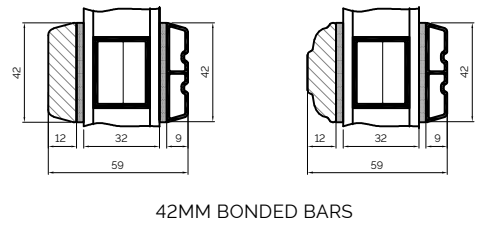

SCOTDOOR THRESHOLD DETAILS

SCOTDOOR SECTIONS

Alu Clad Timber Windows

OUTWARD SIDE HUNG WINDOW

FIXED FRAME WINDOW

BONDED BARS

TILT & TURN WINDOW

CORNER POSTS