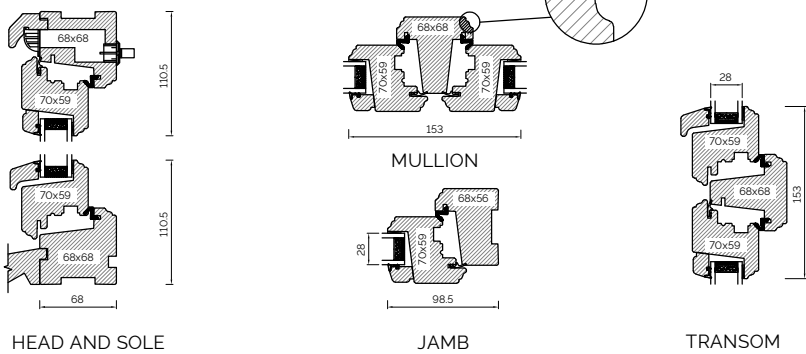

The A-series Collection, Stormproof Casement 68mm & 92mm Frame

EXTERNAL GLAZED 68MM FRAME SECTIONS

BONDED BARS

EXTERNAL GLAZED 92MM FRAME SECTIONS

BONDED BARS

INTERNAL GLAZED 68MM FRAME SECTIONS

BONDED BARS

INTERNAL GLAZED 92MM FRAME SECTIONS

BONDED BARS

BONDED BARS

The A-series Collection, Flush Casement 68mm & 92mm Frame

EXTERNAL GLAZED 68MM FRAME SECTIONS

HEAD AND SOLE

MULLION

JAMB