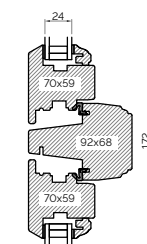

The A-series Collection, Flush Casement 68mm & 92mm Frame

EXTERNAL GLAZED 68MM FRAME SECTIONS

BONDED BARS

EXTERNAL GLAZED 92MM FRAME SECTIONS

BONDED BARS

INTERNAL GLAZED 68MM FRAME SECTIONS

BONDED BARS

INTERNAL GLAZED 92MM FRAME SECTIONS

TRANSOM