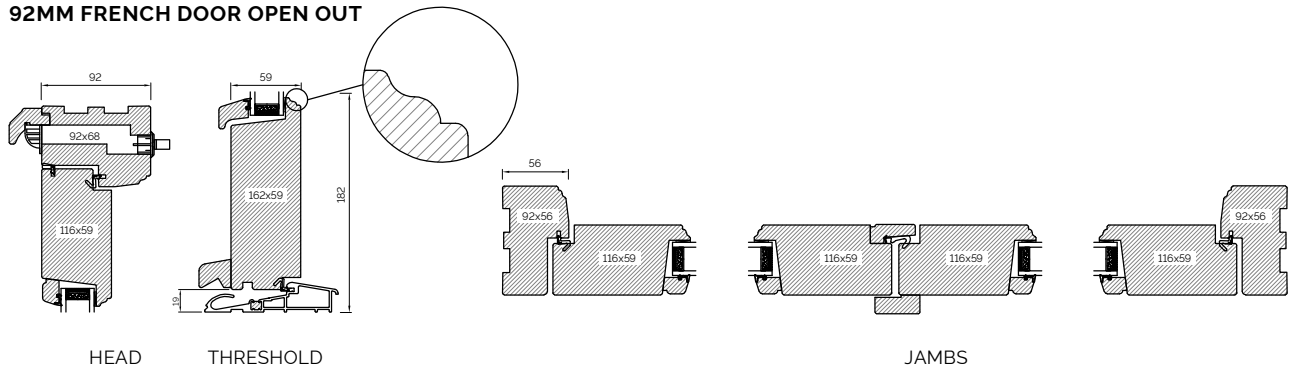

HEAD AND SOLE

MULLION

JAMB

TRANSOM

The A-series Collection, French And Single Doors

92MM FRENCH DOOR OPEN OUT

92MM FRENCH DOOR OPEN IN

92MM SINGLE DOOR OPEN OUT

92MM SINGLE DOOR OPEN IN

BONDED BARS

System 2000

SYSTEM 2000 SECTIONS

HEAD AND SOLE

JAMB

MULLION

TRANSOM