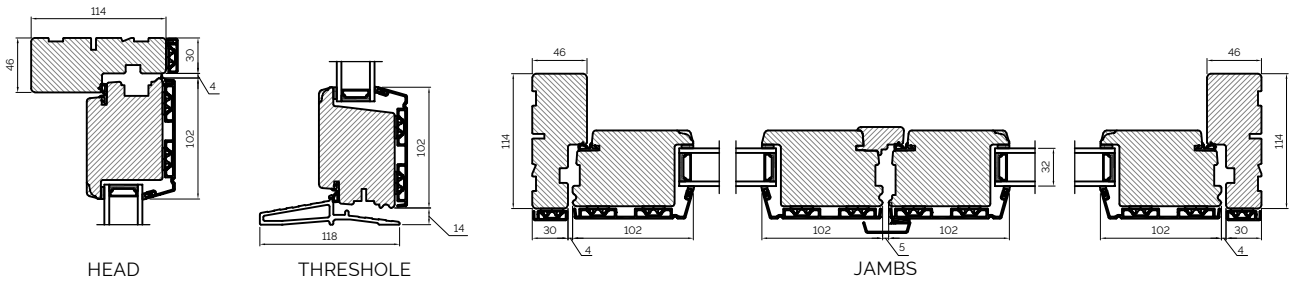

SCOTDOOR THRESHOLD DETAILS

SCOTDOOR SECTIONS

Alu Clad Timber Windows

OUTWARD SIDE HUNG WINDOW

FIXED FRAME WINDOW

BONDED BARS

TILT & TURN WINDOW

CORNER POSTS

Alu Clad Timber Doors

DOUBLE DOOR OPEN OUT

DOUBLE DOOR OPEN IN

SINGLE DOOR OPEN IN

SLIDING DOOR

BI-FOLDING DOOR

ALLAN EST. 1811 **BROS.**
Craftsmen of Bespoke Timber Windows & Doors

Allan House, Ord Road, Berwick-upon-Tweed, Northumberland, TD15 2XU