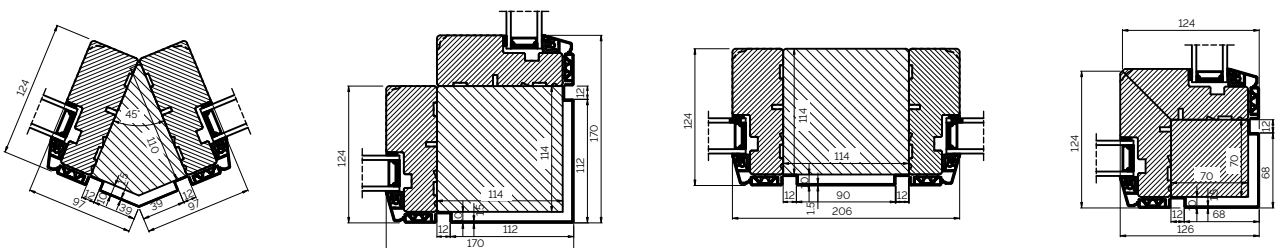

SCOTDOOR THRESHOLD DETAILS

SCOTDOOR SECTIONS

Alu Clad Timber Windows

OUTWARD SIDE HUNG WINDOW

FIXED FRAME WINDOW

BONDED BARS

TILT & TURN WINDOW

CORNER POSTS

Alu Clad Timber Doors

DOUBLE DOOR OPEN OUT

DOUBLE DOOR OPEN IN

SINGLE DOOR OPEN IN

SLIDING DOOR

BI-FOLDING DOOR

ALLAN EST. 1811 **BROS.**
Craftsmen of Bespoke Timber Windows & Doors

Allan House, Ord Road, Berwick-upon-Tweed, Northumberland, TD15 2XU