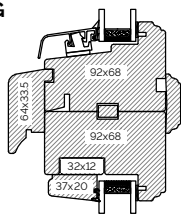

CILL EXTENSIONS

25MM CILL EXTENSION

47MM CILL EXTENSION

62MM CILL EXTENSION

BONDED BARS

25MM BONDED BAR

40MM BONDED BAR

56MM BONDED BAR

BOTTOM BEADS

WOOD BOTTOM BEAD

WOOD BOTTOM BEAD (TRIPLE GLAZED)

COUPLING

HORIZONTAL COUPLING

VERTICAL COUPLING

BAY COUPLING

The 1811 Sliding Sash Collection, Cords & Weights

95MM BOX INTERNAL GLAZED

80MM BOX INTERNAL GLAZED

95MM BOX EXTERNAL GLAZED

80MM BOX EXTERNAL GLAZED

OVOLO BONDED BARS

LAMBS TONGUE BONDED BARS

The 1811 Sliding Sash Collection, Spiral Balance

160MM SPIRAL BALANCE INTERNAL GLAZED