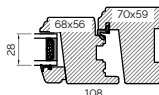

INTERNAL GLAZED 92MM FRAME SECTIONS

BONDED BARS

BONDED BARS

The A-series Collection, Flush Casement 68mm & 92mm Frame

EXTERNAL GLAZED 68MM FRAME SECTIONS

HEAD AND SOLE

MULLION

JAMB