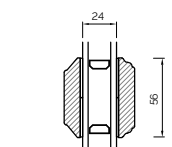

The A-series Collection, Stormproof Casement 68mm & 92mm Frame

EXTERNAL GLAZED 68MM FRAME SECTIONS

BONDED BARS

EXTERNAL GLAZED 92MM FRAME SECTIONS

BONDED BARS

INTERNAL GLAZED 68MM FRAME SECTIONS

BONDED BARS

INTERNAL GLAZED 92MM FRAME SECTIONS

BONDED BARS

BONDED BARS

The A-series Collection, Flush Casement 68mm & 92mm Frame

EXTERNAL GLAZED 68MM FRAME SECTIONS

HEAD AND SOLE

MULLION

JAMB

TRANSOM

BONDED BARS

25MM BONDED BAR

40MM BONDED BAR

56MM BONDED BAR

EXTERNAL GLAZED 92MM FRAME SECTIONS

HEAD AND SOLE

MULLION

JAMB

TRANSOM

BONDED BARS

25MM BONDED BAR

40MM BONDED BAR

56MM BONDED BAR

INTERNAL GLAZED 68MM FRAME SECTIONS

HEAD AND SOLE