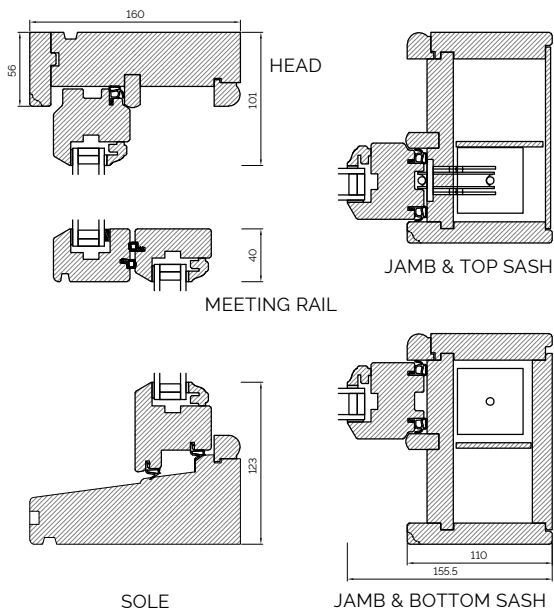

CILL EXTENSIONS

25MM CILL EXTENSION

47MM CILL EXTENSION

62MM CILL EXTENSION

BONDED BARS

25MM BONDED BAR

40MM BONDED BAR

56MM BONDED BAR

BOTTOM BEADS

WOOD BOTTOM BEAD

WOOD BOTTOM BEAD (TRIPLE GLAZED)

COUPLING

HORIZONTAL COUPLING

VERTICAL COUPLING

BAY COUPLING

The 1811 Sliding Sash Collection, Cords & Weights

95MM BOX INTERNAL GLAZED

80MM BOX INTERNAL GLAZED

95MM BOX EXTERNAL GLAZED

80MM BOX EXTERNAL GLAZED

OVOLO BONDED BARS

LAMBS TONGUE BONDED BARS

The 1811 Sliding Sash Collection, Spiral Balance

160MM SPIRAL BALANCE INTERNAL GLAZED