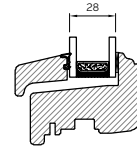

CILL EXTENSIONS

25MM CILL EXTENSION

47MM CILL EXTENSION

62MM CILL EXTENSION

BONDED BARS

25MM BONDED BAR

40MM BONDED BAR

56MM BONDED BAR

BOTTOM BEADS

WOOD BOTTOM BEAD

WOOD BOTTOM BEAD (TRIPLE GLAZED)

COUPLING

HORIZONTAL COUPLING

VERTICAL COUPLING

BAY COUPLING

The 1811 Sliding Sash Collection, Cords & Weights