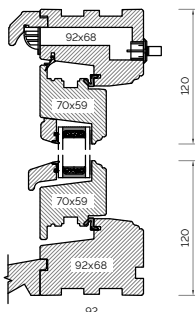

INTERNAL GLAZED 92MM FRAME SECTIONS

BONDED BARS

BONDED BARS

The A-series Collection, Flush Casement 68mm & 92mm Frame

EXTERNAL GLAZED 68MM FRAME SECTIONS

HEAD AND SOLE

MULLION

JAMB

TRANSOM

BONDED BARS

25MM BONDED BAR

40MM BONDED BAR

56MM BONDED BAR

EXTERNAL GLAZED 92MM FRAME SECTIONS

HEAD AND SOLE

MULLION

JAMB

TRANSOM

BONDED BARS

25MM BONDED BAR

40MM BONDED BAR

56MM BONDED BAR

INTERNAL GLAZED 68MM FRAME SECTIONS

HEAD AND SOLE

MULLION

JAMB

TRANSOM

BONDED BARS

25MM BONDED BAR

40MM BONDED BAR

56MM BONDED BAR

INTERNAL GLAZED 92MM FRAME SECTIONS