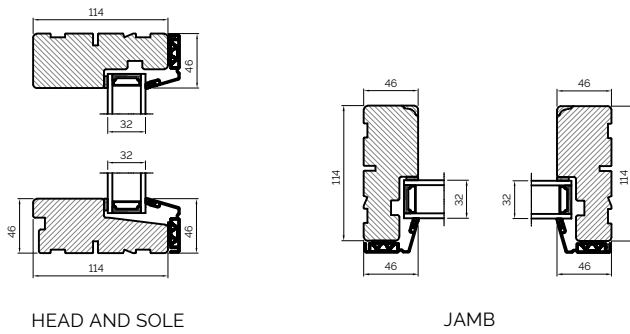

SCOTDOOR THRESHOLD DETAILS

SCOTDOOR SECTIONS

Alu Clad Timber Windows

OUTWARD SIDE HUNG WINDOW

FIXED FRAME WINDOW

BONDED BARS

TILT & TURN WINDOW

CORNER POSTS

Alu Clad Timber Doors

DOUBLE DOOR OPEN OUT

DOUBLE DOOR OPEN IN

SINGLE DOOR OPEN IN

SLIDING DOOR

BI-FOLDING DOOR

ALLAN EST. 1811 **BROS.**
Craftsmen of Bespoke Timber Windows & Doors

Allan House, Ord Road, Berwick-upon-Tweed, Northumberland, TD15 2XU