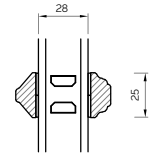

INTERNAL GLAZED 92MM FRAME SECTIONS

BONDED BARS

BONDED BARS

The A-series Collection, Flush Casement 68mm & 92mm Frame

EXTERNAL GLAZED 68MM FRAME SECTIONS

HEAD AND SOLE

MULLION

JAMB

TRANSOM

BONDED BARS

25MM BONDED BAR

40MM BONDED BAR

56MM BONDED BAR

EXTERNAL GLAZED 92MM FRAME SECTIONS

HEAD AND SOLE

MULLION

JAMB

TRANSOM

BONDED BARS

25MM BONDED BAR

40MM BONDED BAR

56MM BONDED BAR

INTERNAL GLAZED 68MM FRAME SECTIONS

HEAD AND SOLE

MULLION

JAMB

TRANSOM

BONDED BARS

25MM BONDED BAR

40MM BONDED BAR

56MM BONDED BAR

INTERNAL GLAZED 92MM FRAME SECTIONS