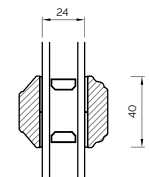

TRANSOM

BONDED BARS

25MM BONDED BAR

40MM BONDED BAR

56MM BONDED BAR

EXTERNAL GLAZED 92MM FRAME SECTIONS

HEAD AND SOLE

MULLION

JAMB

TRANSOM

BONDED BARS

25MM BONDED BAR

40MM BONDED BAR

56MM BONDED BAR

INTERNAL GLAZED 68MM FRAME SECTIONS

HEAD AND SOLE

MULLION

JAMB

TRANSOM

BONDED BARS

25MM BONDED BAR

40MM BONDED BAR

56MM BONDED BAR

INTERNAL GLAZED 92MM FRAME SECTIONS

HEAD AND SOLE

MULLION

JAMB

TRANSOM

The A-series Collection, French And Single Doors

92MM FRENCH DOOR OPEN OUT

92MM FRENCH DOOR OPEN IN

92MM SINGLE DOOR OPEN OUT