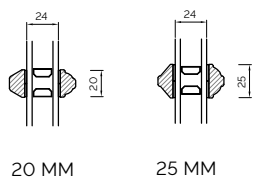

95MM BOX INTERNAL GLAZED

80MM BOX INTERNAL GLAZED

95MM BOX EXTERNAL GLAZED

80MM BOX EXTERNAL GLAZED

OVOLO BONDED BARS

LAMBS TONGUE BONDED BARS

The 1811 Sliding Sash Collection, Spiral Balance

160MM SPIRAL BALANCE INTERNAL GLAZED

160MM SPIRAL BALANCE/MOULDED FRAME PROFILE INTERNAL GLAZED

160MM SPIRAL BALANCE EXTERNAL GLAZED

160MM SPIRAL BALANCE/MOULDED FRAME PROFILE EXTERNAL GLAZED

OVOLO BONDED BARS

LAMBS TONGUE BONDED BARS

The Scotdoor Collection