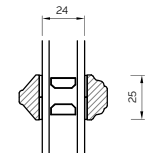

TRANSOM

BONDED BARS

25MM BONDED BAR

40MM BONDED BAR

56MM BONDED BAR

EXTERNAL GLAZED 92MM FRAME SECTIONS

HEAD AND SOLE

MULLION

JAMB

TRANSOM

BONDED BARS

25MM BONDED BAR

40MM BONDED BAR

56MM BONDED BAR

INTERNAL GLAZED 68MM FRAME SECTIONS

HEAD AND SOLE

MULLION

JAMB

TRANSOM

BONDED BARS

25MM BONDED BAR

40MM BONDED BAR

56MM BONDED BAR

INTERNAL GLAZED 92MM FRAME SECTIONS

HEAD AND SOLE

MULLION

JAMB

TRANSOM

The A-series Collection, French And Single Doors

92MM FRENCH DOOR OPEN OUT

92MM FRENCH DOOR OPEN IN

92MM SINGLE DOOR OPEN OUT