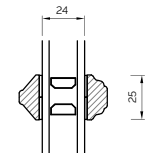

INTERNAL GLAZED 92MM FRAME SECTIONS

BONDED BARS

BONDED BARS

The A-series Collection, Flush Casement 68mm & 92mm Frame

EXTERNAL GLAZED 68MM FRAME SECTIONS

HEAD AND SOLE

MULLION

JAMB

TRANSOM

BONDED BARS

25MM BONDED BAR

40MM BONDED BAR

56MM BONDED BAR

EXTERNAL GLAZED 92MM FRAME SECTIONS

HEAD AND SOLE

MULLION

JAMB

TRANSOM

BONDED BARS

25MM BONDED BAR

40MM BONDED BAR

56MM BONDED BAR

INTERNAL GLAZED 68MM FRAME SECTIONS

HEAD AND SOLE

MULLION

JAMB

TRANSOM

BONDED BARS

25MM BONDED BAR

40MM BONDED BAR

56MM BONDED BAR

INTERNAL GLAZED 92MM FRAME SECTIONS