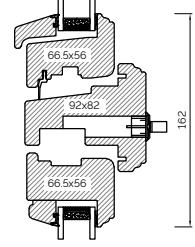

92MM SINGLE DOOR OPEN IN

BONDED BARS

System 2000

SYSTEM 2000 SECTIONS

HEAD AND SOLE

JAMB

MULLION

TRANSOM

CILL EXTENSIONS

25MM CILL EXTENSION

47MM CILL EXTENSION

62MM CILL EXTENSION

BONDED BARS

25MM BONDED BAR

40MM BONDED BAR

56MM BONDED BAR