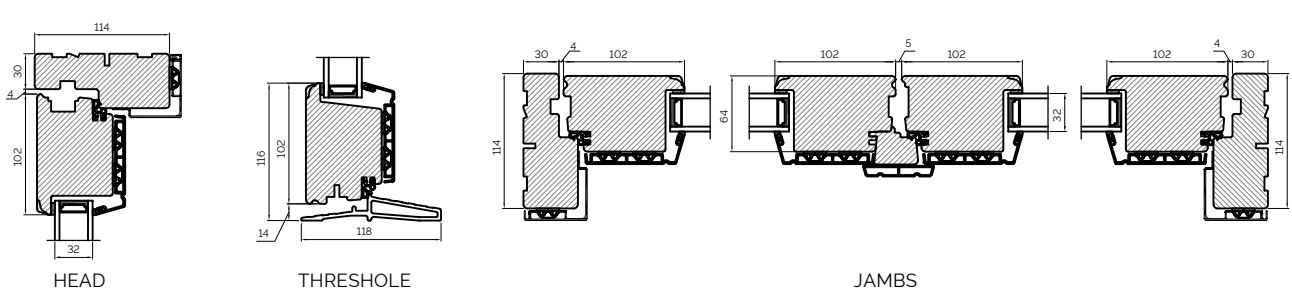

SCOTDOOR THRESHOLD DETAILS

SCOTDOOR SECTIONS

Alu Clad Timber Windows

OUTWARD SIDE HUNG WINDOW

FIXED FRAME WINDOW

BONDED BARS

TILT & TURN WINDOW

CORNER POSTS

Alu Clad Timber Doors

DOUBLE DOOR OPEN OUT

DOUBLE DOOR OPEN IN

SINGLE DOOR OPEN IN

SLIDING DOOR

BI-FOLDING DOOR

ALLAN EST. 1811 **BROS.**
Craftsmen of Bespoke Timber Windows & Doors

Allan House, Ord Road, Berwick-upon-Tweed, Northumberland, TD15 2XU