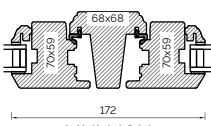

JAMB

TRANSOM

BONDED BARS

25MM BONDED BAR

40MM BONDED BAR

56MM BONDED BAR

INTERNAL GLAZED 68MM FRAME SECTIONS

HEAD AND SOLE

MULLION

JAMB

TRANSOM

BONDED BARS

25MM BONDED BAR

40MM BONDED BAR

56MM BONDED BAR

INTERNAL GLAZED 92MM FRAME SECTIONS