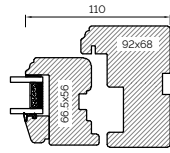

92MM SINGLE DOOR OPEN IN

BONDED BARS

System 2000

SYSTEM 2000 SECTIONS

HEAD AND SOLE

JAMB

MULLION

TRANSOM

CILL EXTENSIONS

25MM CILL EXTENSION

47MM CILL EXTENSION

62MM CILL EXTENSION

BONDED BARS

25MM BONDED BAR

40MM BONDED BAR

56MM BONDED BAR