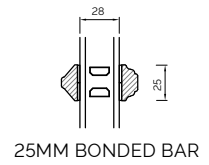

The A-series Collection, Stormproof Casement 68mm & 92mm Frame

EXTERNAL GLAZED 68MM FRAME SECTIONS

BONDED BARS

EXTERNAL GLAZED 92MM FRAME SECTIONS

BONDED BARS

INTERNAL GLAZED 68MM FRAME SECTIONS

BONDED BARS

INTERNAL GLAZED 92MM FRAME SECTIONS

BONDED BARS

BONDED BARS

The A-series Collection, Flush Casement 68mm & 92mm Frame

EXTERNAL GLAZED 68MM FRAME SECTIONS

HEAD AND SOLE

MULLION

JAMB

TRANSOM

BONDED BARS

25MM BONDED BAR

40MM BONDED BAR

56MM BONDED BAR

EXTERNAL GLAZED 92MM FRAME SECTIONS

HEAD AND SOLE

MULLION

JAMB

TRANSOM

BONDED BARS

25MM BONDED BAR

40MM BONDED BAR

56MM BONDED BAR

INTERNAL GLAZED 68MM FRAME SECTIONS

HEAD AND SOLE