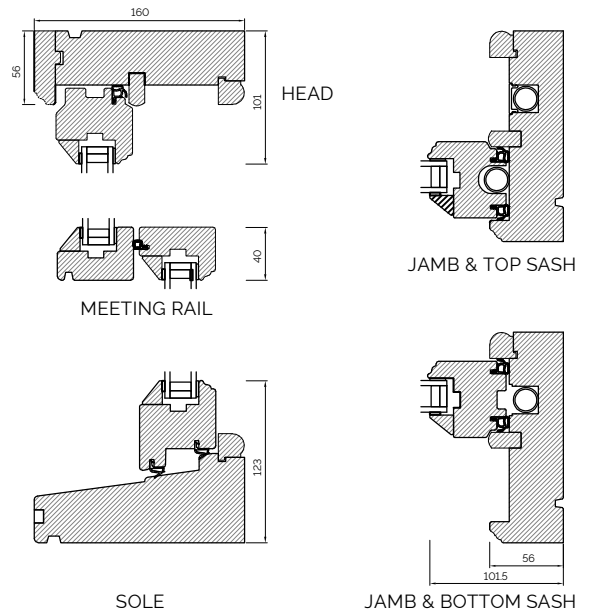

160MM SPIRAL BALANCE/MOULDED FRAME PROFILE EXTERNAL GLAZED

OVOLO BONDED BARS

LAMBS TONGUE BONDED BARS