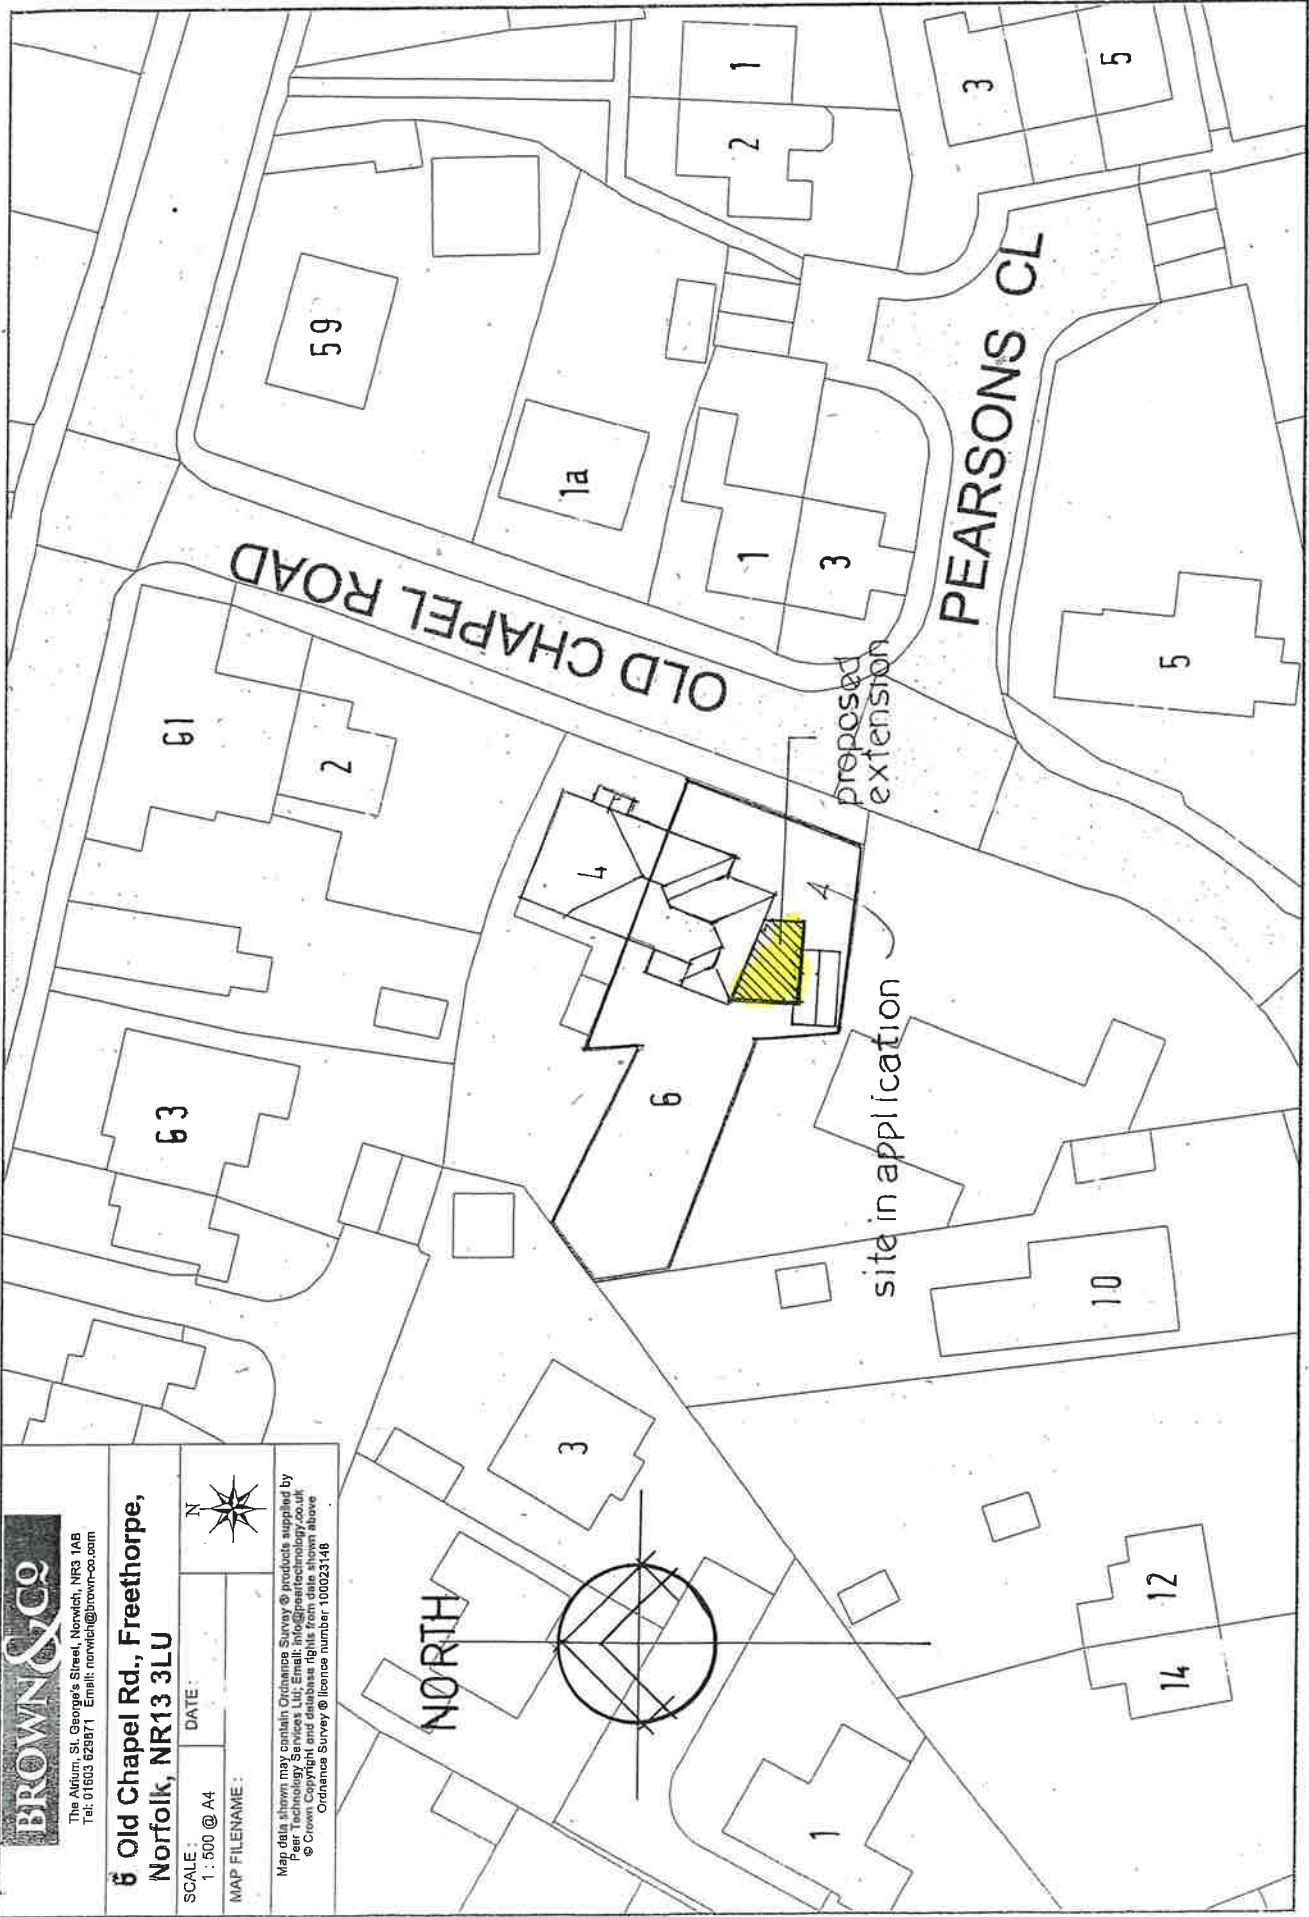

**6 Old Chapel Rd., Freethorpe,
Norfolk, NR13 3LU**

SCALE: 1:500 @ A4

DATE:

MAP FILENAME:

BLOCK/SITE LOCATION PLAN · 1:500

A4 SHEET