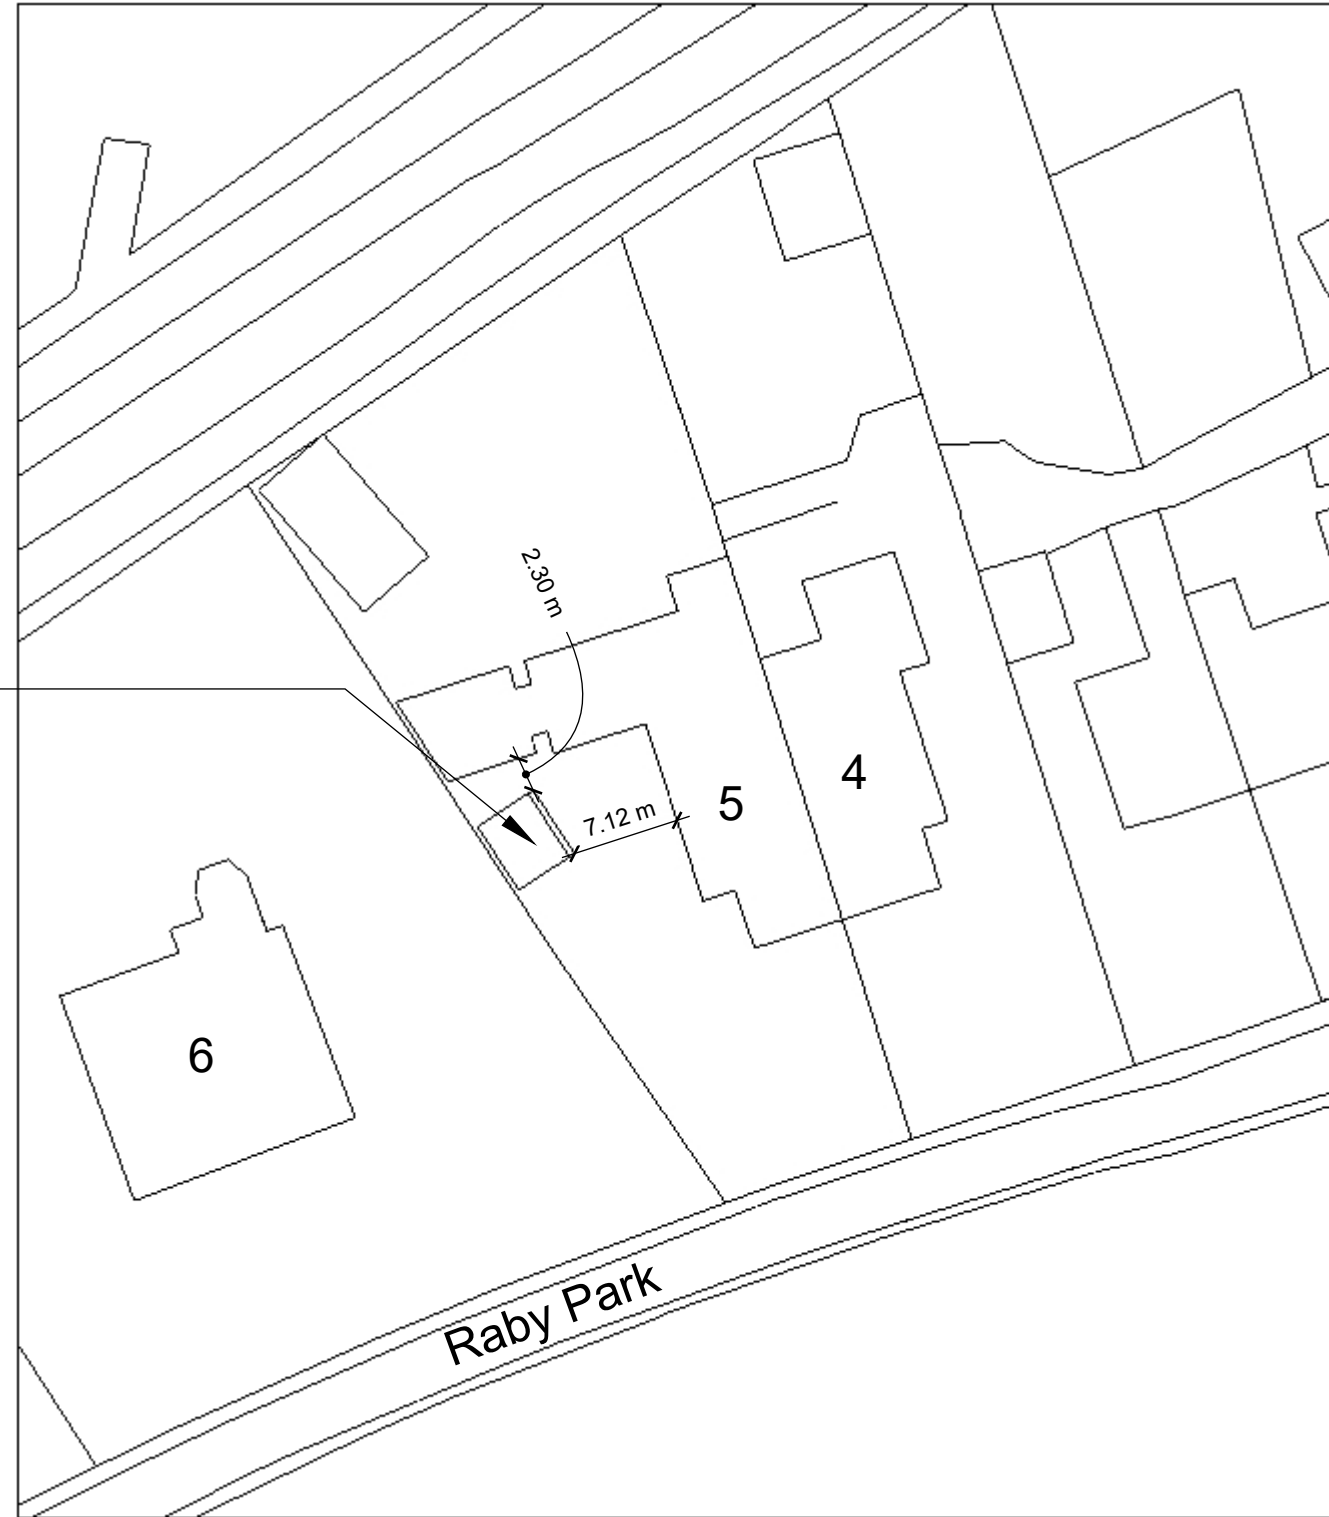

Proposed Block Plan 1:500

Proposed Garden Room
with roof overhang

R L Planning

5 Raby Park, Wetherby LS22 6SA

FOR PLANNING PURPOSES ONLY

ISSUE
06.02.24

PROJECT NO.
20.87

Proposed Block Plan
1:500 @ A3