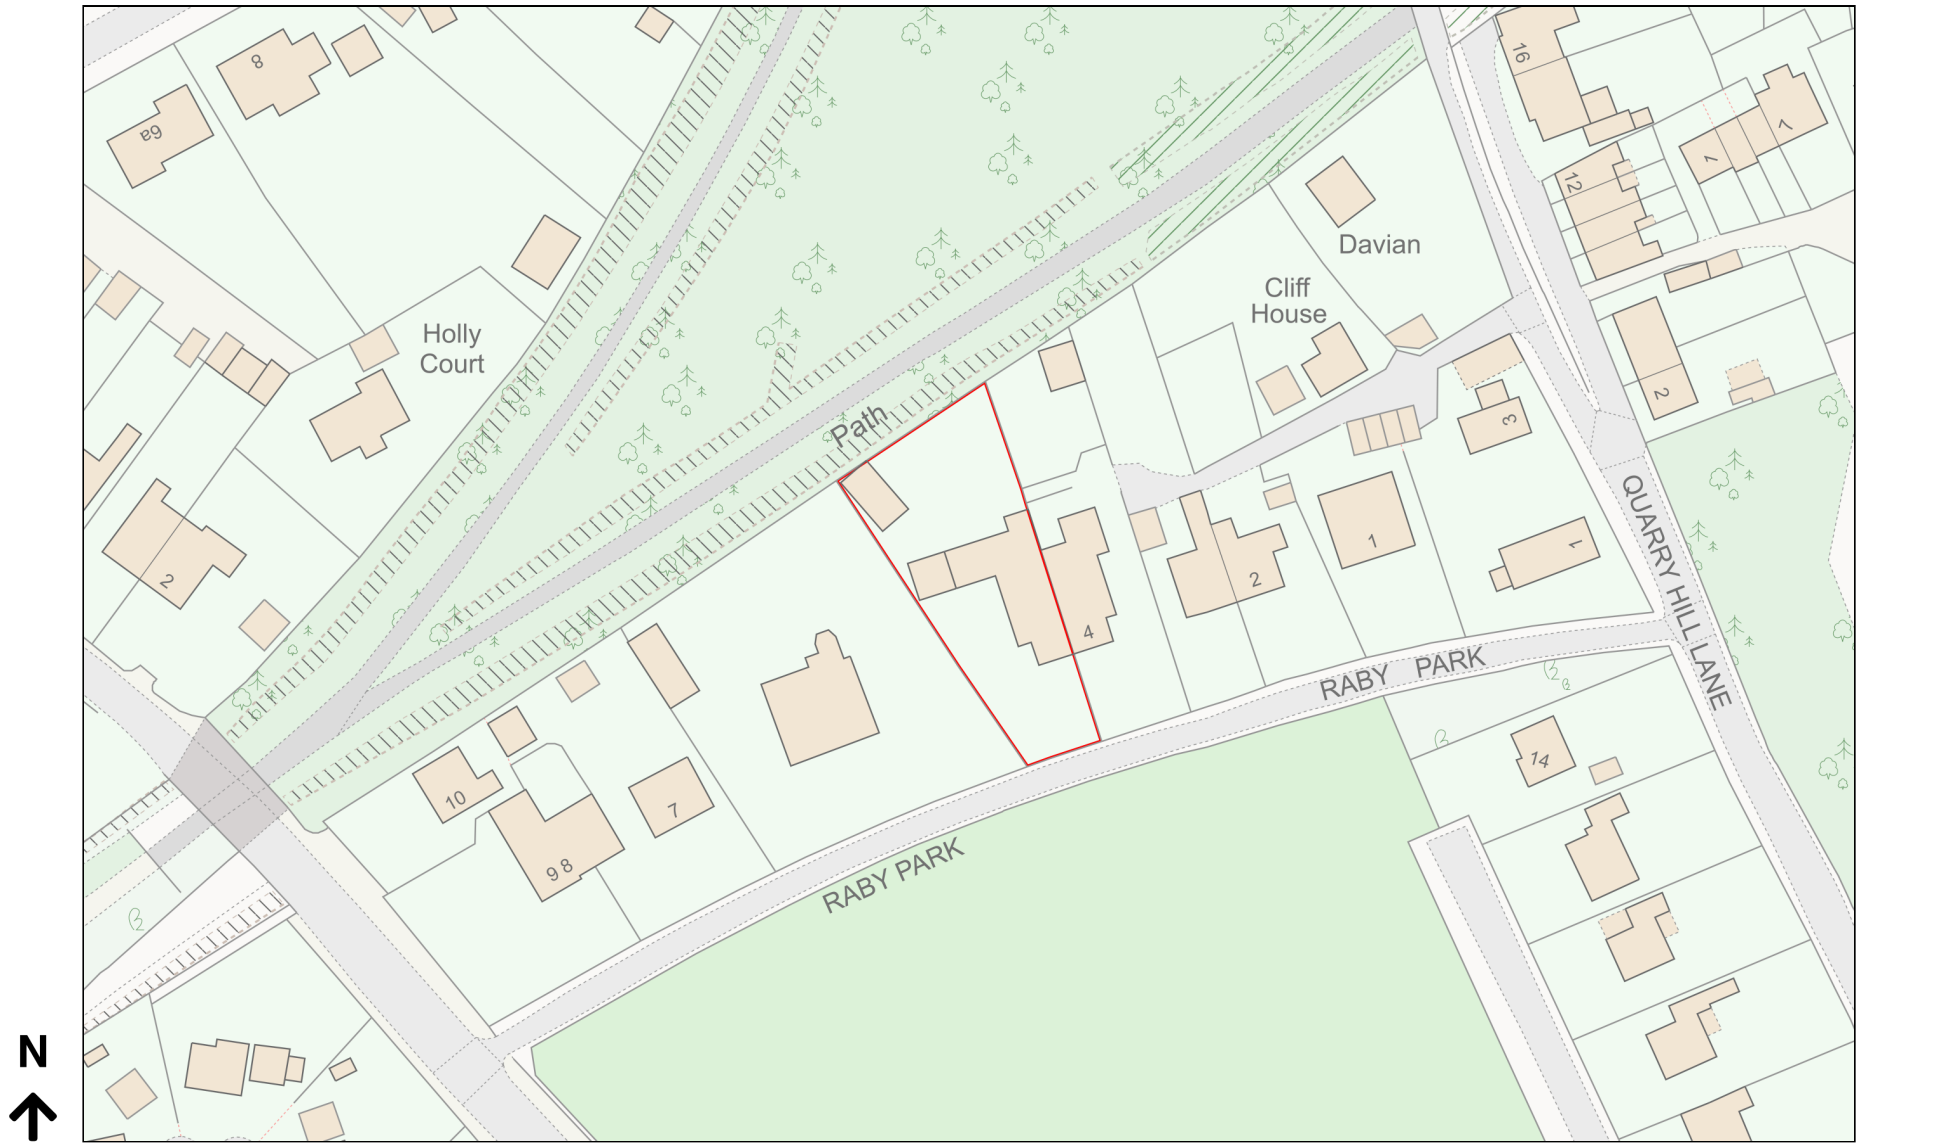

Location Plan

Site Address: 5, Raby Park, Wetherby, LS22 6SA

Date Produced: 14-Feb-2024

Scale: 1:1250 @A4

Planning Portal Reference: PP-12786095v1