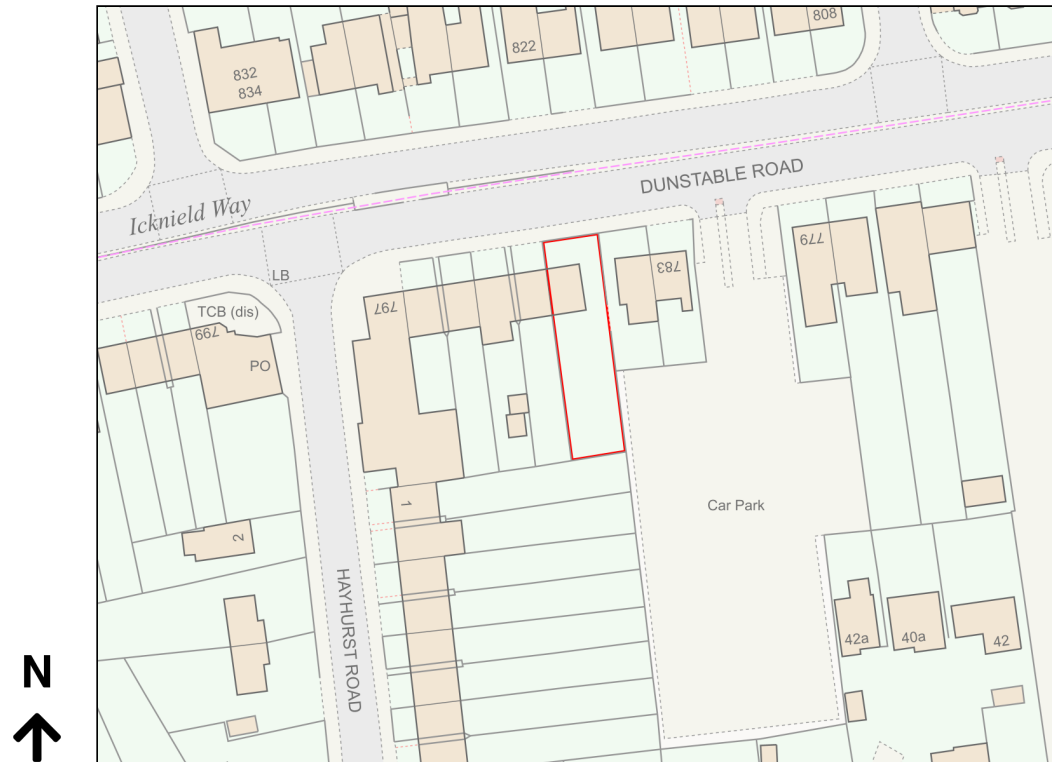

# Location Plan

Site Address: 787, Dunstable Road, Luton, LU4 0HL

Date Produced: 21-Feb-2024

Scale: 1:1250 @A4

Planning Portal Reference: PP-12786615v2