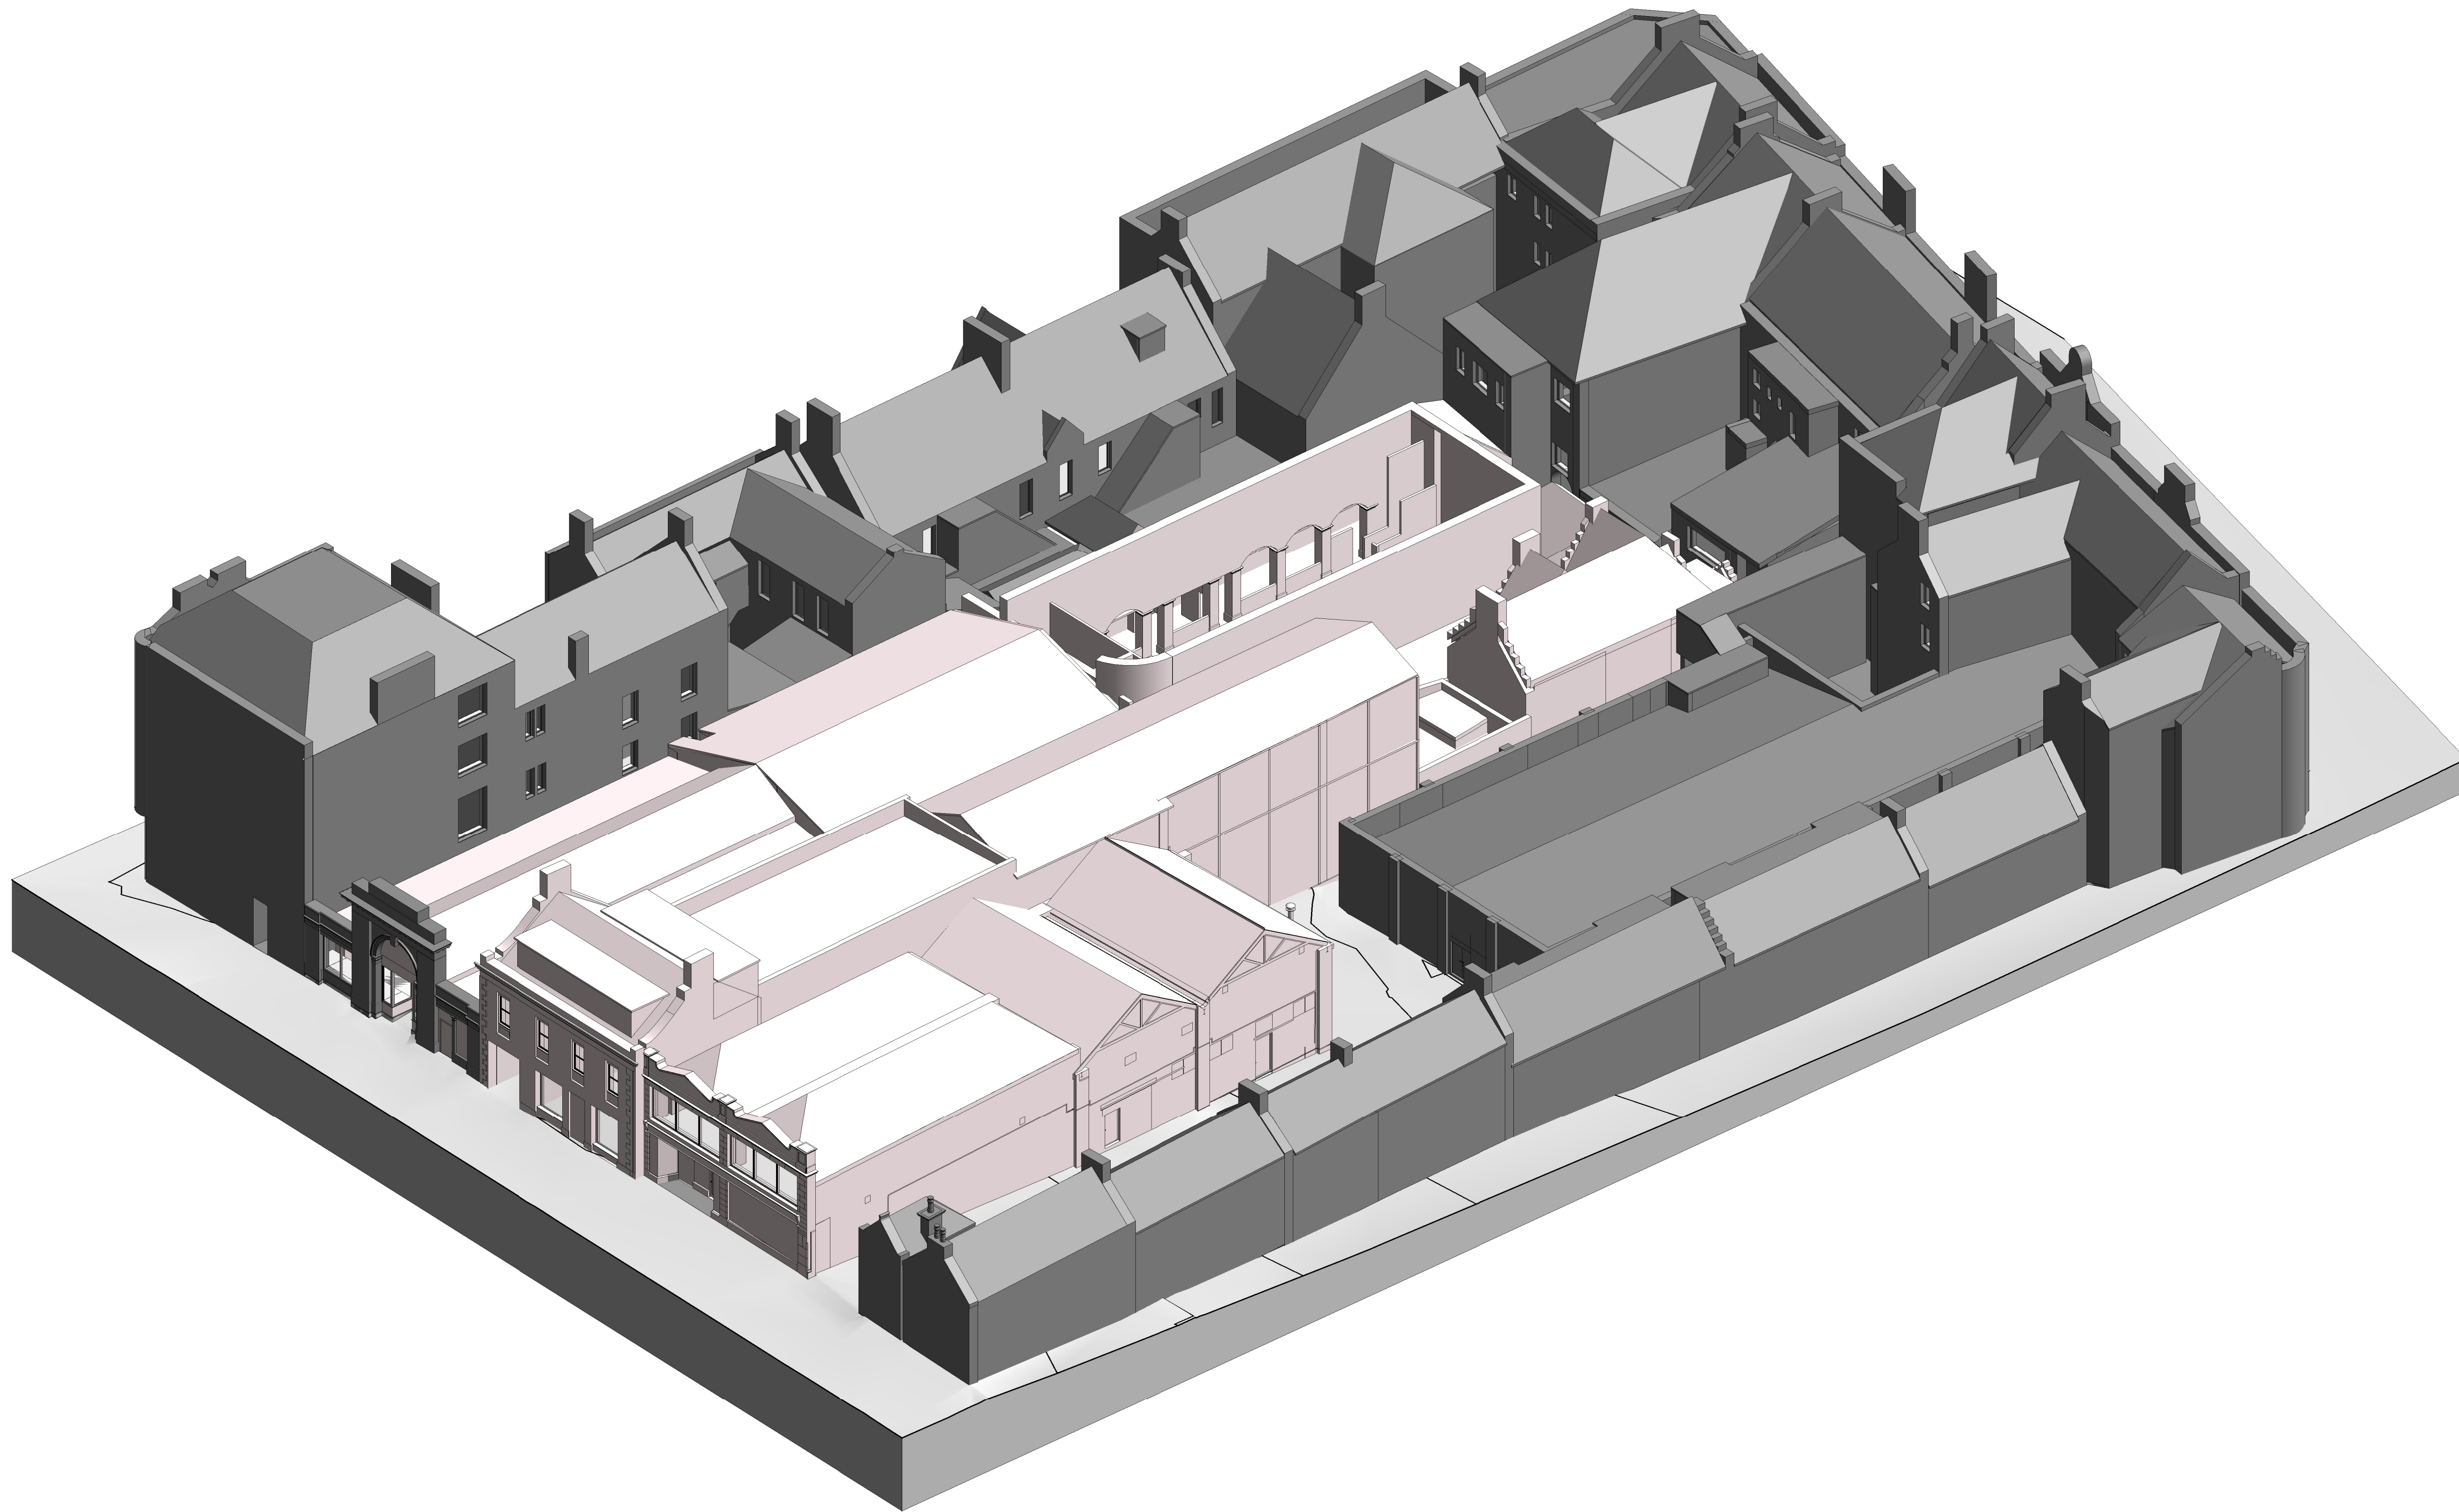

Scale convertor			
A1 Scale - A3 Scale	A1 Scale - A3 Scale	A1 Scale - A3 Scale	A1 Scale - A3 Scale
1:1	1:2	1:5	1:10
1:10	1:20	1:25	1:50
1:50	1:100	1:100	1:200
1:250	1:500		

Site - Showing Demolitions

Rev	Date	Amendment	Issued	Reviewed
P03	23.01.24	Planning		KM
P02	15.01.24	Planning		KM
P01	21.12.23	For information		KM

**oberlanders**  
 Project Name  
 Robertson Property Ltd  
 South Street, Elgin

Title  
 Site - Demolitions 3D

Status  
**Planning**

Drawing no. 310SSE-OBE-ZZ-XX-DR-A-97-0802 P03

Drawn By KM	Project 2893	<b>Oberlanders Architects LLP</b> 16 Melville Street - Edinburgh - EH3 7NS
Drawn date March 2023		0131 225 9070 E: mail@oberlanders.co.uk
Scale(s) @ A1		www.oberlanders.co.uk