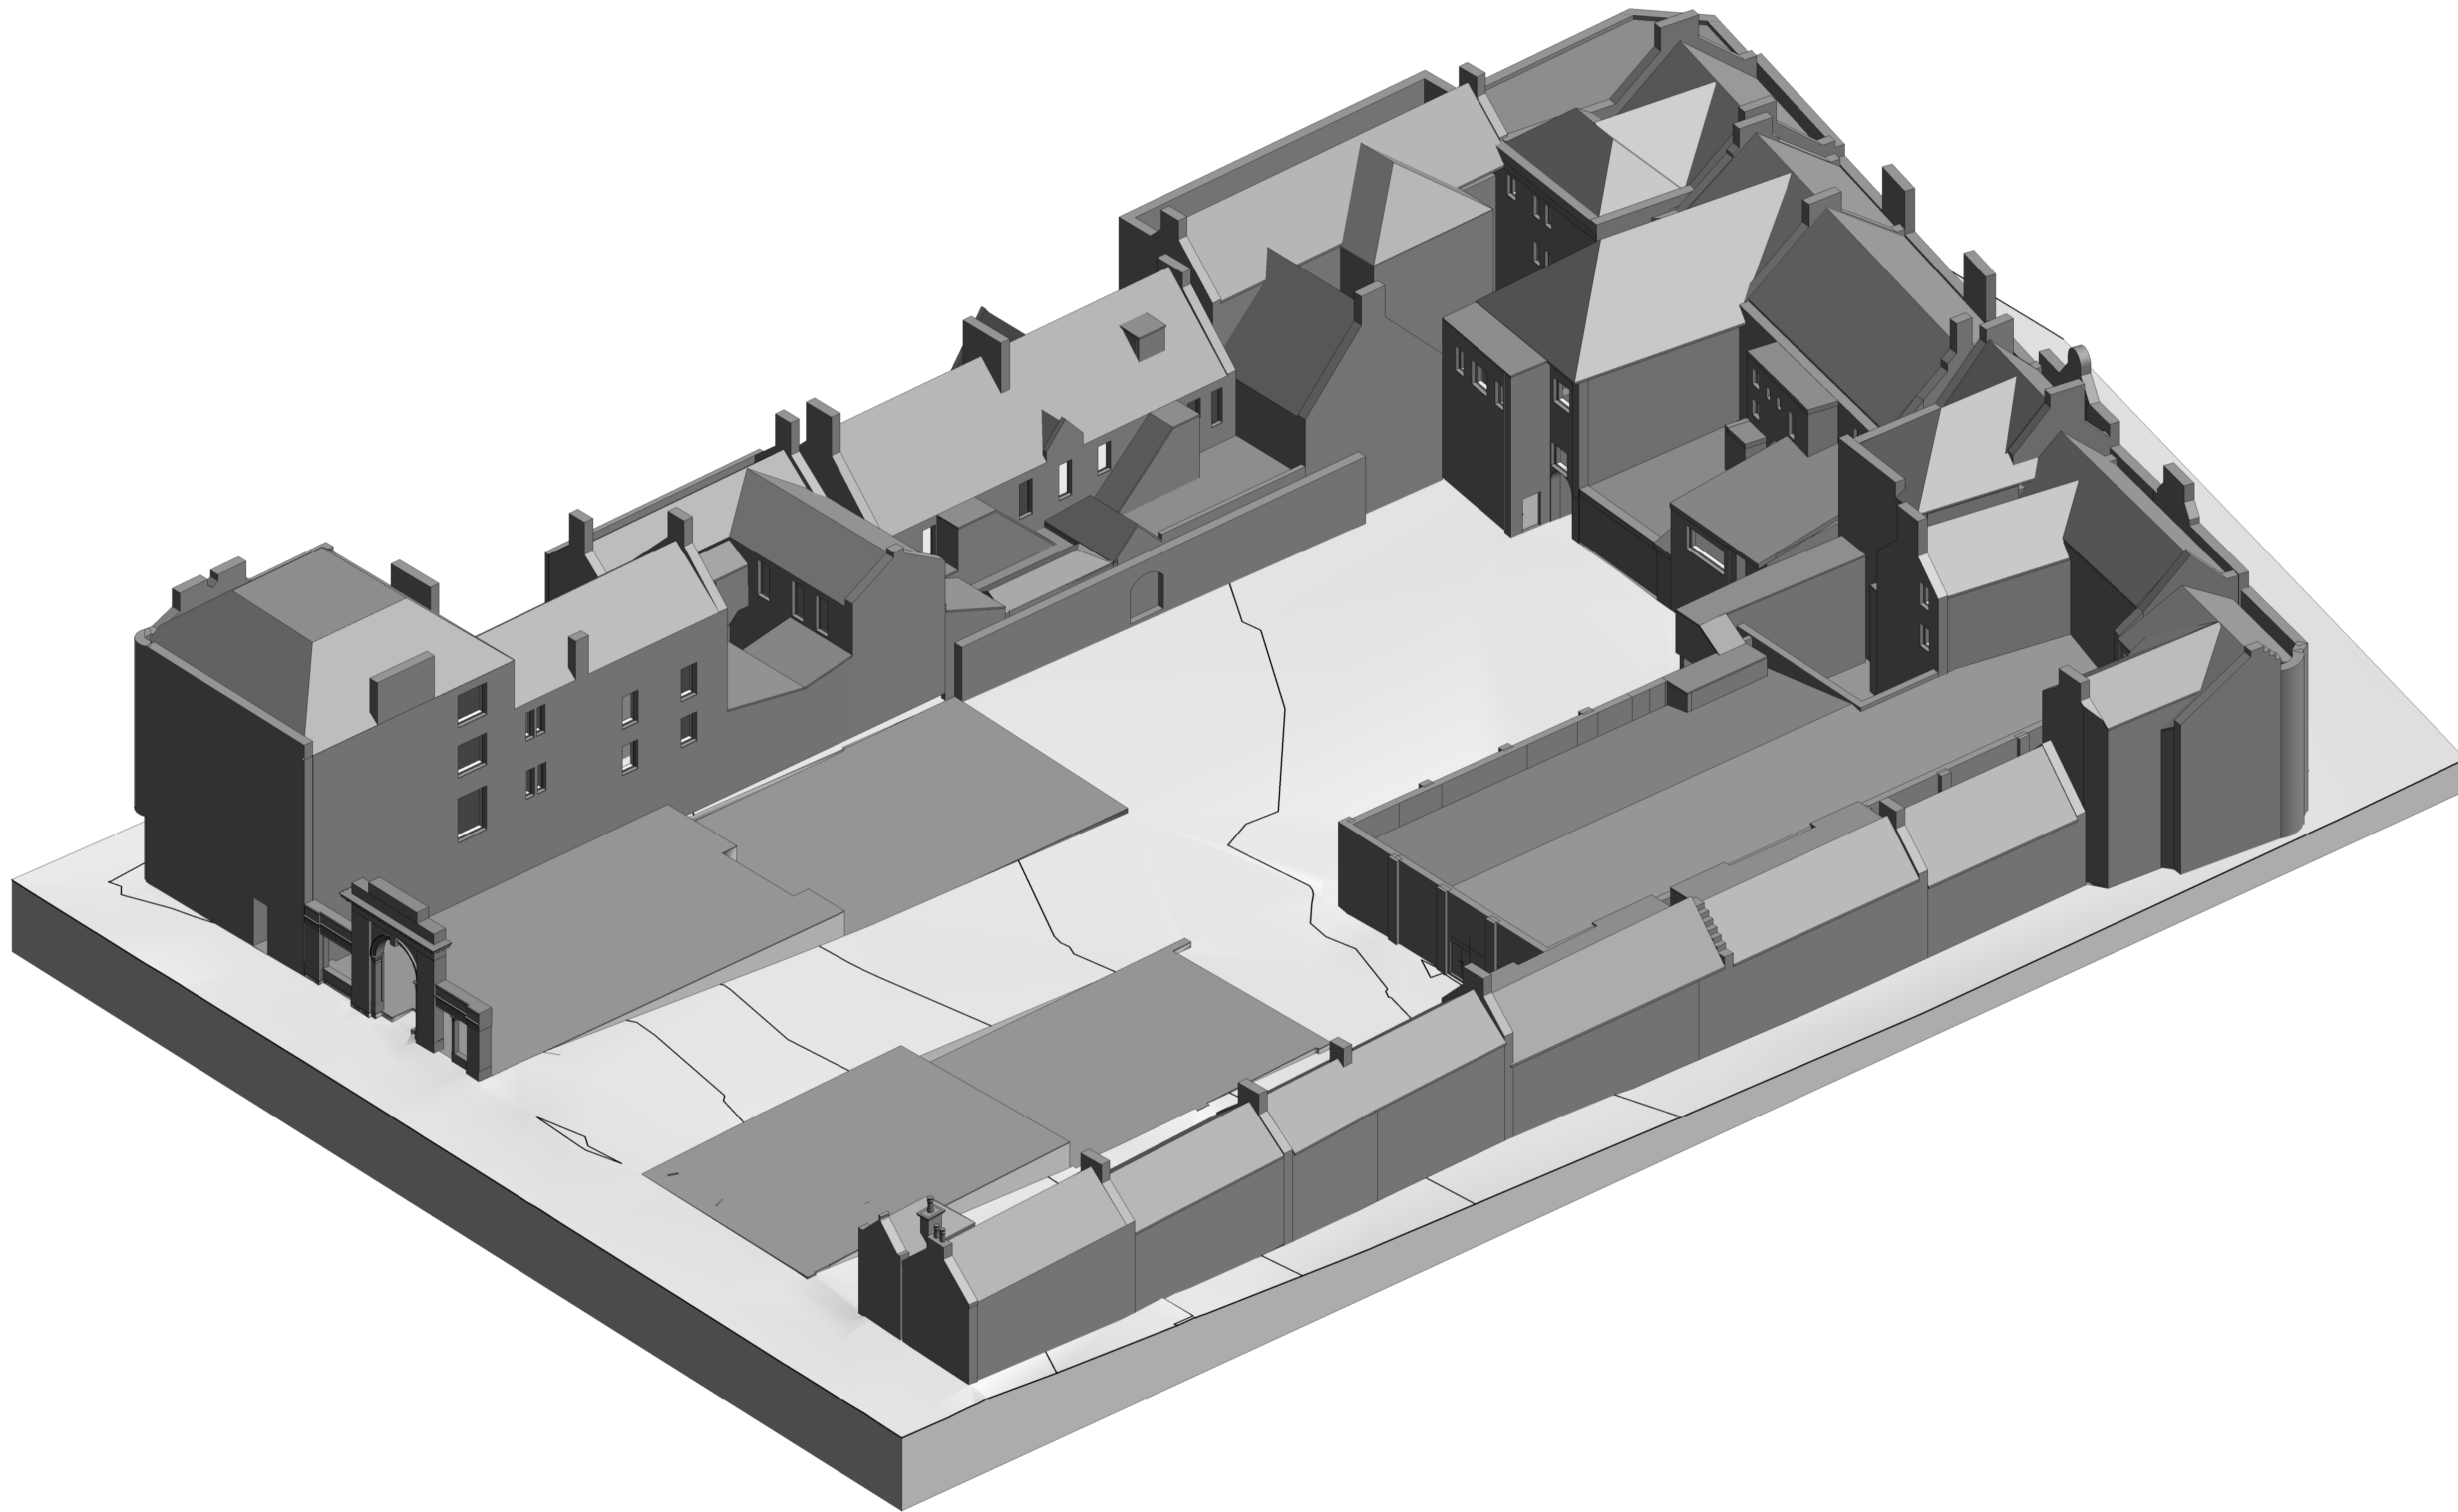

Scale convertor			
A1 Scale - A3 Scale	A1 Scale - A3 Scale	A1 Scale - A3 Scale	A1 Scale - A3 Scale
1:1	1:2	1:5	1:10
1:10	1:20	1:25	1:50
1:50	1:100	1:100	1:200
1:250	1:500		

Site - Cleared

Rev	Date	Amendment	Rev	Issued	Reviewed
P02	15.01.24	Planning			KM
P01	21.12.23	For information			KM

**oberlanders**

Robertson Property Ltd  
South Street, Elgin

Title  
Site - Cleared 3D

Status  
**Planning**

Drawing no. 310SSE-OBE-ZZ-XX-DR-A-97-0803 P02

Drawn By KM Project 2893  
7NS  
Oberlanders Architects LLP  
16 Melville Street - Edinburgh - EH3