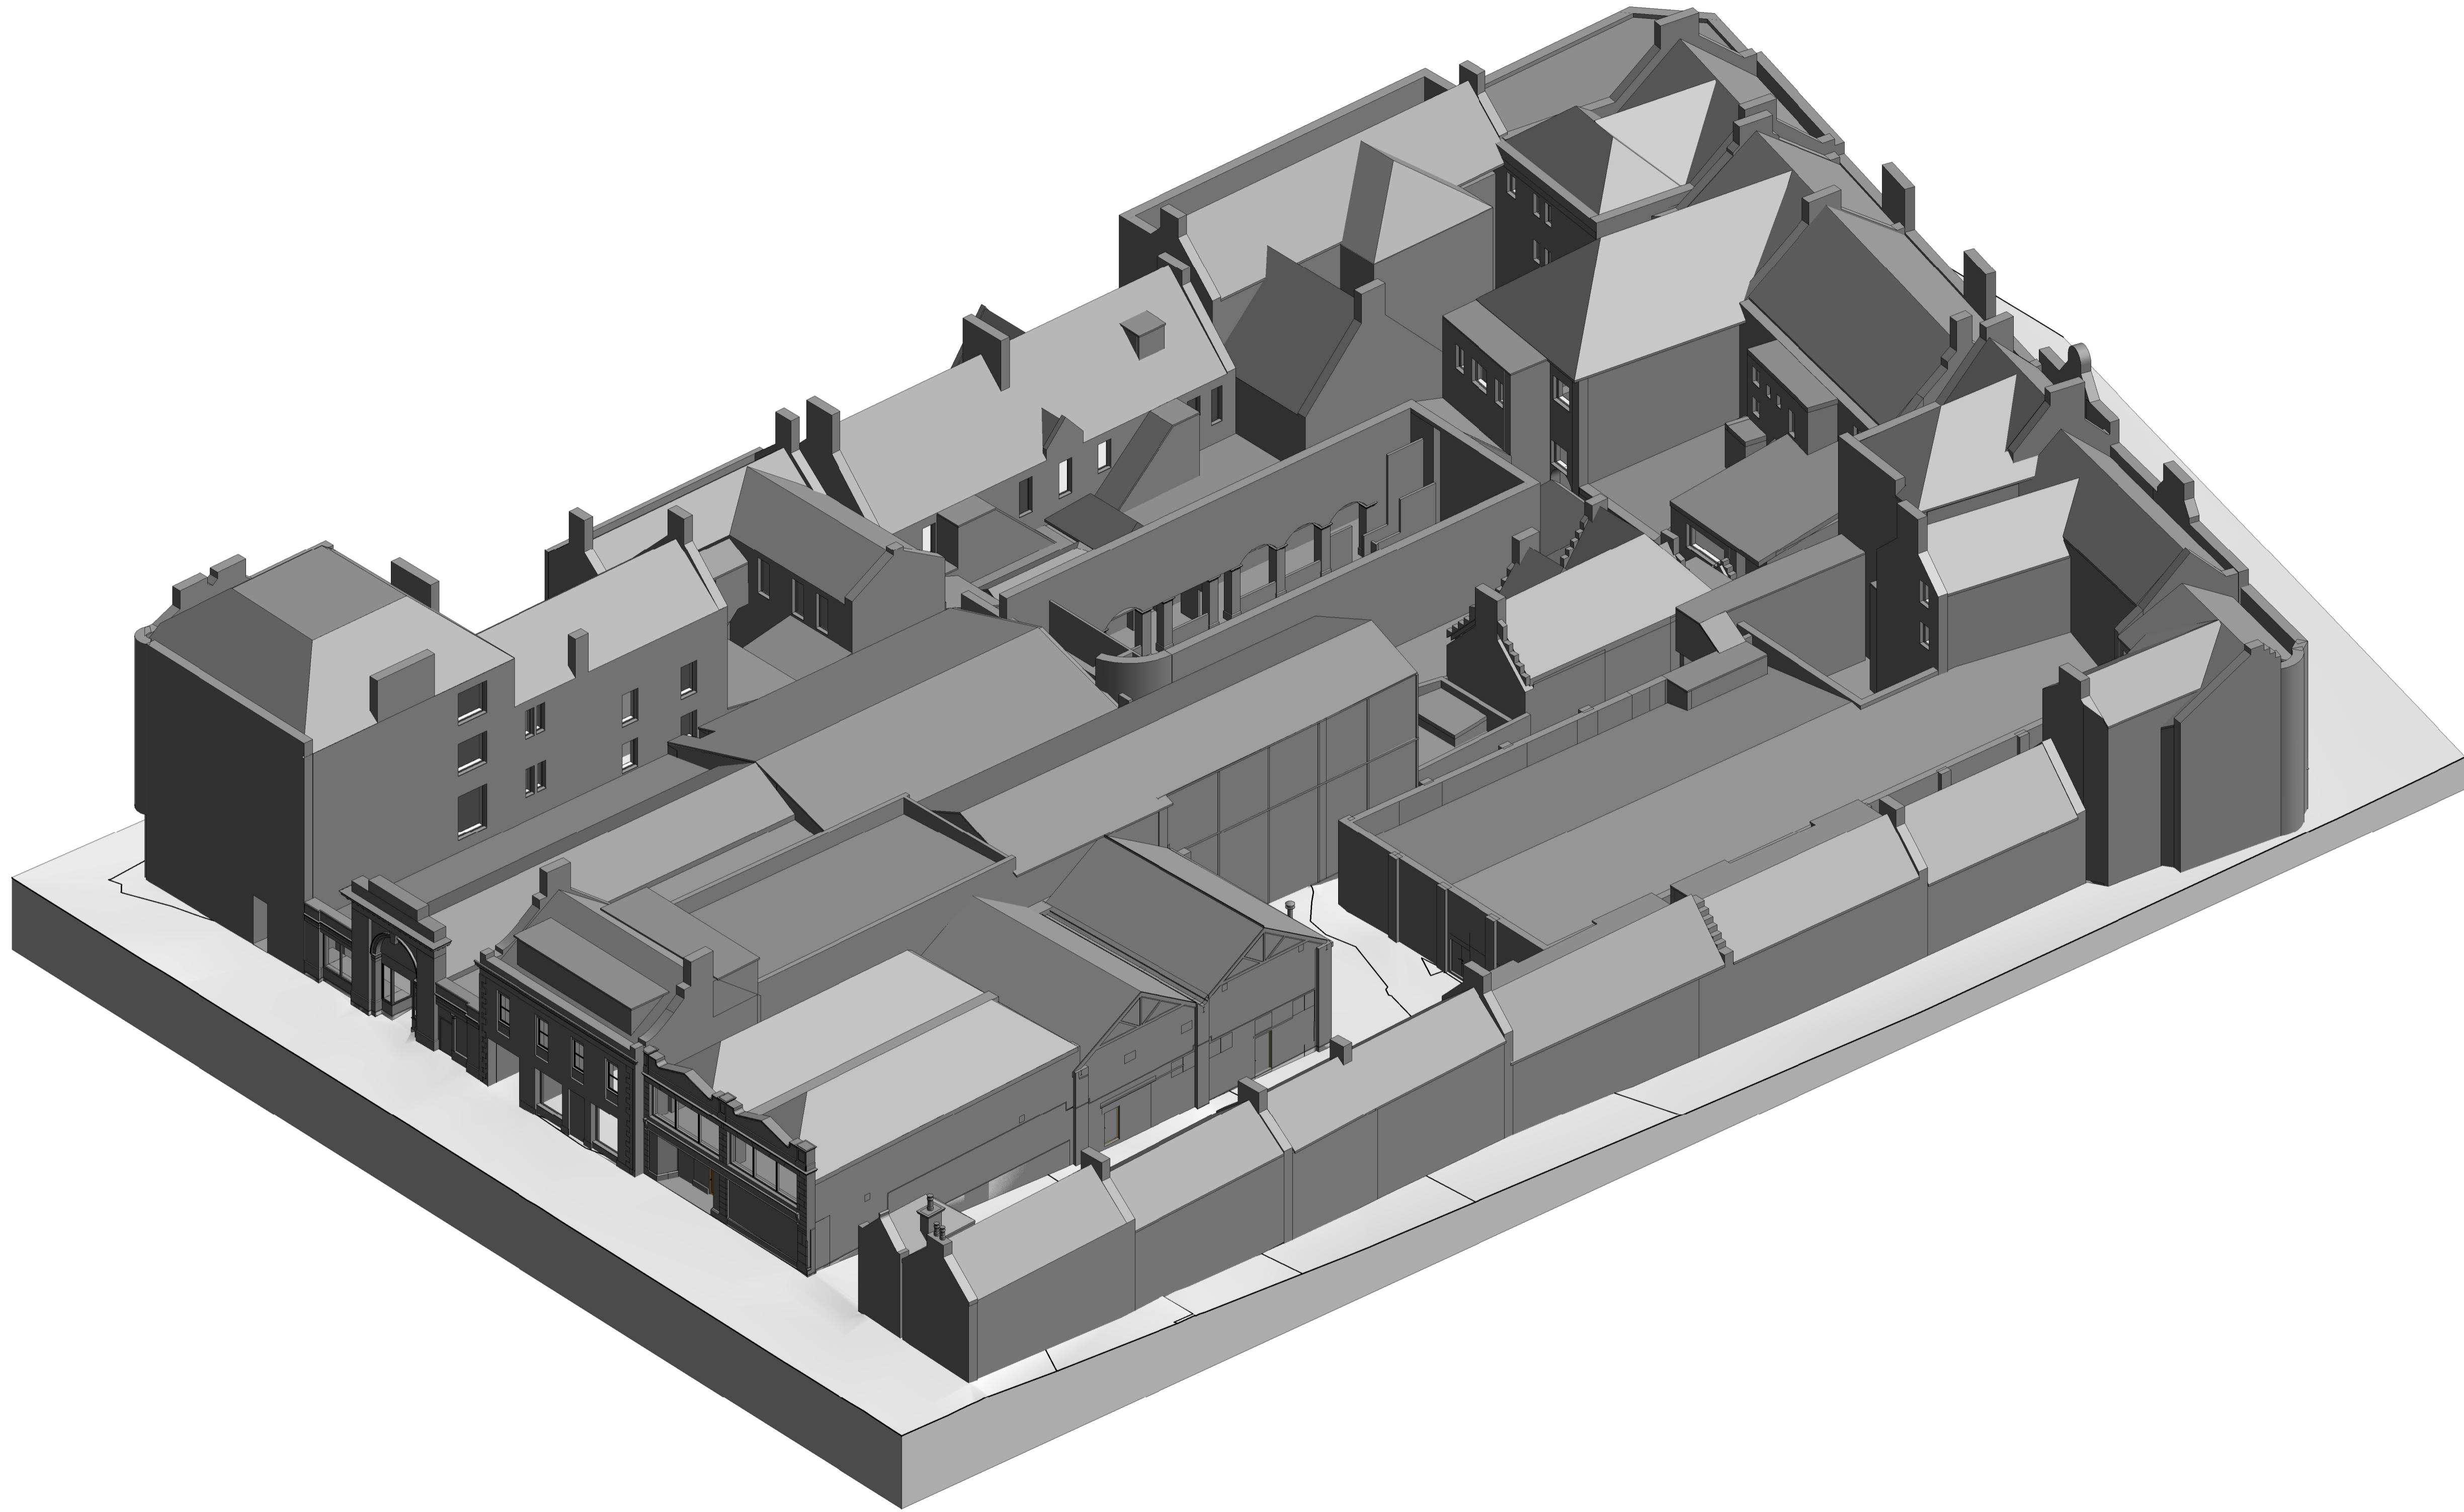

Scale convertor			
A1 Scale - A3 Scale	A1 Scale - A3 Scale	A1 Scale - A3 Scale	A1 Scale - A3 Scale
1:1	1:2	1:5	1:10
1:10	1:20	1:25	1:50
1:50	1:100	1:100	1:200
1:250	1:500		

Site - Existing

Rev	Date	Amendment	Issued	Reviewed
P02	15.01.24	Planning		KM
P01	21.12.23	For information		KM

oberlanders

Robertson Property Ltd
South Street, Elgin

Title
Site - Existing 3D

Status
Planning

Drawing no. 310SSE-OBE-ZZ-XX-DR-A-97-0801 P02

Drawn By KM	Project 2893	Oberlanders Architects LLP 16 Melville Street - Edinburgh - EH3 7NS
Drawn date March 2023	0131 225 9070 E: mail@oberlanders.co.uk	
Scale(s) @ A1	www.oberlanders.co.uk	