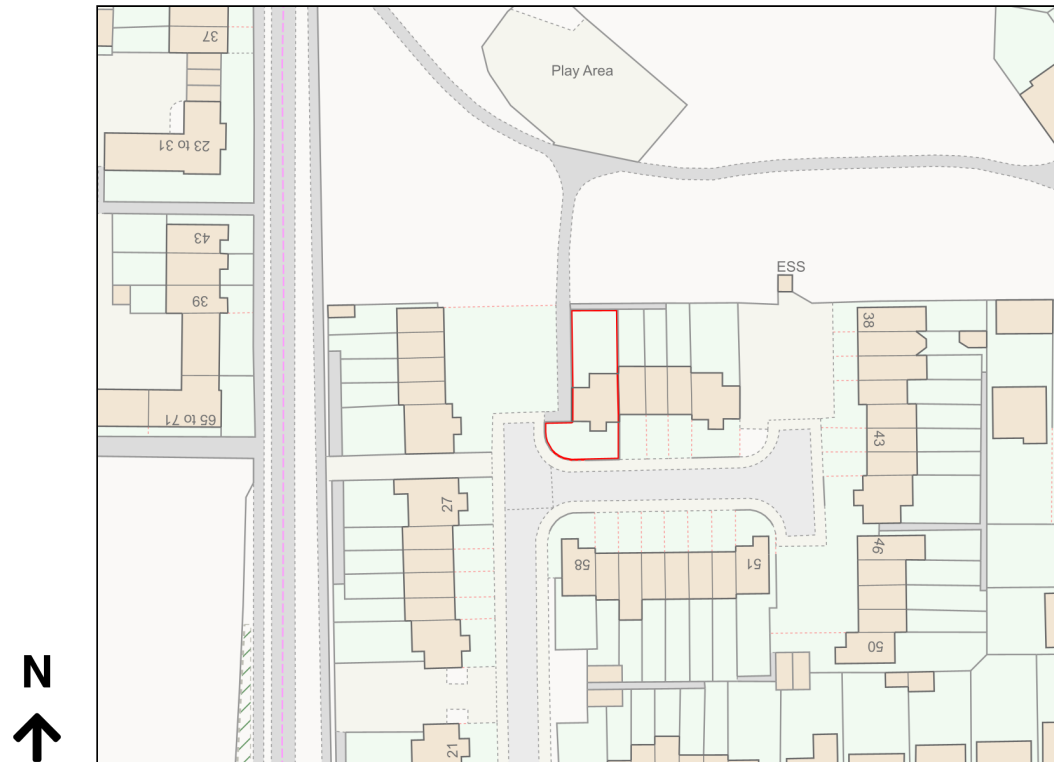

Location Plan

Site Address: 33, Chepstow Close, Stevenage, SG1 5TT

Date Produced: 21-Feb-2024

Scale: 1:1250 @A4

Planning Portal Reference: PP-12826037v1