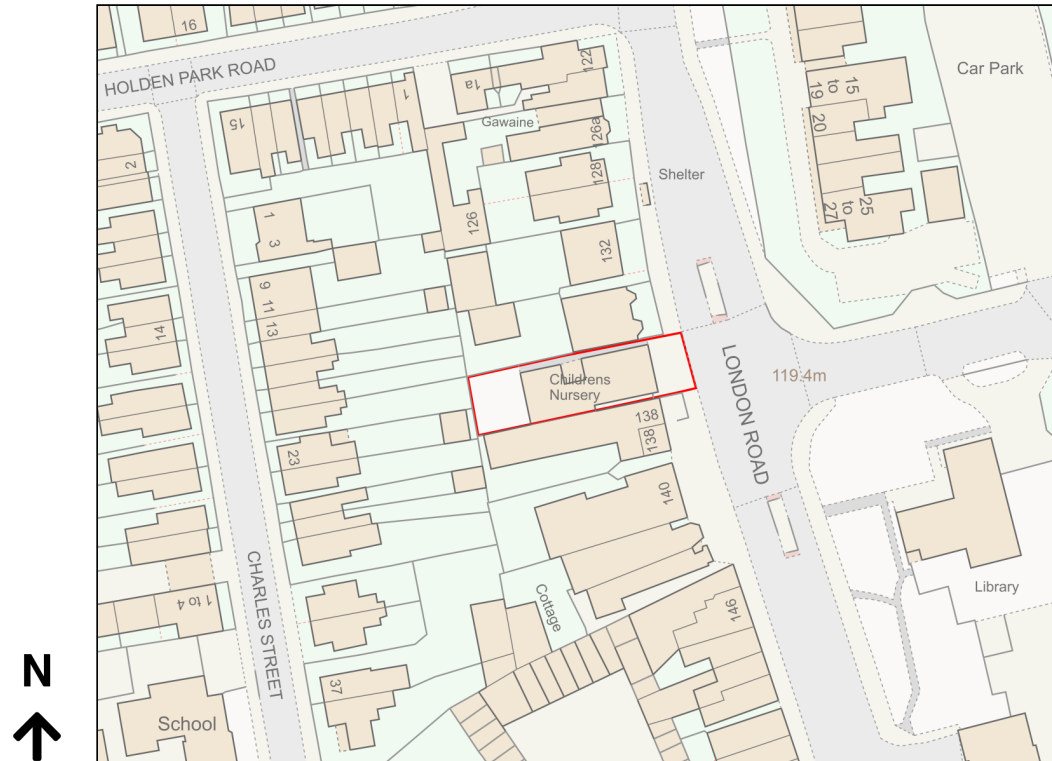

Location Plan

Site Address: Harlequin Out Of School Clubs, 136, London Road, Southborough, Tunbridge Wells, TN4 0PL

Date Produced: 15-Feb-2024

Scale: 1:1250 @A4

Planning Portal Reference: PP-12790777v1