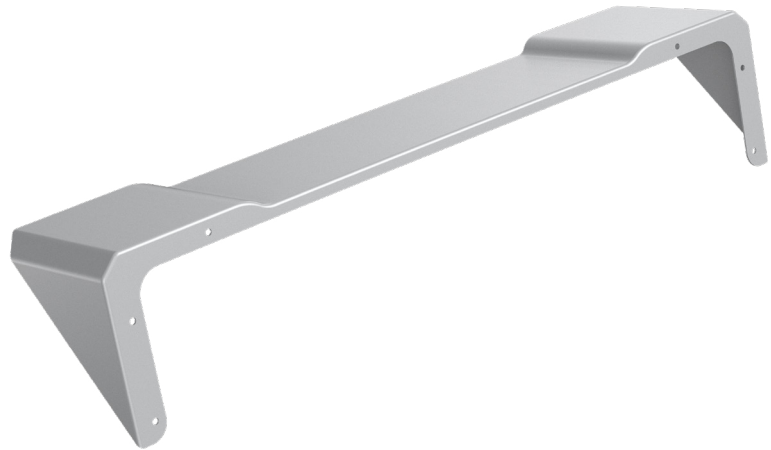

QSport Gen 2

Light Spill Shield

CODE: QSPORT2-SHIELD

Dimensions

Technical

Installation	6x M3*6 Teeth Screws
Material	Metal
Dimensions	447.7mm x 93.8mm x 94.35mm
Weight	0.427kg