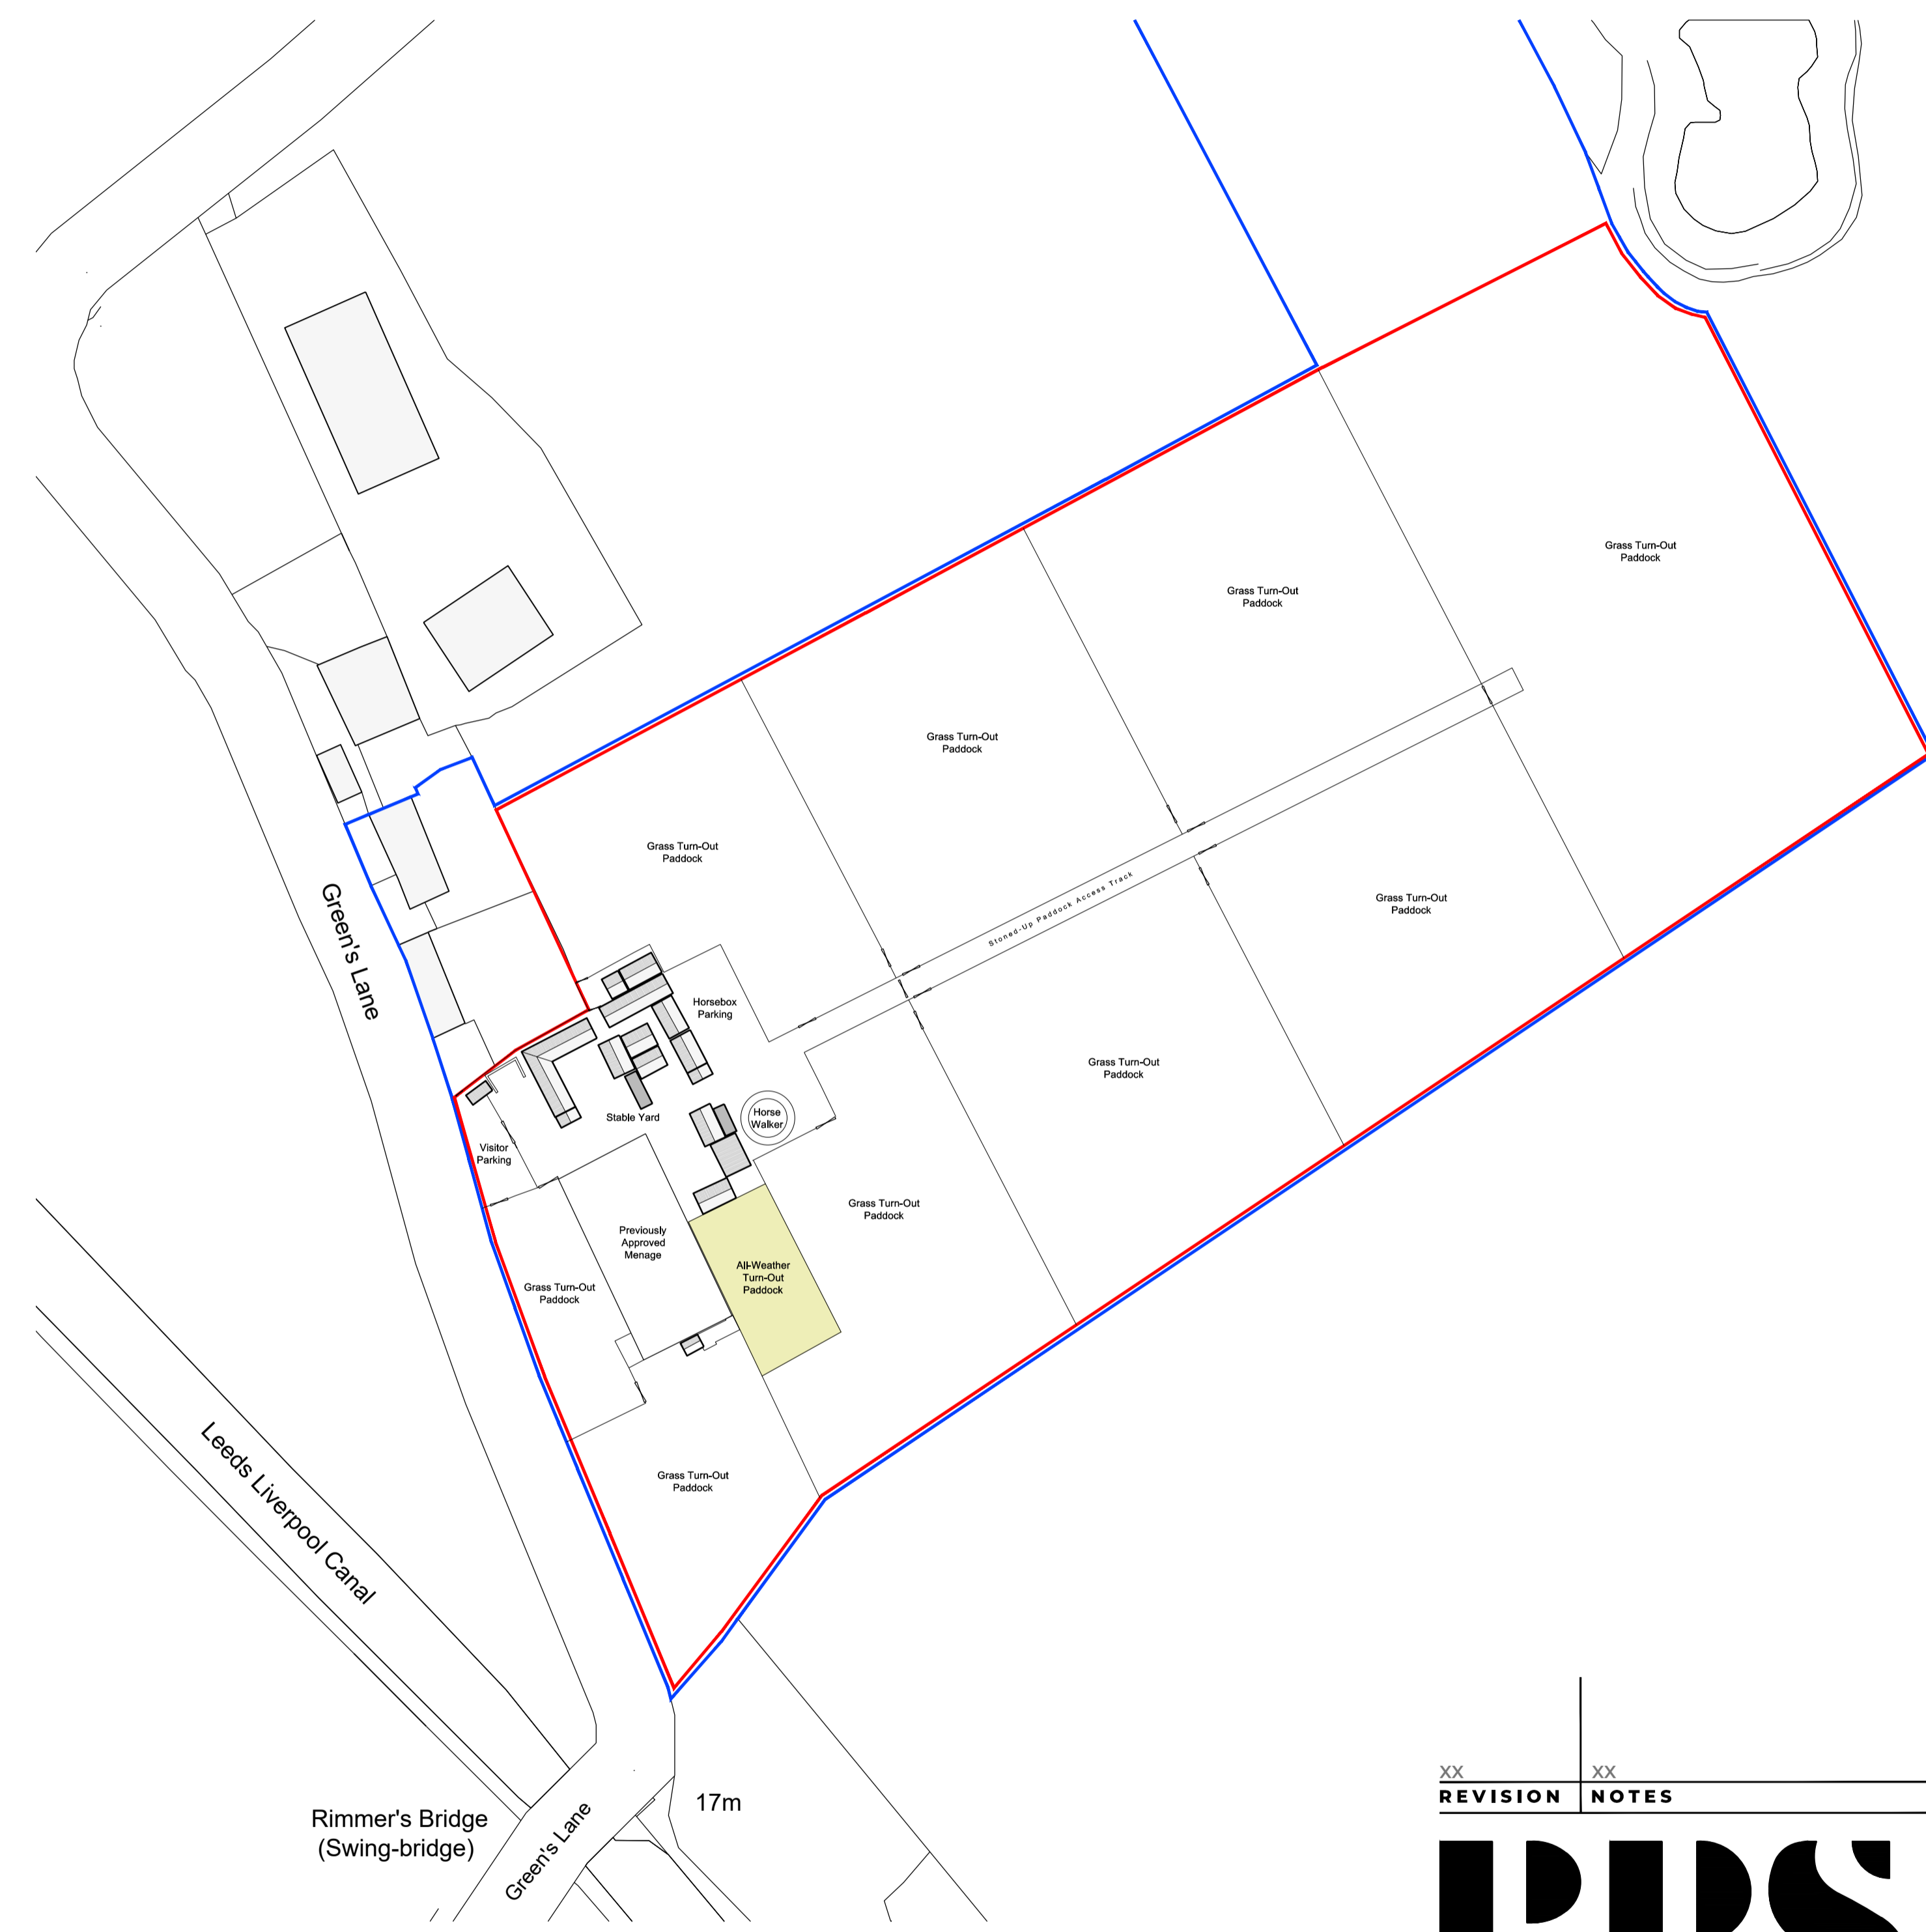

NOTES:
 © THIS DRAWING IS COPYRIGHT AND REMAINS THE PROPERTY OF RPS DESIGN GROUP LTD. DO NOT SCALE THIS DRAWING OTHER THAN FOR THE PURPOSE OF PLANNING - ALL DIMENSIONS TO BE CHECKED ON SITE

Existing Site Plan
 Scale 1/250

Existing Site Masterplan
 Scale 1/1000

Ordnance Survey, (c) Crown Copyright 2023. All rights reserved. Licence number 100022432

XX	XX
REVISION	NOTES

rpsdesigngroup.co.uk
Project No: 22.32
Client: Pam Jones
Site Address:
 Green's Lane Farm Equestrian
 Green's Lane, Lydiate, L31 4HZ
Drawing Title:
 Existing Site Plan and
 Site Masterplan
Date: Sept 23 **Scale:** @A1
Drawn by: RWM **Checked by:**

Drawing No:
L101
STATUS:
PLANNING