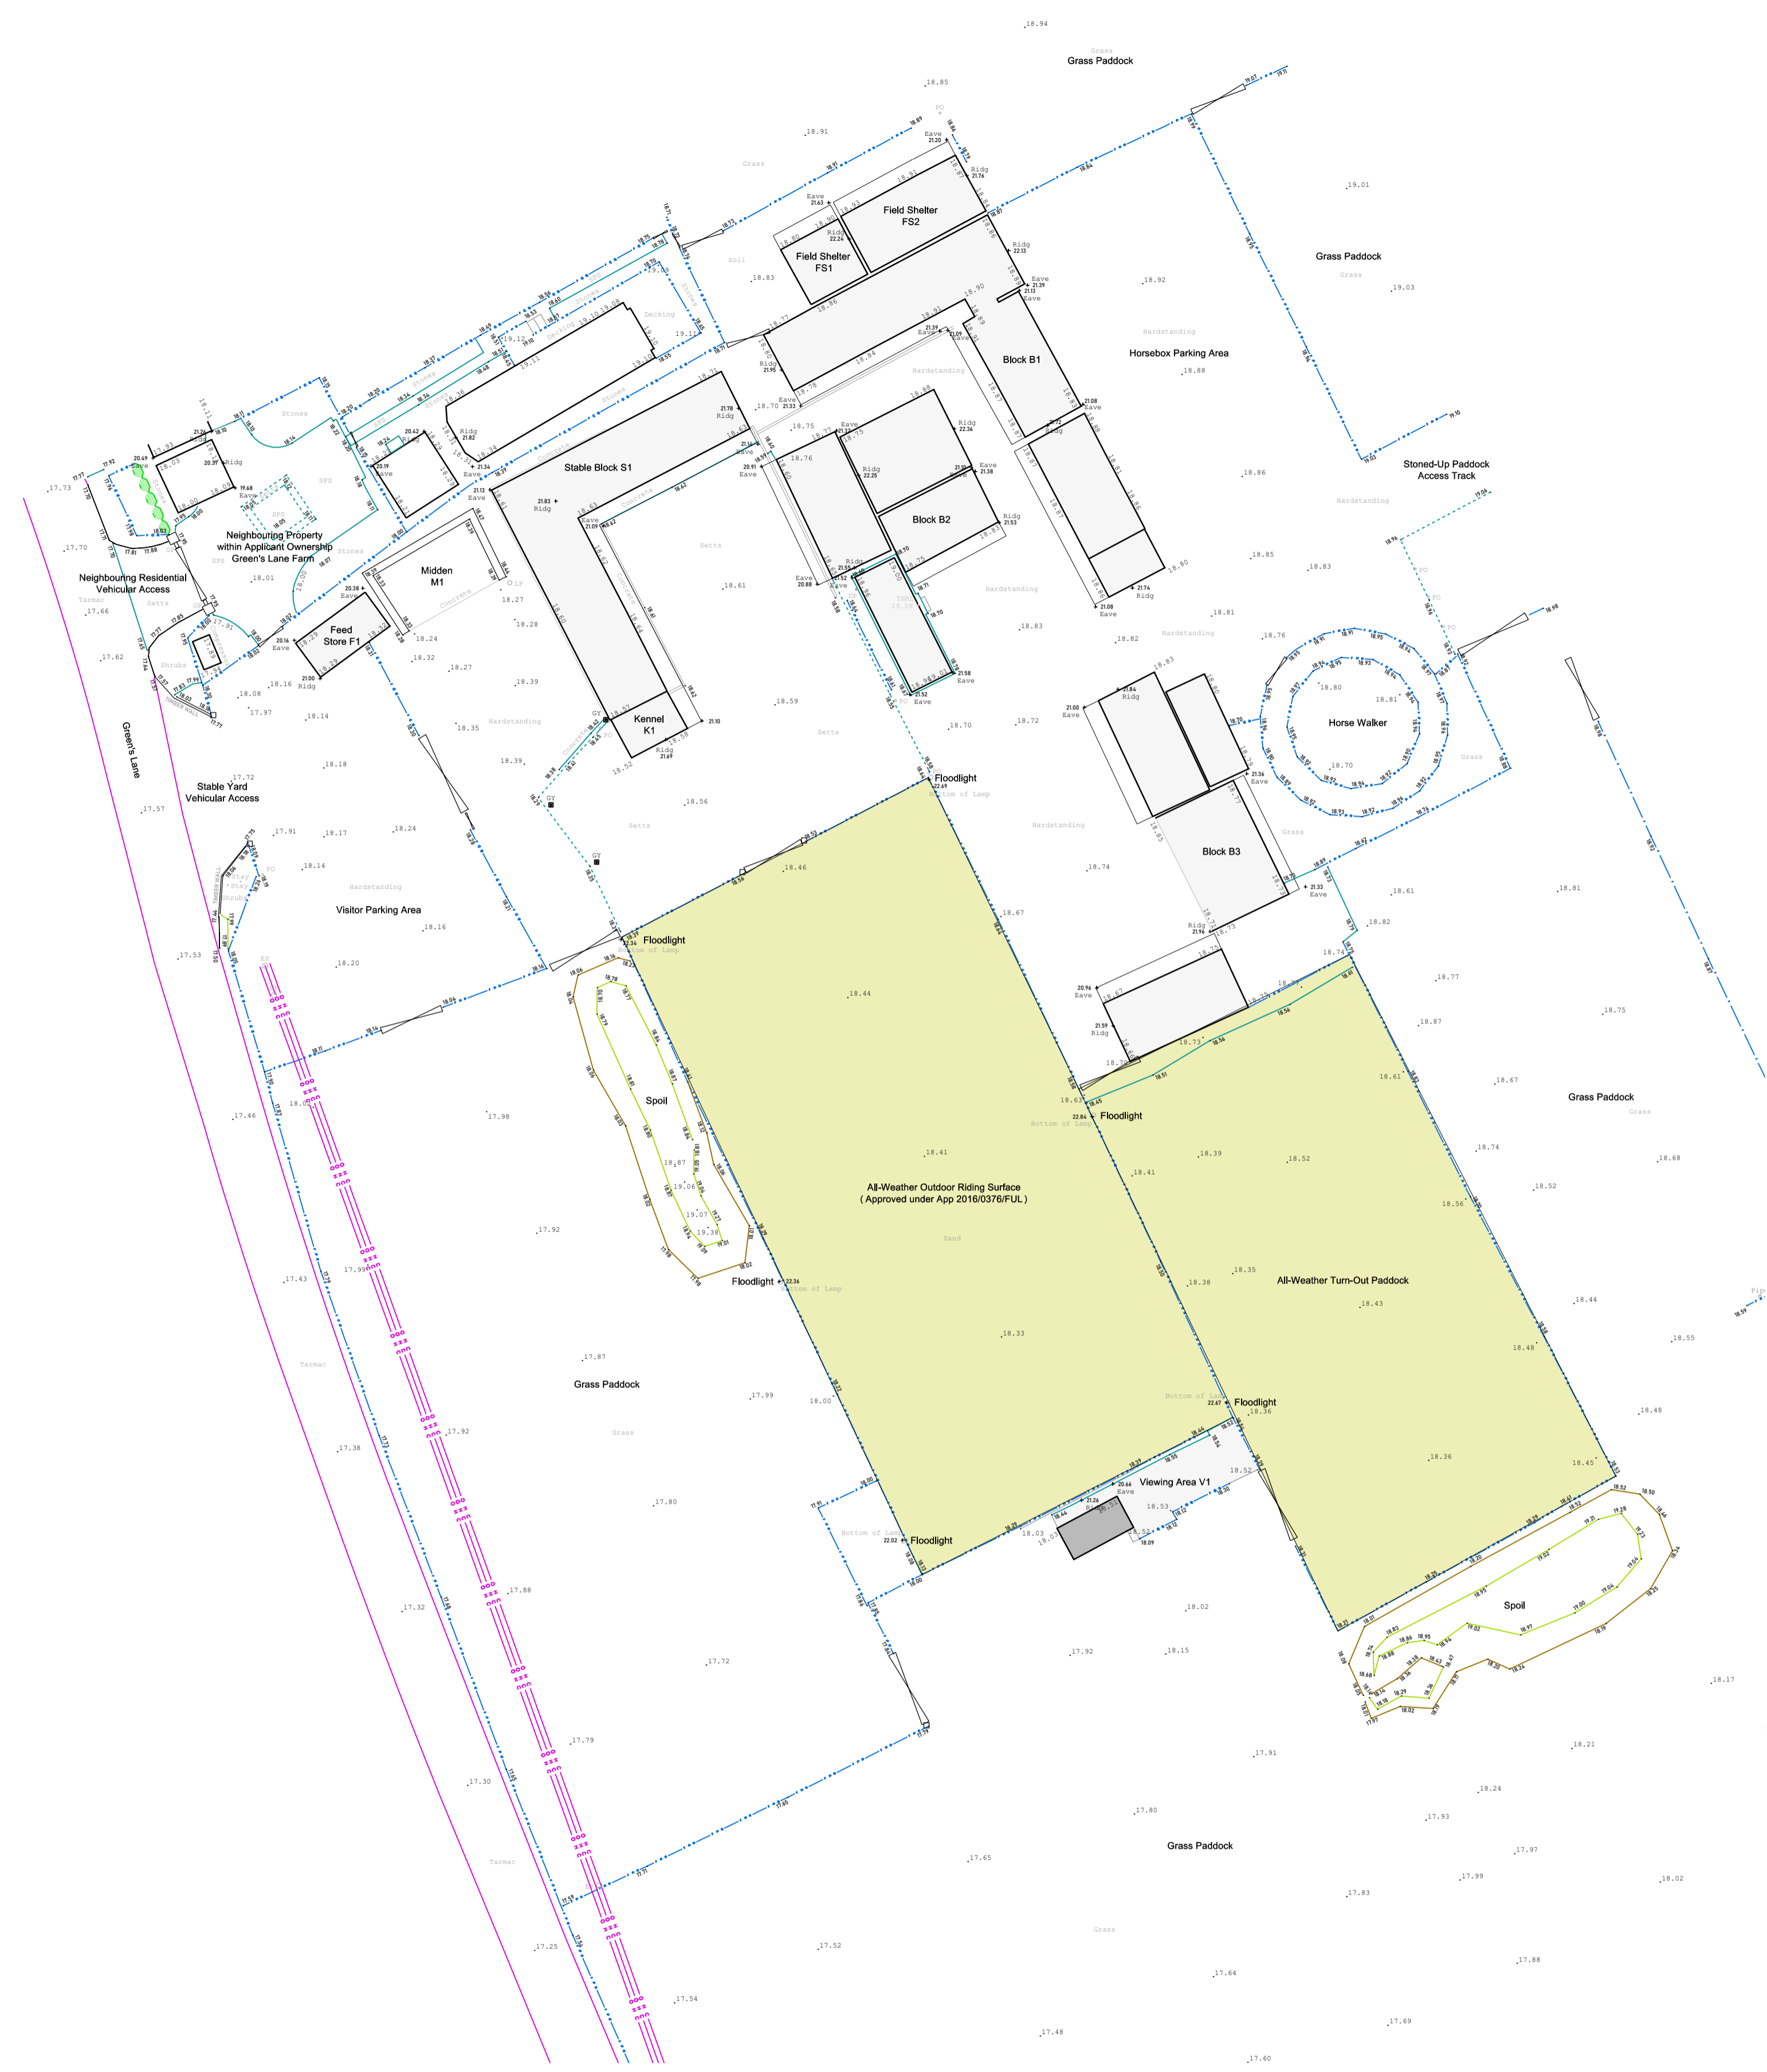

NOTES:
 © THIS DRAWING IS COPYRIGHT AND REMAINS THE PROPERTY OF RPS DESIGN GROUP LTD. DO NOT SCALE THIS DRAWING OTHER THAN FOR THE PURPOSE OF PLANNING - ALL DIMENSIONS TO BE CHECKED ON SITE

Existing Site Plan
 Scale 1/250

Existing Site Masterplan
 Scale 1/1000

Ordnance Survey, (c) Crown Copyright 2023. All rights reserved. Licence number 100022432

XX	XX
REVISION	NOTES

rpsdesigngroup.co.uk
Project No: 22.32
Client: Pam Jones
Site Address:
 Green's Lane Farm Equestrian
 Green's Lane, Lydiate, L31 4HZ
Drawing Title:
 Existing Site Plan and
 Site Masterplan
Date: Sept 23 **Scale:** @A1
Drawn by: RWM **Checked by:**

Drawing No:
L101
STATUS:
PLANNING