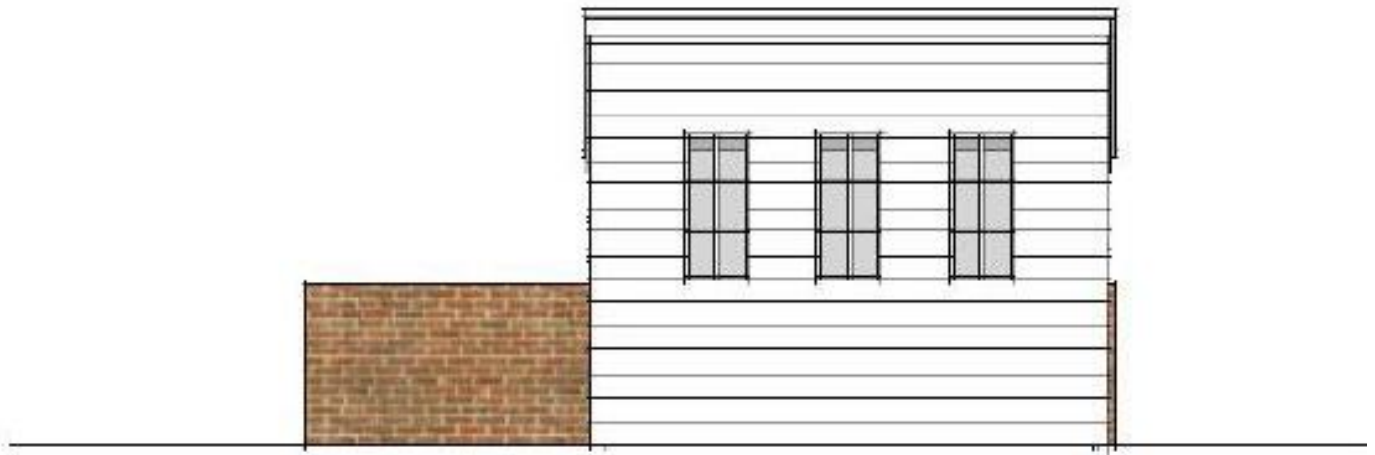

Rear of Shed

Front of Shed

Left side of Shed

Right side of Shed

Project Title 2303 Lawshall Church
Drawing Title Existing elevations
Drawing No 2303.05.002 Page 3
Scale 1:50
Date 29 January 2024
Drawing Size A4