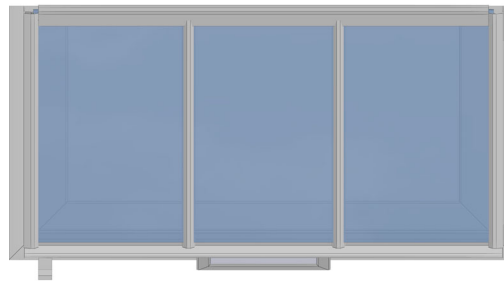

Internal Roof Sizes

01473 467171

for

Mr & Mrs Pendergast

Technical Data

<i>Internal Roof colour :</i>	White	<i>Pitches in (degrees)</i>	10.0°
<i>External Roof Colour :</i>	White		
<i>Roof Glazing Spec. :</i>	24mm SMARTGLASS Blue Glass (Argon,Tough Low E) 1.2 W/m2K		

Head office
1, Olympus Close
Ipswich
IP1 5LJ

Design by SEHBAC Ltd

tel: 01473 467171
fax: 01473 462240

Job No.

All Glazed Sections
to be Pereline
Obscure Glass

Letter Plate in Midrail

Single Door to Open Out

Designed for : -
Mr & Mrs Pendergast
12 Turner Lane
Haughley
IP14 3SA
Designed by

Width (external) mm	2500
Projection (external) mm	1250
Approximate ridge height mm	2571
Roof Pitch(es) degrees	10.0°
Internal Floor Area sq.m	2.65
Wall Frame Area Sq.Mtr.	9.66

Colour, external	White
Colour, internal	White
Roof glazing	24mm SMARTGLASS Blue Glass (Argon, Tough Low E) 1.2 W/m ² K
Window glass	Low-E + Argon Gas fill

Please Note:

These drawings are for visual representation purposes only
and are subject to final survey.