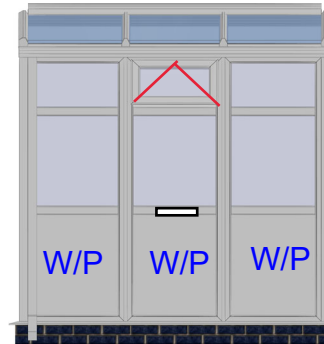

Single Door to Open Out