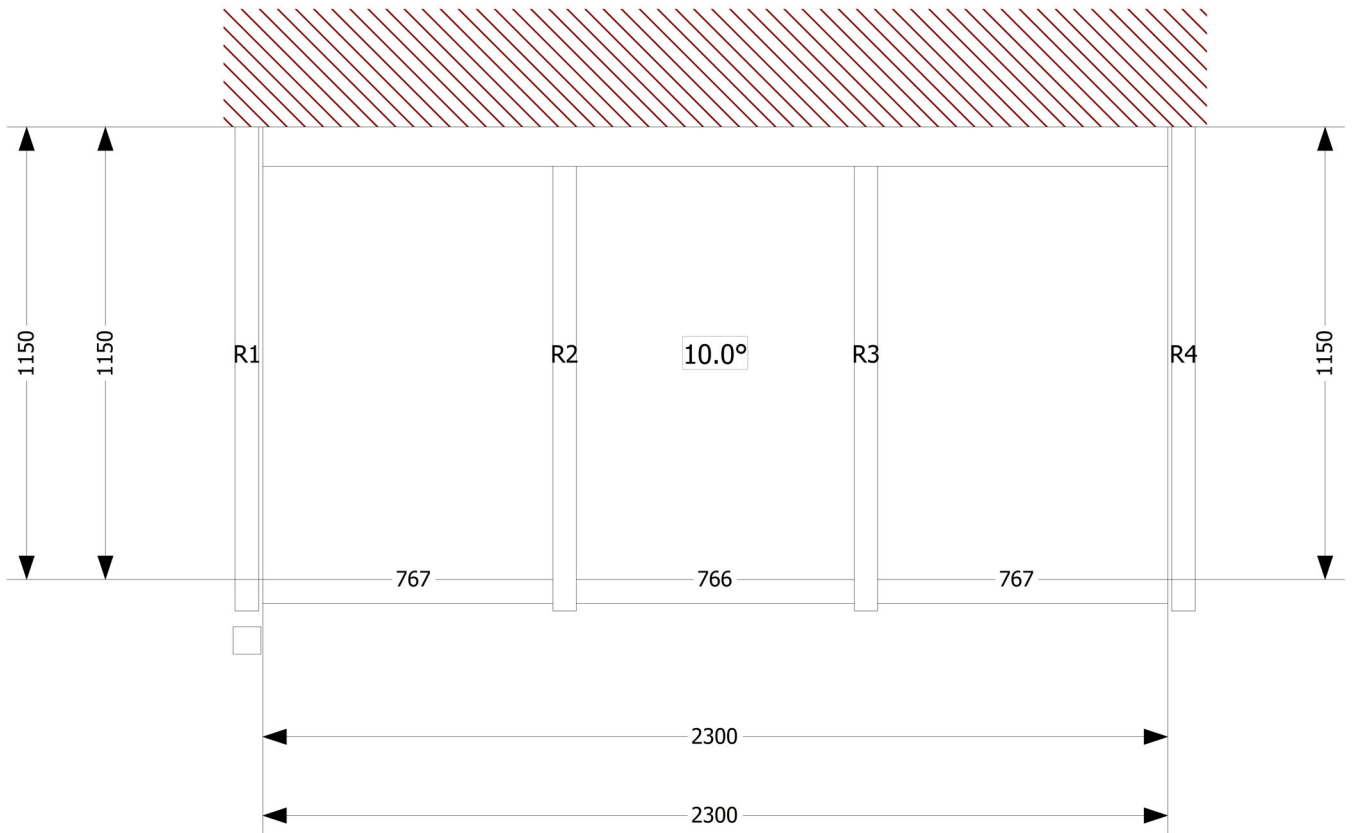

Internal Roof Sizes

01473 467171

for

Mr & Mrs Pendergast

Technical Data

<i>Internal Roof colour :</i>	White	<i>Pitches in (degrees)</i>	10.0°
<i>External Roof Colour :</i>	White		
<i>Roof Glazing Spec. :</i>	24mm SMARTGLASS Blue Glass (Argon,Tough Low E) 1.2 W/m2K		

Head office
1, Olympus Close
Ipswich
IP1 5LJ

Design by SEHBAC Ltd

tel: 01473 467171
fax: 01473 462240

Job No.

All Glazed Sections
to be Pereline
Obscure Glass

Letter Plate in Midrail

Single Door to Open Out

Designed for : -
Mr & Mrs Pendergast
12 Turner Lane
Haughley
IP14 3SA
Designed by

Width (external) mm	2500
Projection (external) mm	1250
Approximate ridge height mm	2571
Roof Pitch(es) degrees	10.0°
Internal Floor Area sq.m	2.65
Wall Frame Area Sq.Mtr.	9.66

Colour, external	White
Colour, internal	White
Roof glazing	24mm SMARTGLASS Blue Glass (Argon, Tough Low E) 1.2 W/m ² K
Window glass	Low-E + Argon Gas fill

Please Note:

These drawings are for visual representation purposes only
and are subject to final survey.