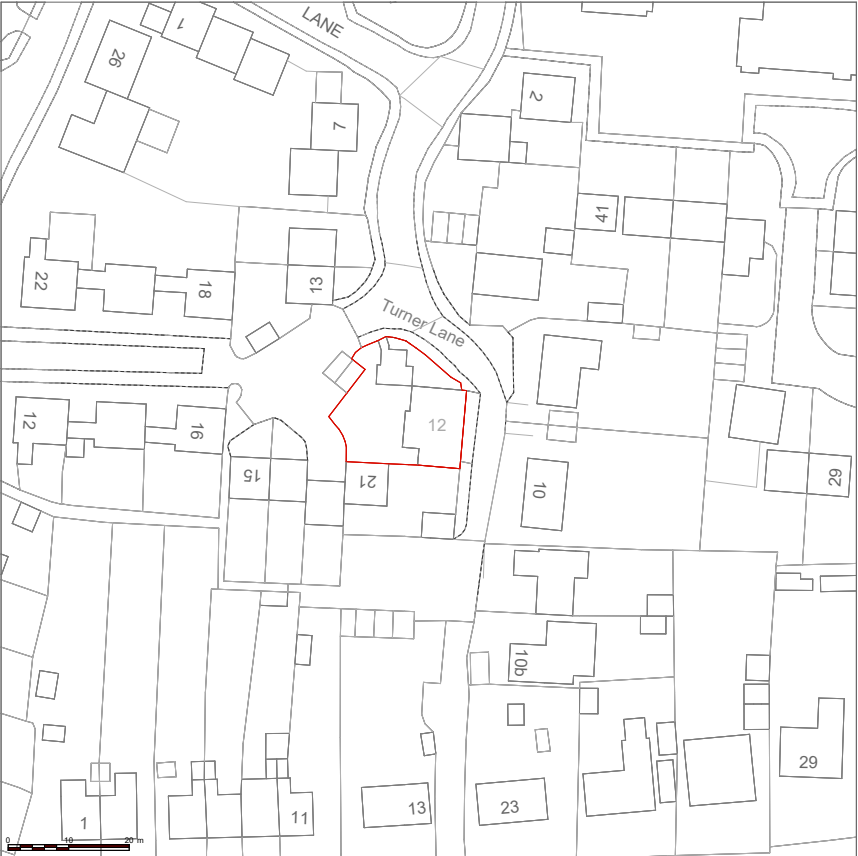

# Pendergast 3405011 - 12 Turner Lane - IP14 3SA

Location Plan  
Drawing no. 3405011-L1  
Rev: B

Scale 1:1250 @ A4