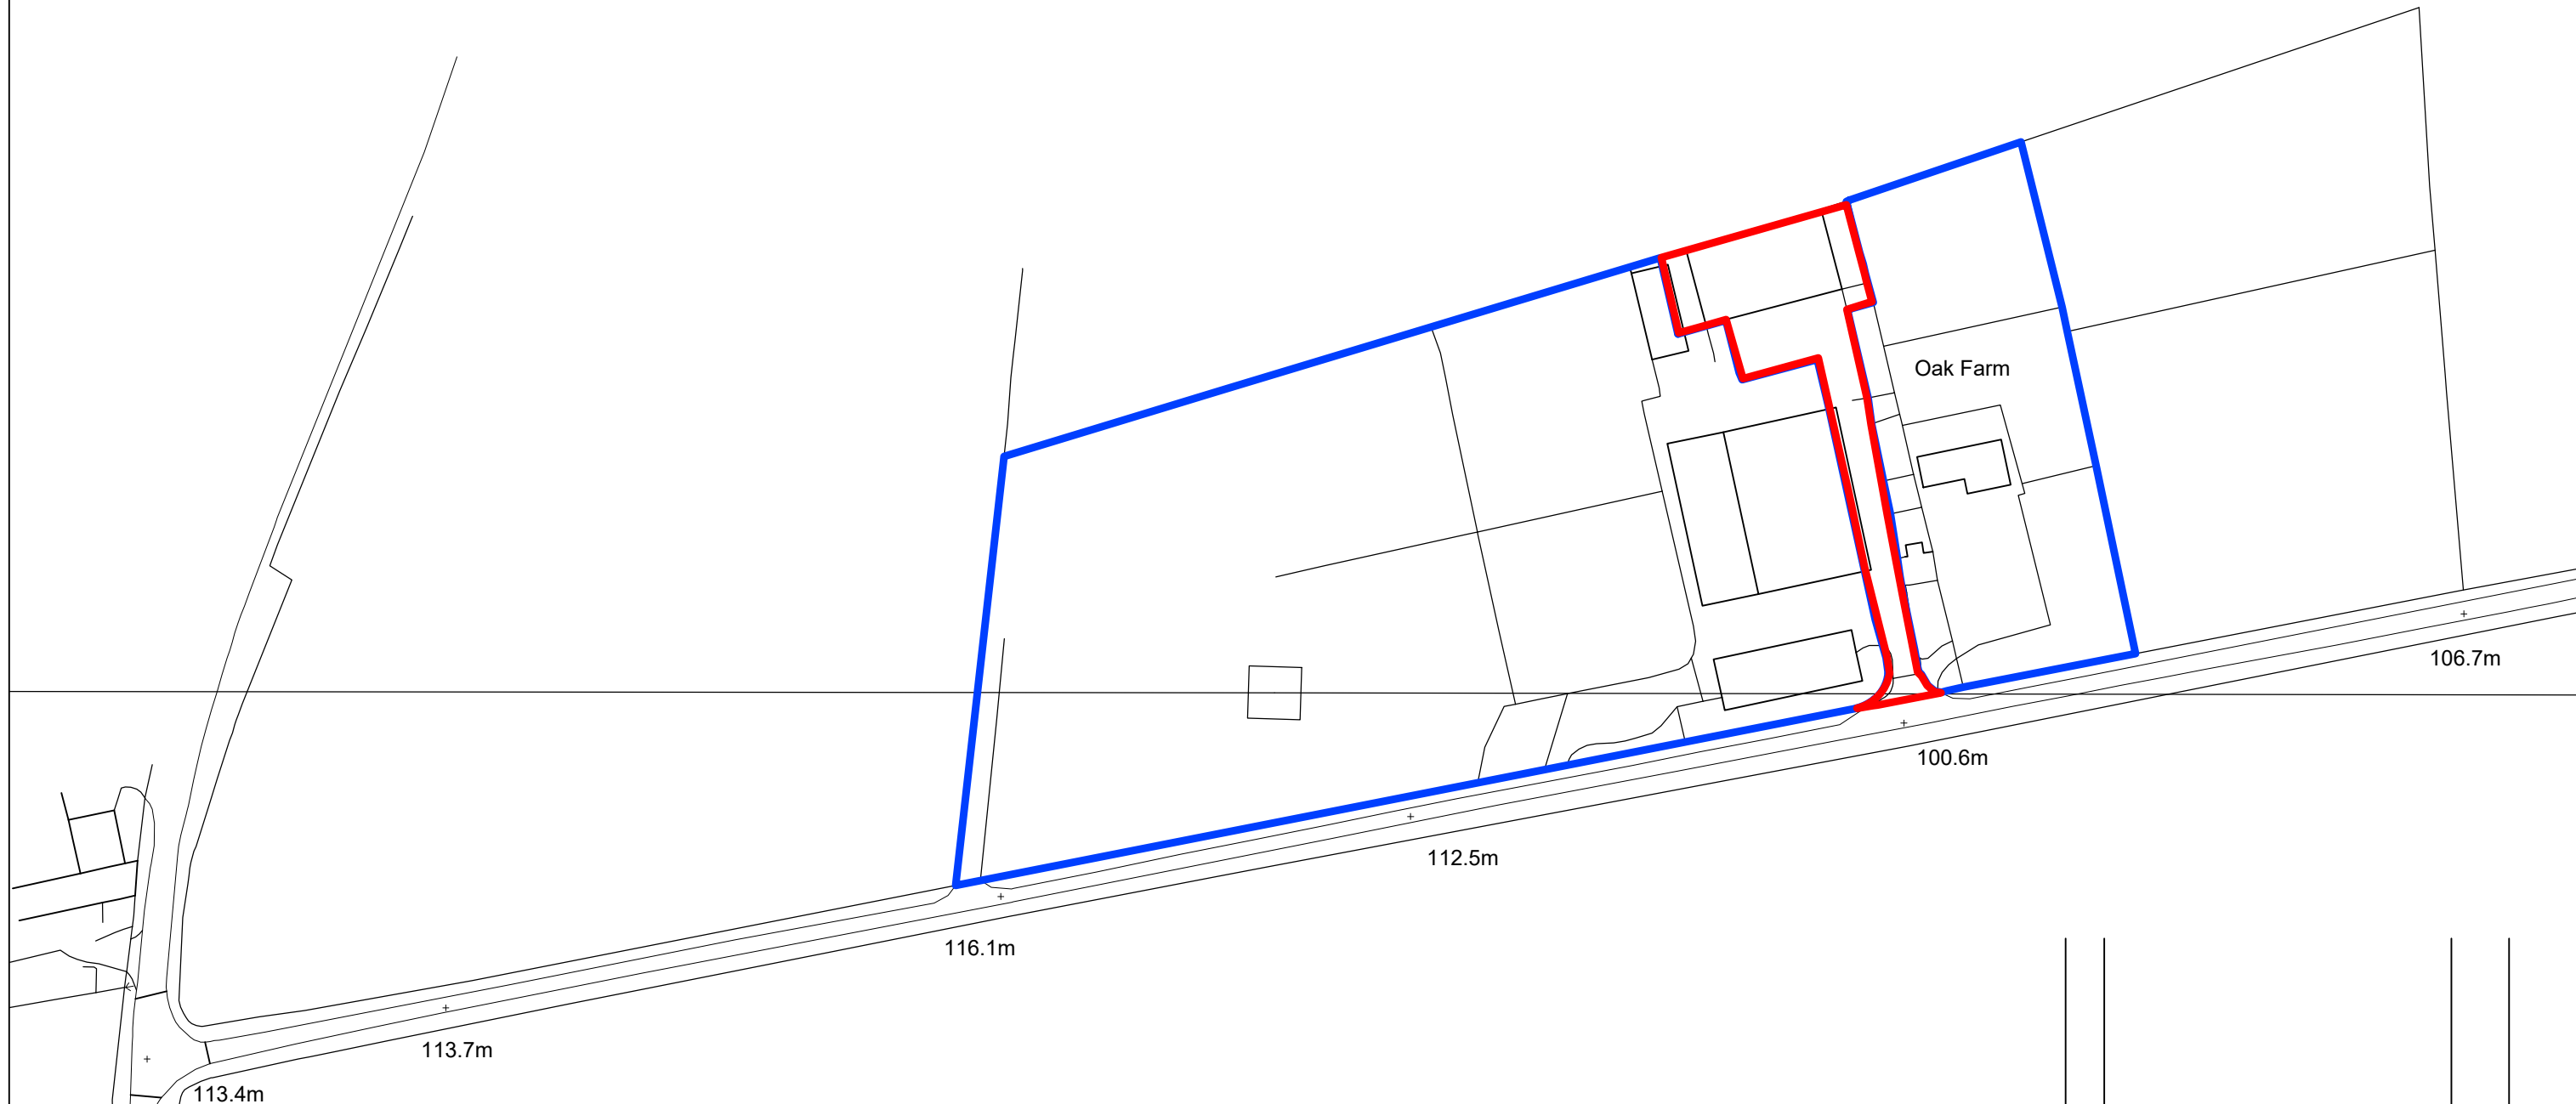

LEGEND

-  Application site boundary
-  Land under same ownership

Ordnance Survey (c) Crown Copyright 2021. All rights reserved. Licence number 100022432

FOR GUIDANCE ONLY

REV	DETAILS	DATE	CHECKED

brownhill hayward brown
 chartered architects

01543 254357 - mail@bhbarchitects.co.uk

Oak Farm, Little Hay		DRAWING NO.
Location Plan		4095 - OS
Mr & Mrs Haynes	DRAWN	CHECKED
	MC	MC
	SCALE	1:1250 @ A3

PLANNING

The copyright of this drawing and design is vested in the Architect and must not be copied or reproduced without written consent. All dimensions given are to be verified on site by the responsible contractor.