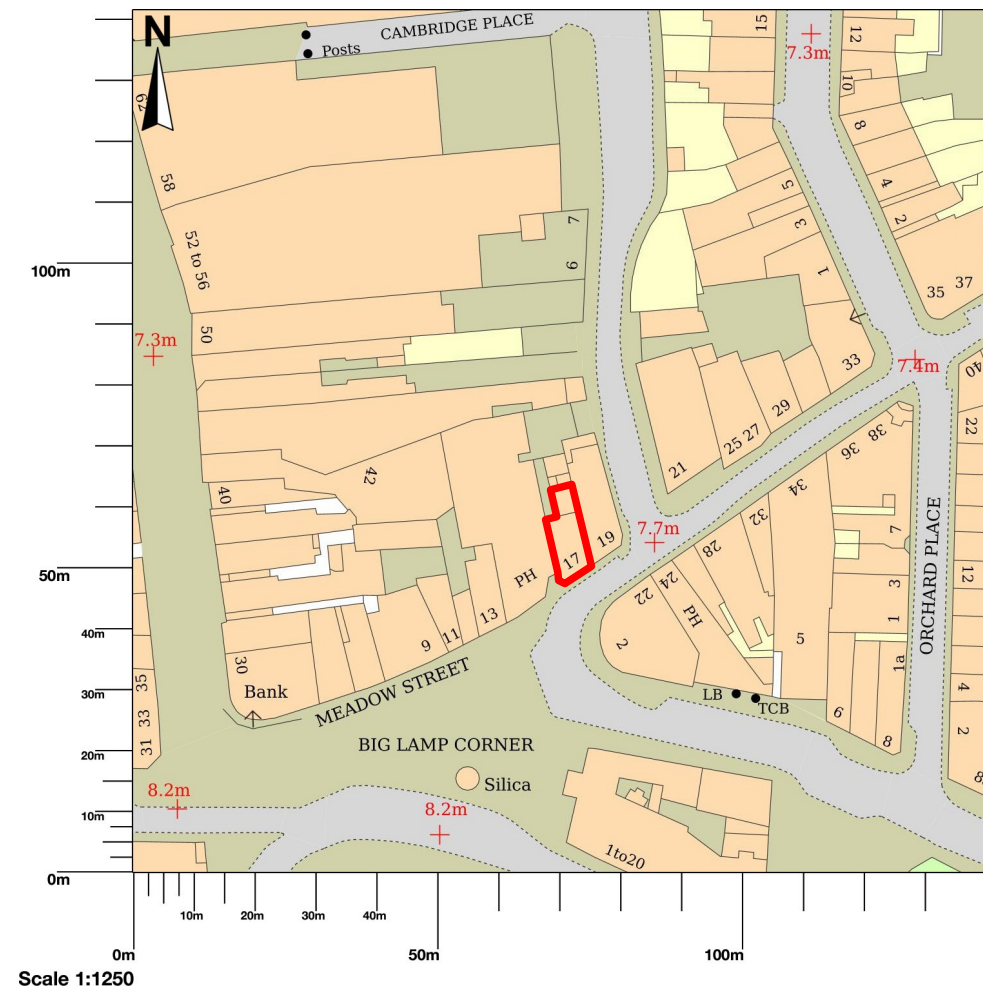

## 17 Meadow Street, Weston-Super-Mare, BS23 1QG

© Crown copyright and database rights 2024 OS 100054135. Map area bounded by: 331924,161391 332066,161533. Produced on 24 January 2024 from the OS National Geographic Database. Supplied by UKPlanningMaps.com. Unique plan reference: p2e/uk/1049985/1414710

title Site Location Plan

date	January 2024	project no.	GA 2402	rev
stage	Planning	sheet no.	001	0

All dimensions are to be checked on site prior to the commencement of work and any discrepancies are to be reported to the principle designer. This drawing is the copyright of Gibson Architecture Limited and may not be reproduced without permission.