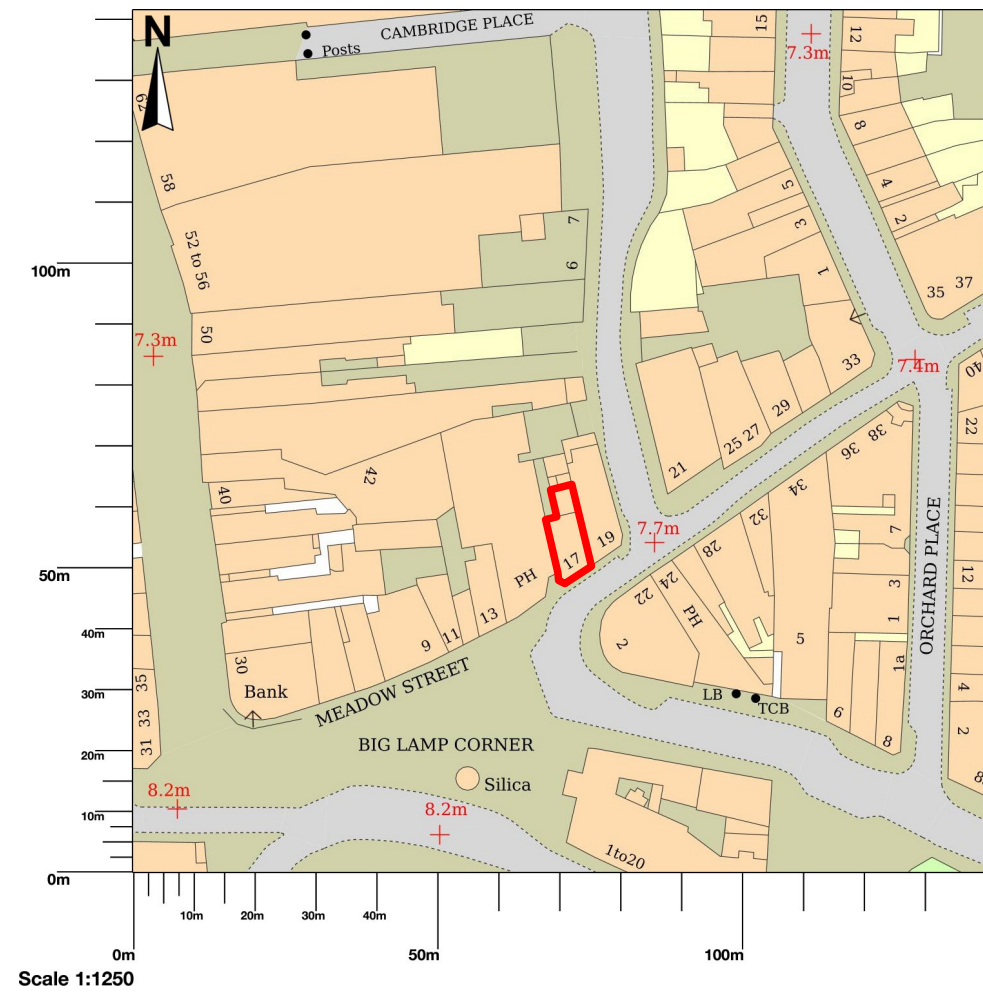

## 17 Meadow Street, Weston-Super-Mare, BS23 1QG

Notes:

© Crown copyright and database rights 2024 OS 100054135. Map area bounded by: 331924,161391 332066,161533. Produced on 24 January 2024 from the OS National Geographic Database. Supplied by UKPlanningMaps.com. Unique plan reference: p2e/uk/1049985/1414710

title Site Location Plan

date	January 2024	project no.	GA 2402	rev
stage	Planning	sheet no.	001	0

All dimensions are to be checked on site prior to the commencement of work and any discrepancies are to be reported to the principle designer. This drawing is the copyright of Gibson Architecture Limited and may not be reproduced without permission.