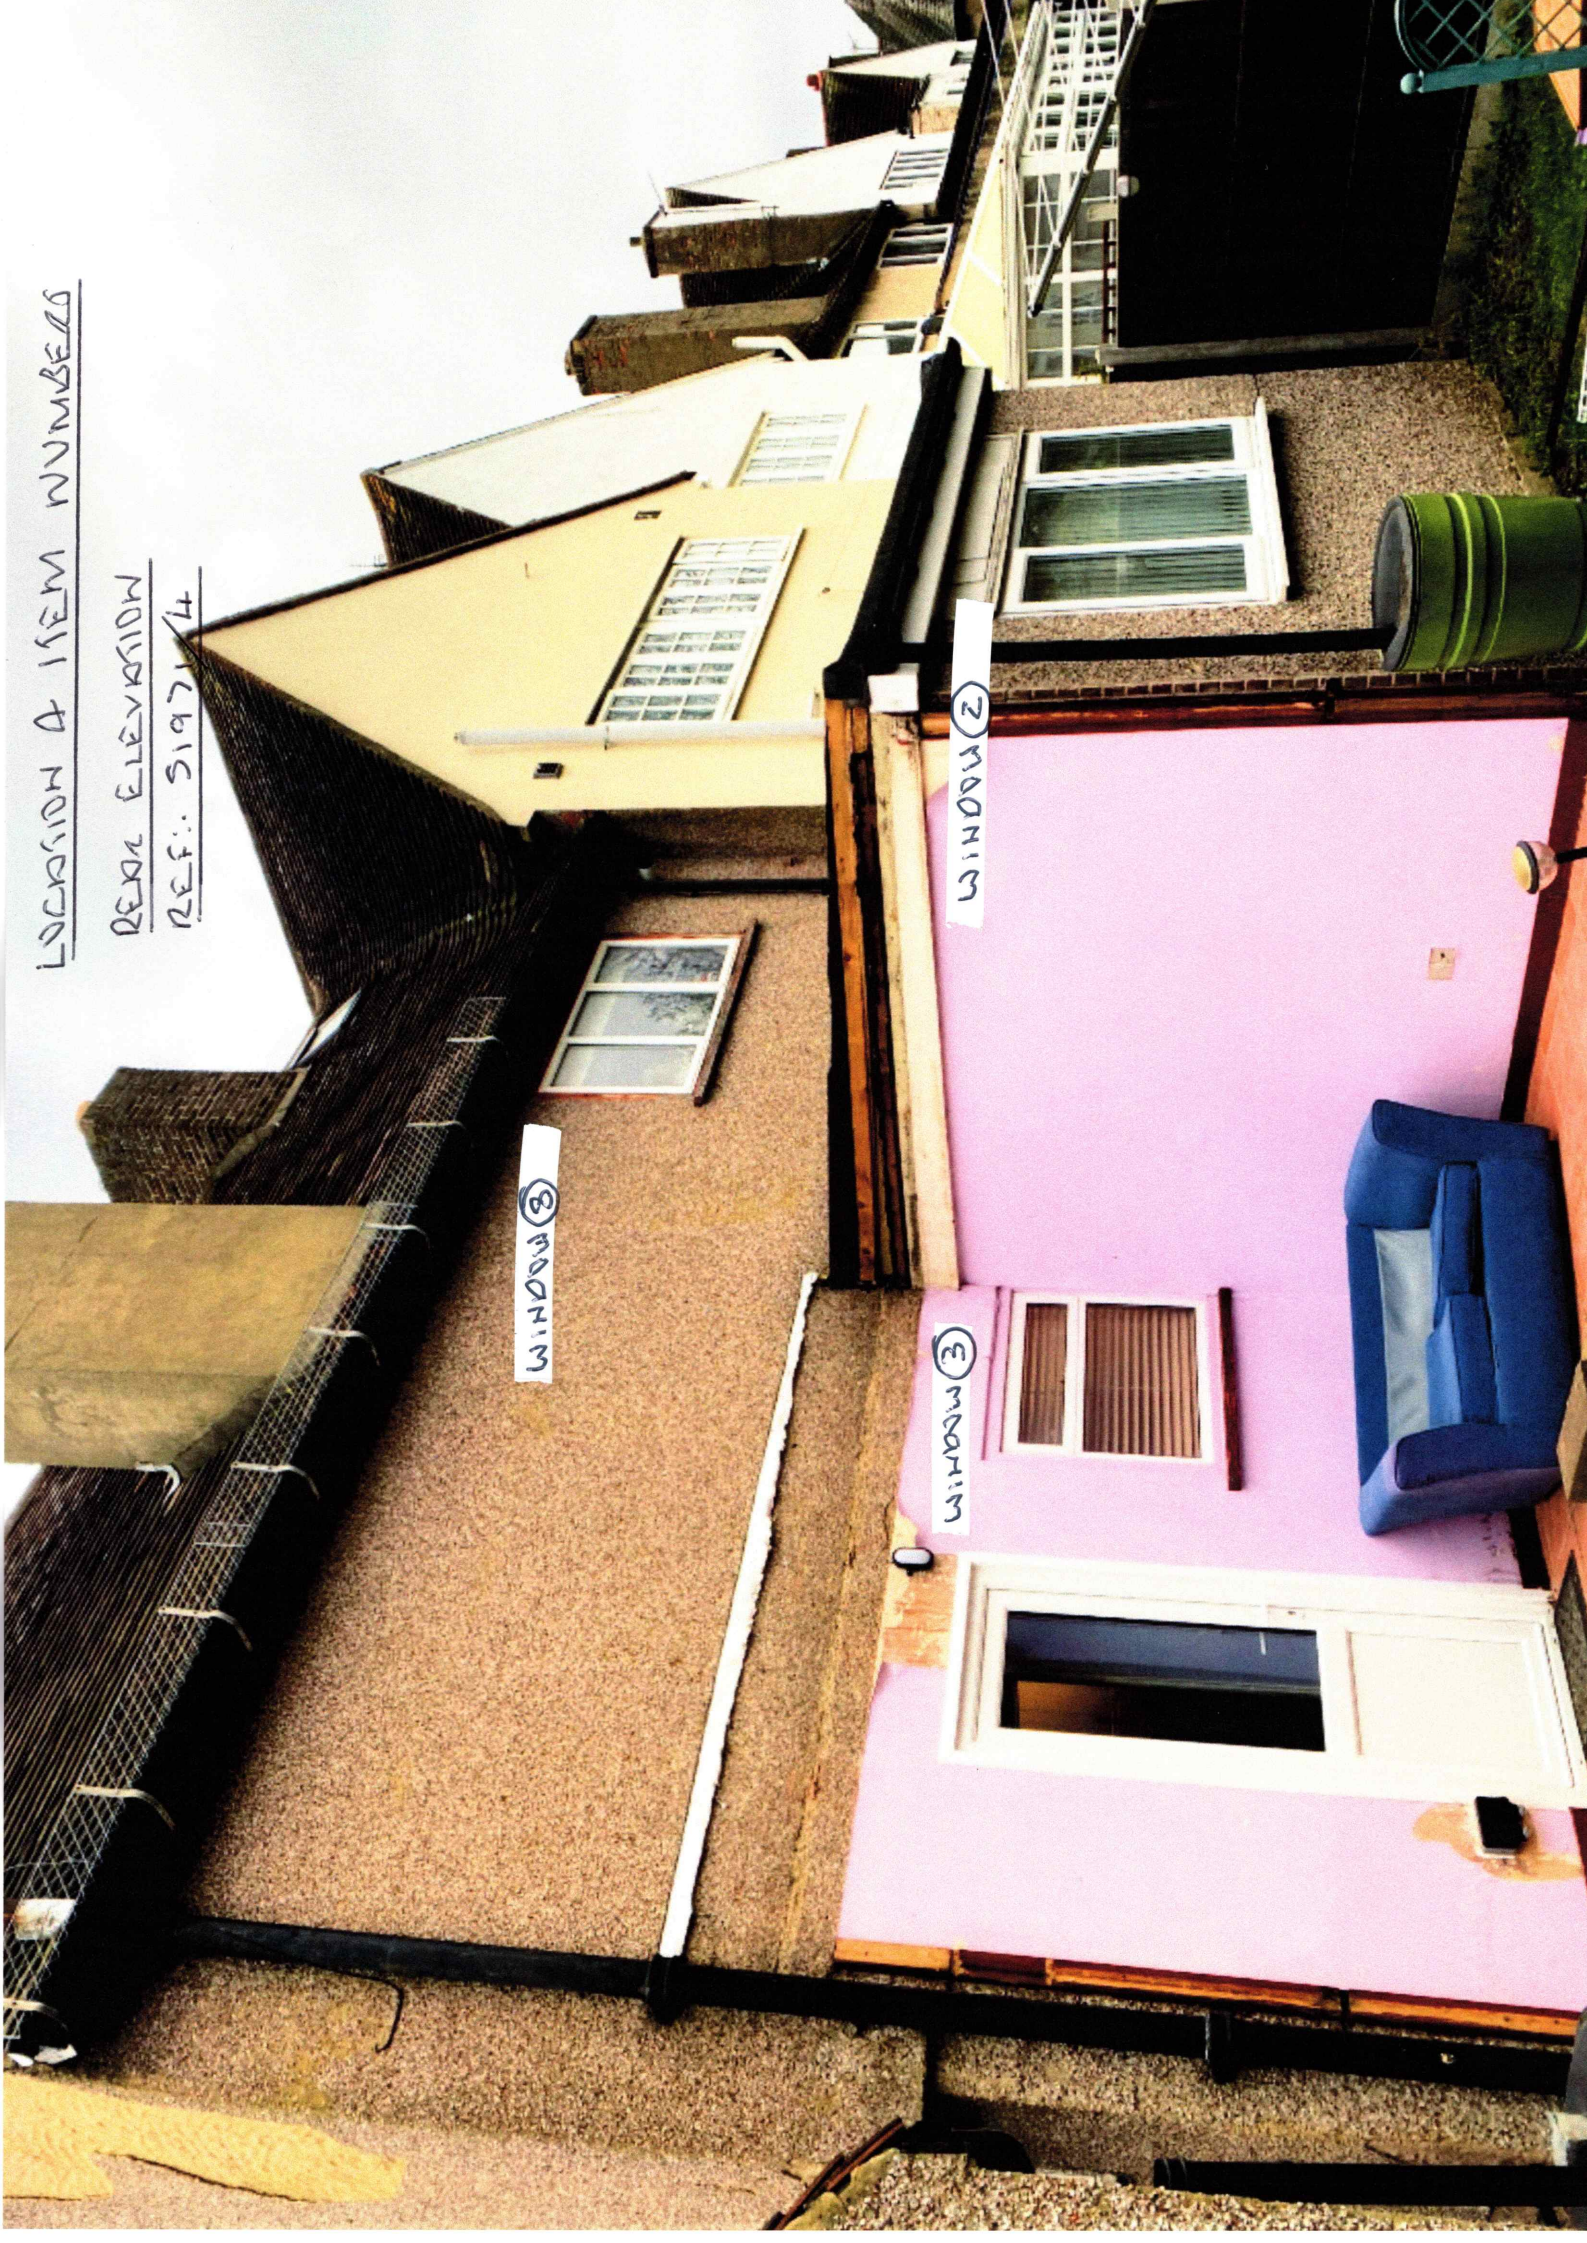

LOCATION & ITEM NUMBERS

REAR ELEVATION

REF.: S1971/4

WINDOW 3

WINDOW 3

WINDOW 2