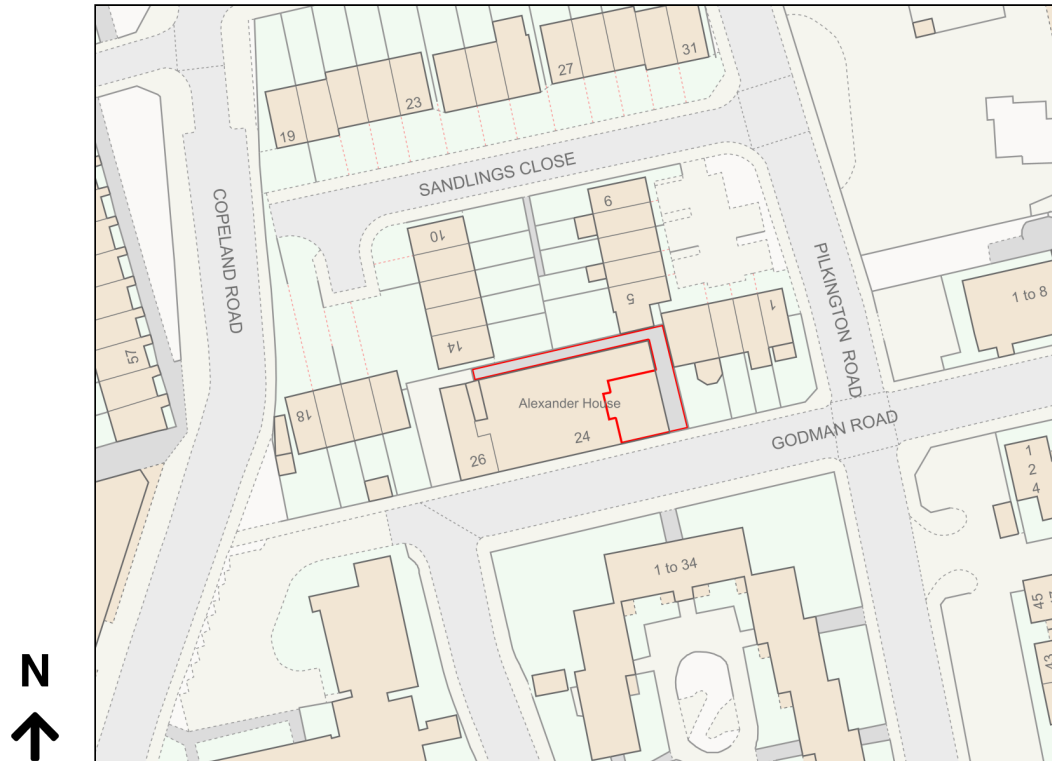

Location Plan

Site Address: Flat 7, Alexander House, 24, Godman Road, London, SE15 3SZ

Date Produced: 20-Feb-2024

Scale: 1:1250 @A4

Planning Portal Reference: PP-12788429v1